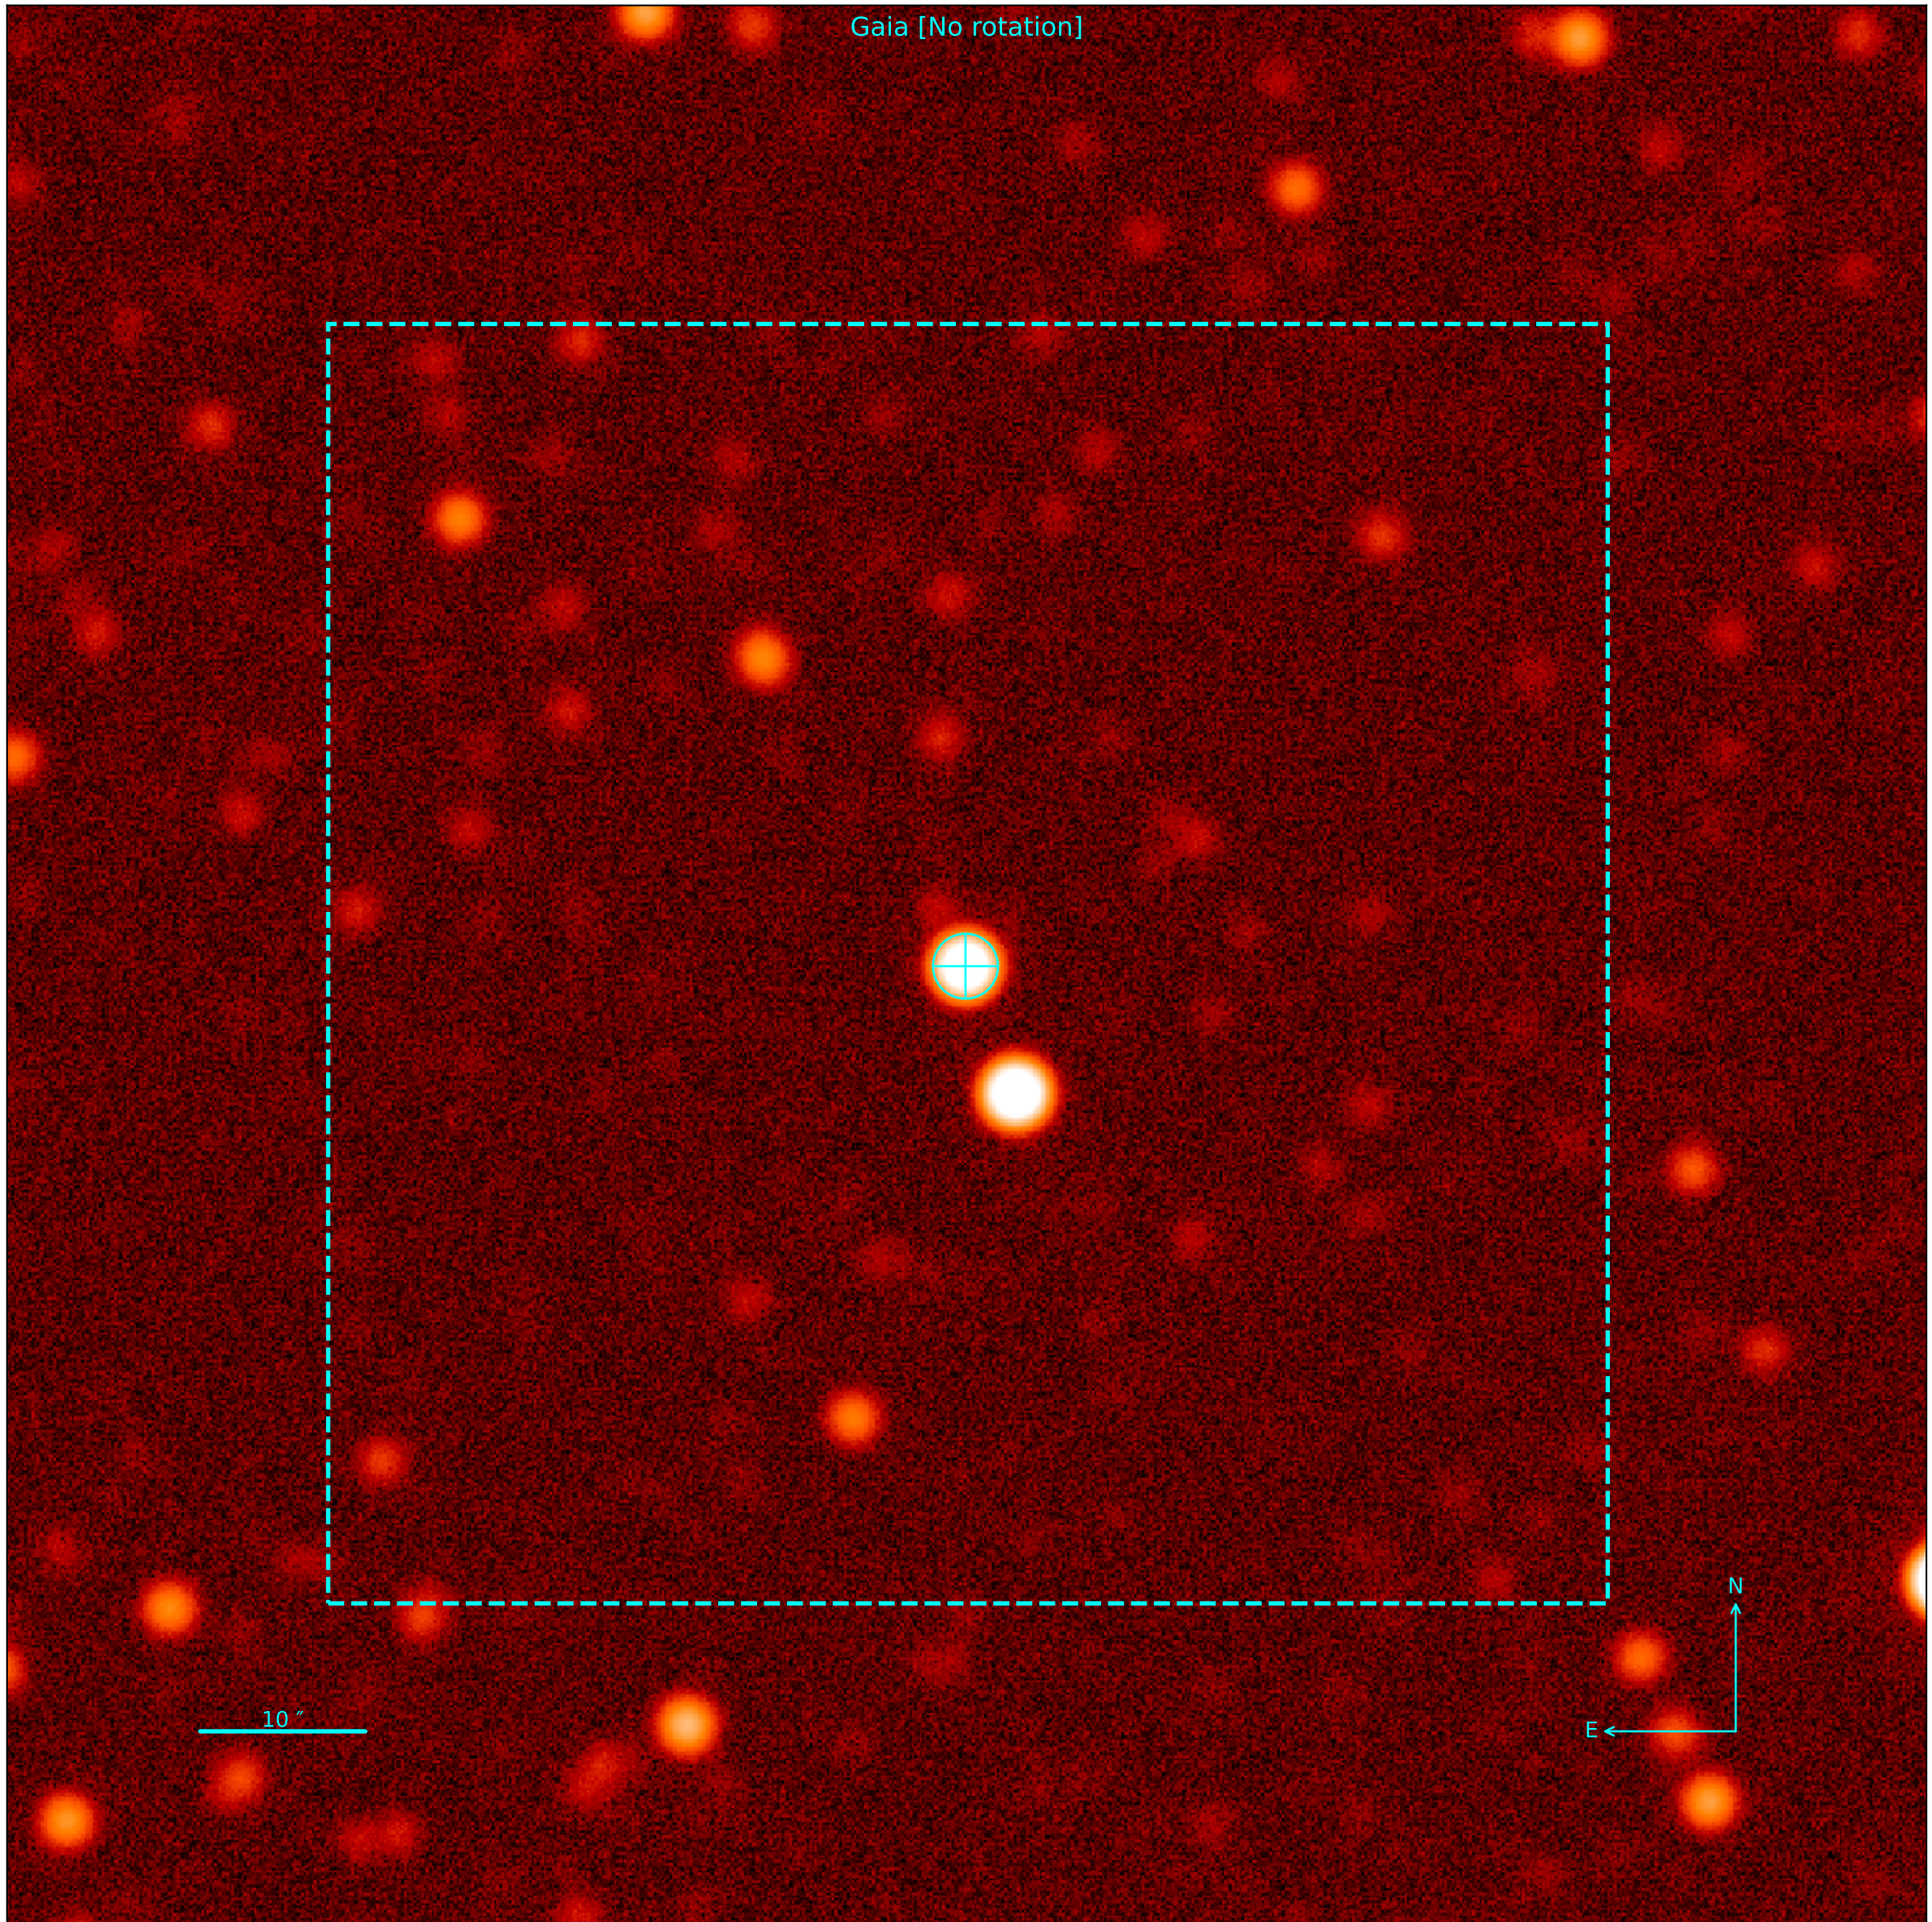

Object: NGC6705NO160
Date: 2024-03-27 23:29:18.709 [2460397.478688758]
RA: 18:51:40.33742247 Dec: -6:17:13.00836345
Gmag: 10.98 Jmag: 8.77

Object: NGC6705NO160
Date: 2024-03-27 23:29:18.709 [2460397.478688758]
RA: 18:51:40.33742247 Dec: -6:17:13.00836345
Gmag: 10.98 Jmag: 8.77