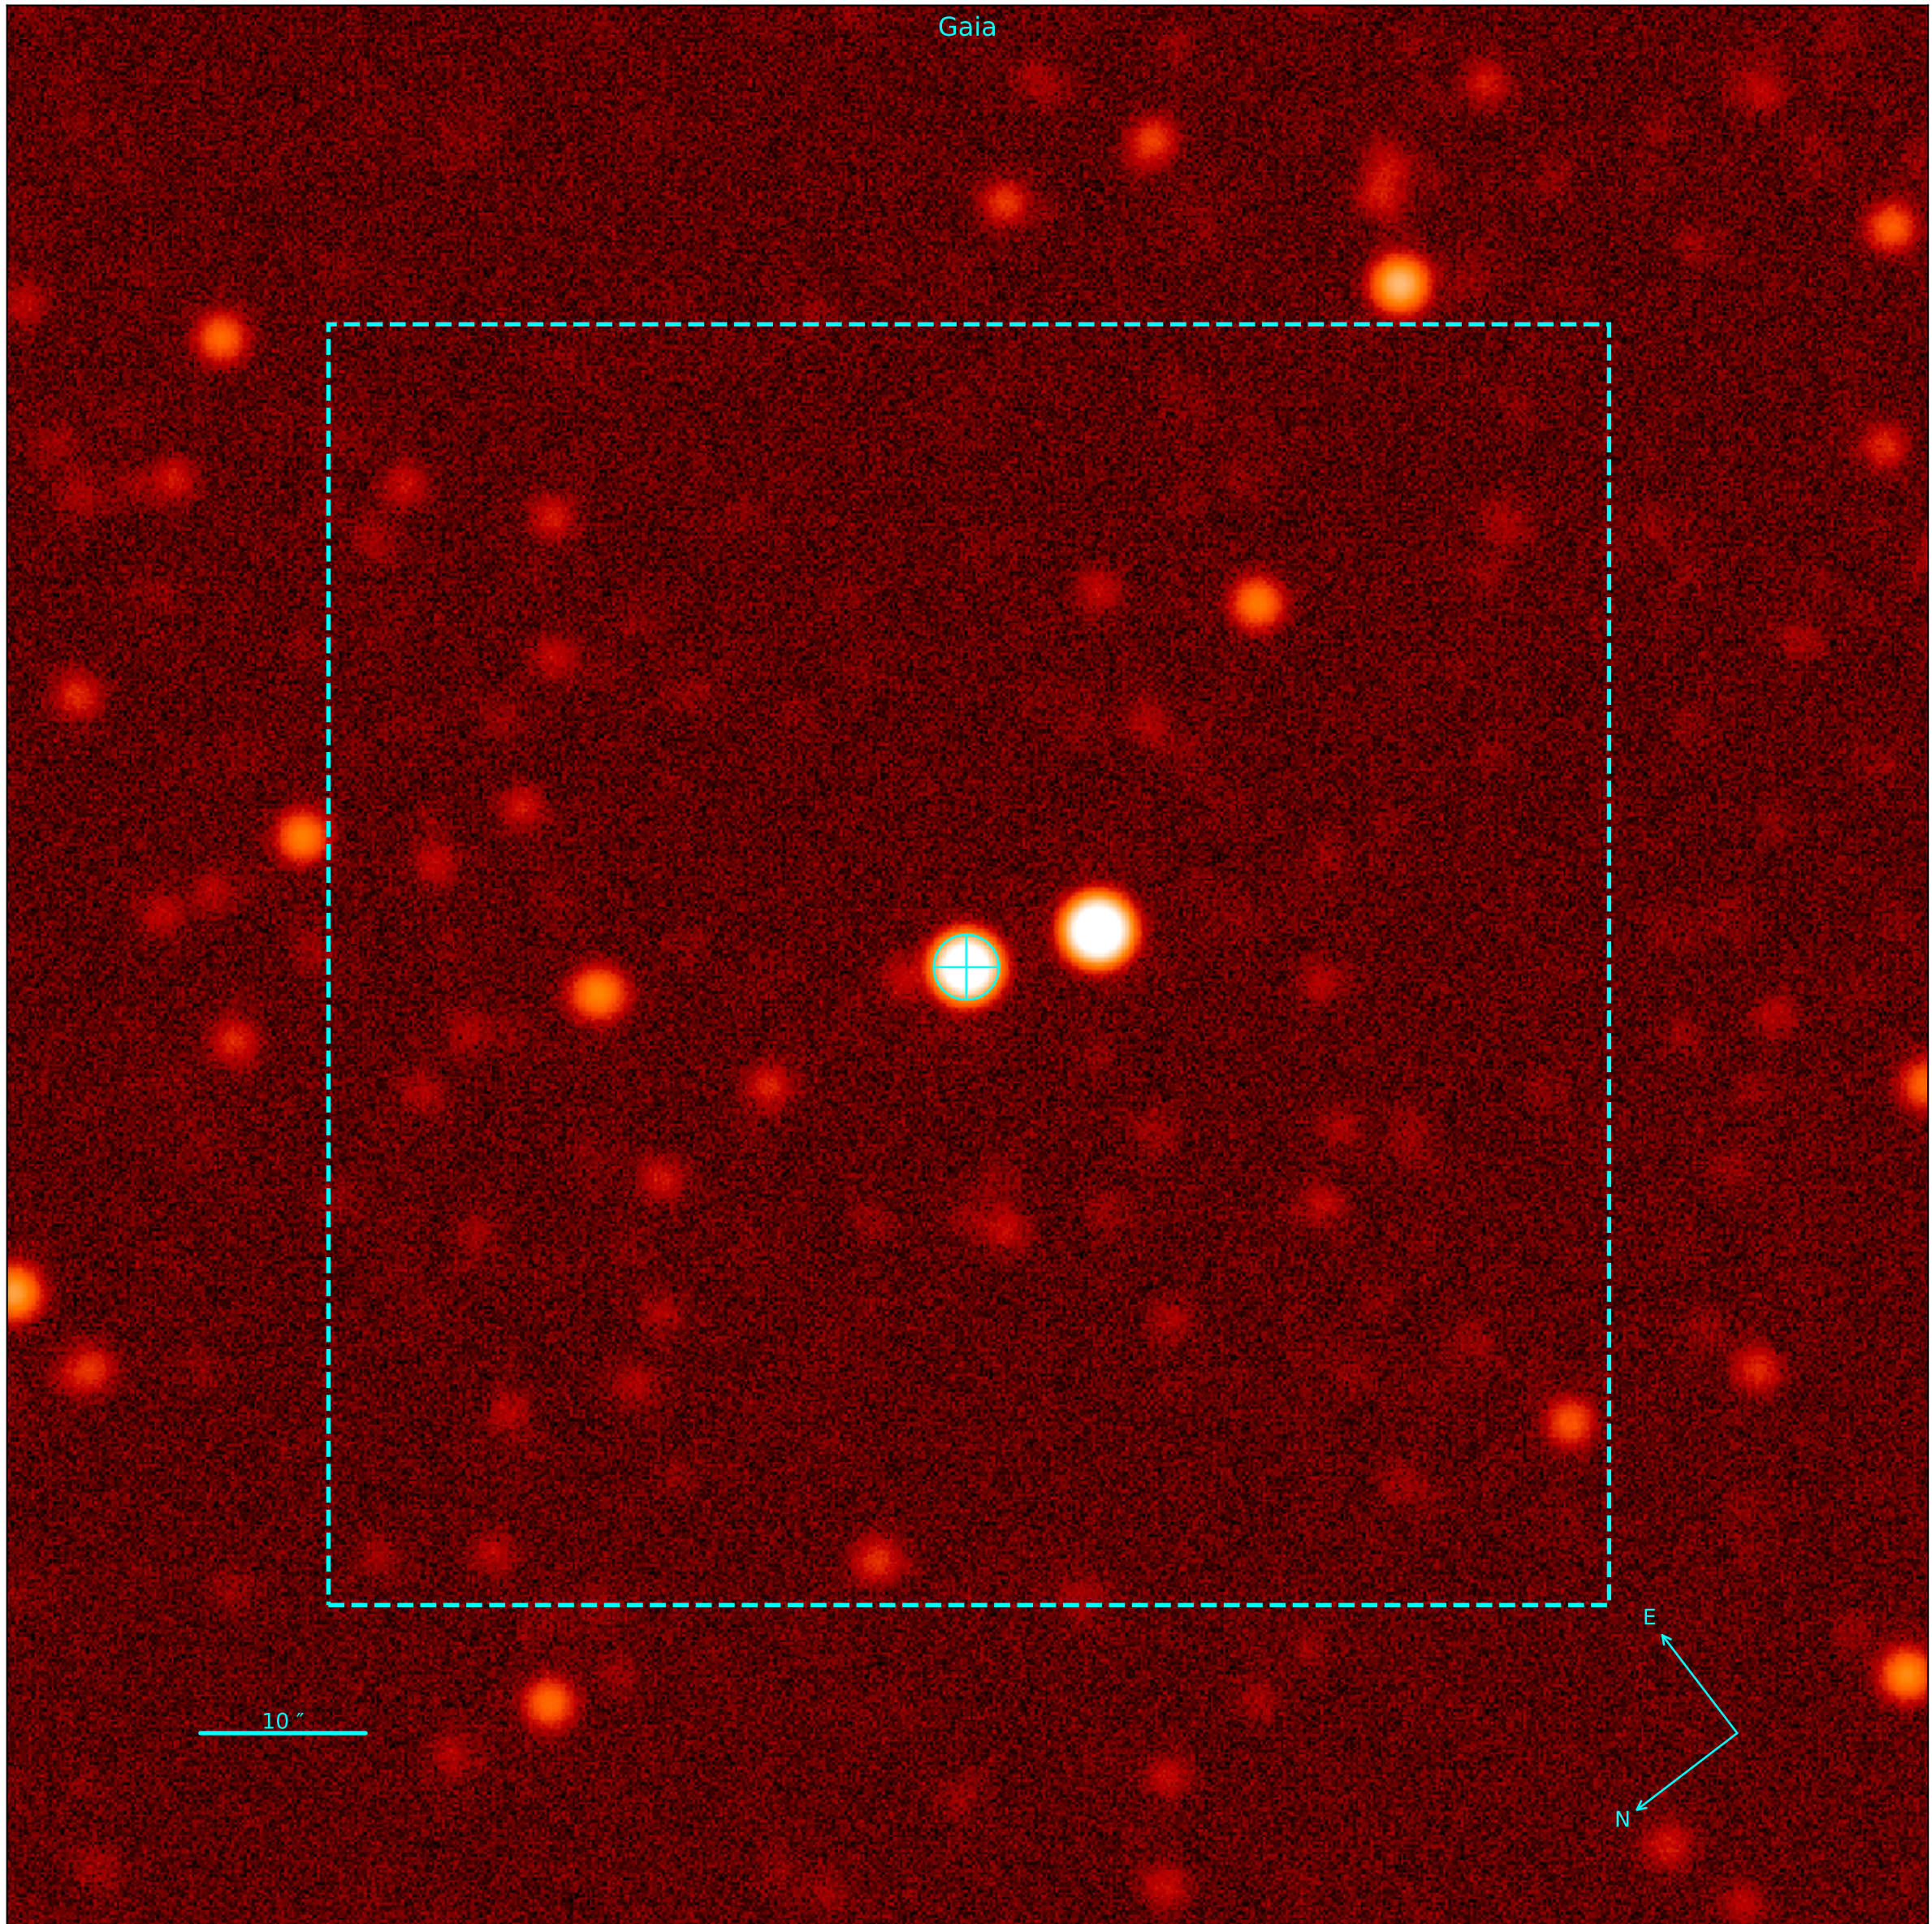

Object: NGC6705NO160
Date: 2024-03-27 23:29:18.709 [2460397.478688758]
RA: 18:51:40.33742247 Dec: -6:17:13.00836345
Gmag: 10.98 Jmag: 8.77

Object: NGC6705NO160
Date: 2024-03-27 23:29:18.709 [2460397.478688758]
RA: 18:51:40.33742247 Dec: -6:17:13.00836345
Gmag: 10.98 Jmag: 8.77