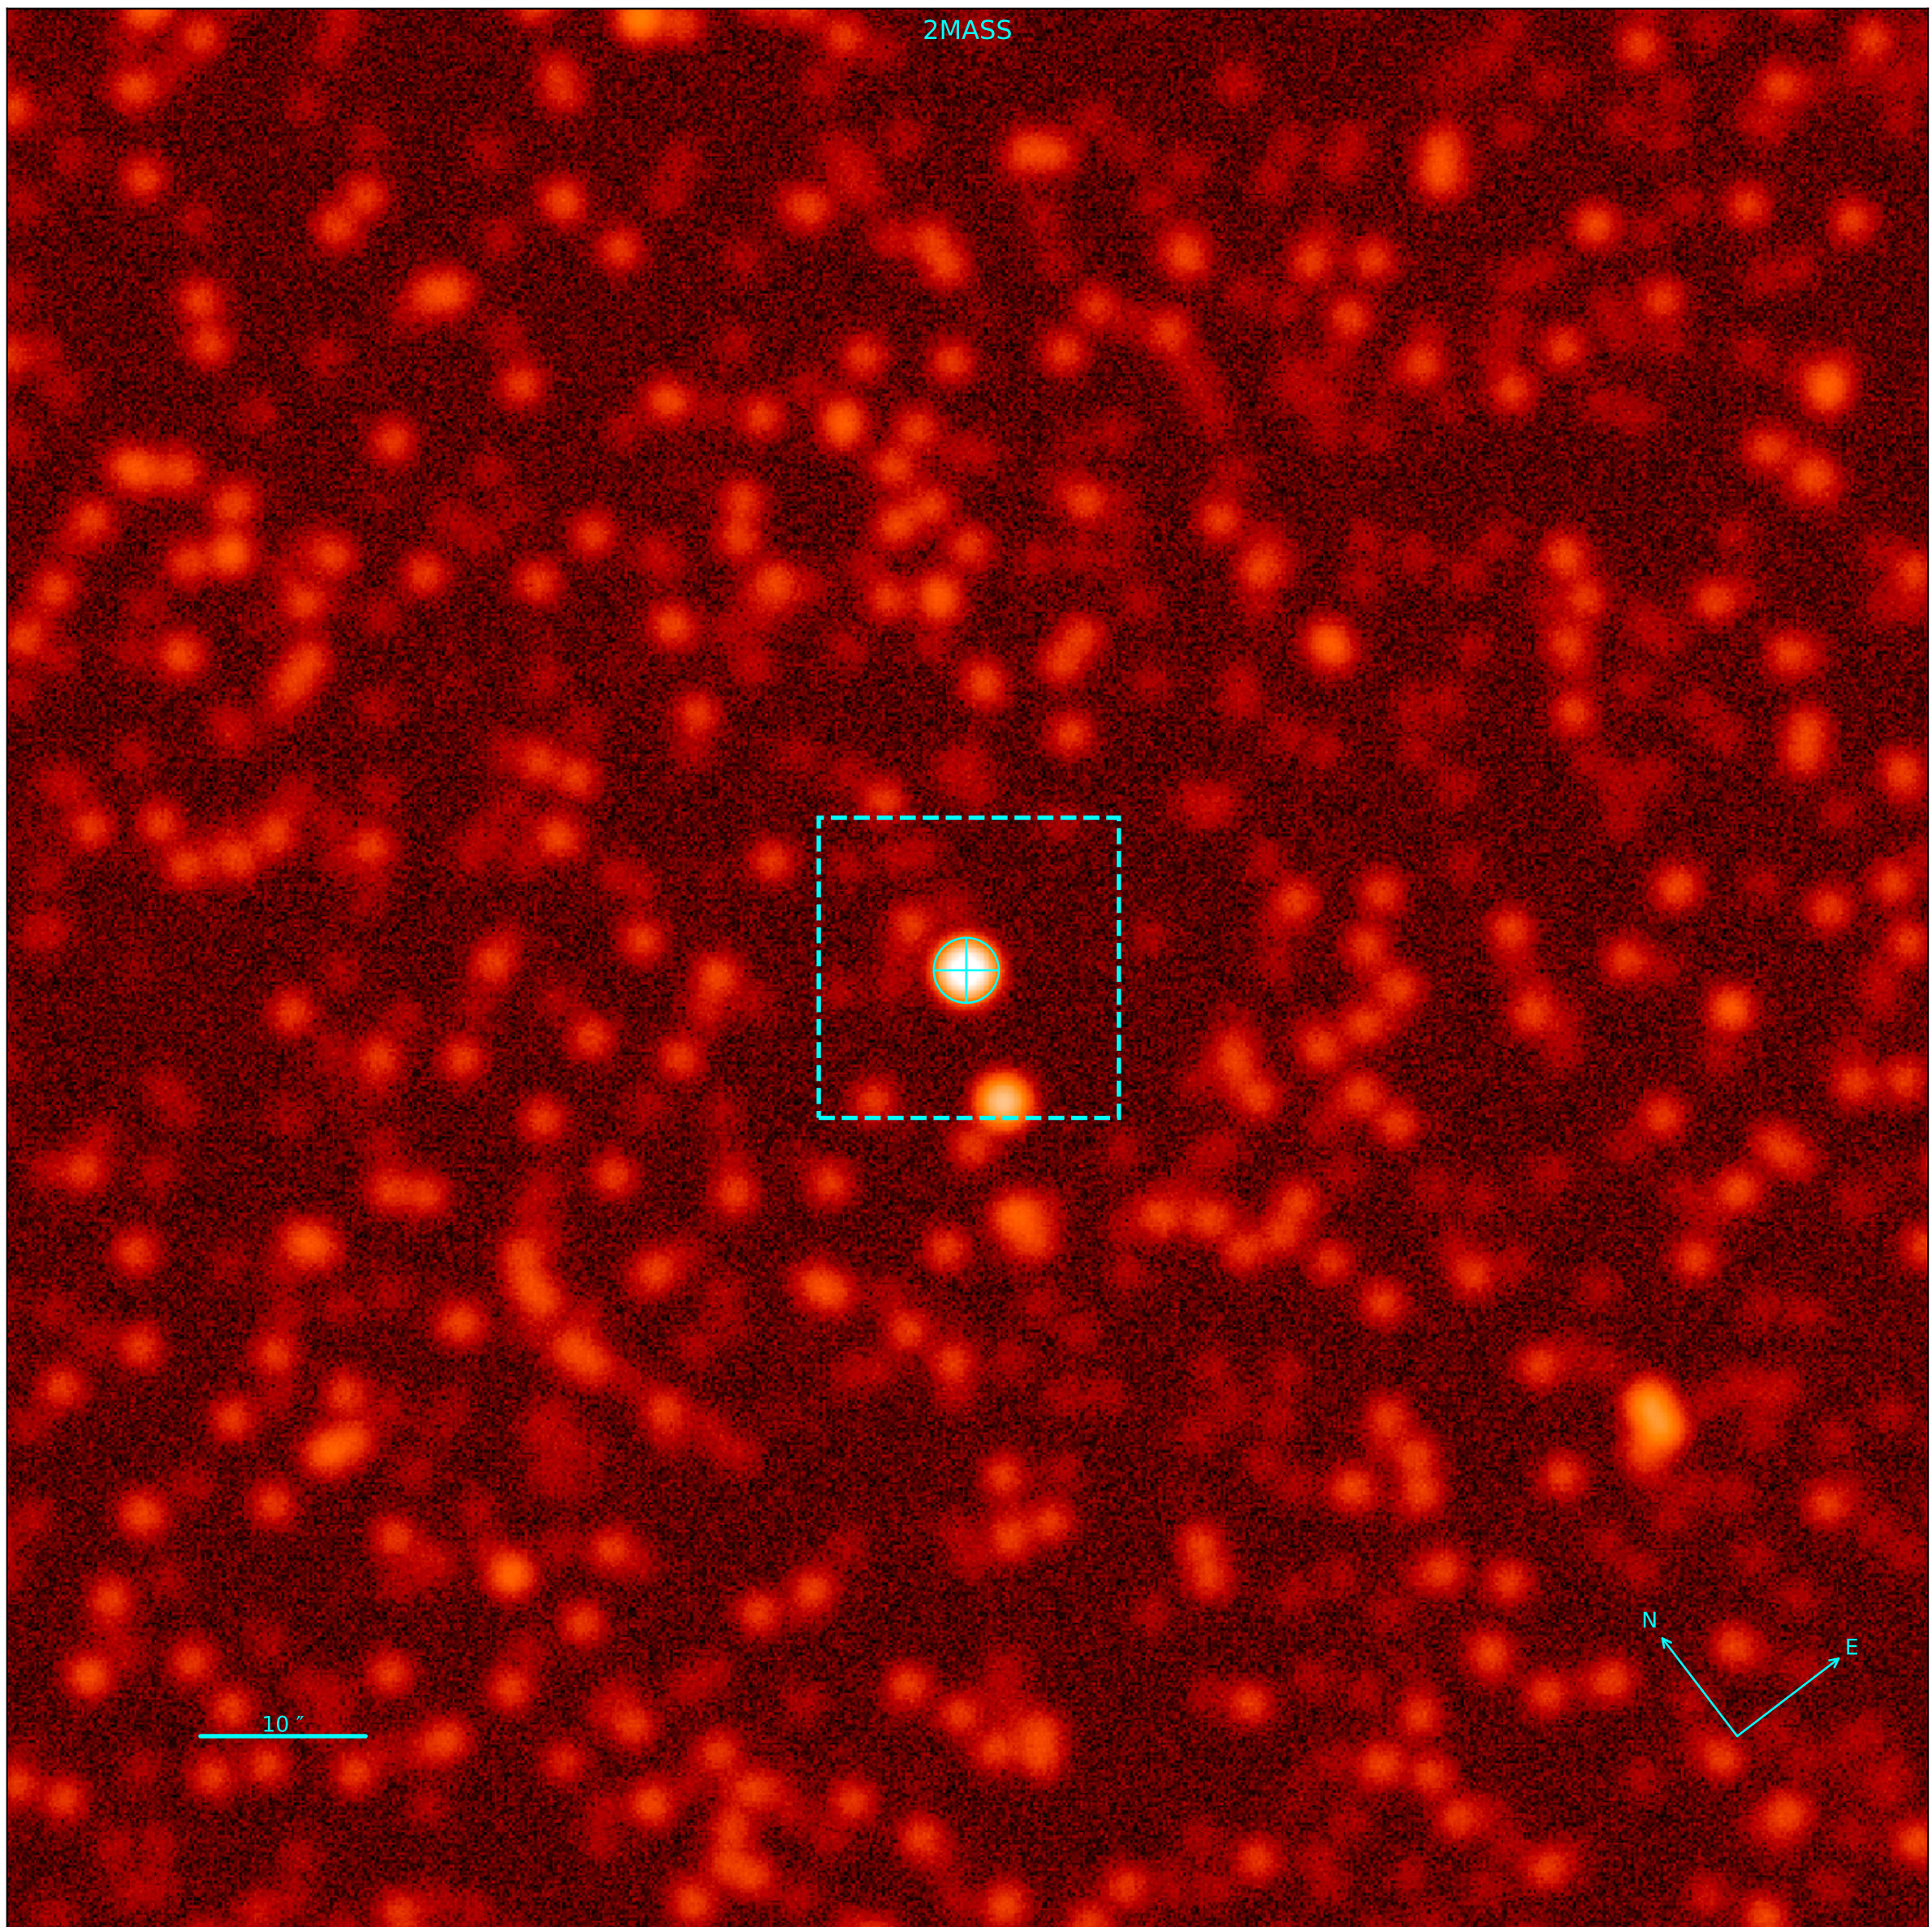

Object: NGC6705NO160
Date: 2024-03-27 23:29:18.709 [2460397.478688758]
RA: 18:51:40.33742247 Dec: -6:17:13.00836345
Gmag: 10.98 Jmag: 8.77

Object: NGC6705NO160
Date: 2024-03-27 23:29:18.709 [2460397.478688758]
RA: 18:51:40.33742247 Dec: -6:17:13.00836345
Gmag: 10.98 Jmag: 8.77