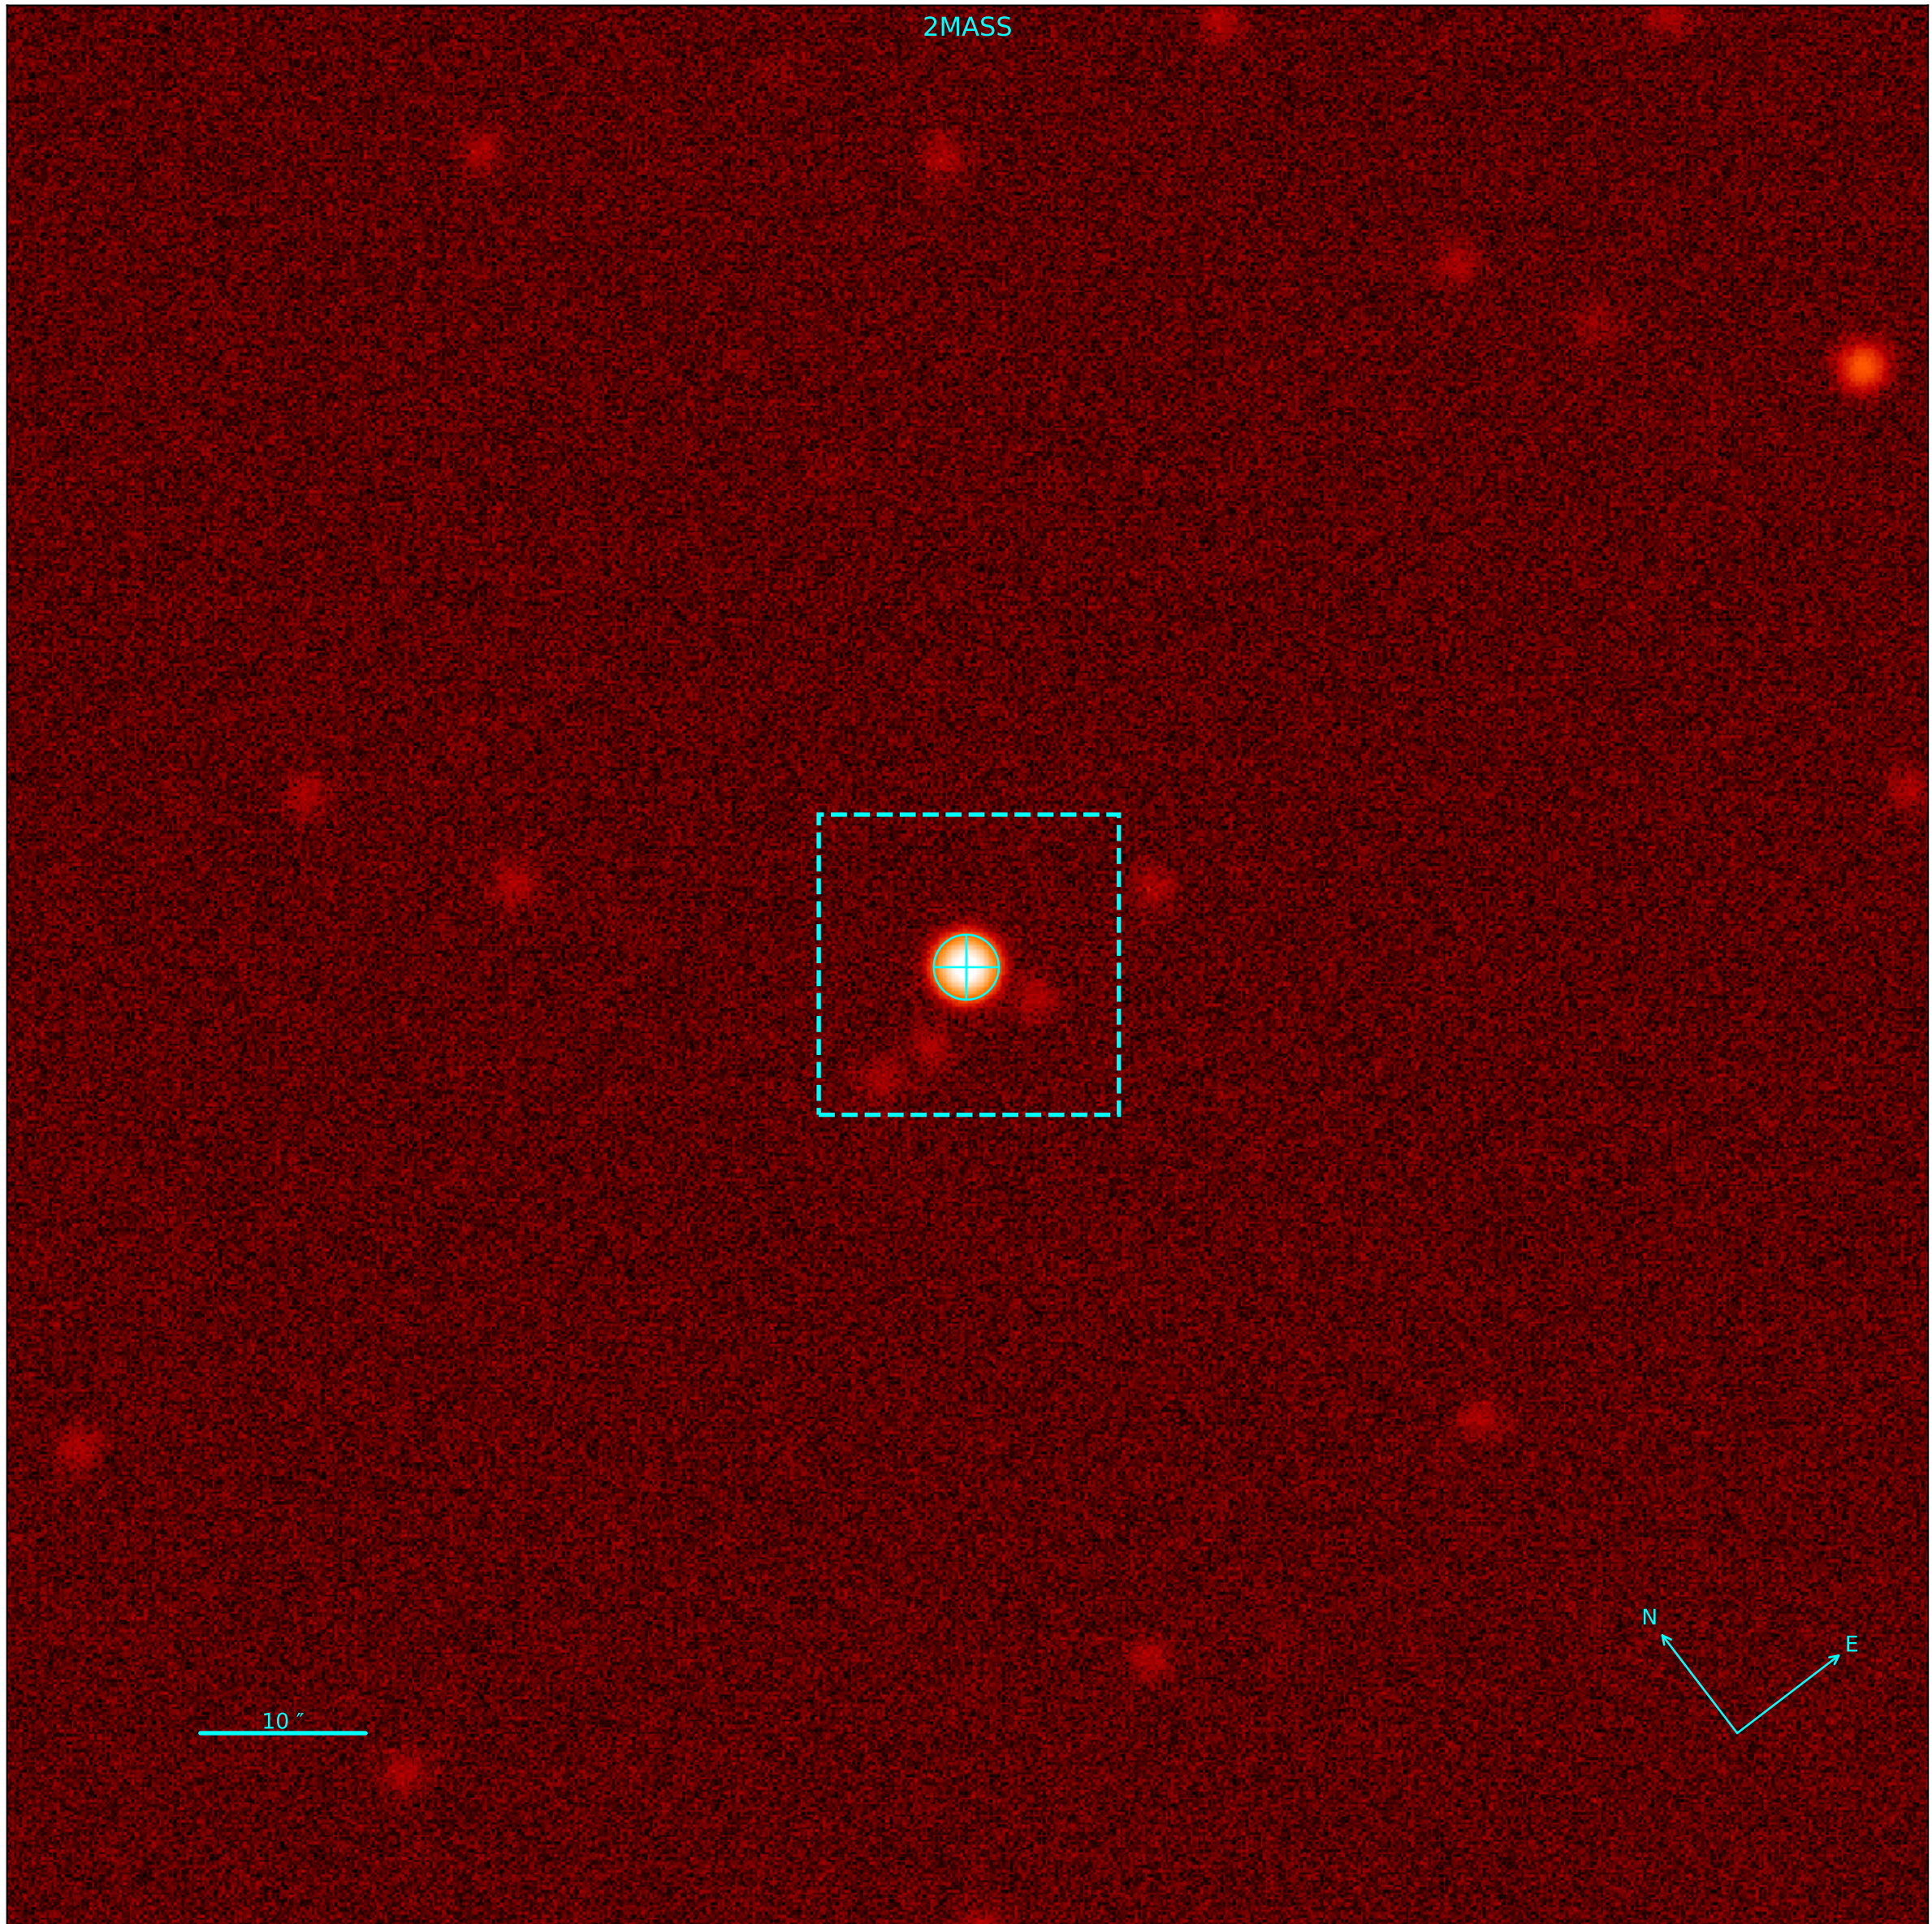

Object: NGC3680NO41  
Date: 2024-03-27 23:29:18.709 [2460397.478688758]  
RA: 11:25:48.51555173 Dec: -43:09:52.50305936  
Gmag: 10.60 Jmag: 8.97

Object: NGC3680NO41  
Date: 2024-03-27 23:29:18.709 [2460397.478688758]  
RA: 11:25:48.51555173 Dec: -43:09:52.50305936  
Gmag: 10.60 Jmag: 8.97