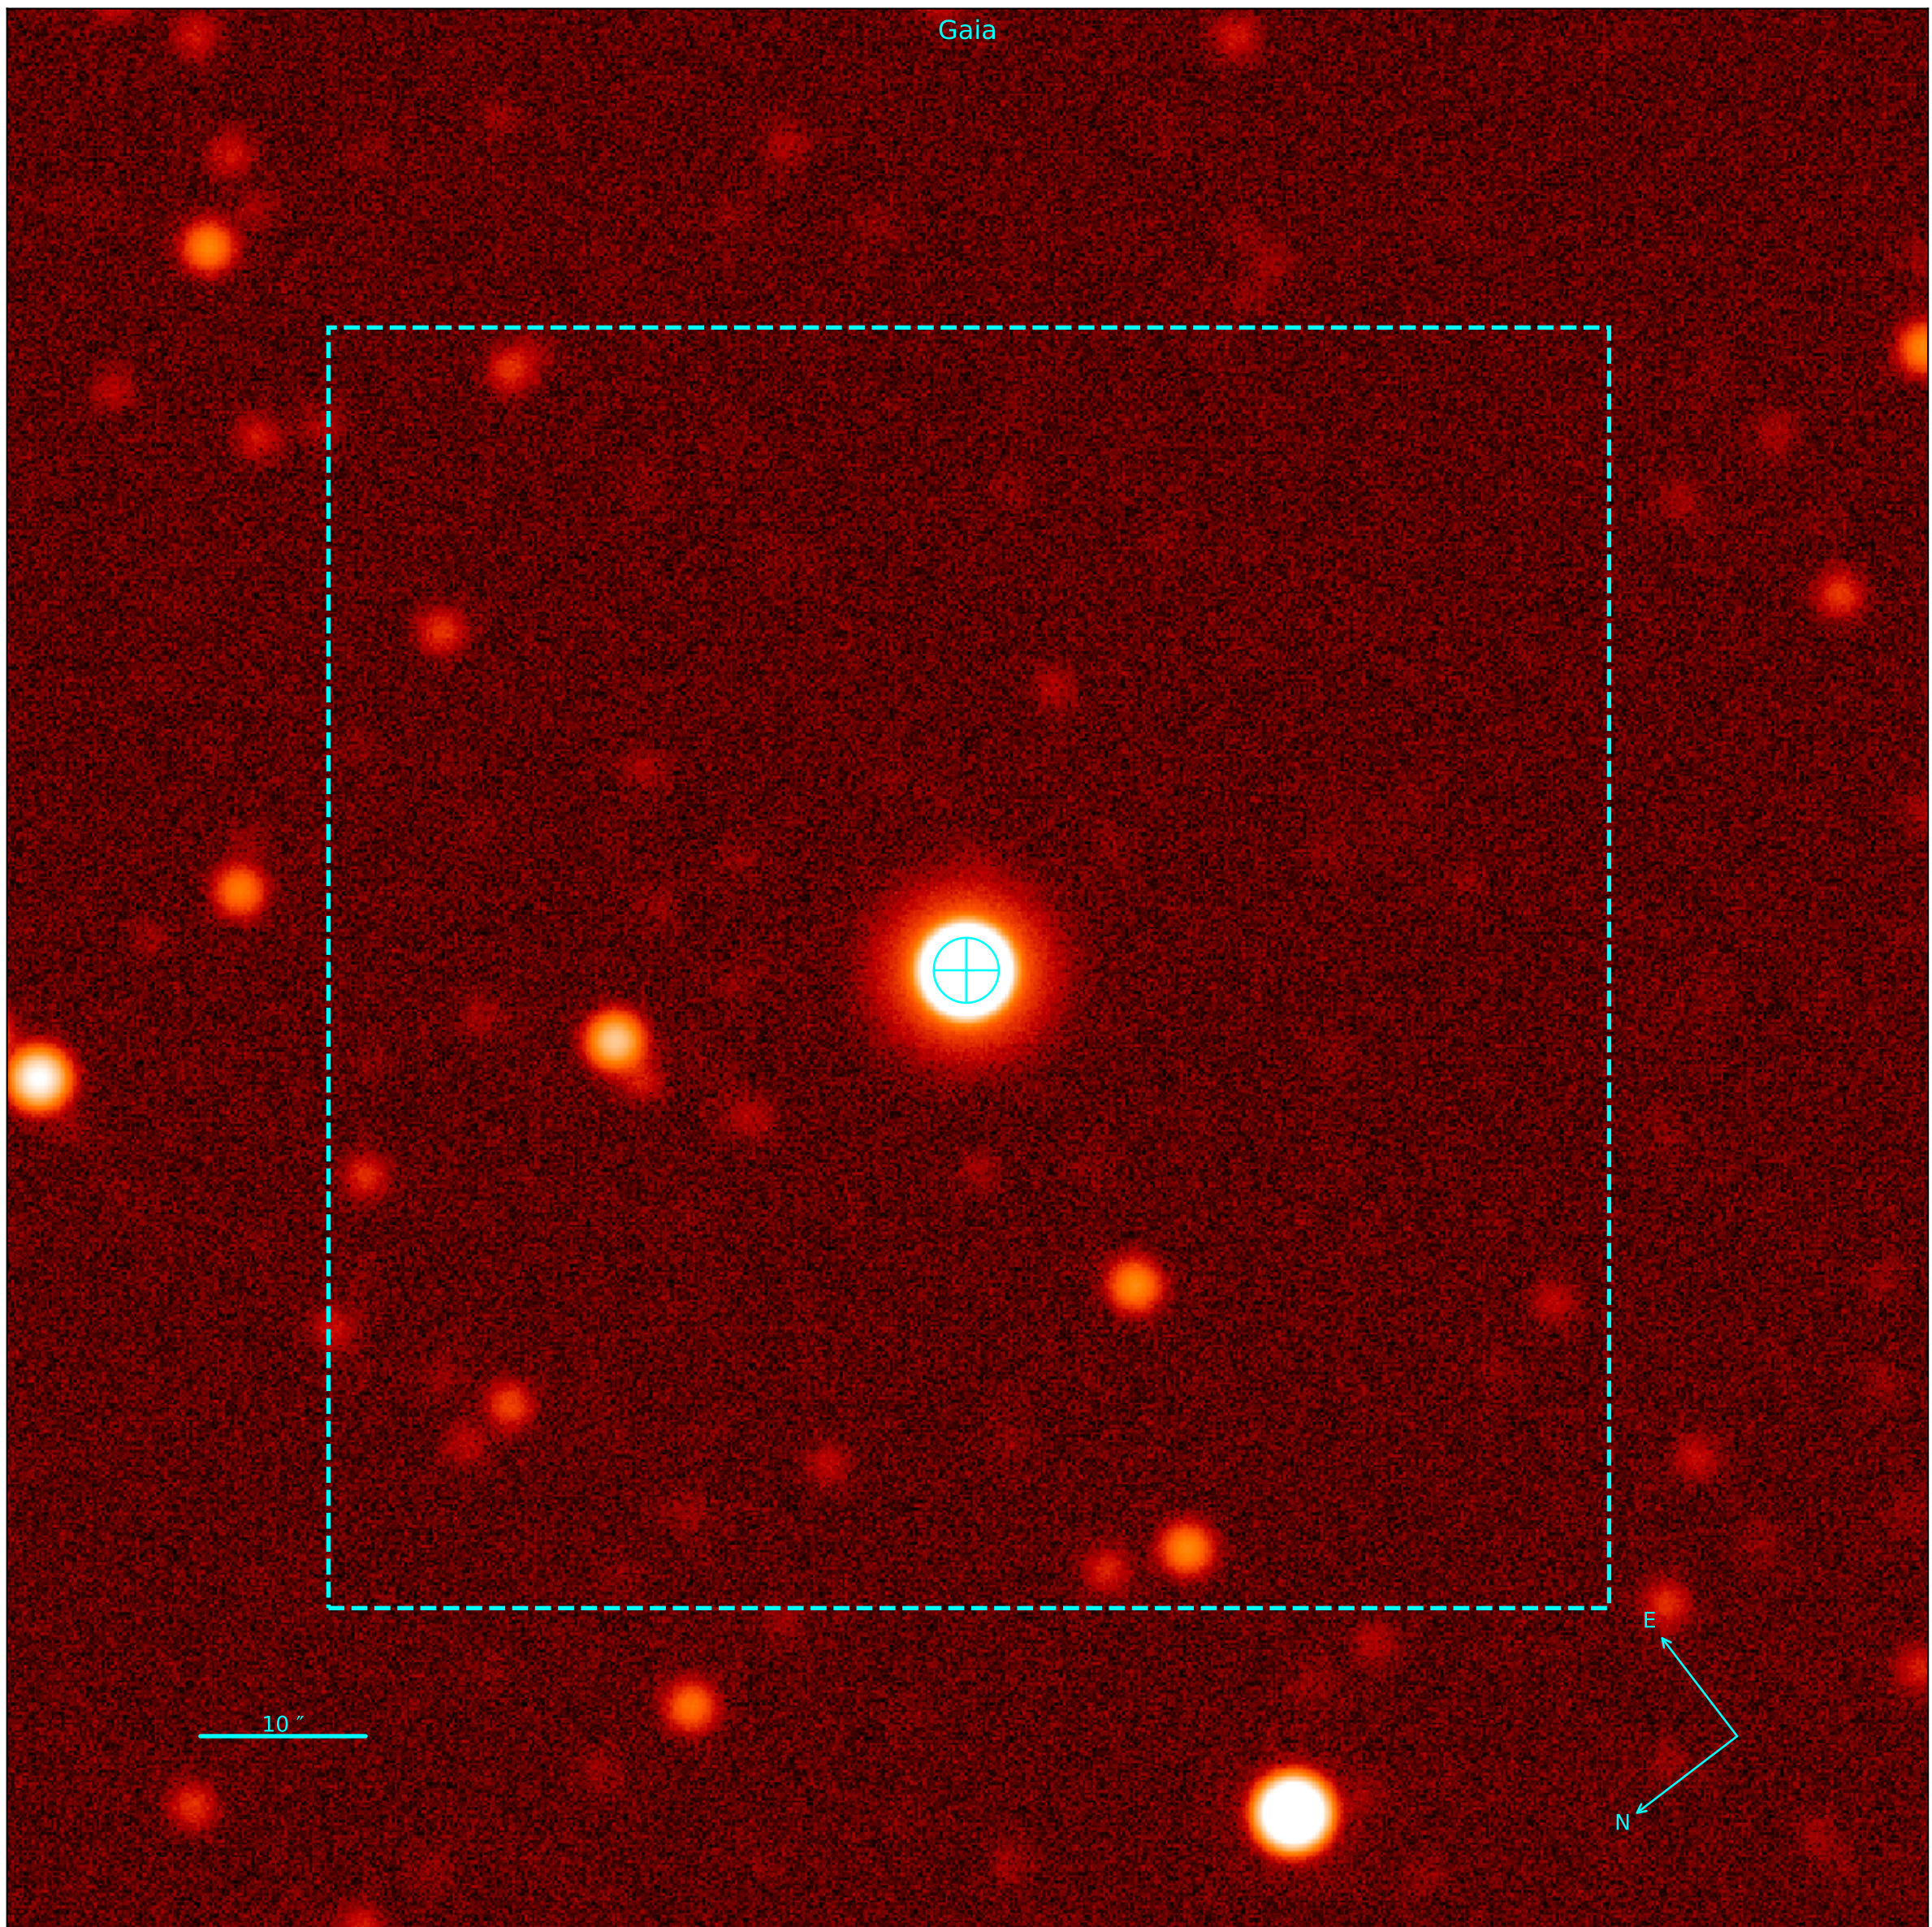

Object: NGC3532NO670  
Date: 2024-03-27 23:29:18.709 [2460397.478688758]  
RA: 11:07:57.31655027 Dec: -58:17:26.24549811  
Gmag: 6.62 Jmag: 5.04

Object: NGC3532NO670  
Date: 2024-03-27 23:29:18.709 [2460397.478688758]  
RA: 11:07:57.31655027 Dec: -58:17:26.24549811  
Gmag: 6.62 Jmag: 5.04