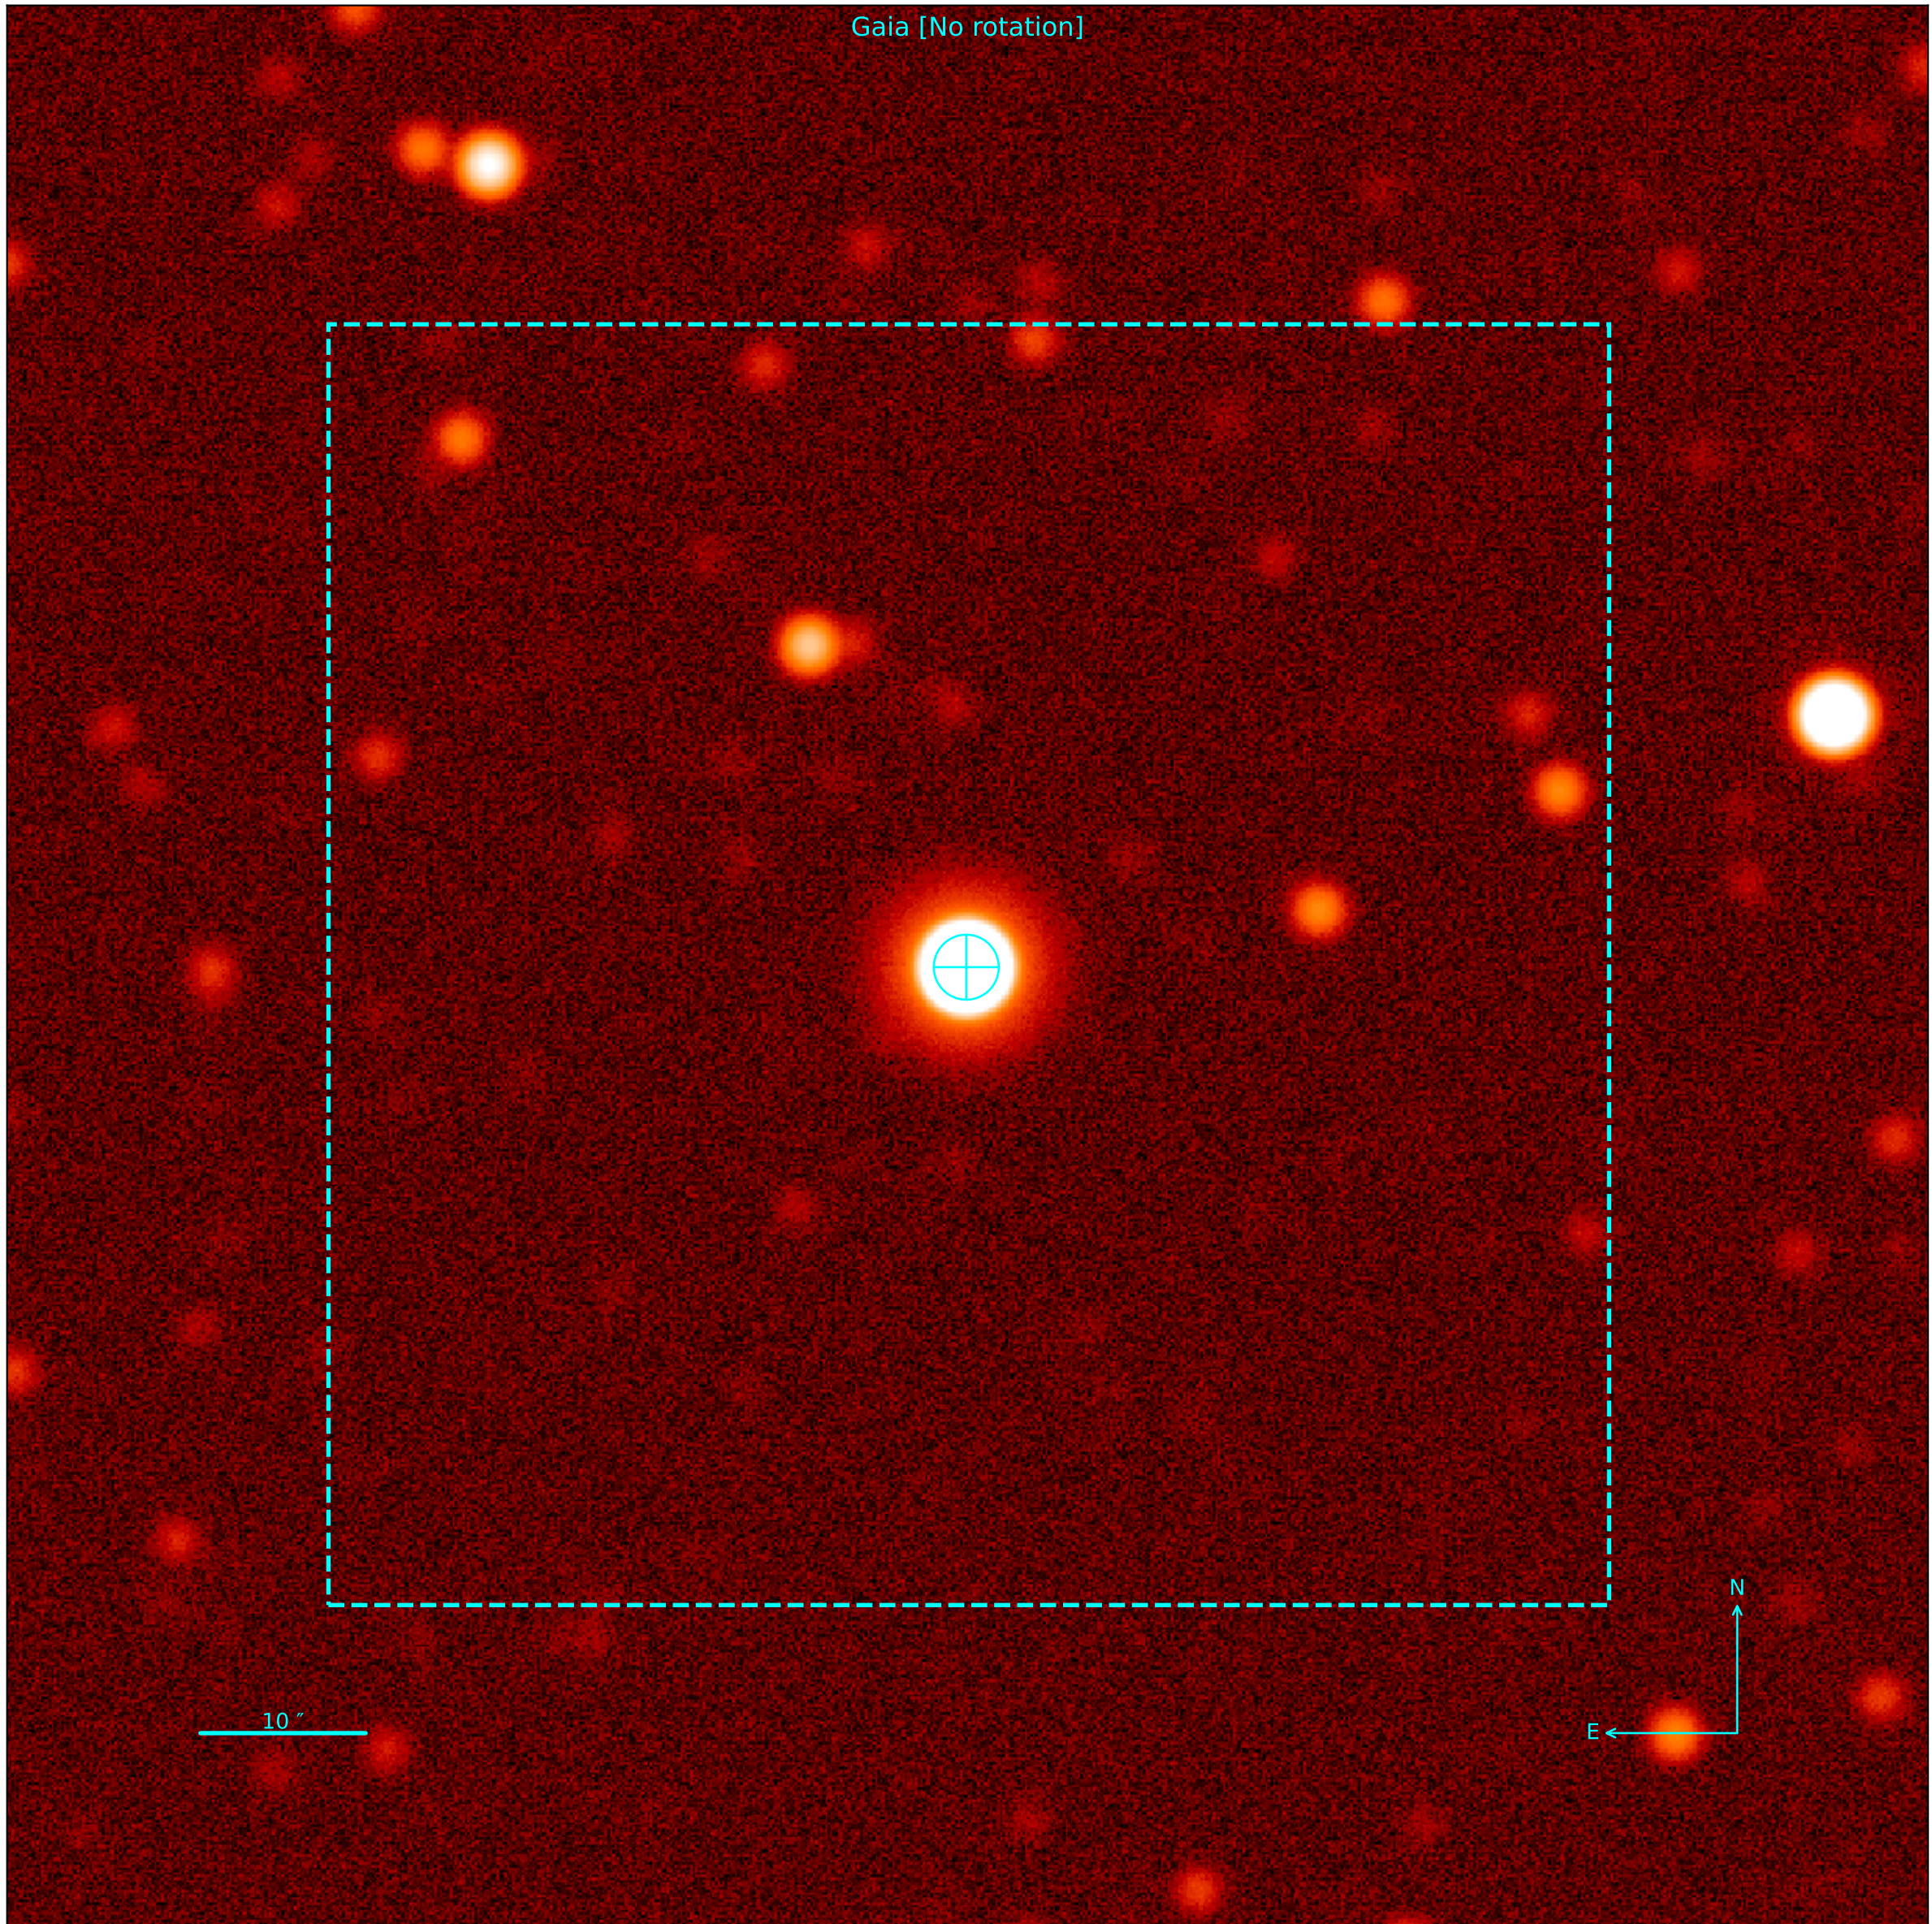

Object: NGC3532NO670  
Date: 2024-03-27 23:29:18.709 [2460397.478688758]  
RA: 11:07:57.31655027 Dec: -58:17:26.24549811  
Gmag: 6.62 Jmag: 5.04

Object: NGC3532NO670  
Date: 2024-03-27 23:29:18.709 [2460397.478688758]  
RA: 11:07:57.31655027 Dec: -58:17:26.24549811  
Gmag: 6.62 Jmag: 5.04