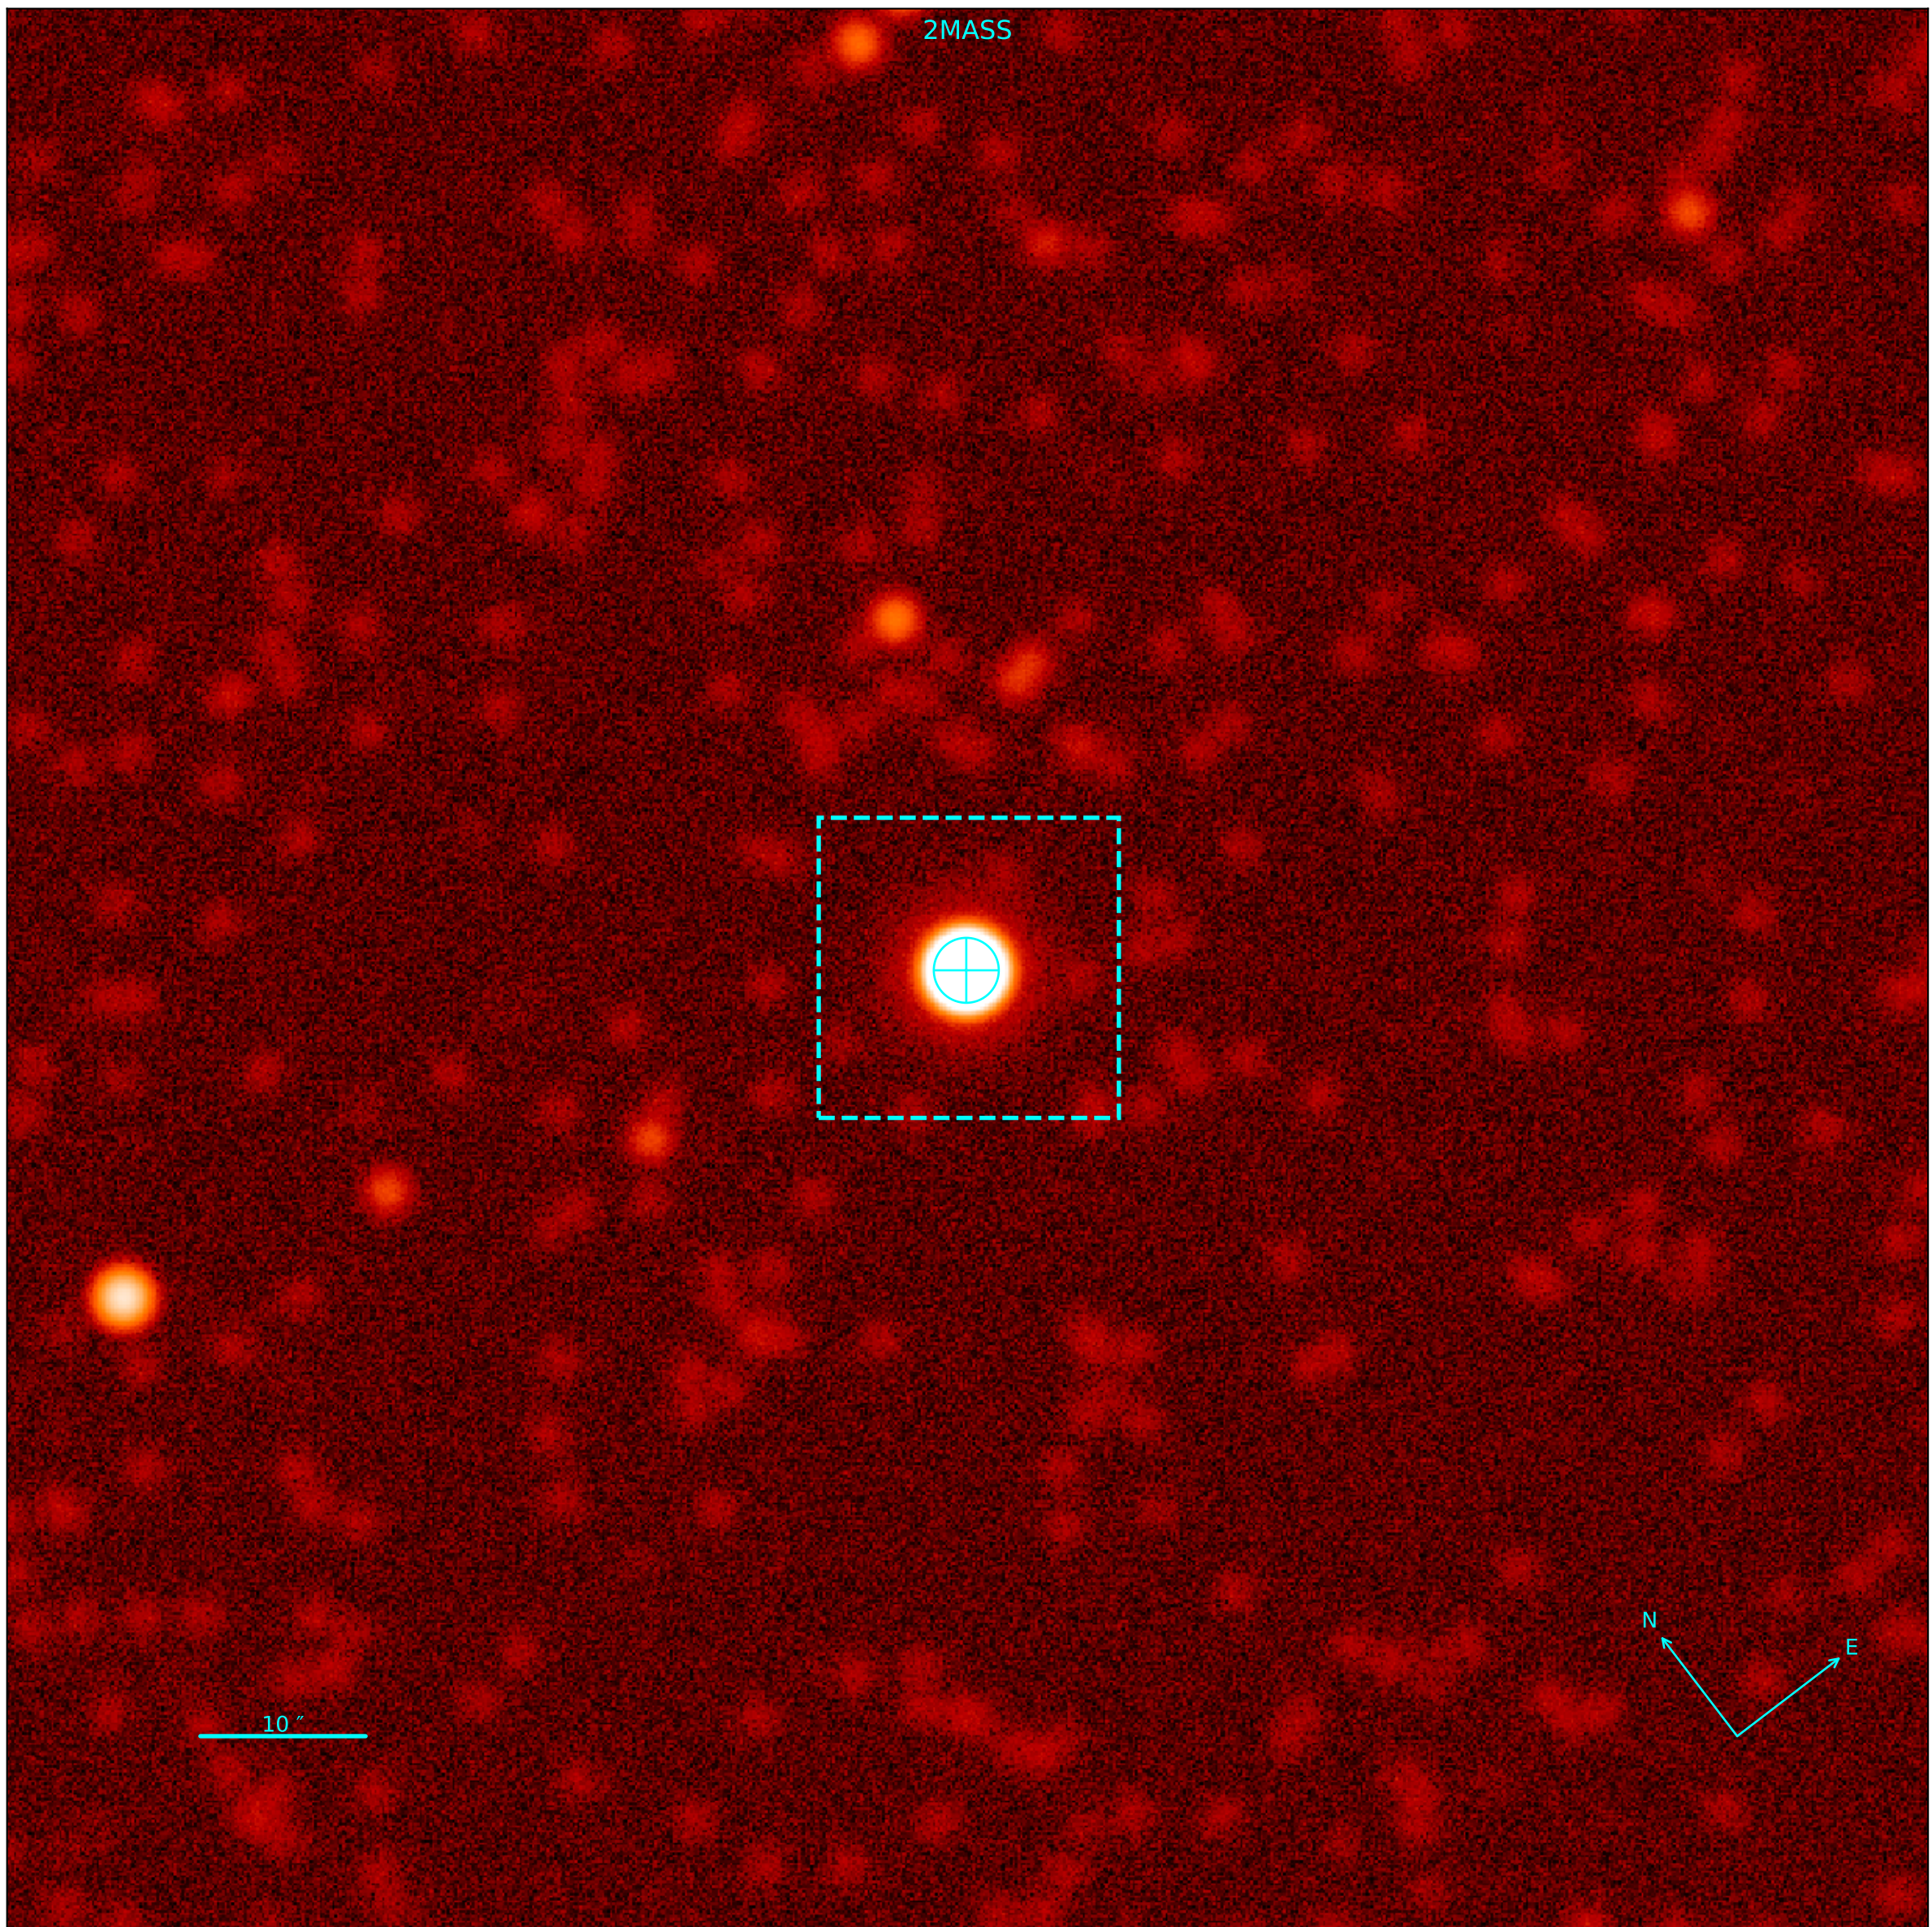

Object: NGC3532NO670  
Date: 2024-03-27 23:29:18.709 [2460397.478688758]  
RA: 11:07:57.31655027 Dec: -58:17:26.24549811  
Gmag: 6.62 Jmag: 5.04

Object: NGC3532NO670  
Date: 2024-03-27 23:29:18.709 [2460397.478688758]  
RA: 11:07:57.31655027 Dec: -58:17:26.24549811  
Gmag: 6.62 Jmag: 5.04