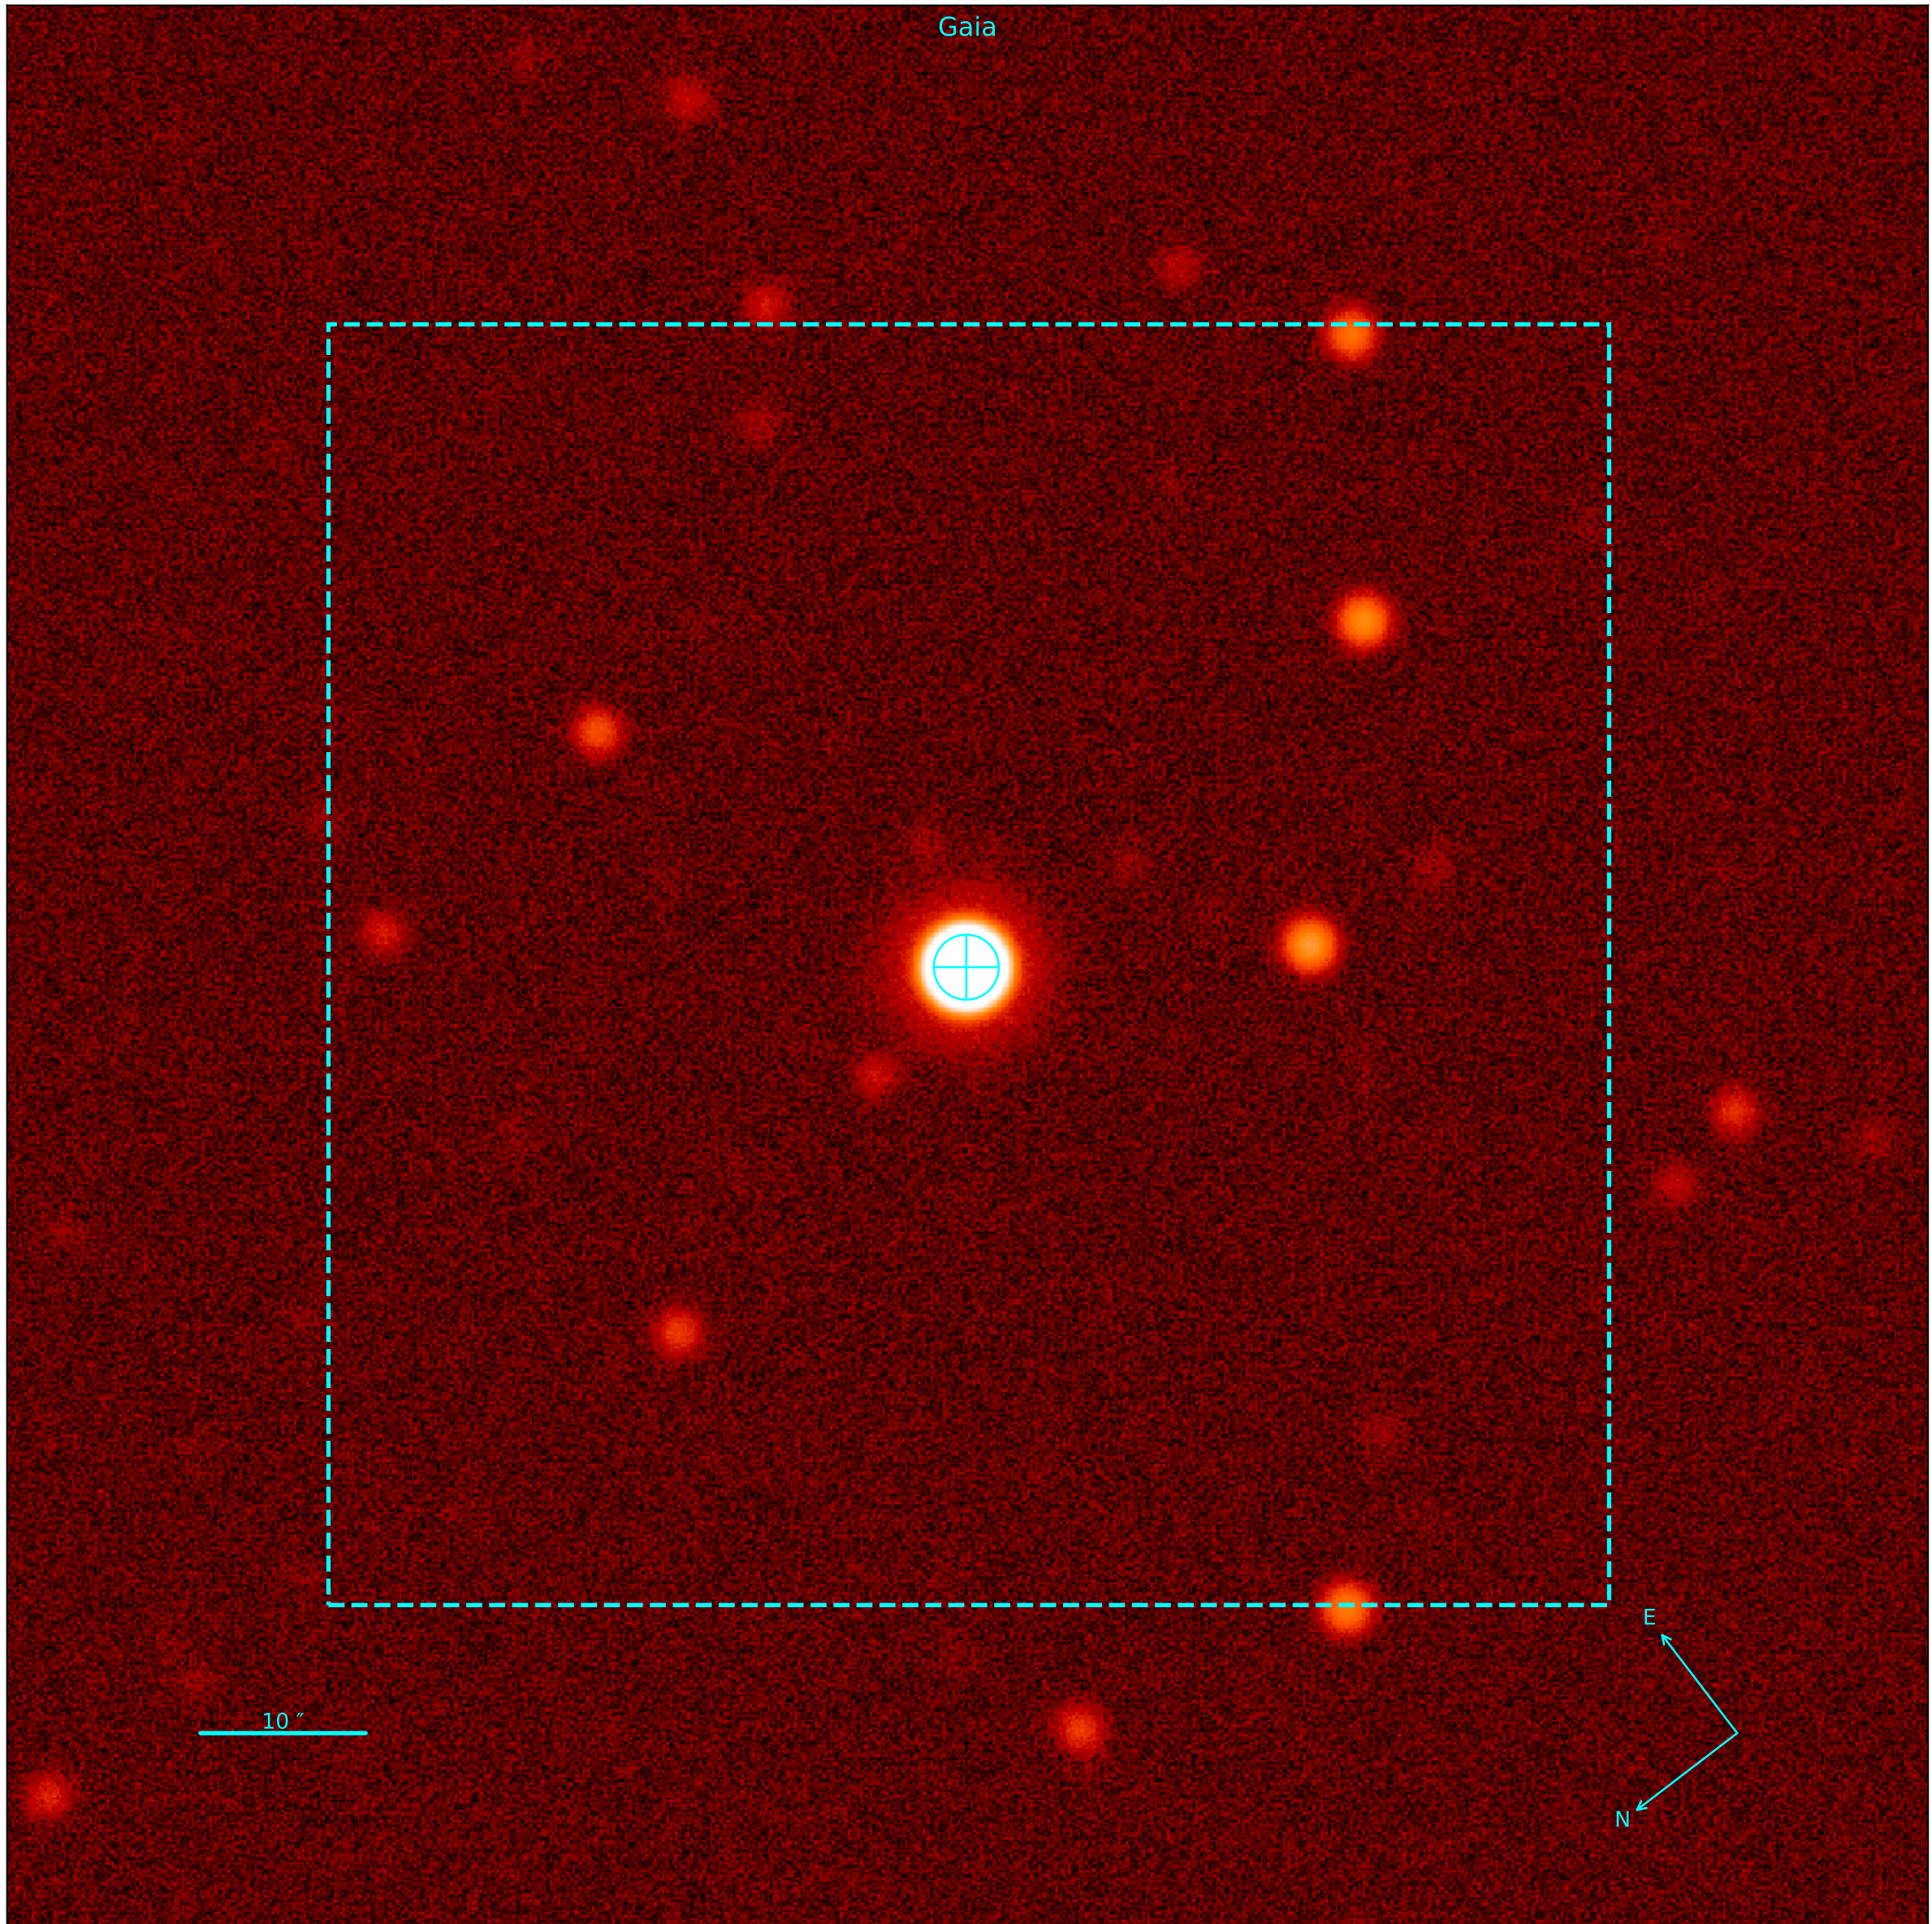

Object: NGC3532NO649
Date: 2024-03-27 23:29:18.709 [2460397.478688758]
RA: 11:02:24.98901824 Dec: -58:45:37.54990633
Gmag: 7.70 Jmag: 6.21

Object: NGC3532NO649
Date: 2024-03-27 23:29:18.709 [2460397.478688758]
RA: 11:02:24.98901824 Dec: -58:45:37.54990633
Gmag: 7.70 Jmag: 6.21