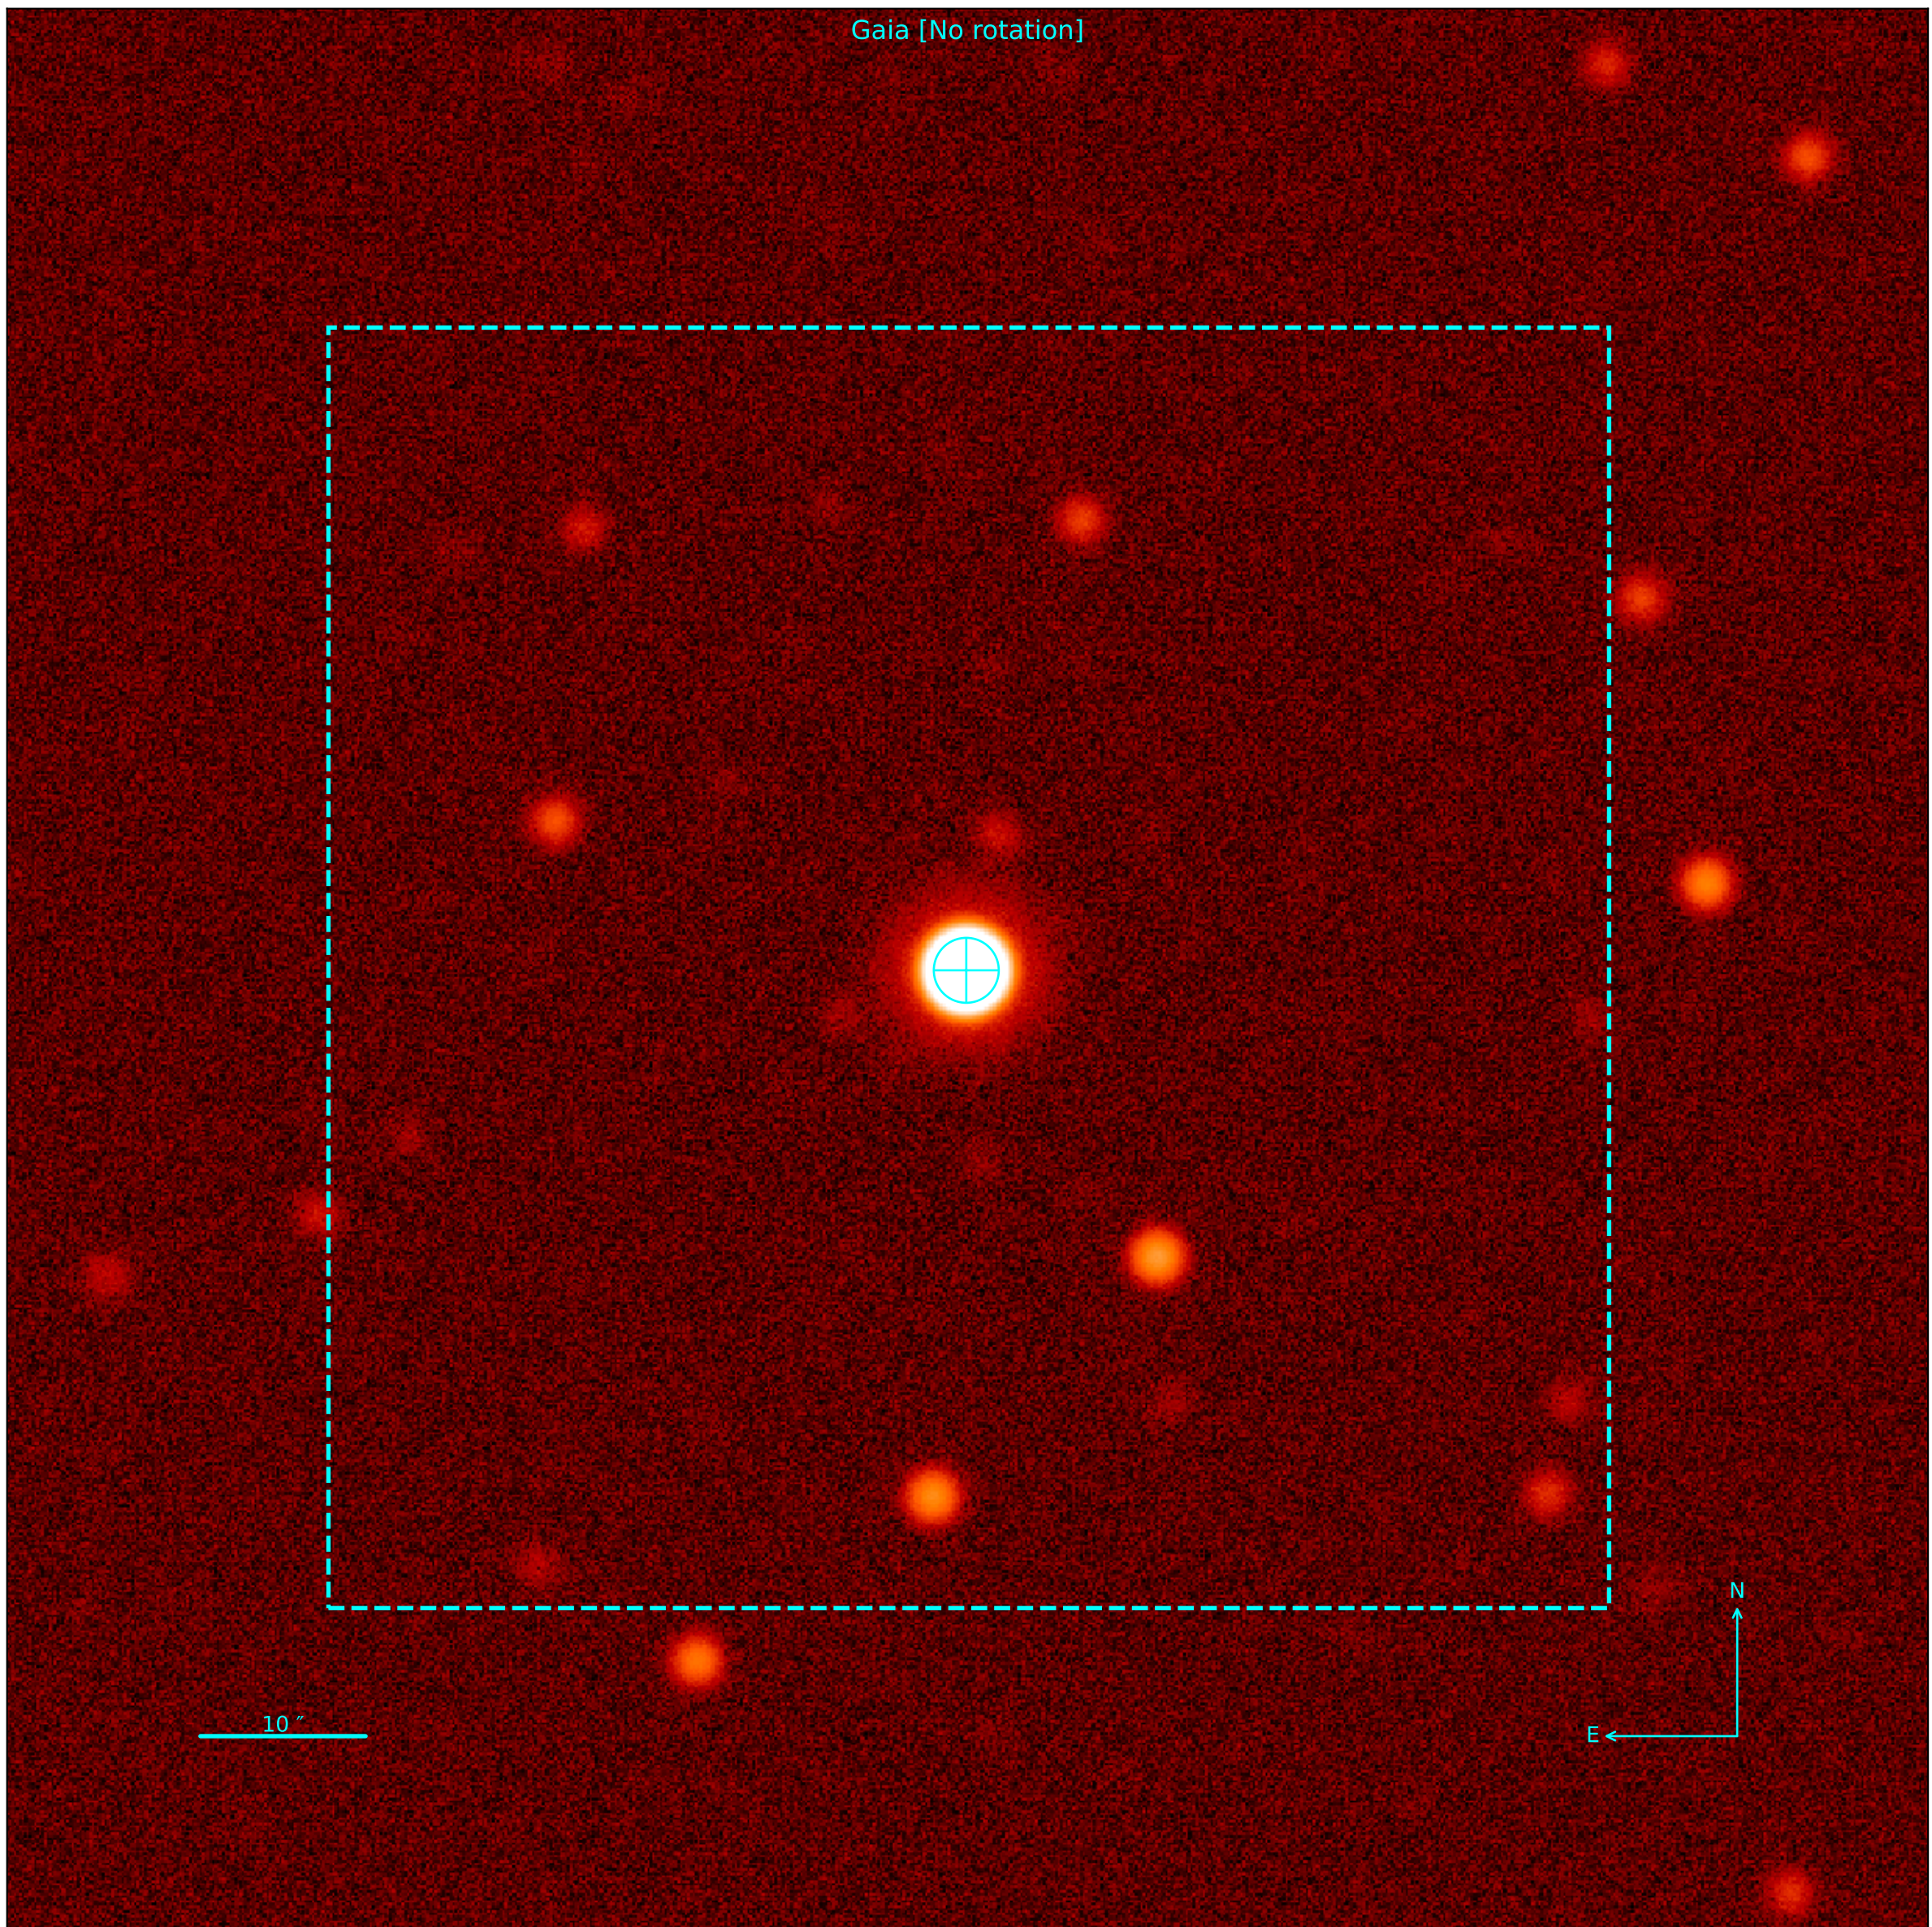

Object: NGC3532NO649
Date: 2024-03-27 23:29:18.709 [2460397.478688758]
RA: 11:02:24.98901824 Dec: -58:45:37.54990633
Gmag: 7.70 Jmag: 6.21

Object: NGC3532NO649
Date: 2024-03-27 23:29:18.709 [2460397.478688758]
RA: 11:02:24.98901824 Dec: -58:45:37.54990633
Gmag: 7.70 Jmag: 6.21