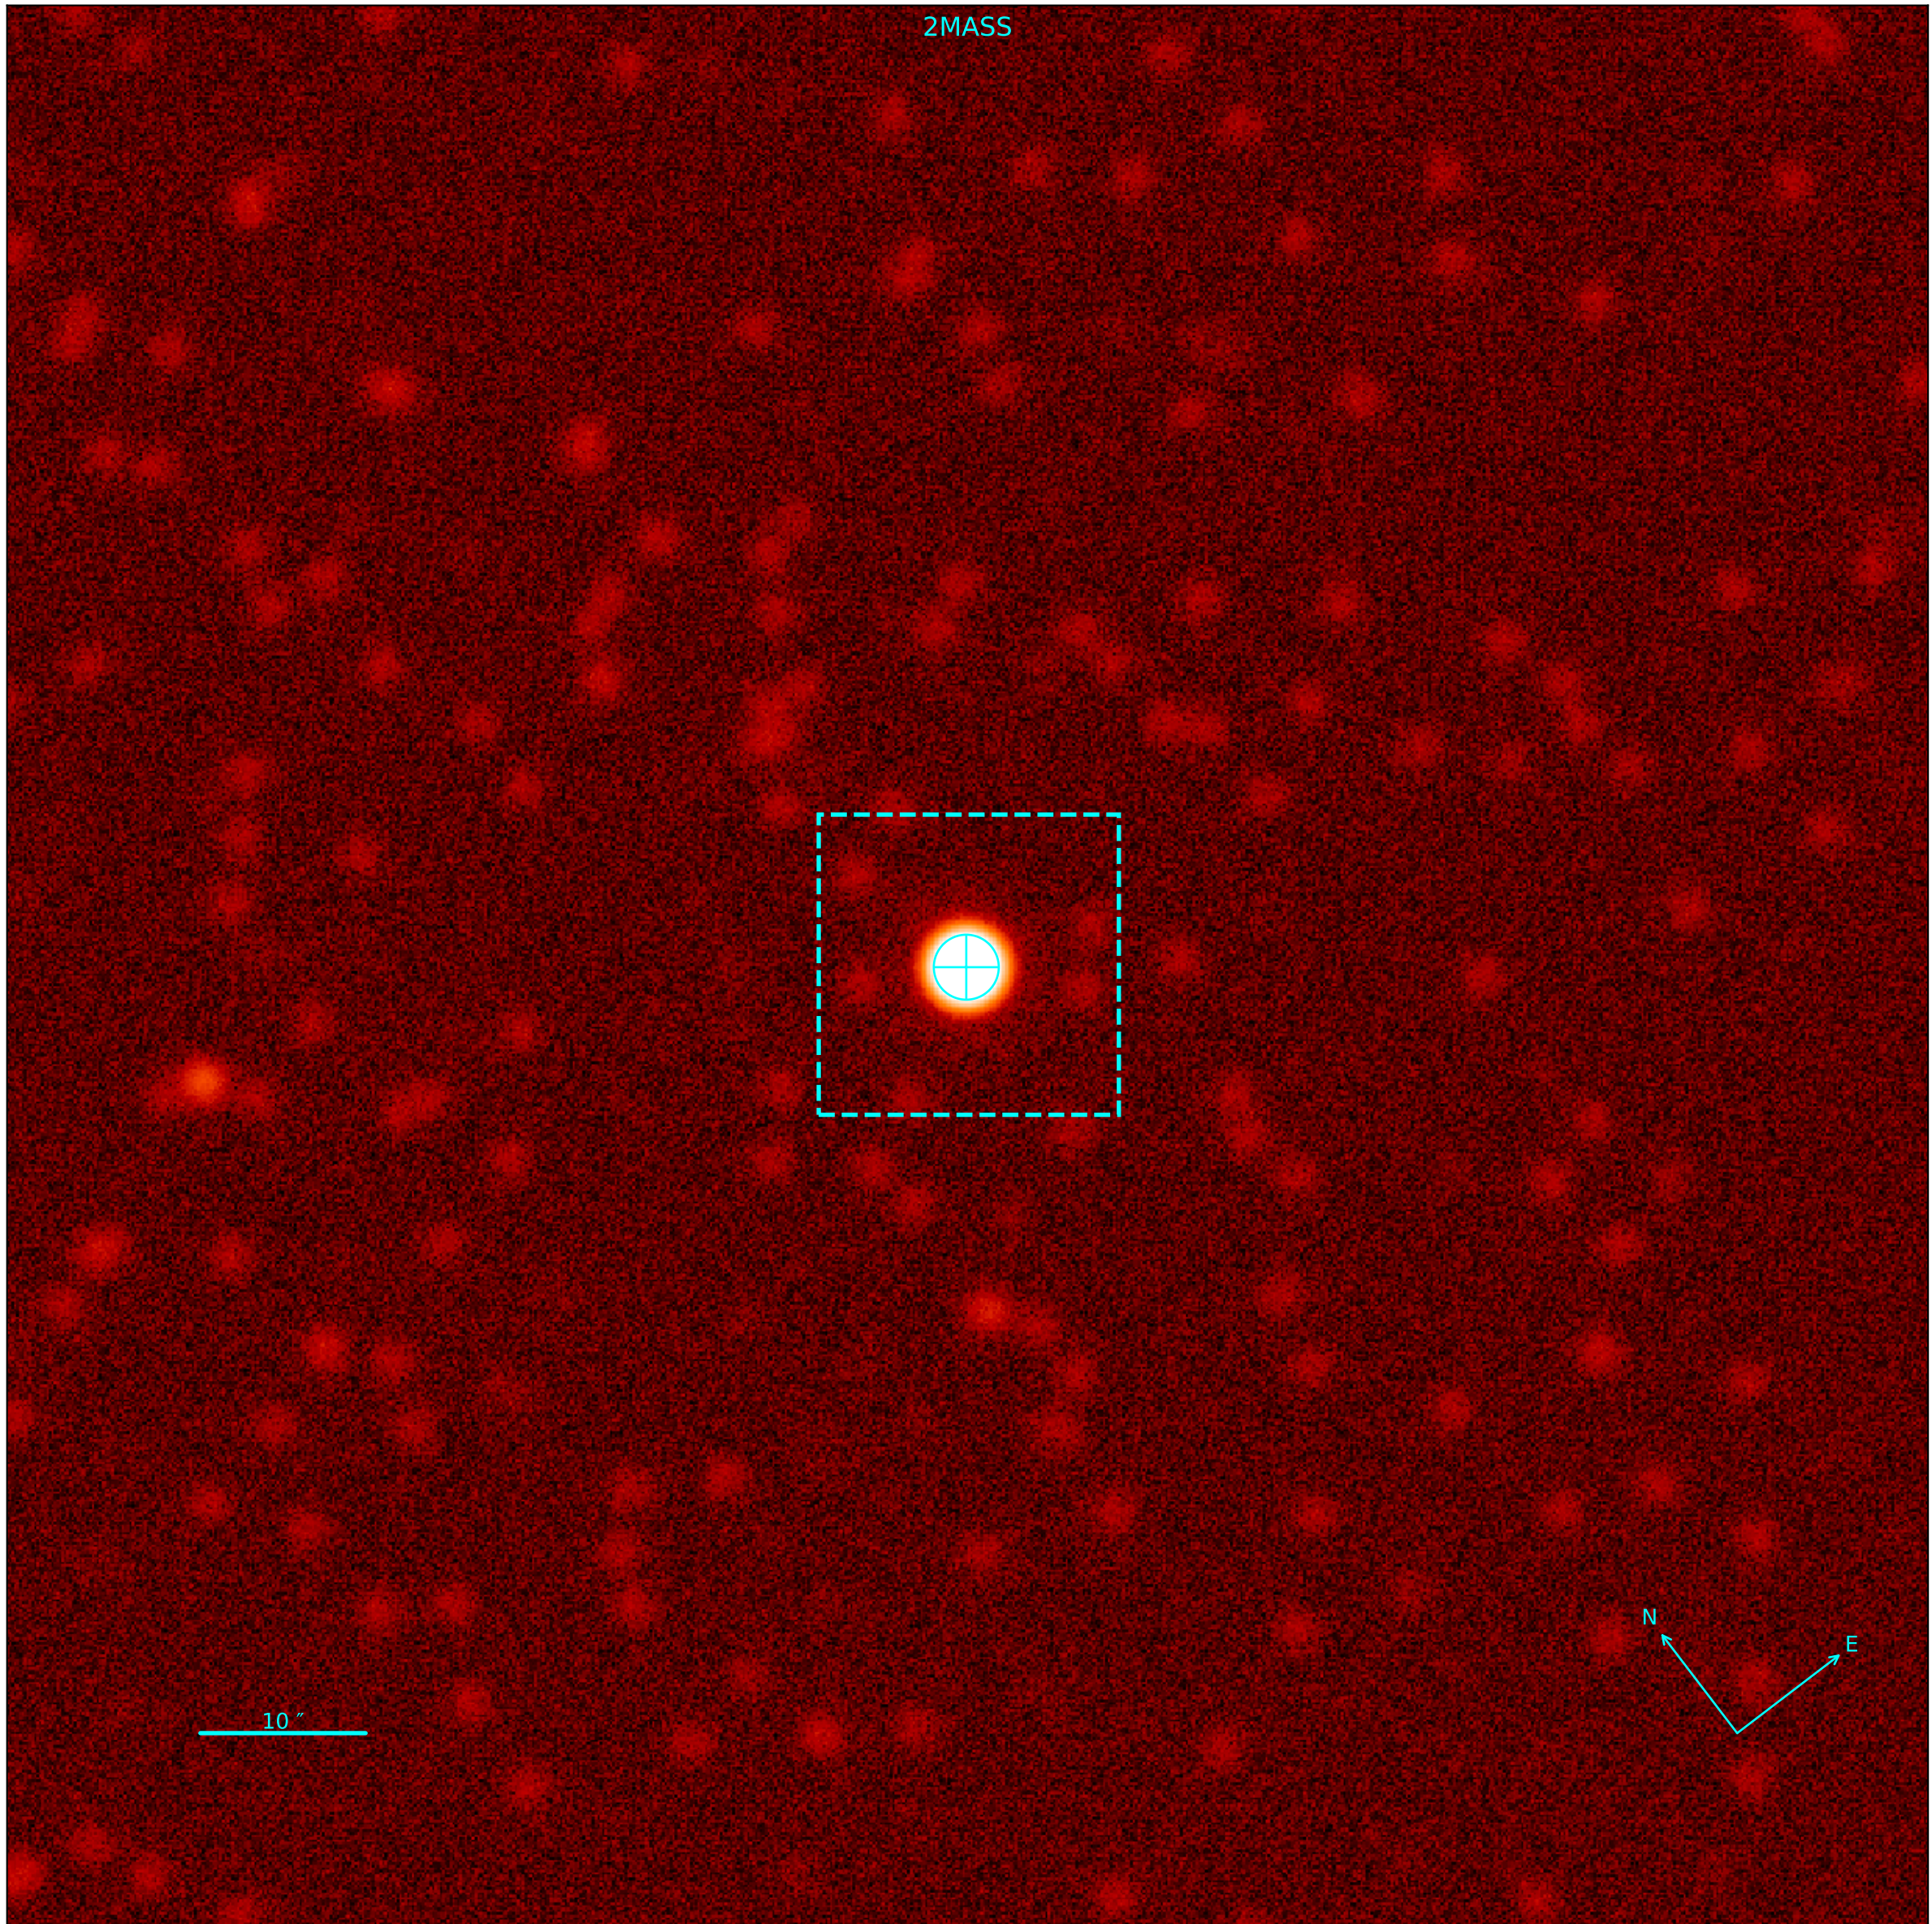

Object: NGC3532NO649
Date: 2024-03-27 23:29:18.709 [2460397.478688758]
RA: 11:02:24.98901824 Dec: -58:45:37.54990633
Gmag: 7.70 Jmag: 6.21

Object: NGC3532NO649
Date: 2024-03-27 23:29:18.709 [2460397.478688758]
RA: 11:02:24.98901824 Dec: -58:45:37.54990633
Gmag: 7.70 Jmag: 6.21