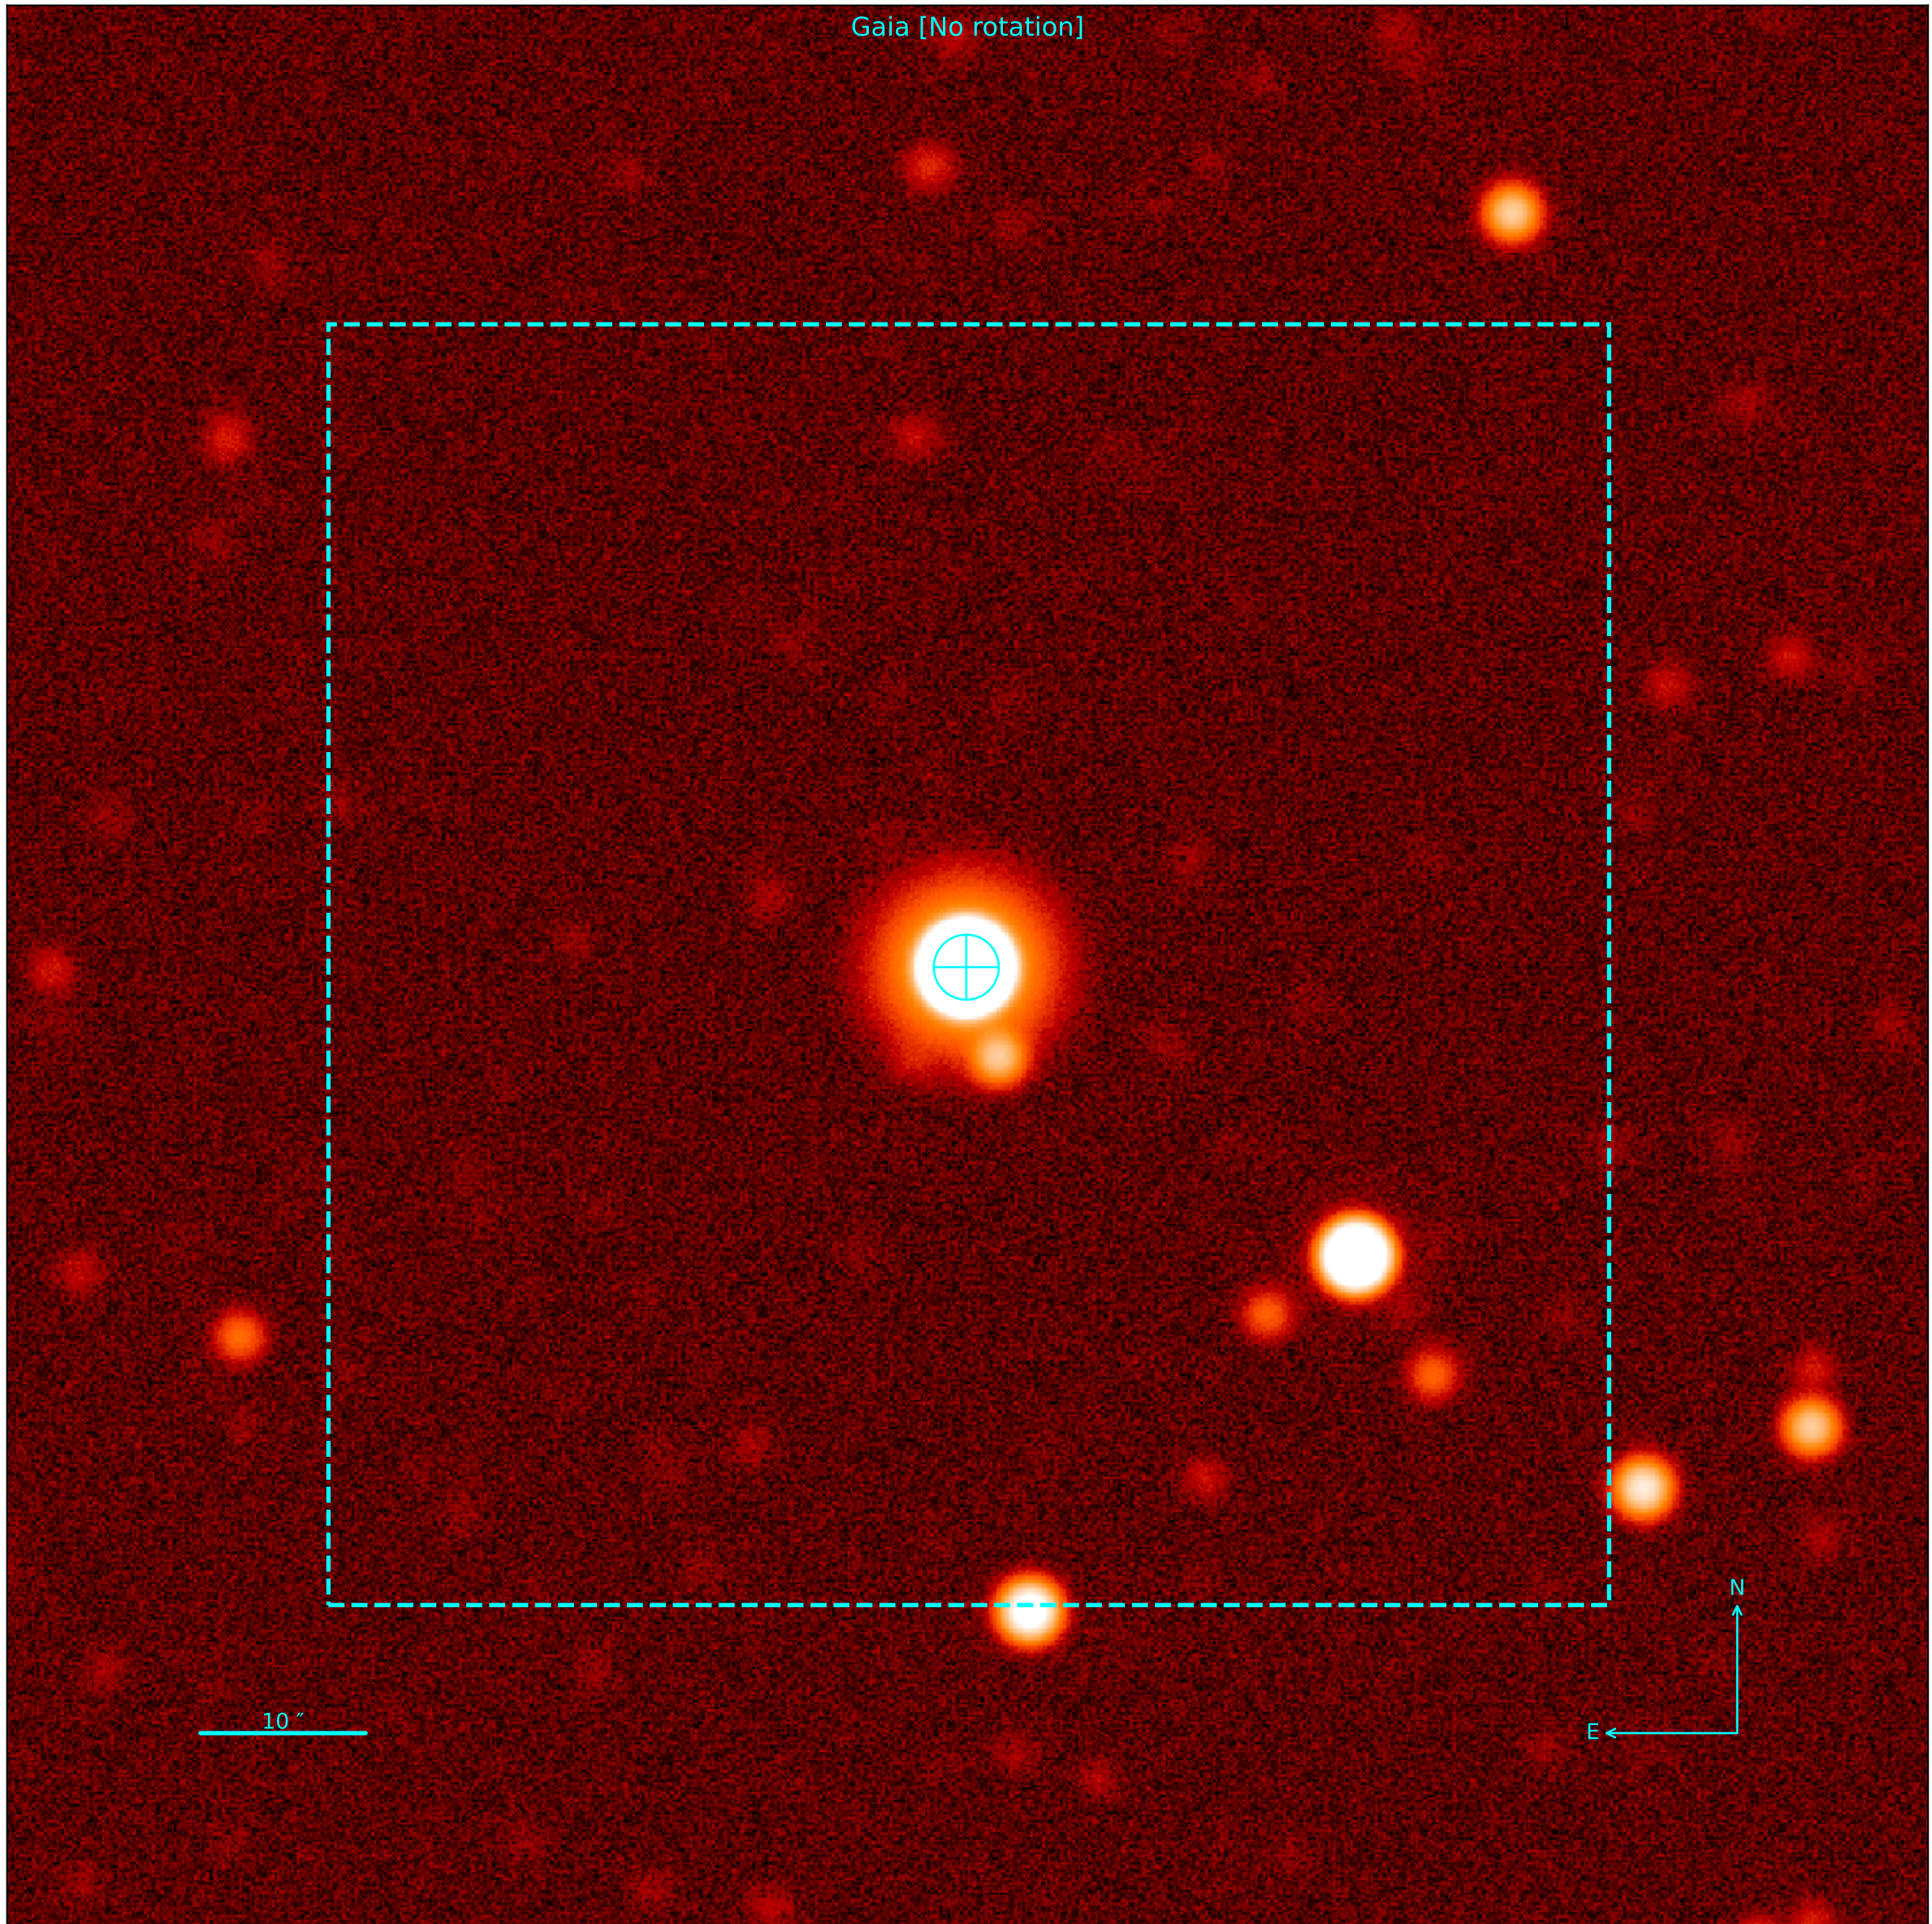

Object: NGC3532NO221
Date: 2024-03-27 23:29:18.709 [2460397.478688758]
RA: 11:06:29.25351049 Dec: -58:40:29.97537114
Gmag: 5.68 Jmag: 4.15

Object: NGC3532NO221
Date: 2024-03-27 23:29:18.709 [2460397.478688758]
RA: 11:06:29.25351049 Dec: -58:40:29.97537114
Gmag: 5.68 Jmag: 4.15