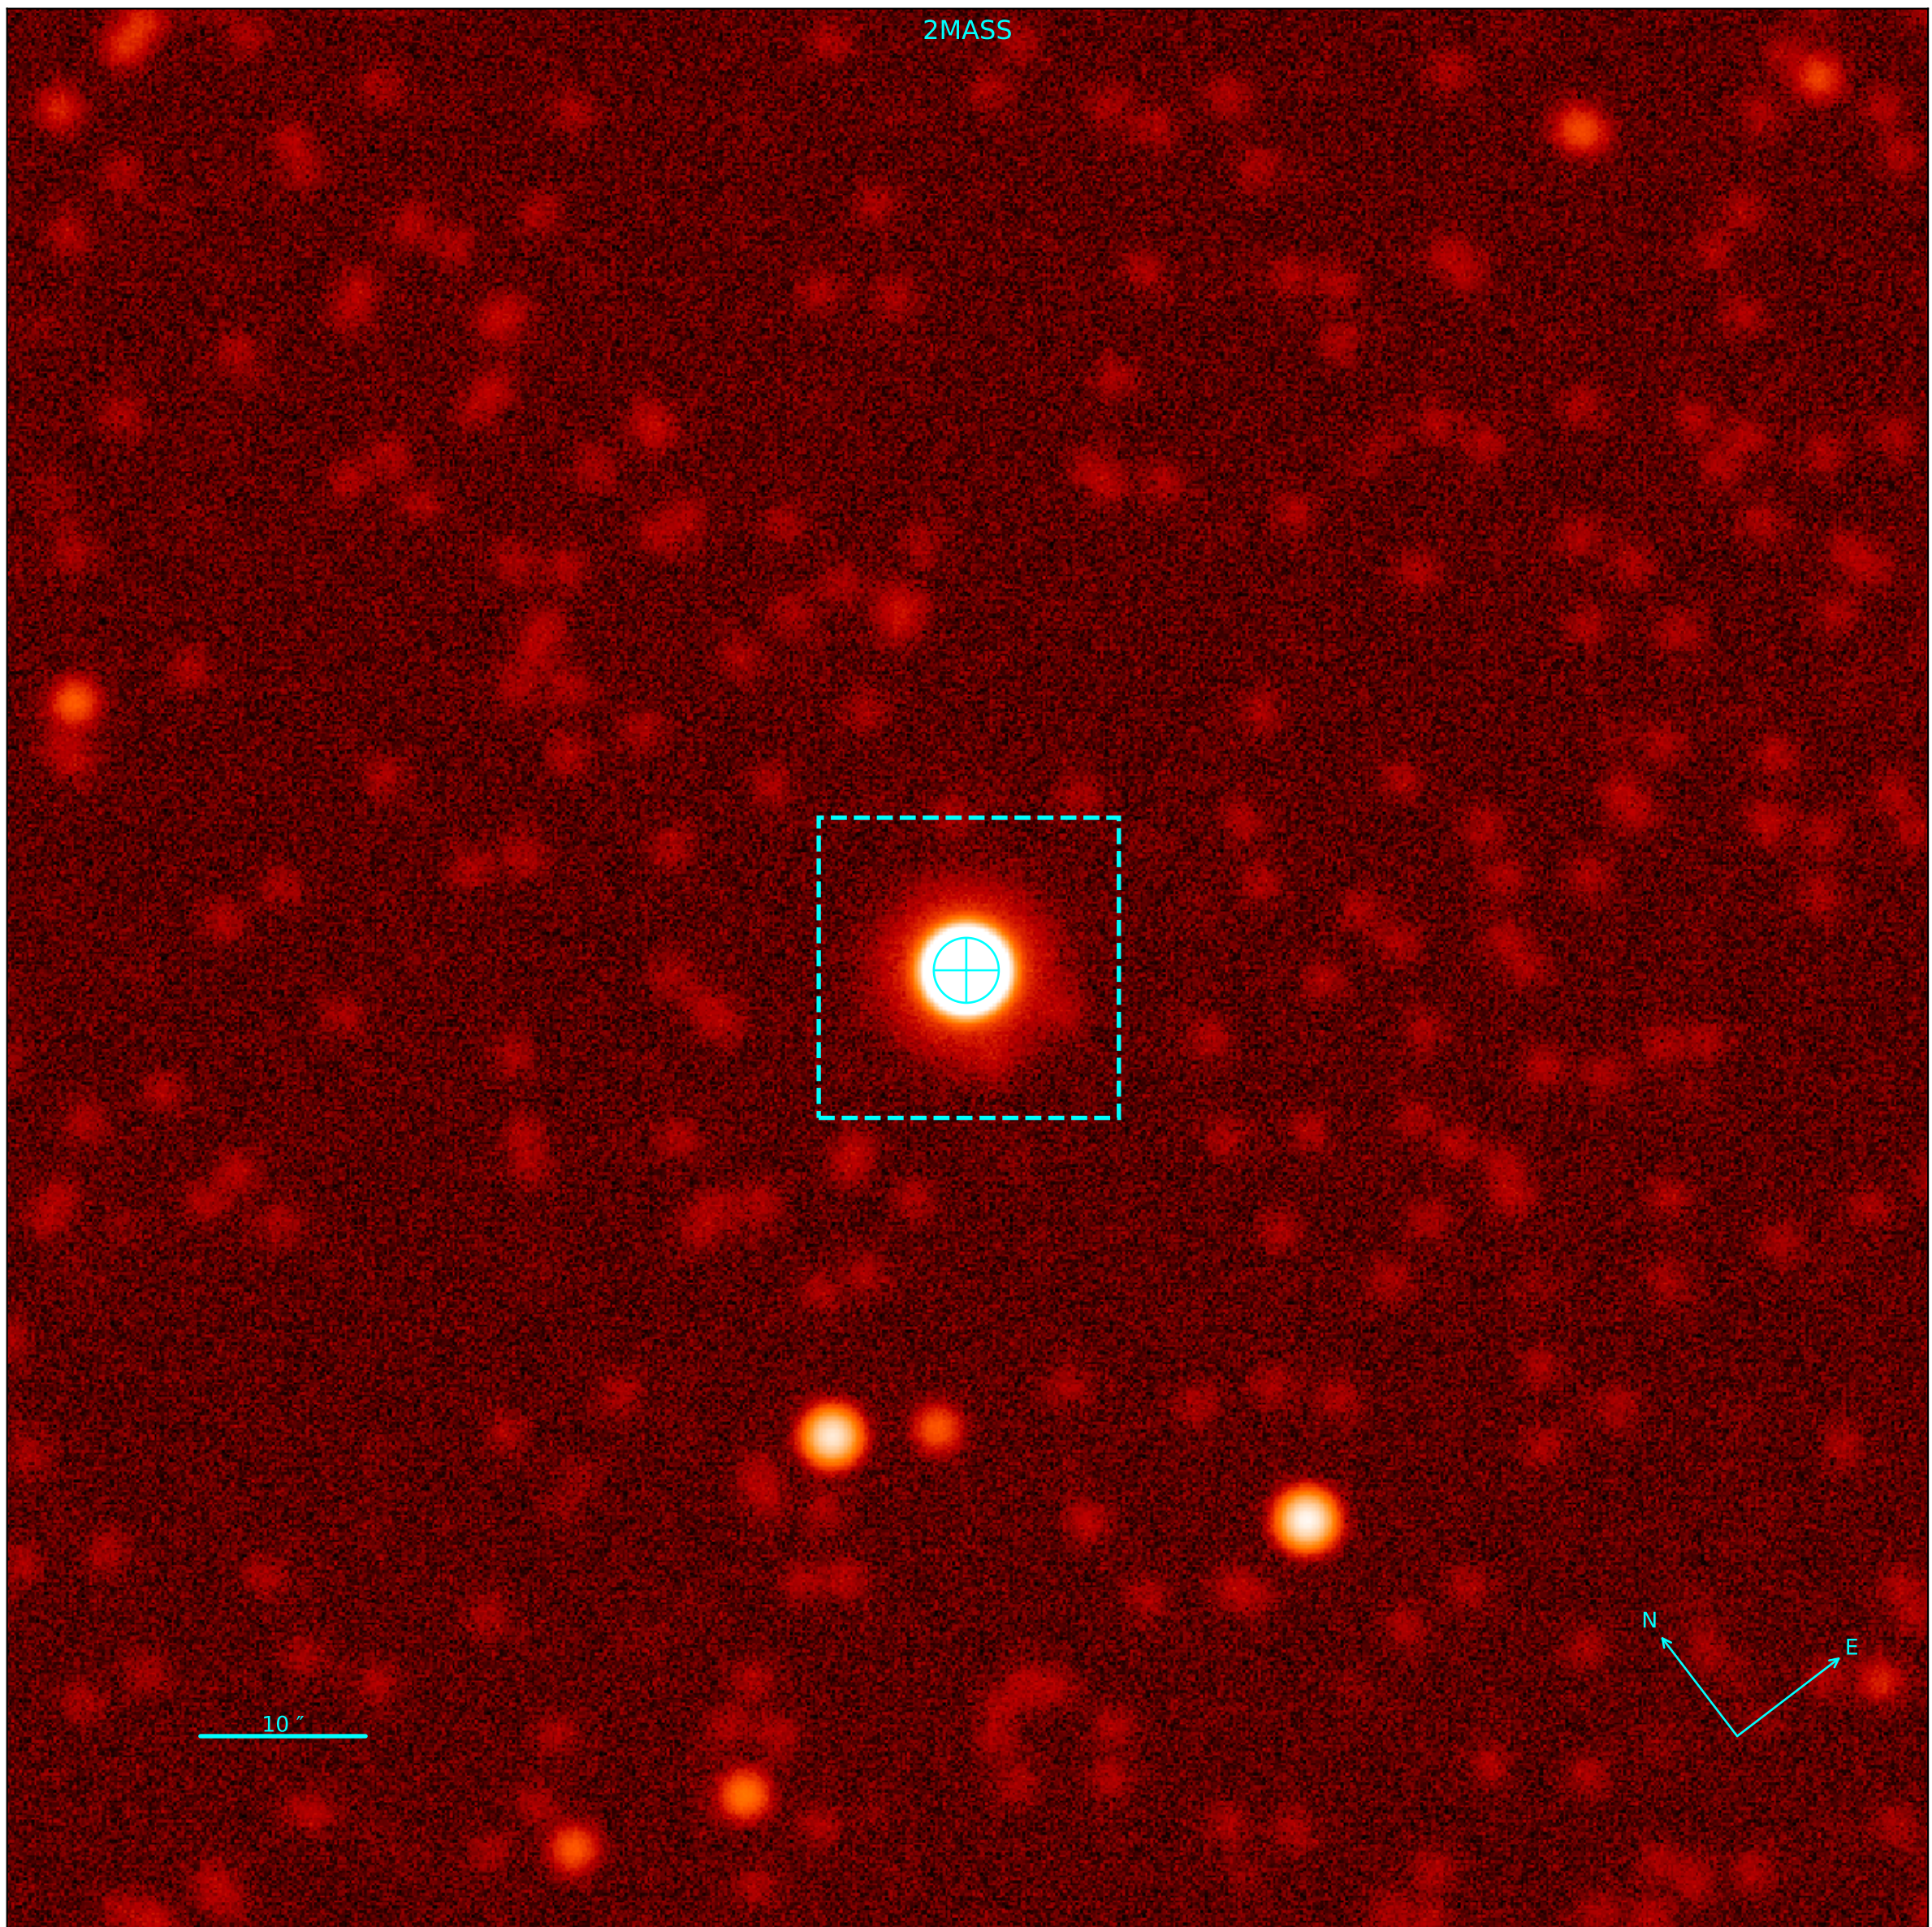

Object: NGC3532NO221
Date: 2024-03-27 23:29:18.709 [2460397.478688758]
RA: 11:06:29.25351049 Dec: -58:40:29.97537114
Gmag: 5.68 Jmag: 4.15

Object: NGC3532NO221
Date: 2024-03-27 23:29:18.709 [2460397.478688758]
RA: 11:06:29.25351049 Dec: -58:40:29.97537114
Gmag: 5.68 Jmag: 4.15