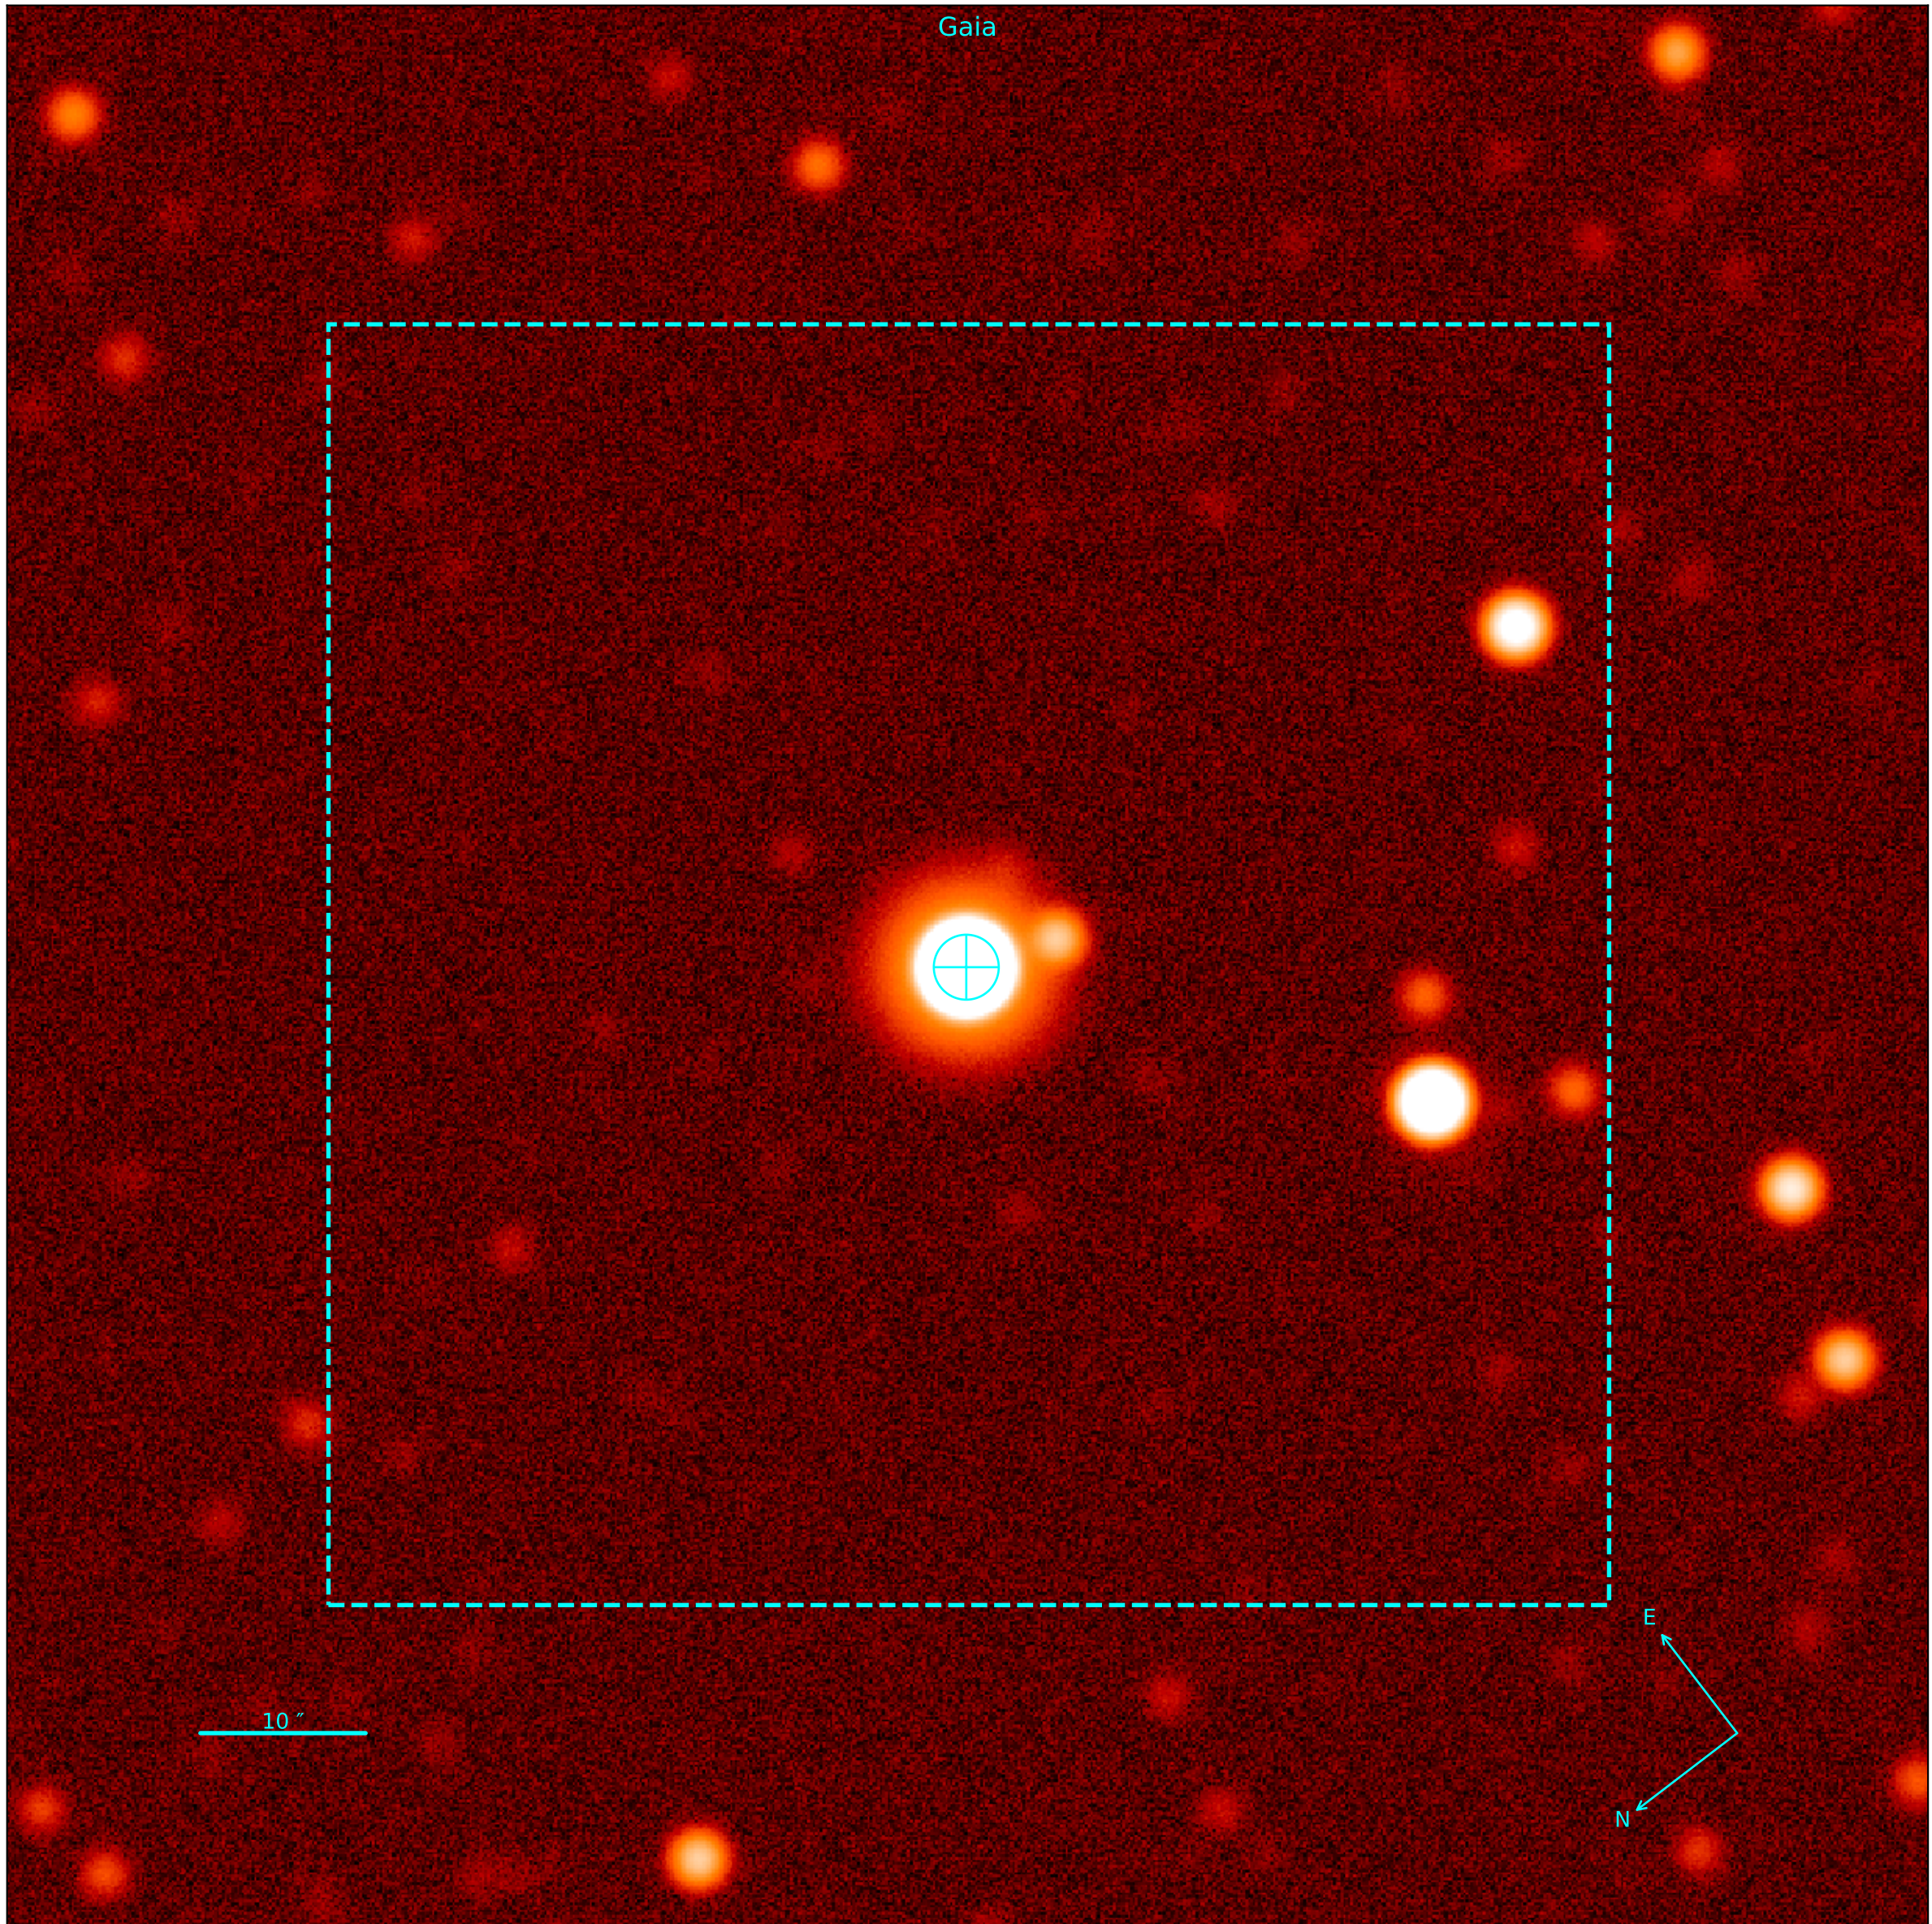

Object: NGC3532NO221
Date: 2024-03-27 23:29:18.709 [2460397.478688758]
RA: 11:06:29.25351049 Dec: -58:40:29.97537114
Gmag: 5.68 Jmag: 4.15

Object: NGC3532NO221
Date: 2024-03-27 23:29:18.709 [2460397.478688758]
RA: 11:06:29.25351049 Dec: -58:40:29.97537114
Gmag: 5.68 Jmag: 4.15