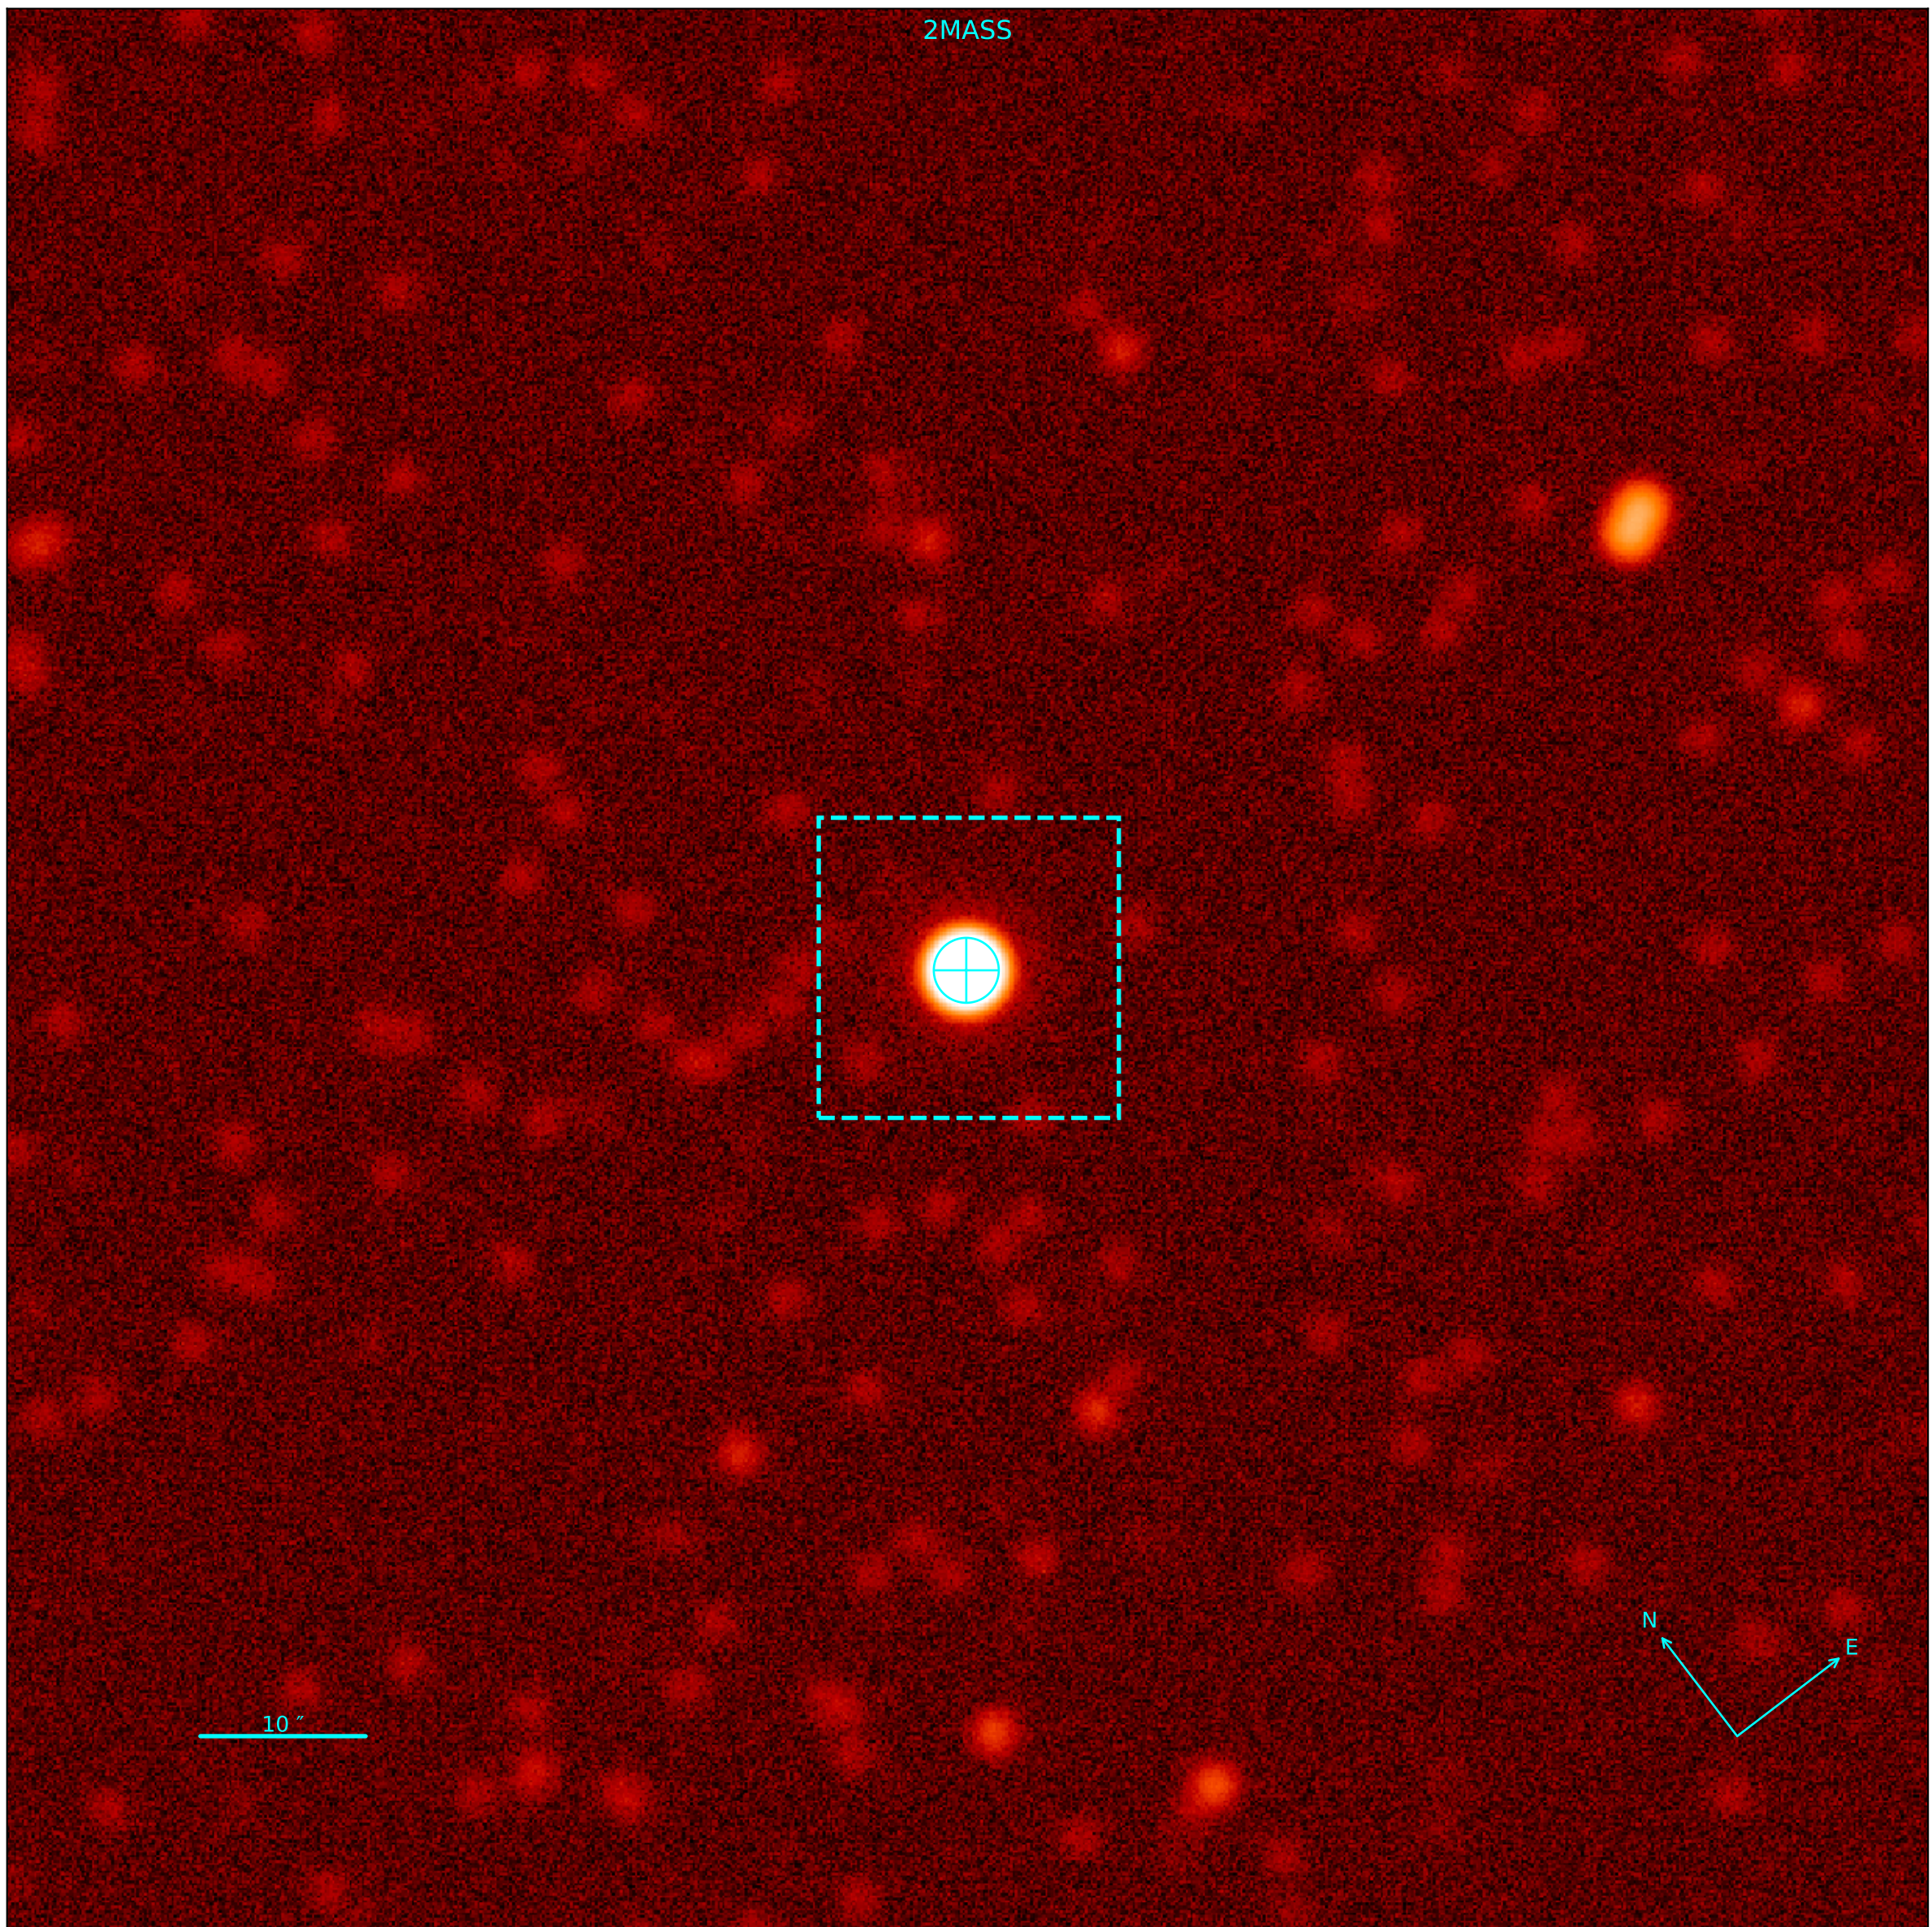

Object: NGC3114NO283  
Date: 2024-03-27 23:29:18.709 [2460397.478688758]  
RA: 10:01:03.42980367 Dec: -60:17:35.55790806  
Gmag: 7.36 Jmag: 5.72

Object: NGC3114NO283  
Date: 2024-03-27 23:29:18.709 [2460397.478688758]  
RA: 10:01:03.42980367 Dec: -60:17:35.55790806  
Gmag: 7.36 Jmag: 5.72