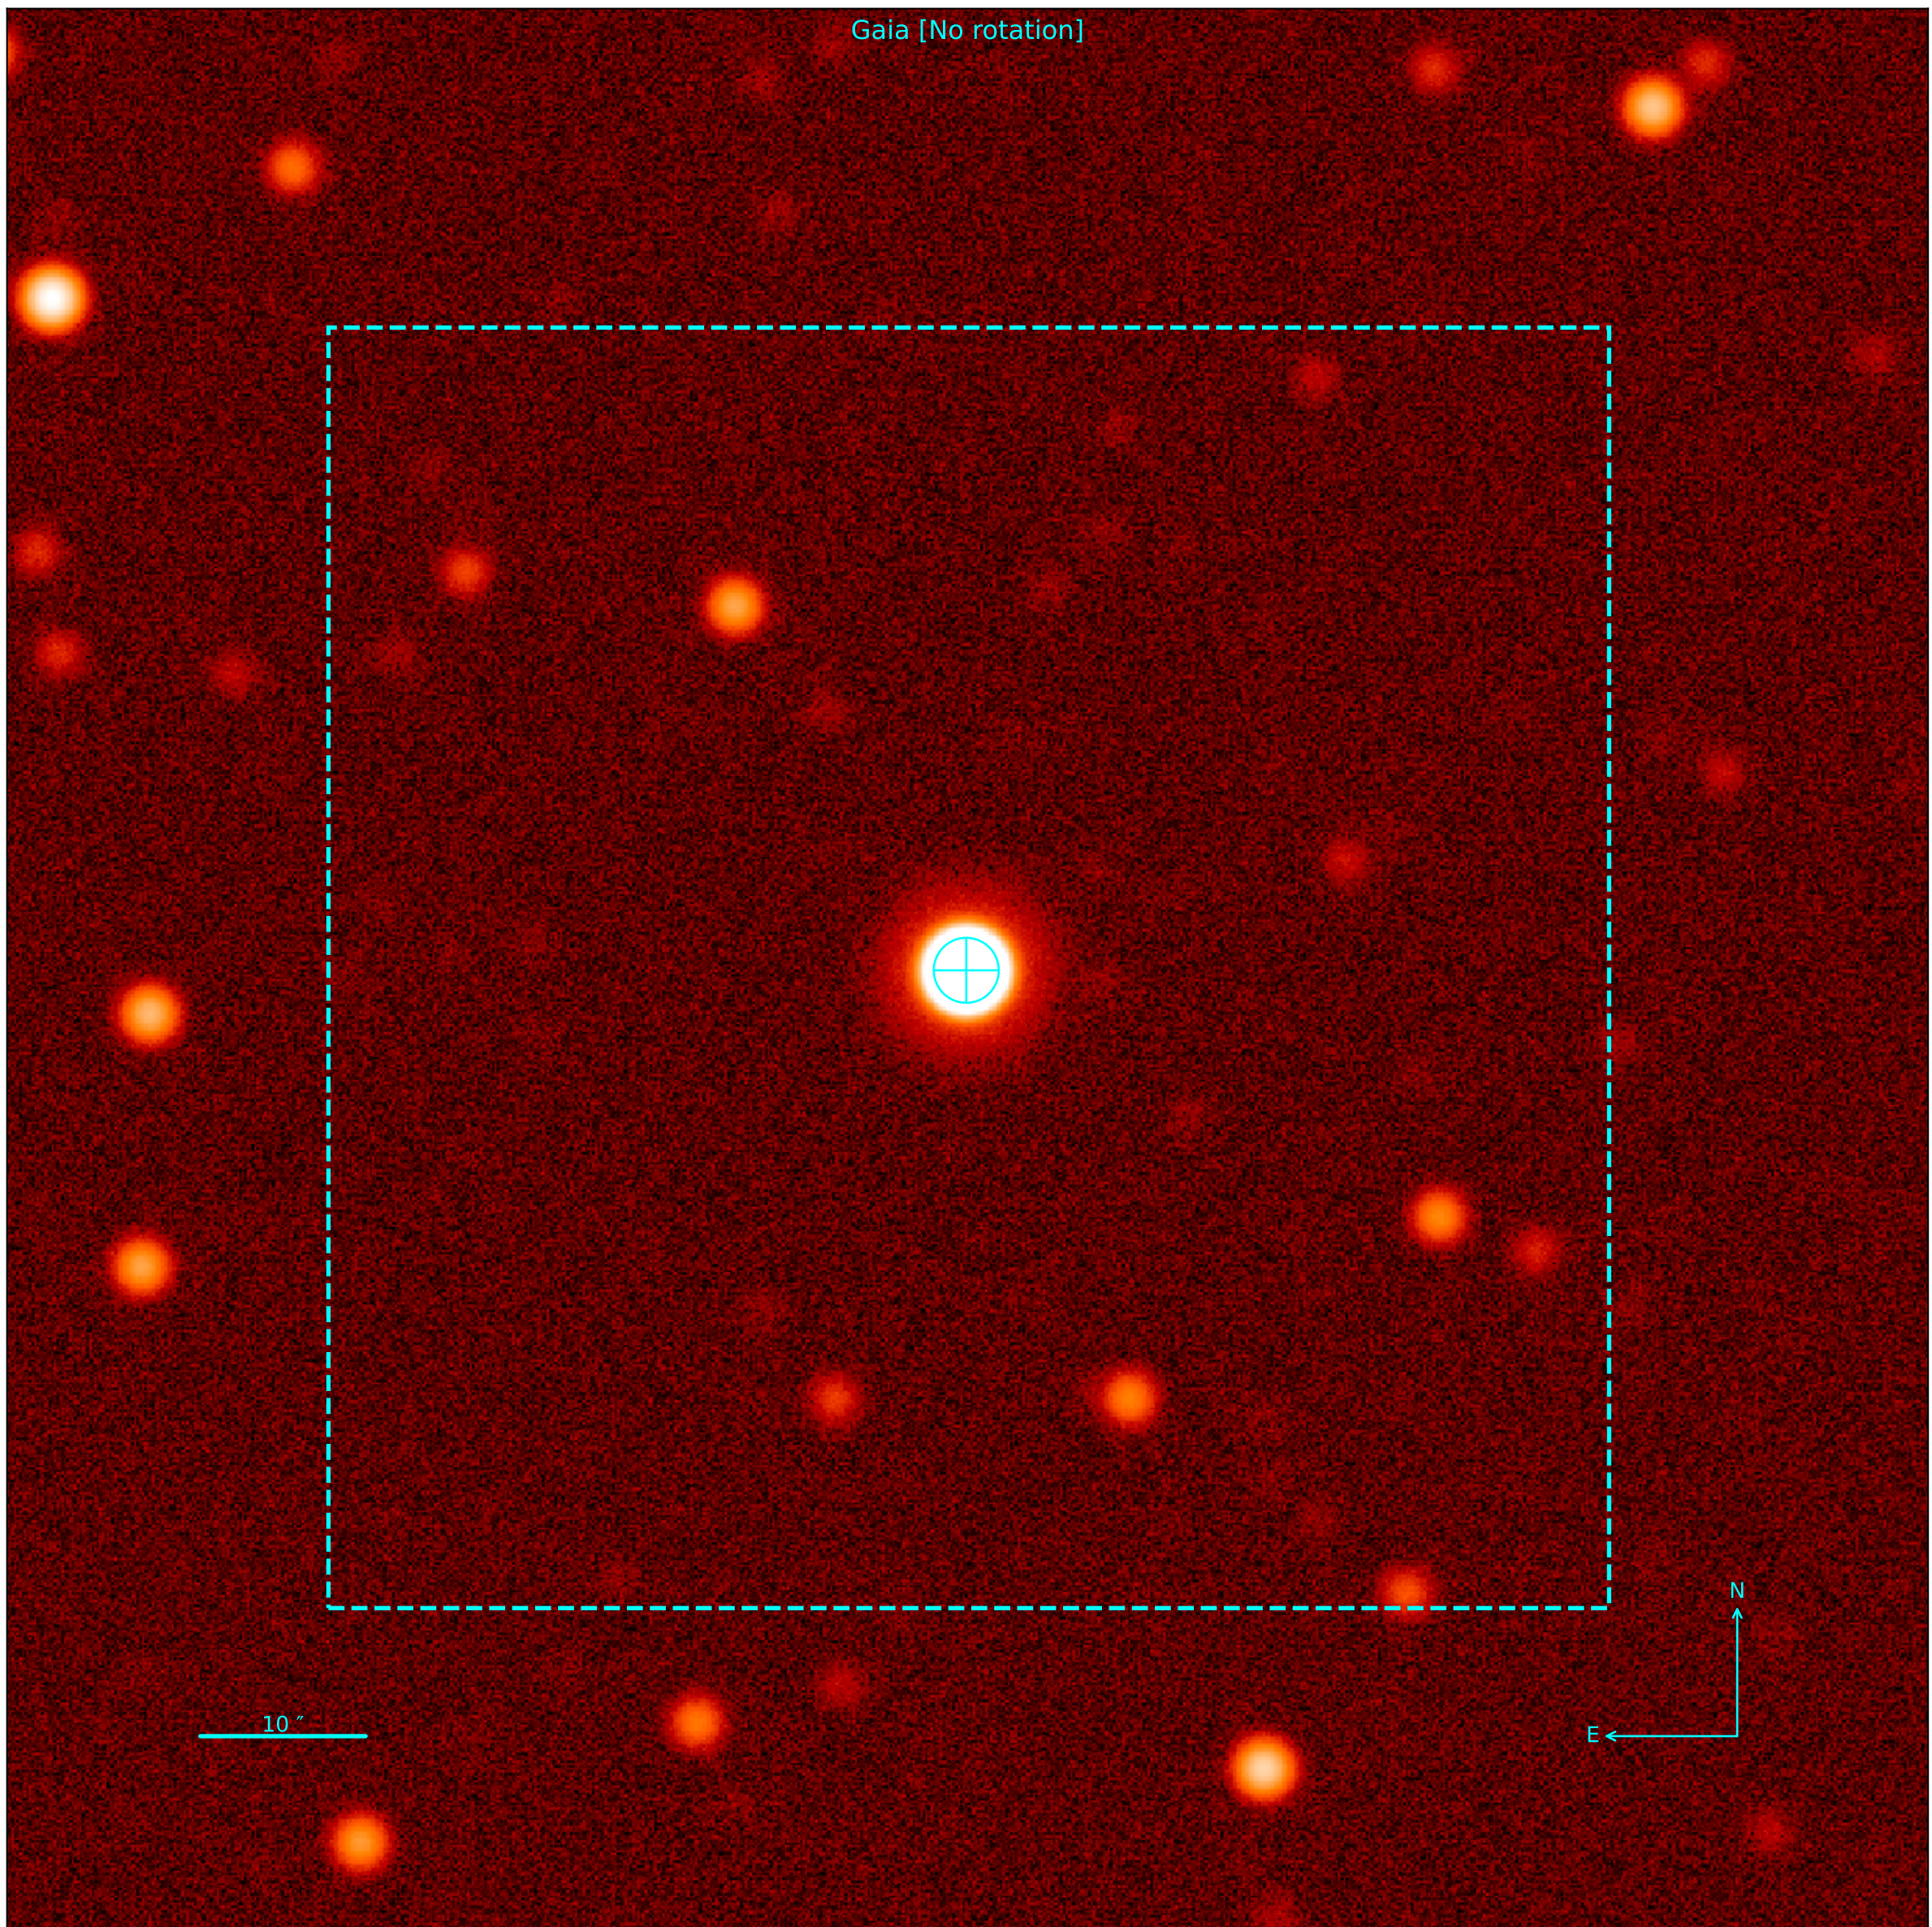

Object: NGC3114NO283  
Date: 2024-03-27 23:29:18.709 [2460397.478688758]  
RA: 10:01:03.42980367 Dec: -60:17:35.55790806  
Gmag: 7.36 Jmag: 5.72

Object: NGC3114NO283  
Date: 2024-03-27 23:29:18.709 [2460397.478688758]  
RA: 10:01:03.42980367 Dec: -60:17:35.55790806  
Gmag: 7.36 Jmag: 5.72