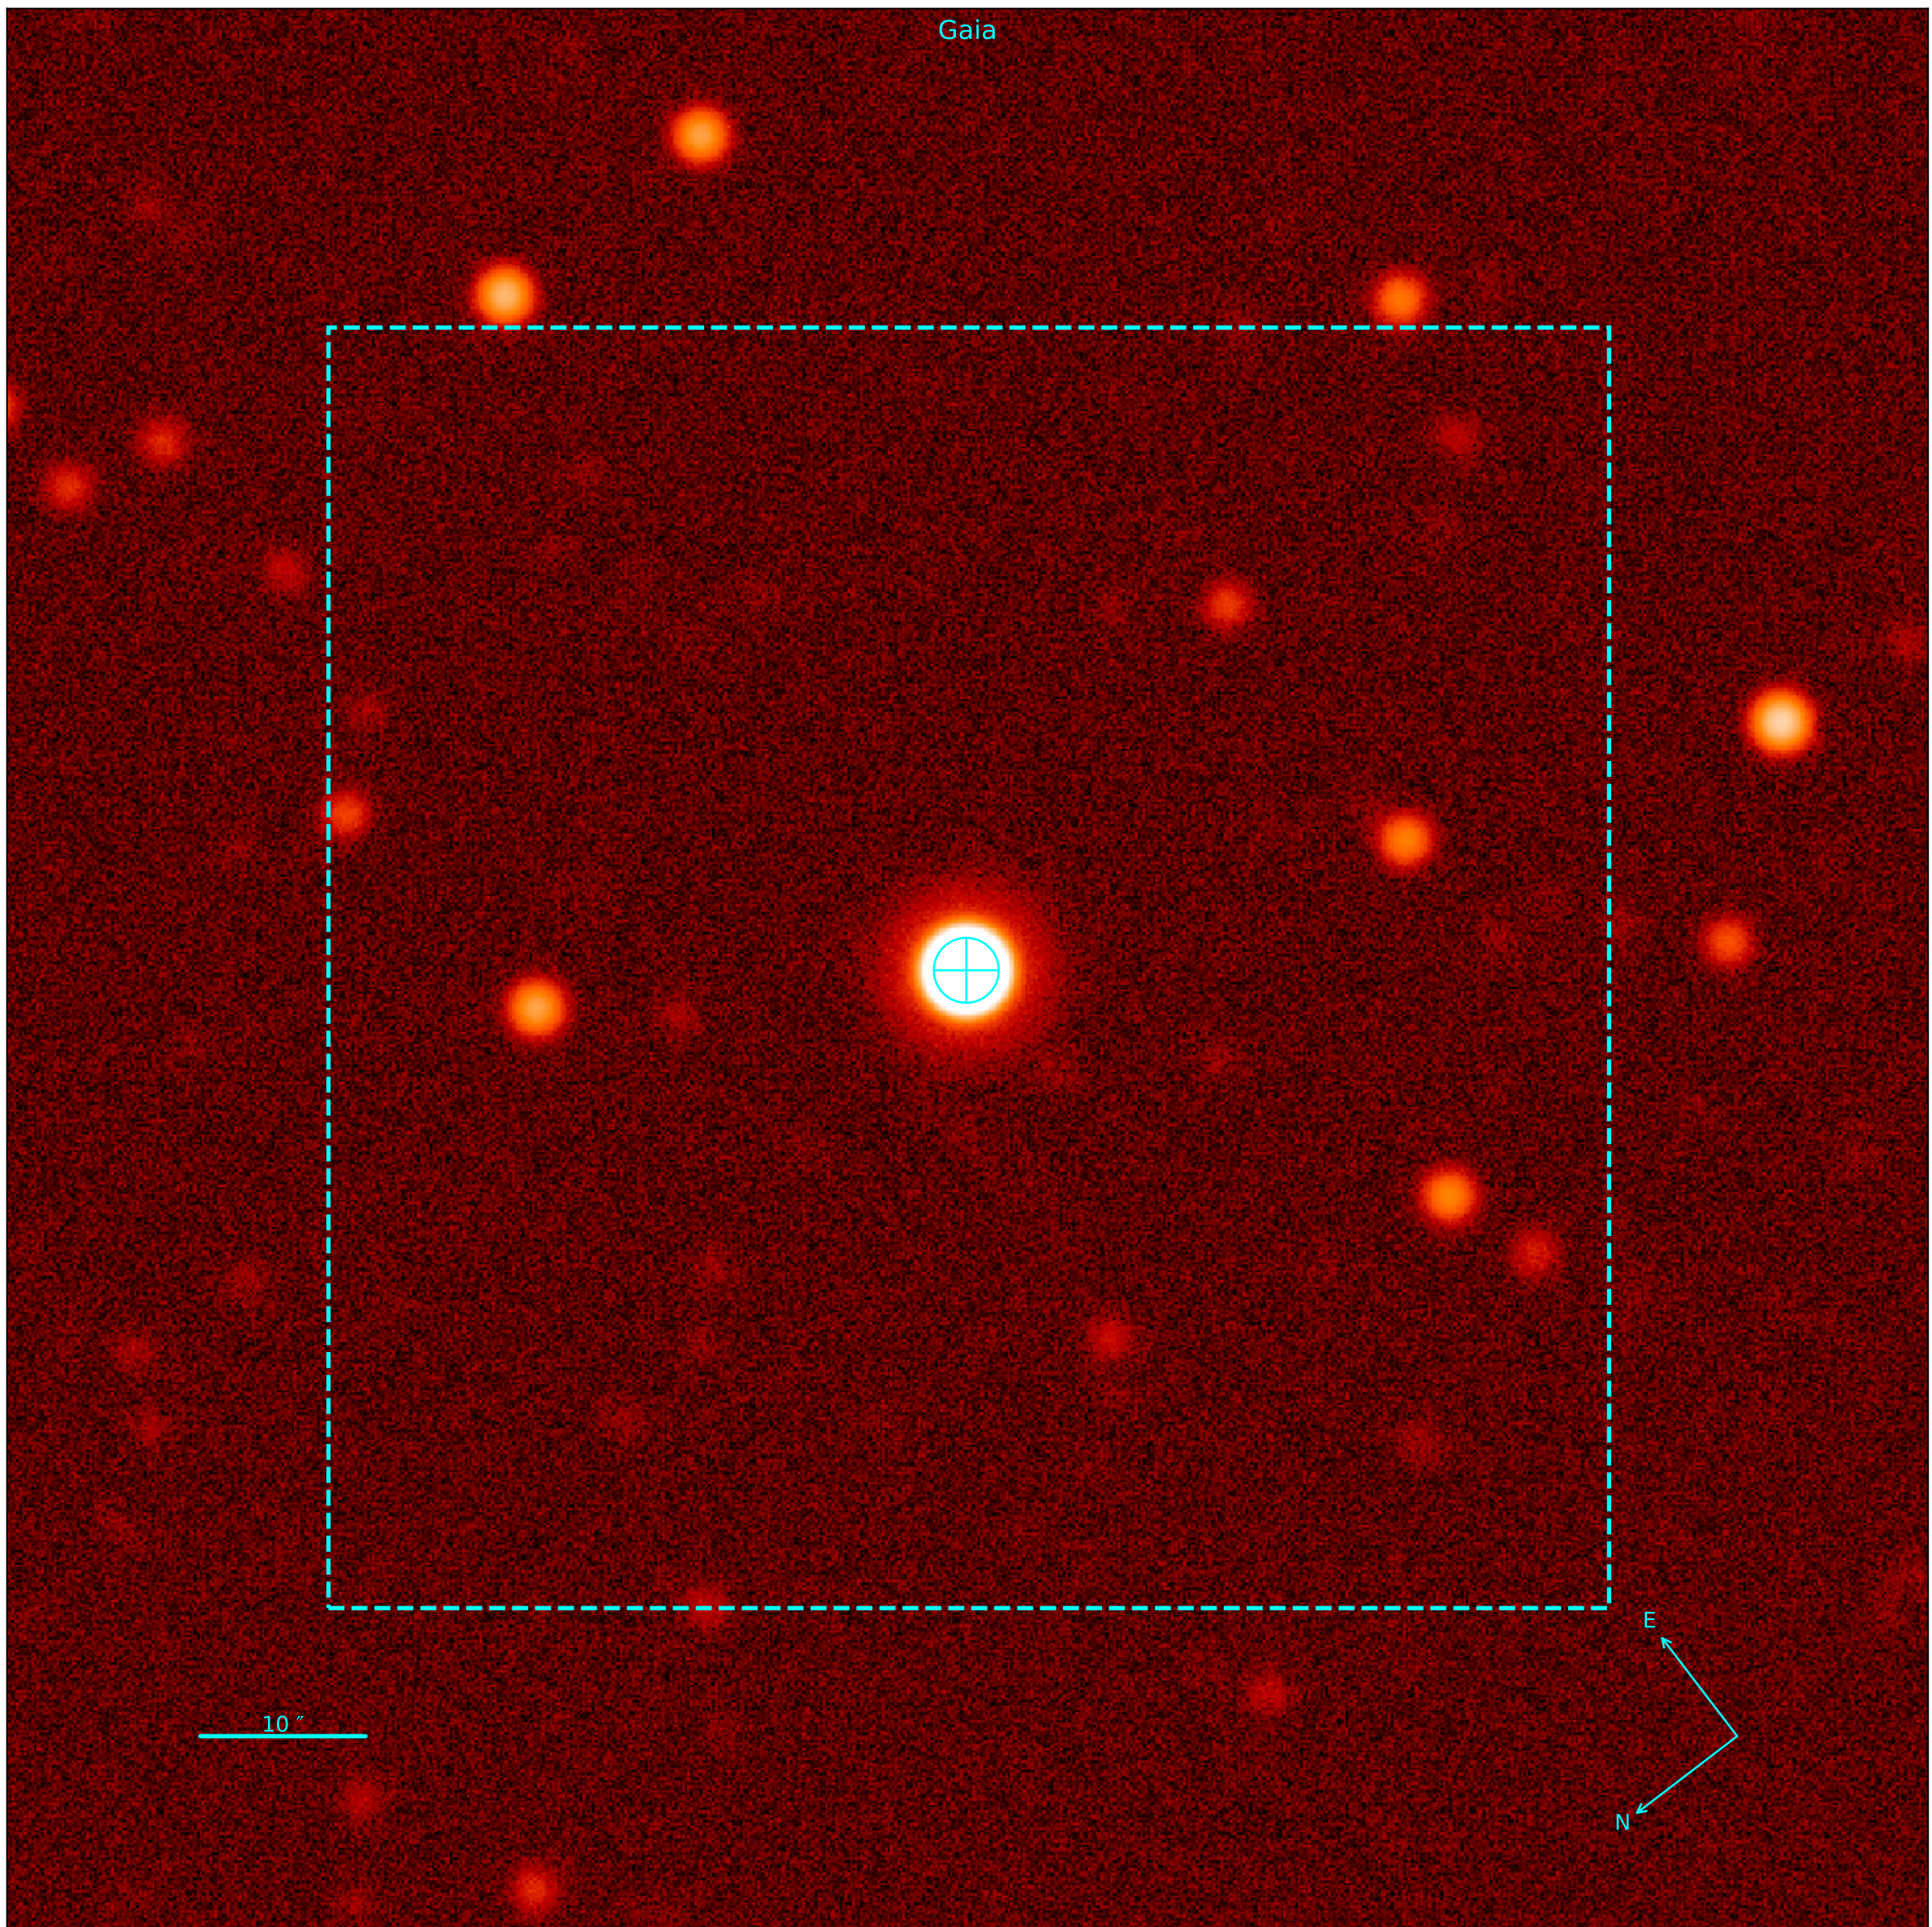

Object: NGC3114NO283  
Date: 2024-03-27 23:29:18.709 [2460397.478688758]  
RA: 10:01:03.42980367 Dec: -60:17:35.55790806  
Gmag: 7.36 Jmag: 5.72

Object: NGC3114NO283  
Date: 2024-03-27 23:29:18.709 [2460397.478688758]  
RA: 10:01:03.42980367 Dec: -60:17:35.55790806  
Gmag: 7.36 Jmag: 5.72