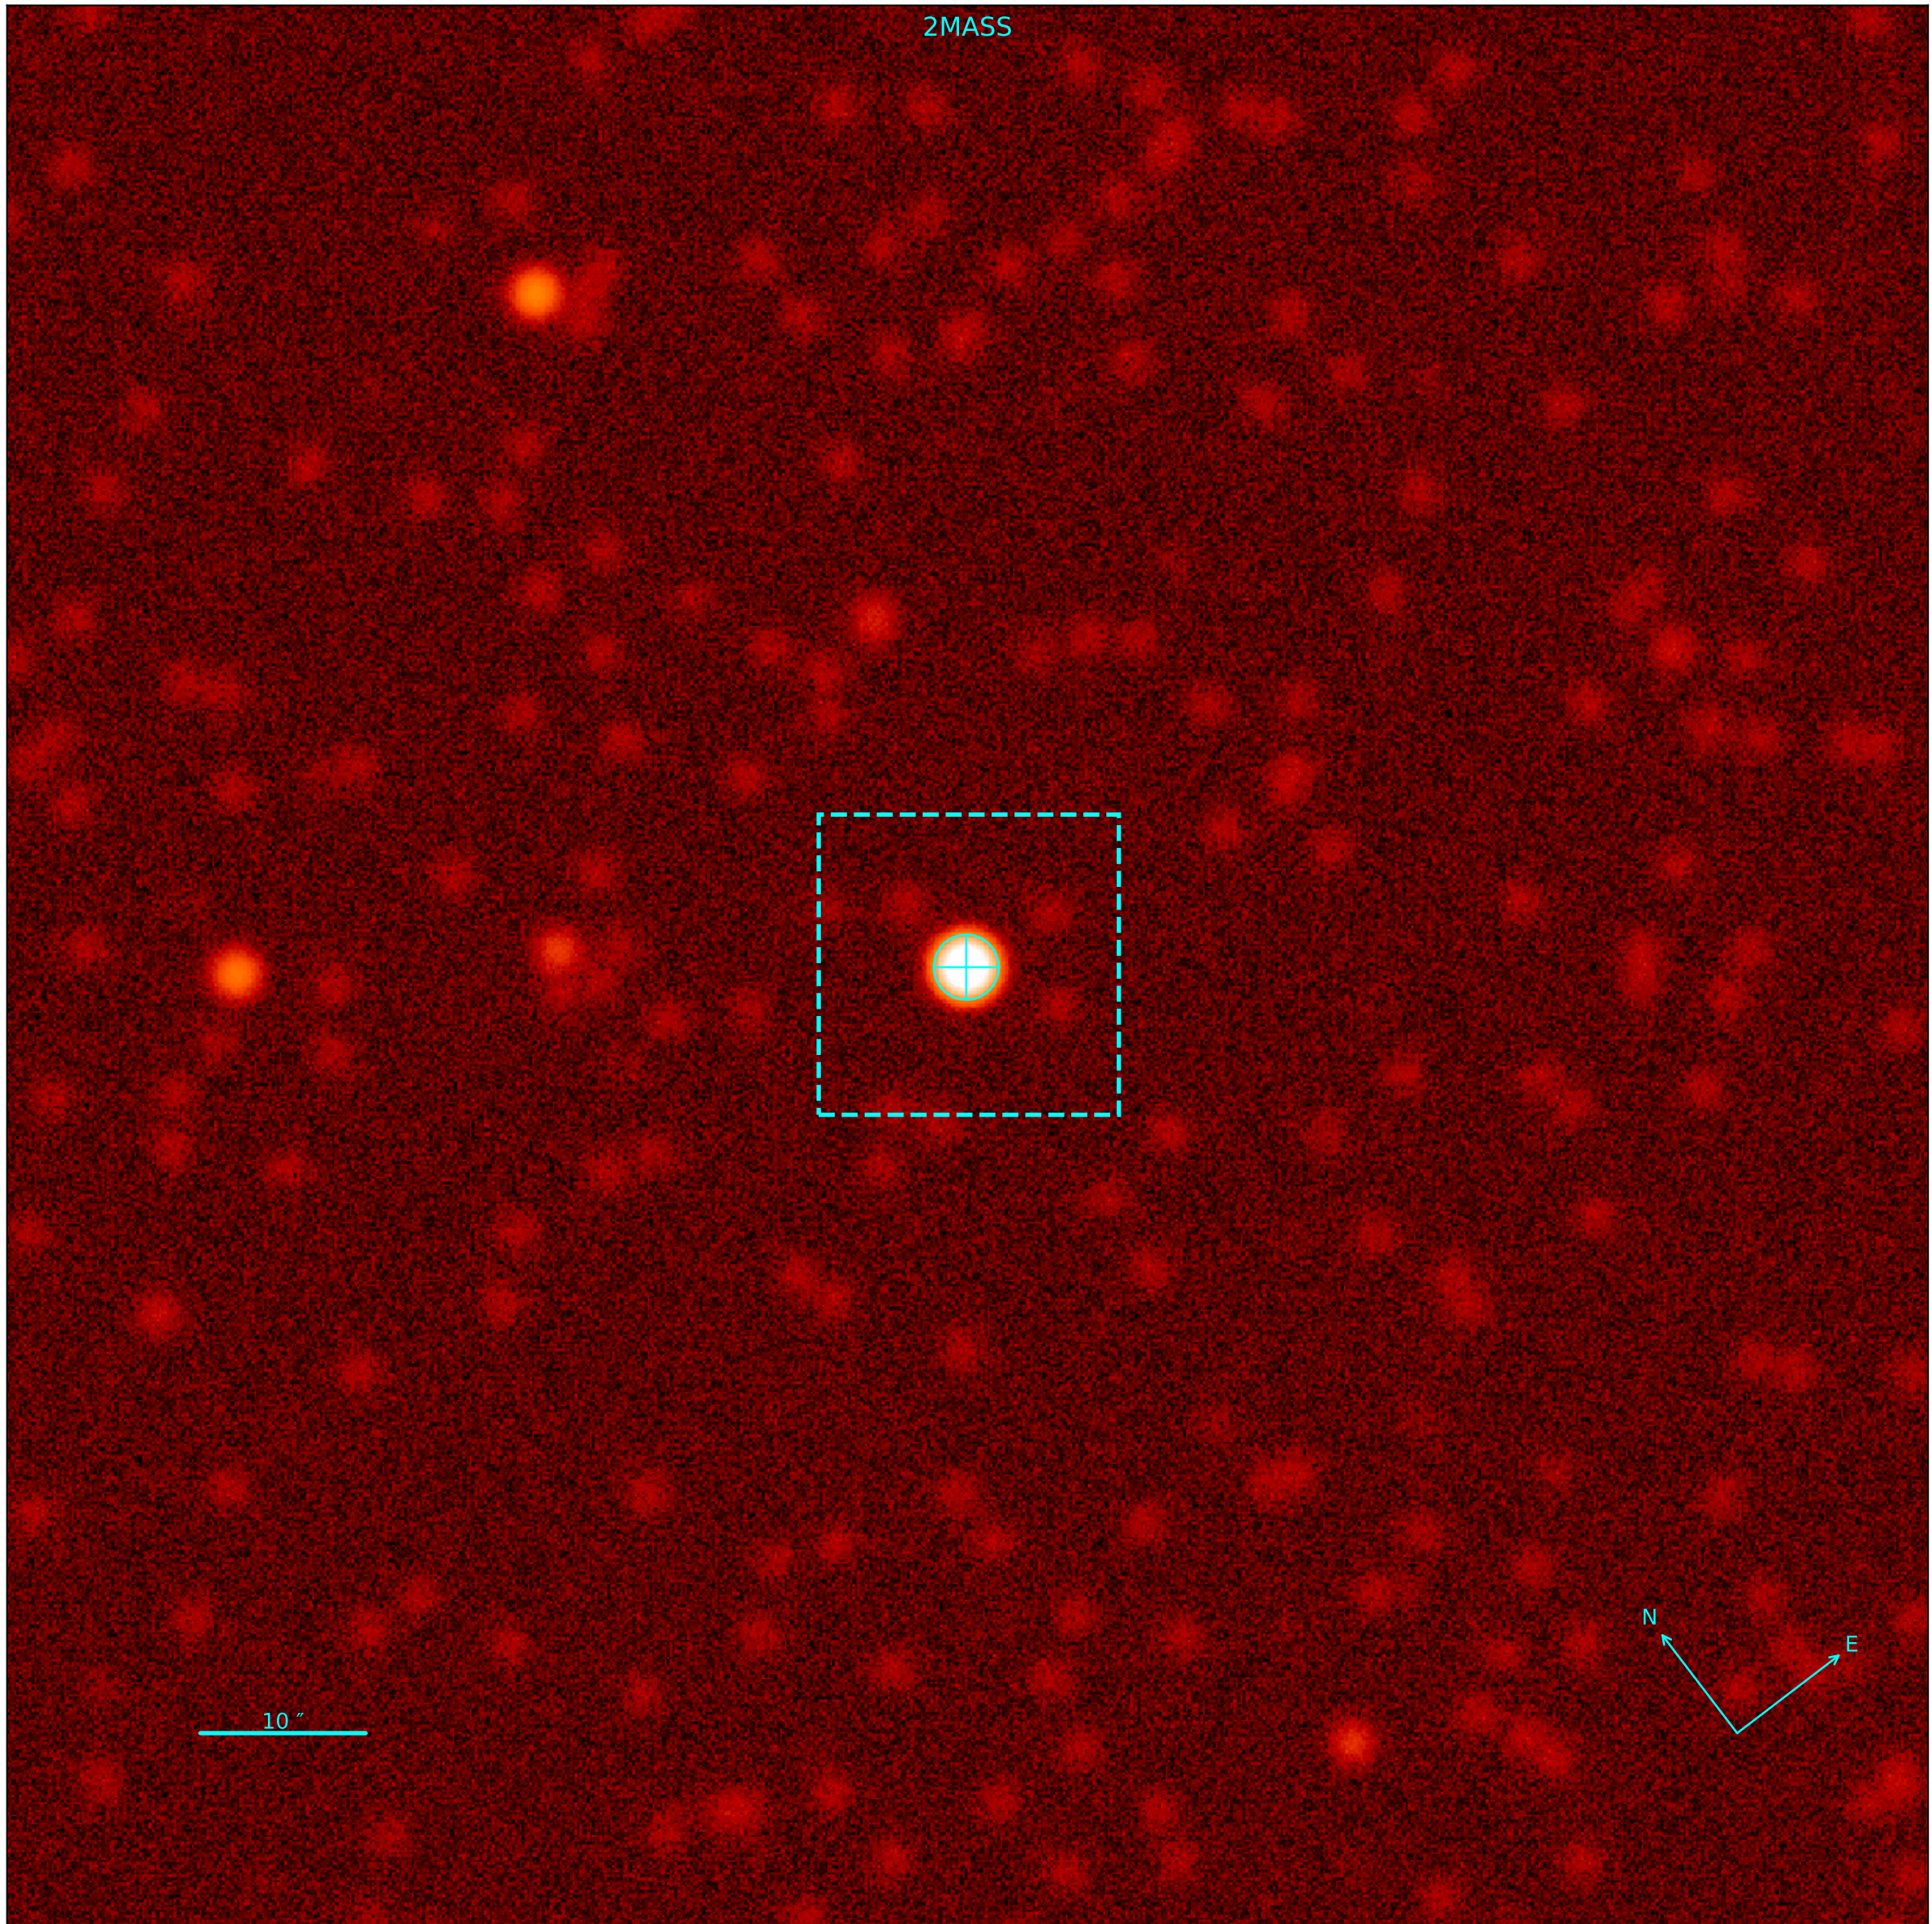

Object: NGC3114NO223
Date: 2024-03-27 23:29:18.709 [2460397.478688758]
RA: 10:05:33.94625336 Dec: -60:02:57.73892884
Gmag: 9.72 Jmag: 8.19

Object: NGC3114NO223
Date: 2024-03-27 23:29:18.709 [2460397.478688758]
RA: 10:05:33.94625336 Dec: -60:02:57.73892884
Gmag: 9.72 Jmag: 8.19