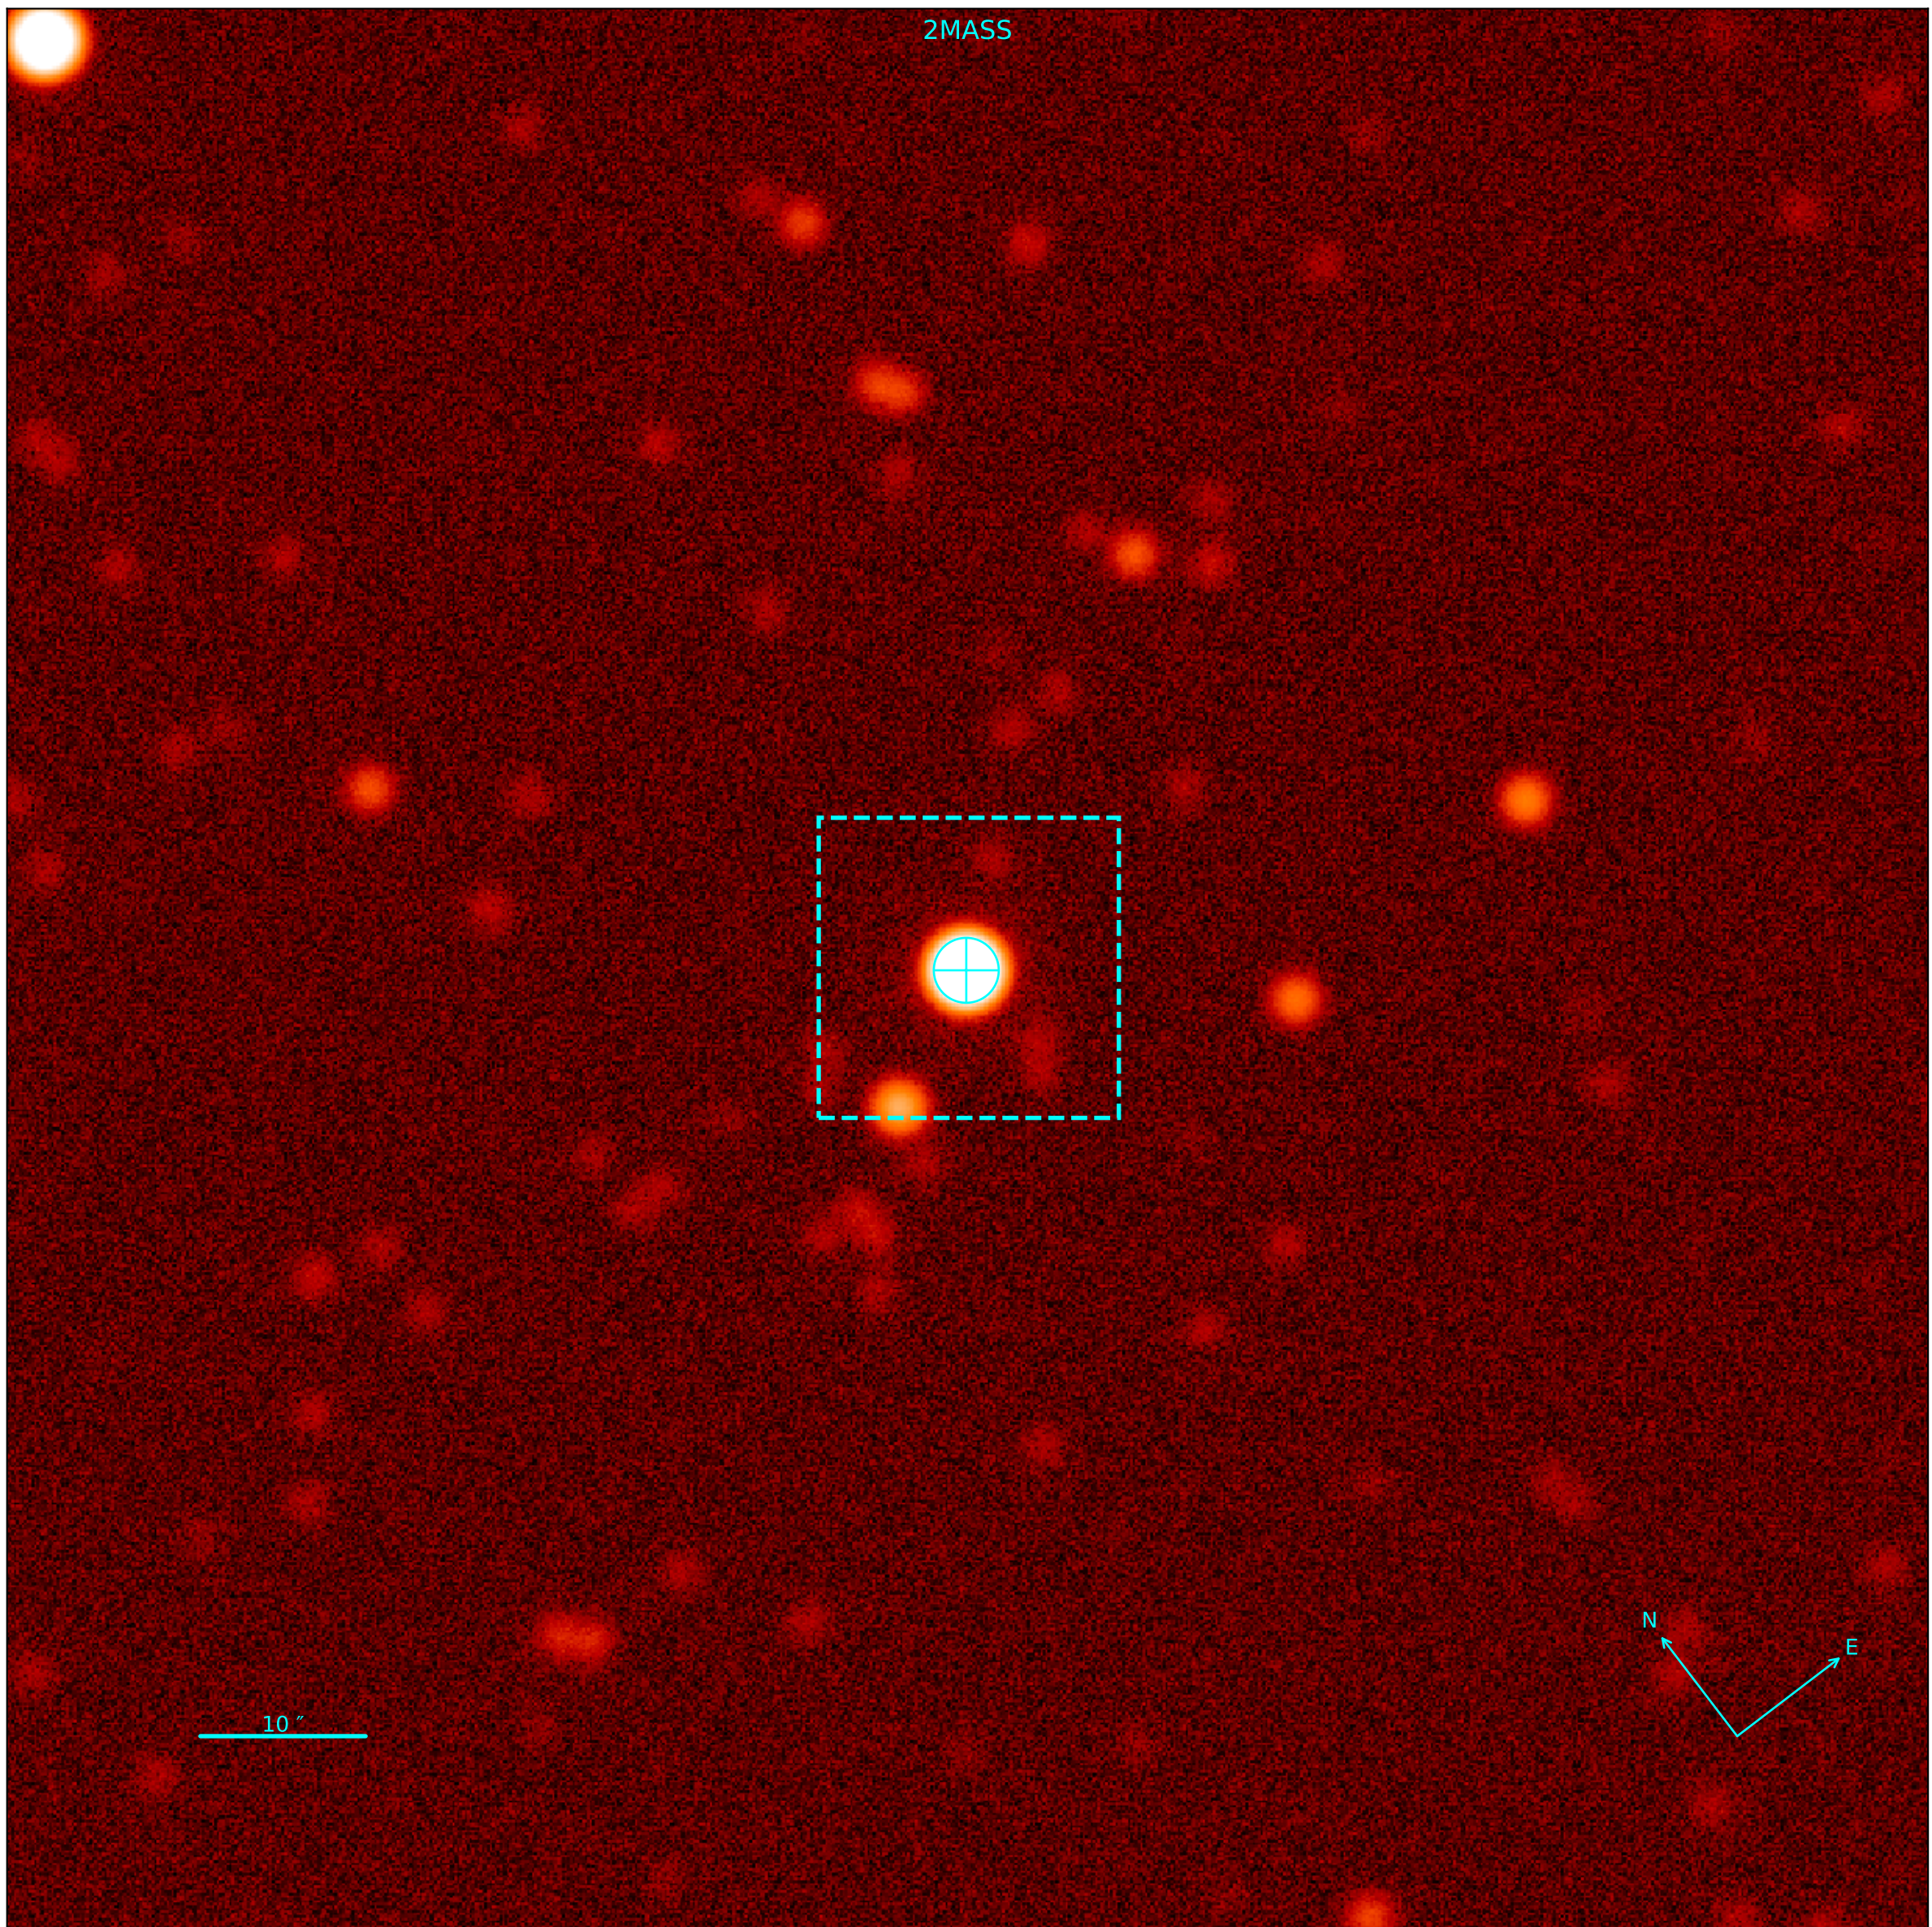

Object: NGC2345NO50
Date: 2024-03-27 23:29:18.709 [2460397.478688758]
RA: 7:08:27.00931825 Dec: -13:12:32.95407394
Gmag: 9.38 Jmag: 6.44

Object: NGC2345NO50
Date: 2024-03-27 23:29:18.709 [2460397.478688758]
RA: 7:08:27.00931825 Dec: -13:12:32.95407394
Gmag: 9.38 Jmag: 6.44