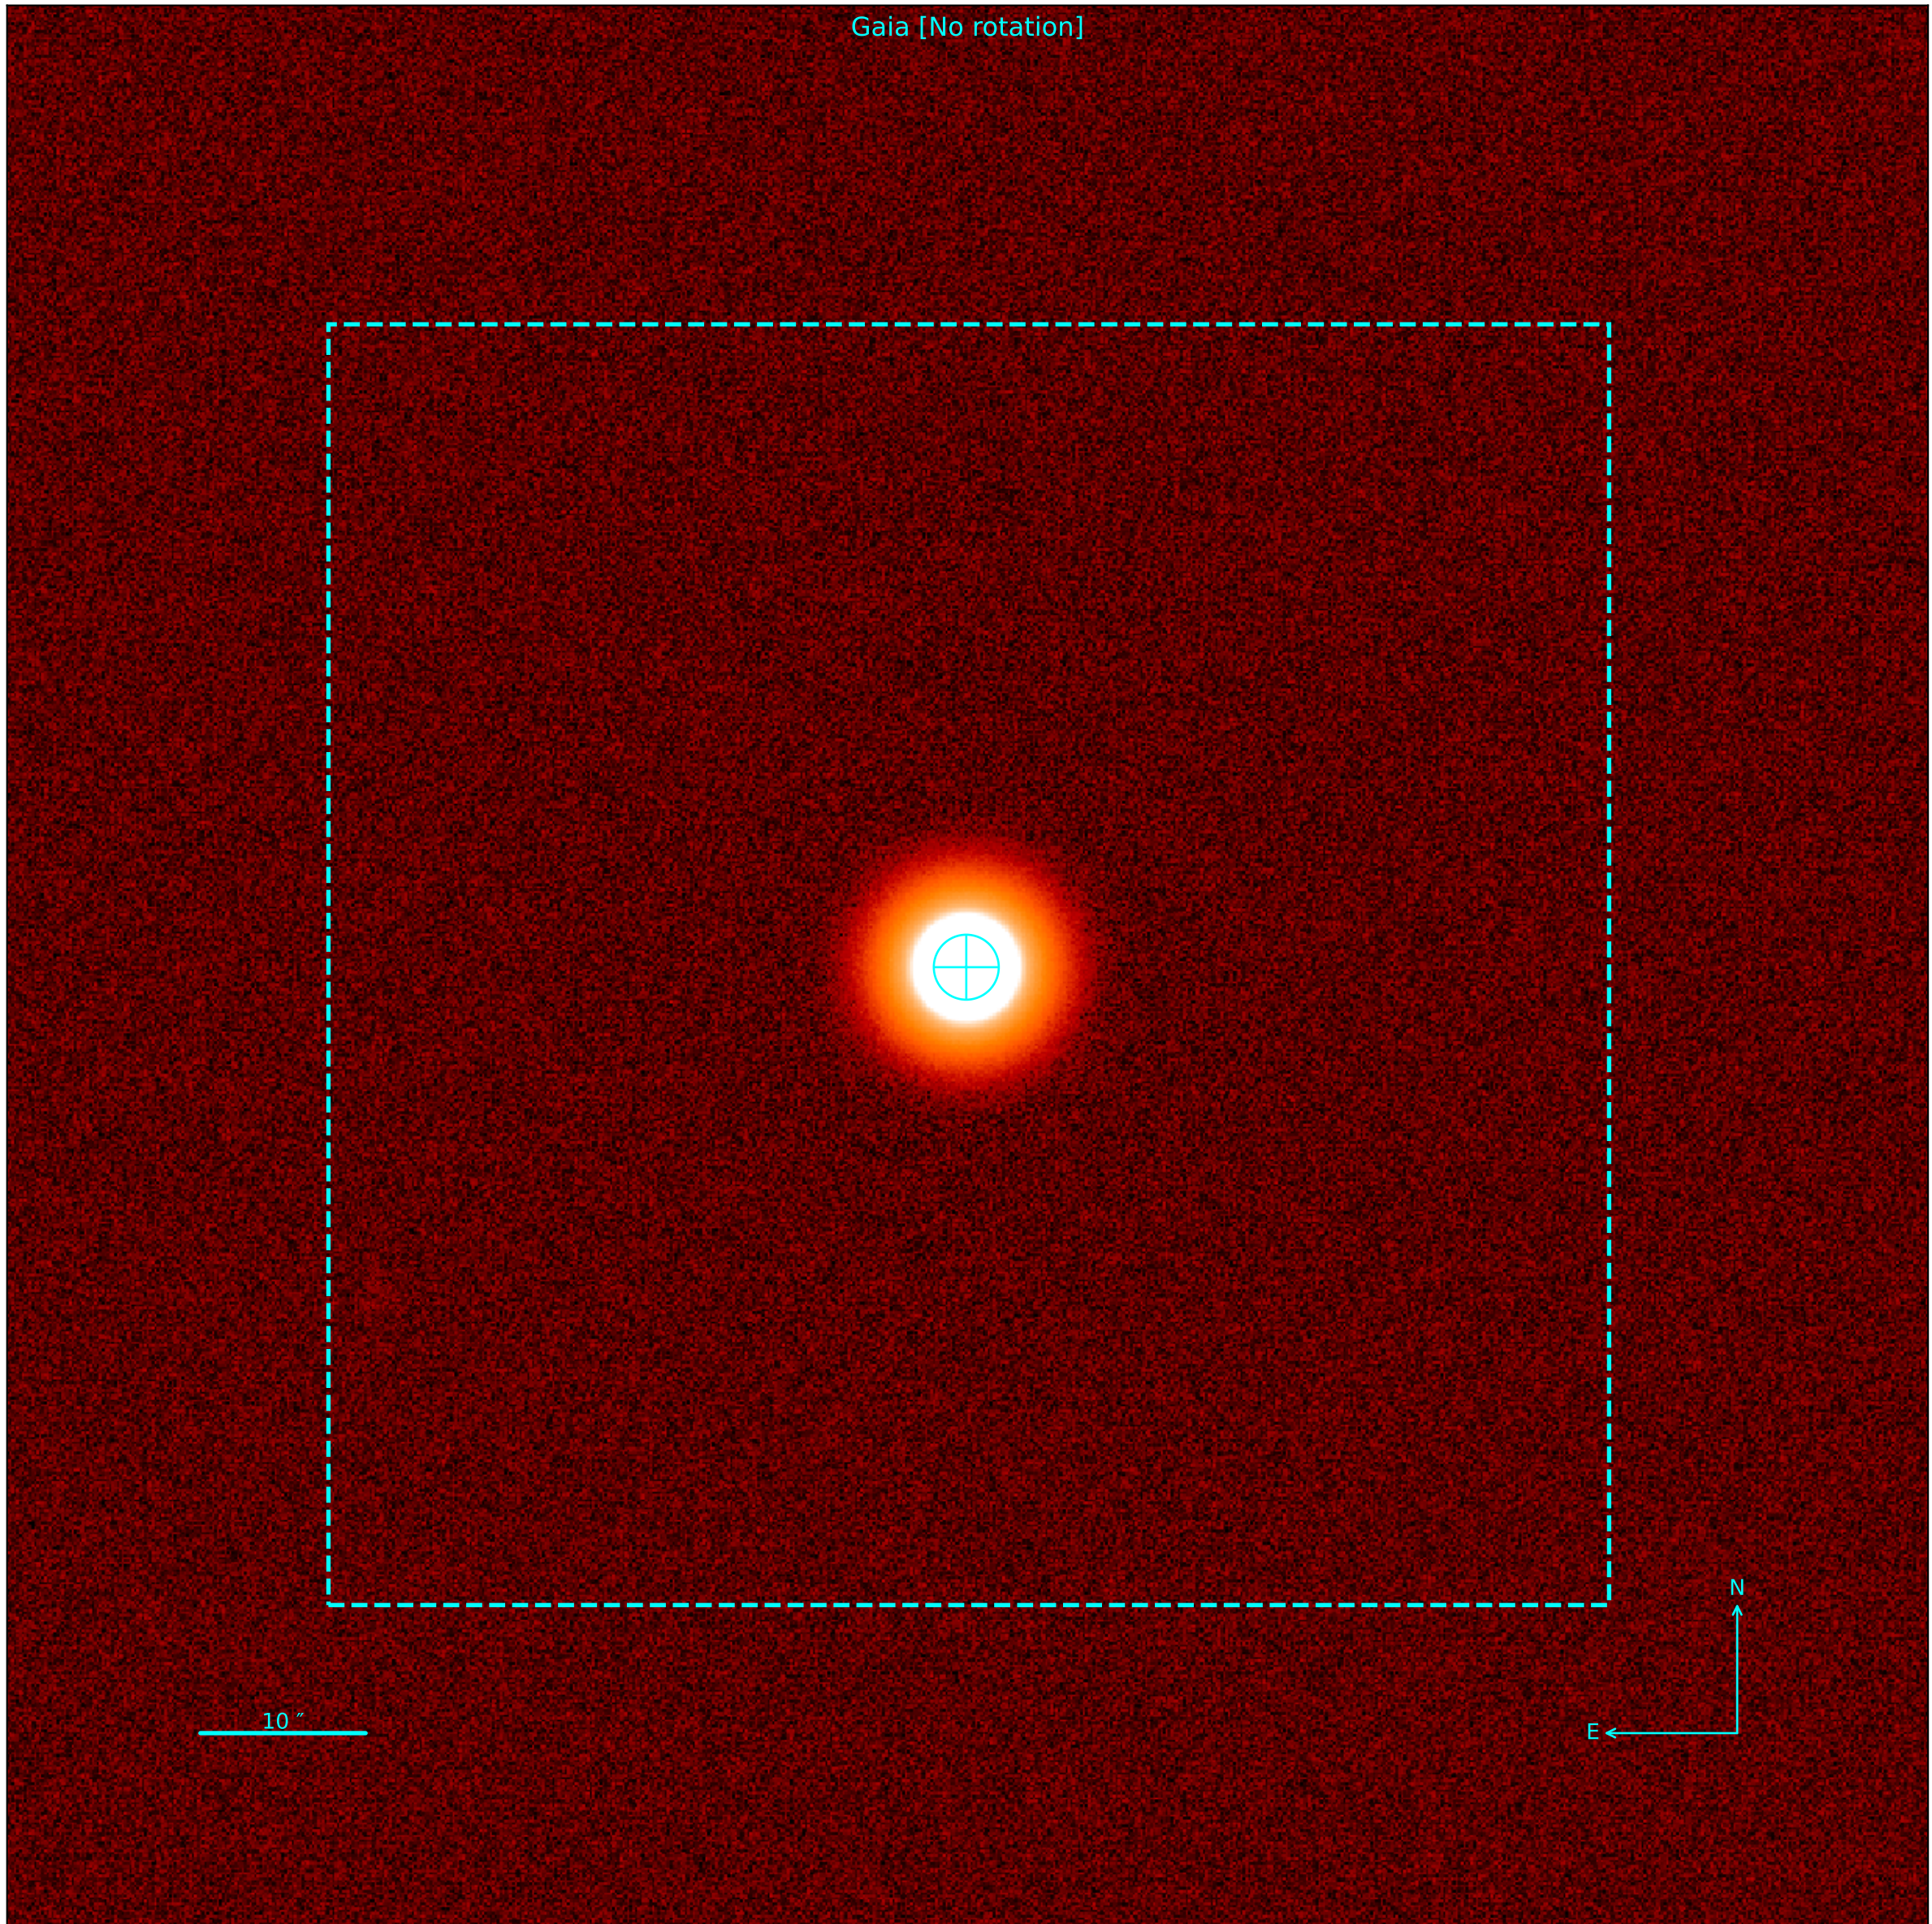

Object: HD23227  
Date: 2024-03-27 23:29:18.709 [2460397.478688758]  
RA: 3:42:14.91179364 Dec: -31:56:17.77306674  
Gmag: 4.94 Jmag: 5.34

Object: HD23227  
Date: 2024-03-27 23:29:18.709 [2460397.478688758]  
RA: 3:42:14.91179364 Dec: -31:56:17.77306674  
Gmag: 4.94 Jmag: 5.34

Object: HD23227  
Date: 2024-03-27 23:29:18.709 [2460397.478688758]  
RA: 3:42:14.91179364 Dec: -31:56:17.77306674  
Gmag: 4.94 Jmag: 5.34

Gaia [No rotation]

Object: HD23227  
Date: 2024-03-27 23:29:18.709 [2460397.478688758]  
RA: 3:42:14.91179364 Dec: -31:56:17.77306674  
Gmag: 4.94 Jmag: 5.34

2MASS [No rotation]