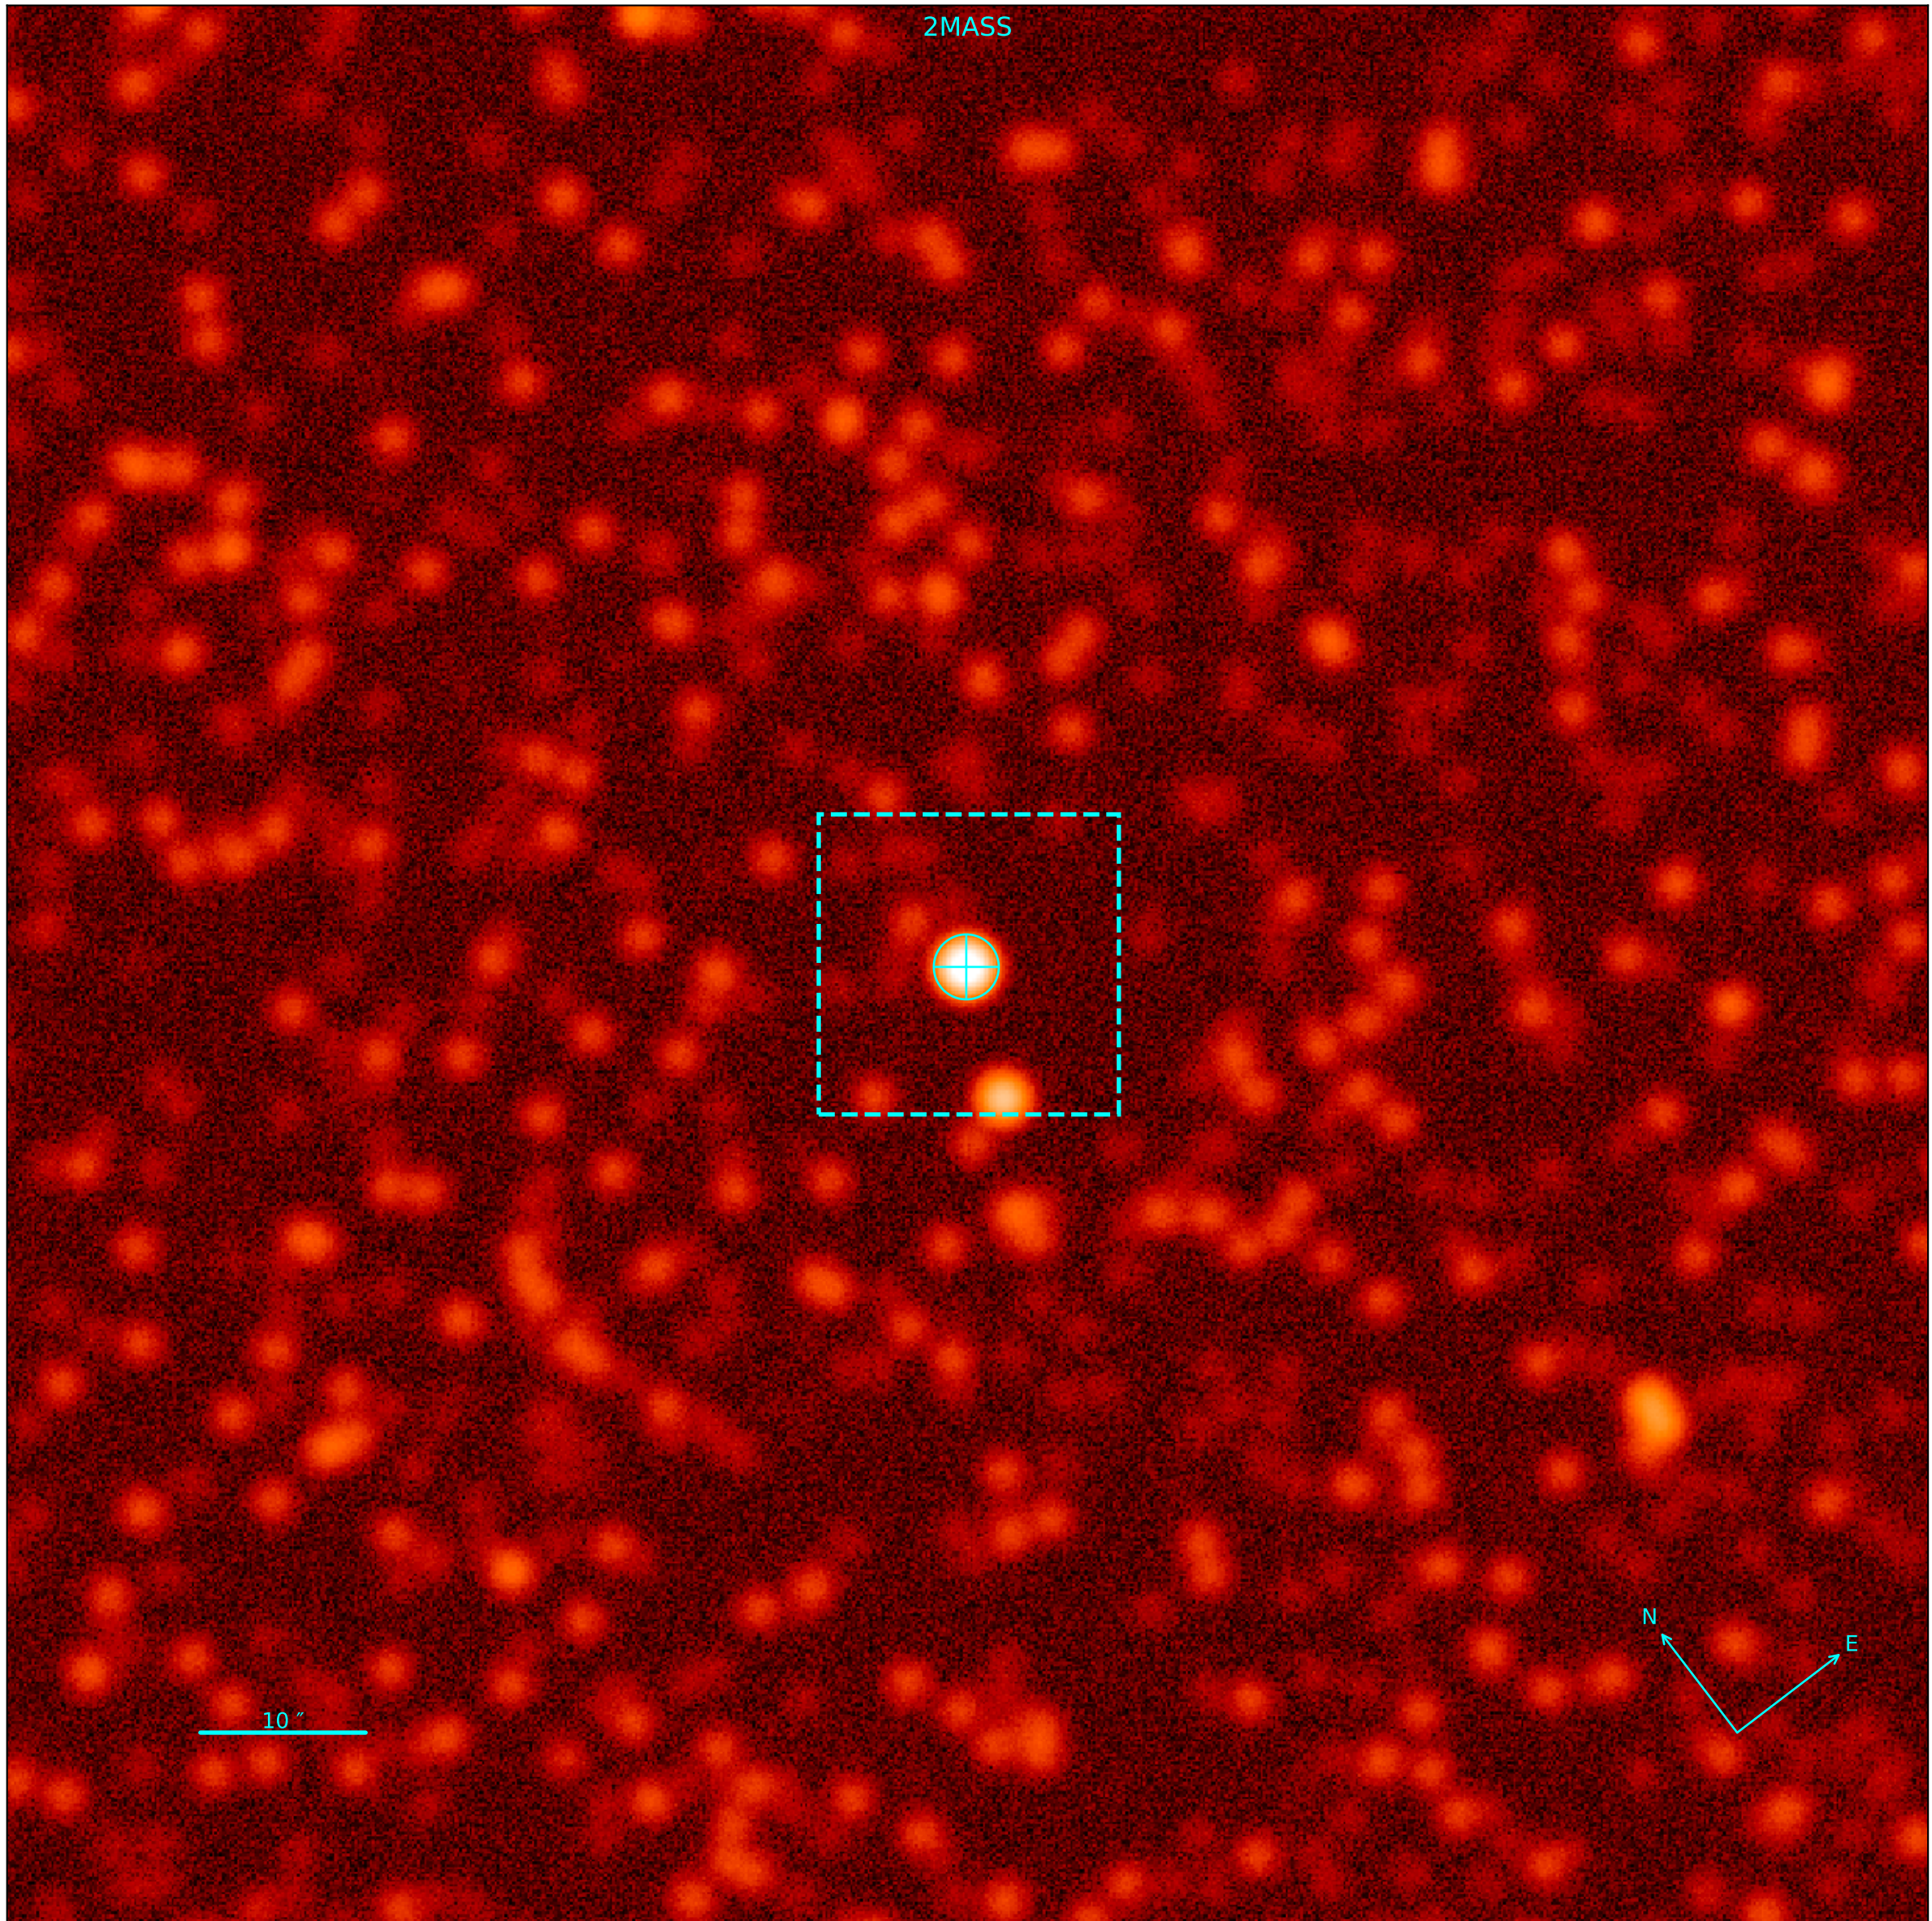

Object: NGC6705NO160  
Date: 2024-01-31 23:06:55.023 [2460341.463136842]  
RA: 18:51:40.33743893 Dec: -6:17:13.00772815  
Gmag: 10.98 Jmag: 8.77

Object: NGC6705NO160  
Date: 2024-01-31 23:06:55.023 [2460341.463136842]  
RA: 18:51:40.33743893 Dec: -6:17:13.00772815  
Gmag: 10.98 Jmag: 8.77