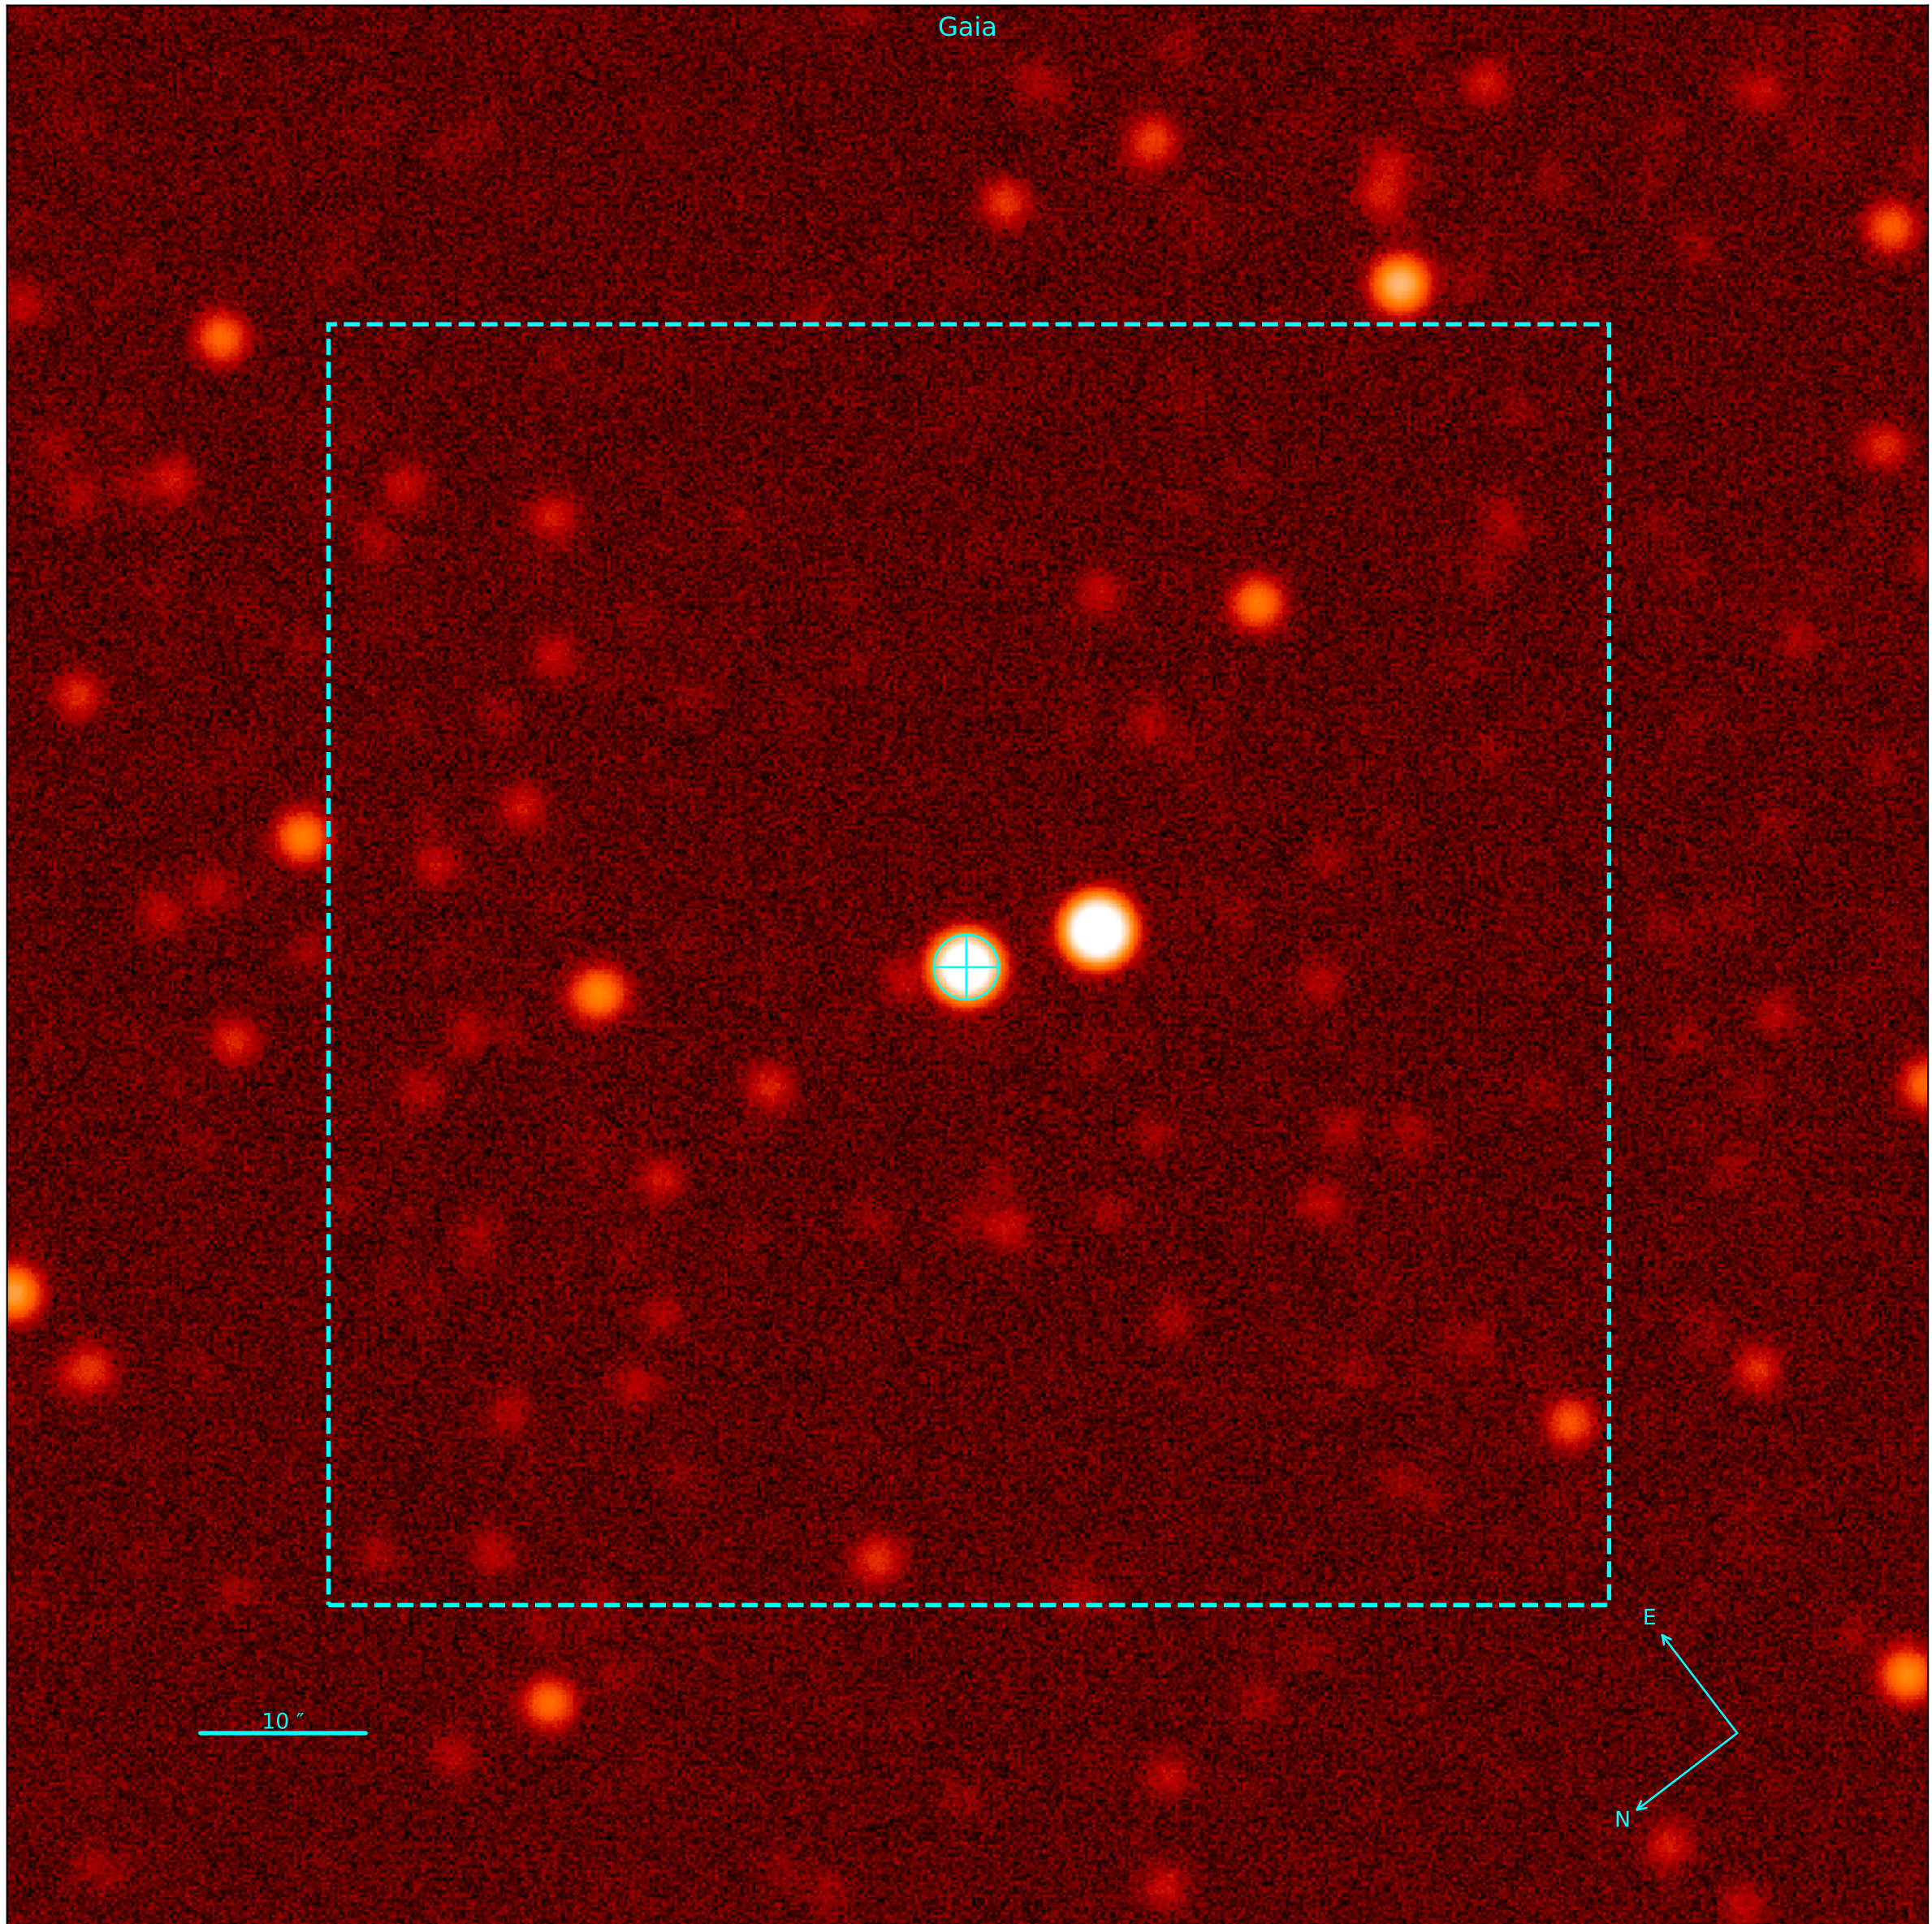

Object: NGC6705NO160  
Date: 2024-01-31 23:06:55.023 [2460341.463136842]  
RA: 18:51:40.33743893 Dec: -6:17:13.00772815  
Gmag: 10.98 Jmag: 8.77

Object: NGC6705NO160  
Date: 2024-01-31 23:06:55.023 [2460341.463136842]  
RA: 18:51:40.33743893 Dec: -6:17:13.00772815  
Gmag: 10.98 Jmag: 8.77