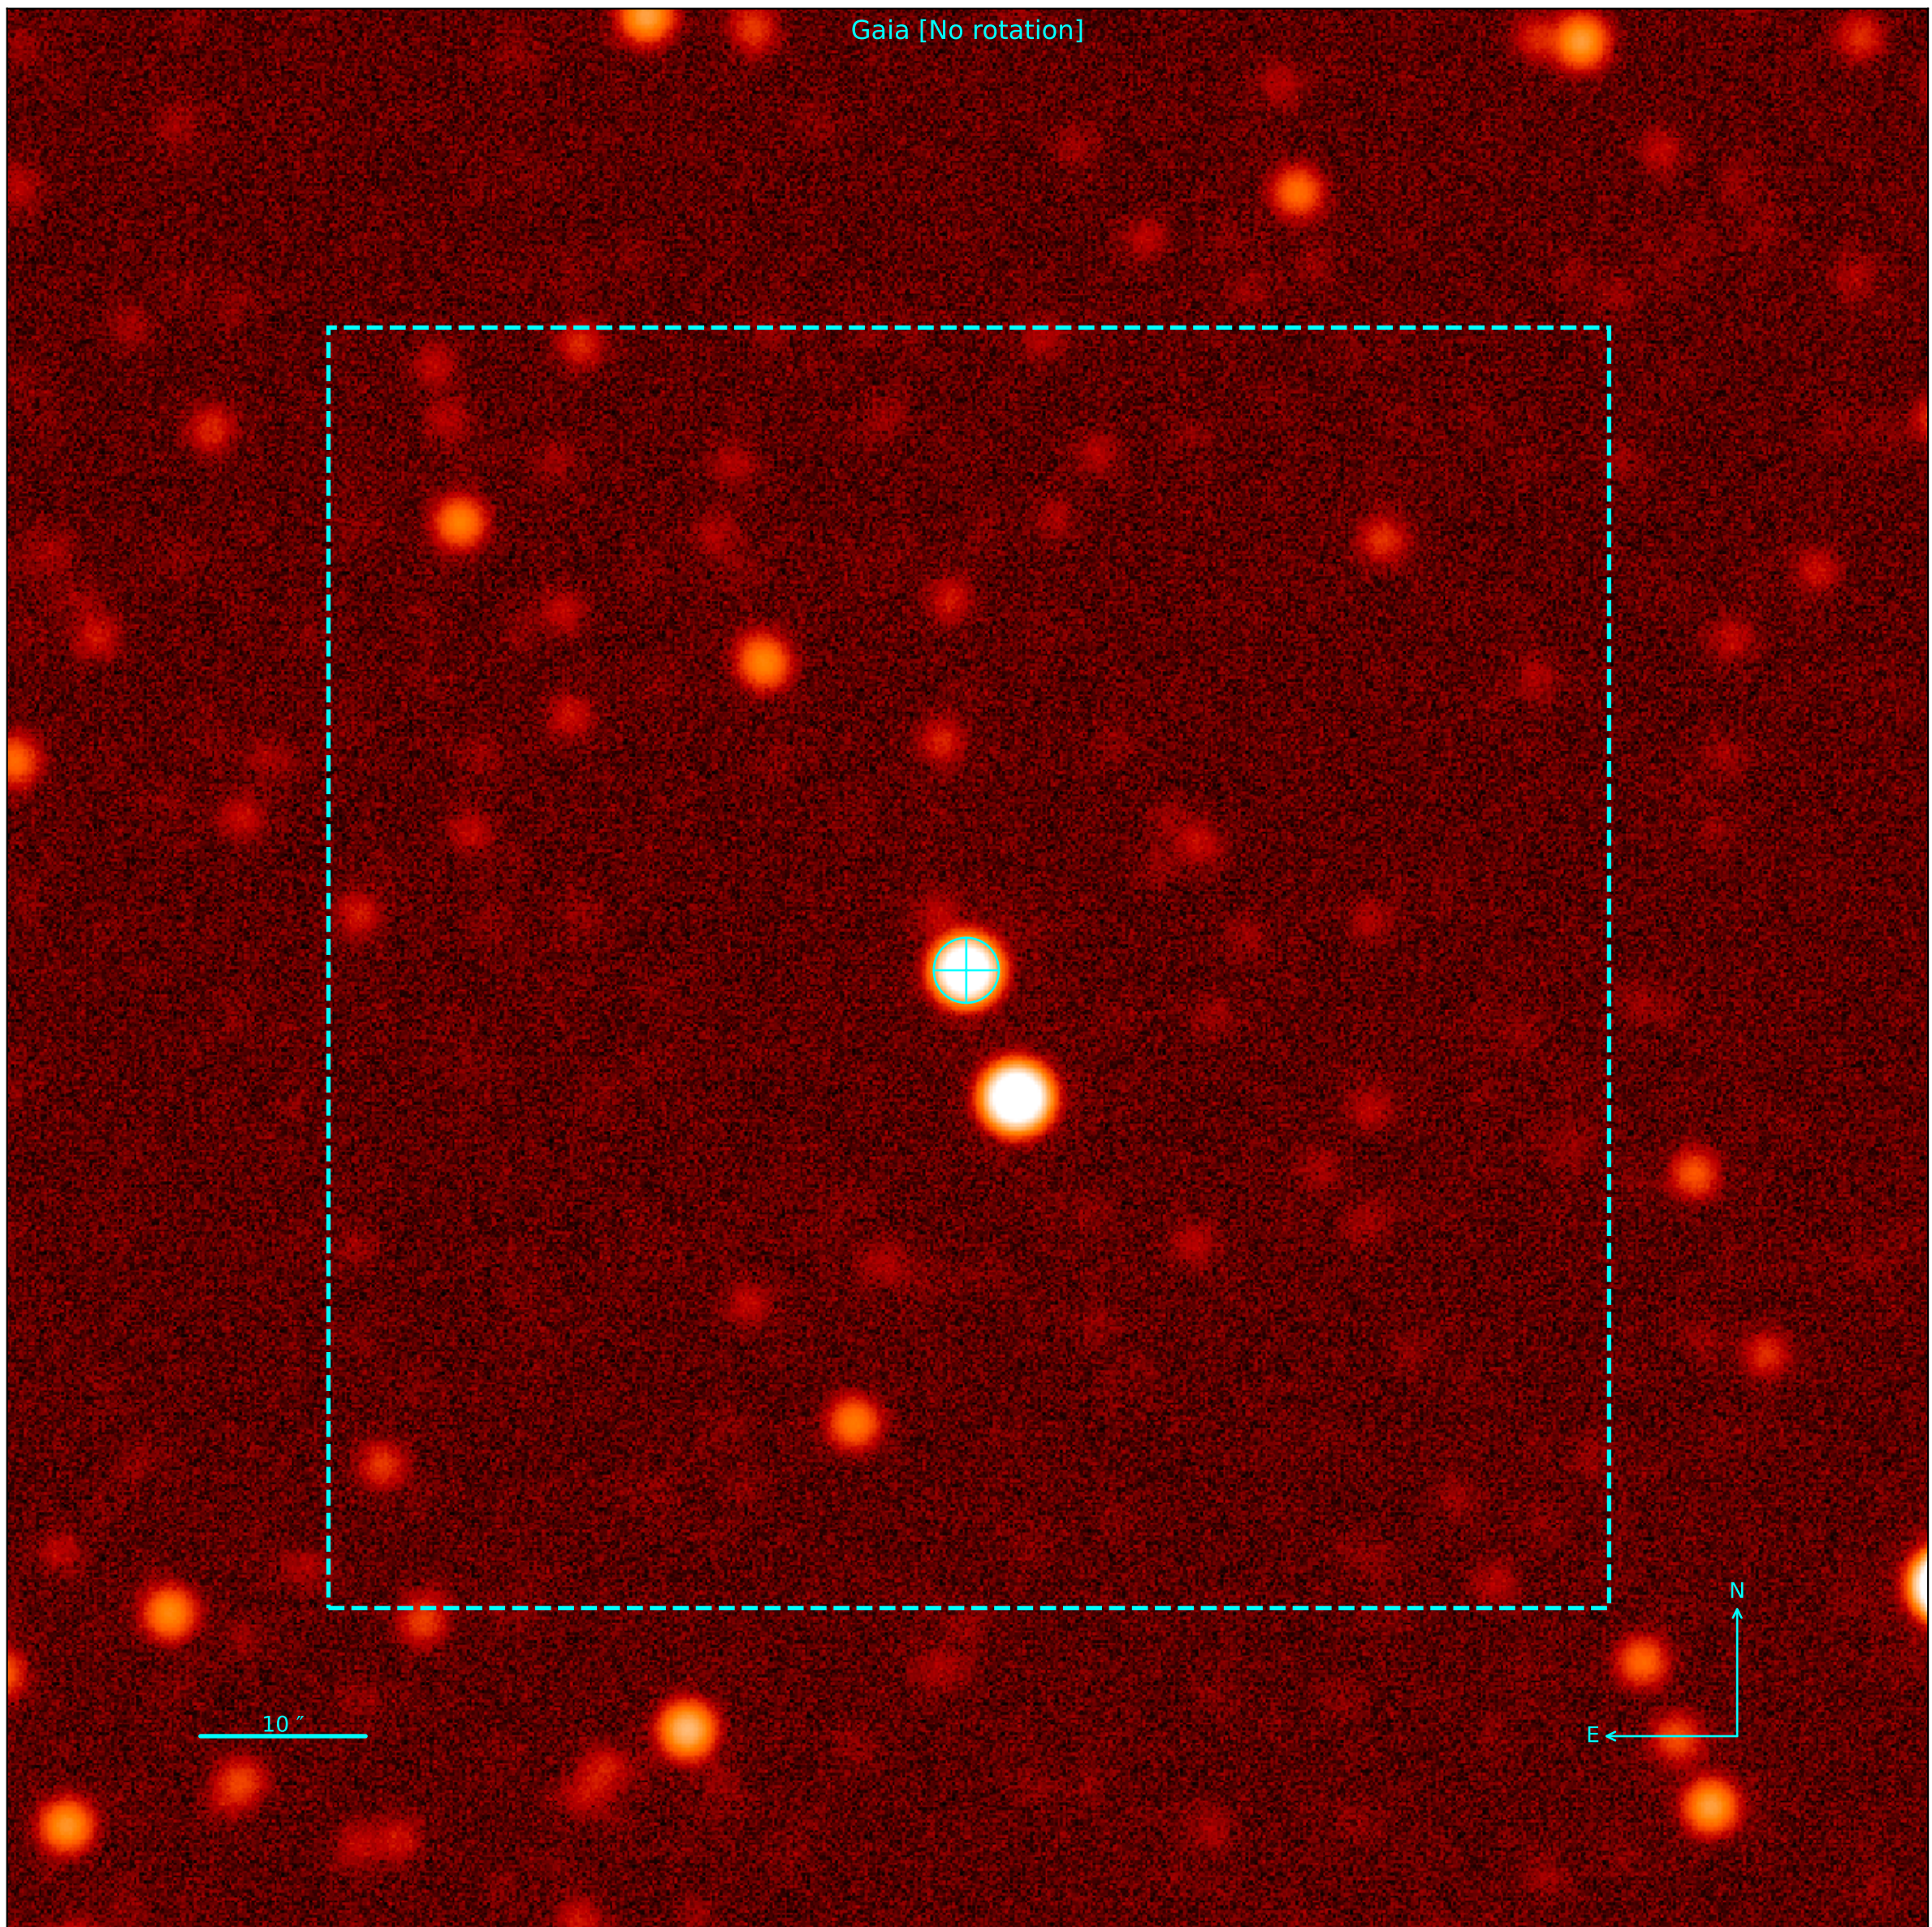

Object: NGC6705NO160  
Date: 2024-01-31 23:06:55.023 [2460341.463136842]  
RA: 18:51:40.33743893 Dec: -6:17:13.00772815  
Gmag: 10.98 Jmag: 8.77

Object: NGC6705NO160  
Date: 2024-01-31 23:06:55.023 [2460341.463136842]  
RA: 18:51:40.33743893 Dec: -6:17:13.00772815  
Gmag: 10.98 Jmag: 8.77