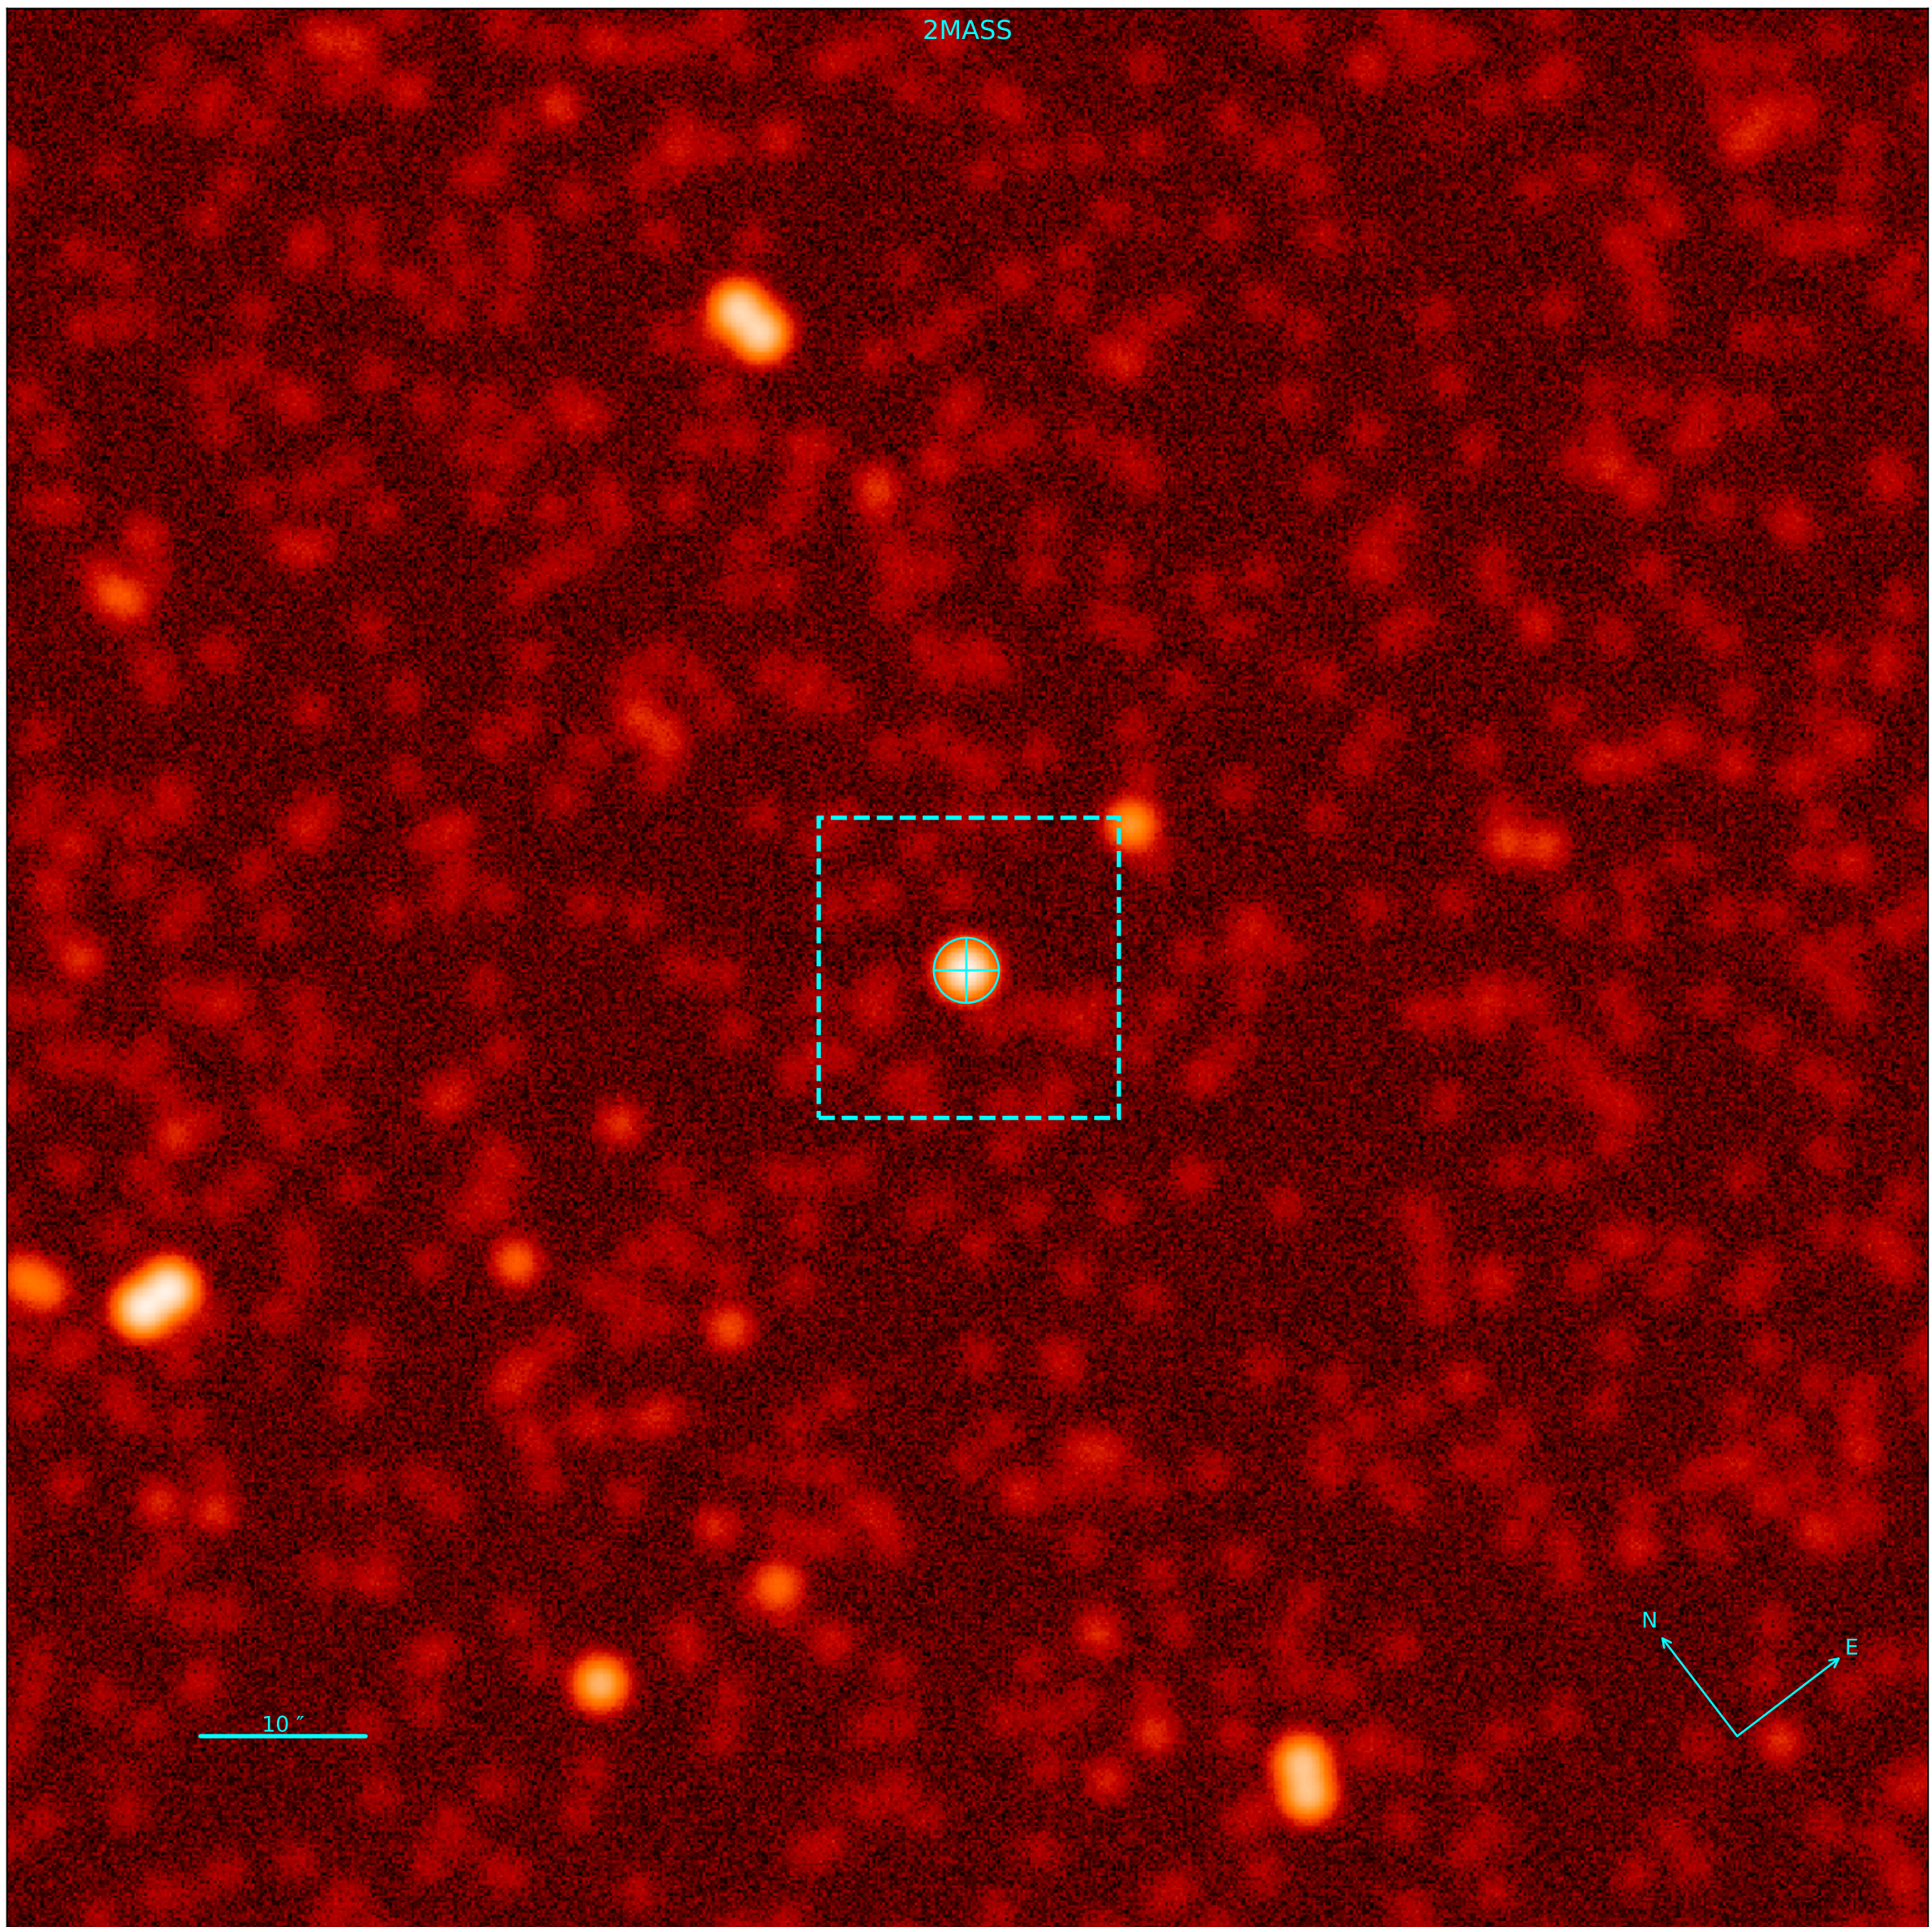

Object: NGC6705NO1364
Date: 2024-01-31 23:06:55.023 [2460341.463136842]
RA: 18:50:57.55092358 Dec: -6:13:46.2501227
Gmag: 11.39 Jmag: 9.43

Object: NGC6705NO1364
Date: 2024-01-31 23:06:55.023 [2460341.463136842]
RA: 18:50:57.55092358 Dec: -6:13:46.2501227
Gmag: 11.39 Jmag: 9.43