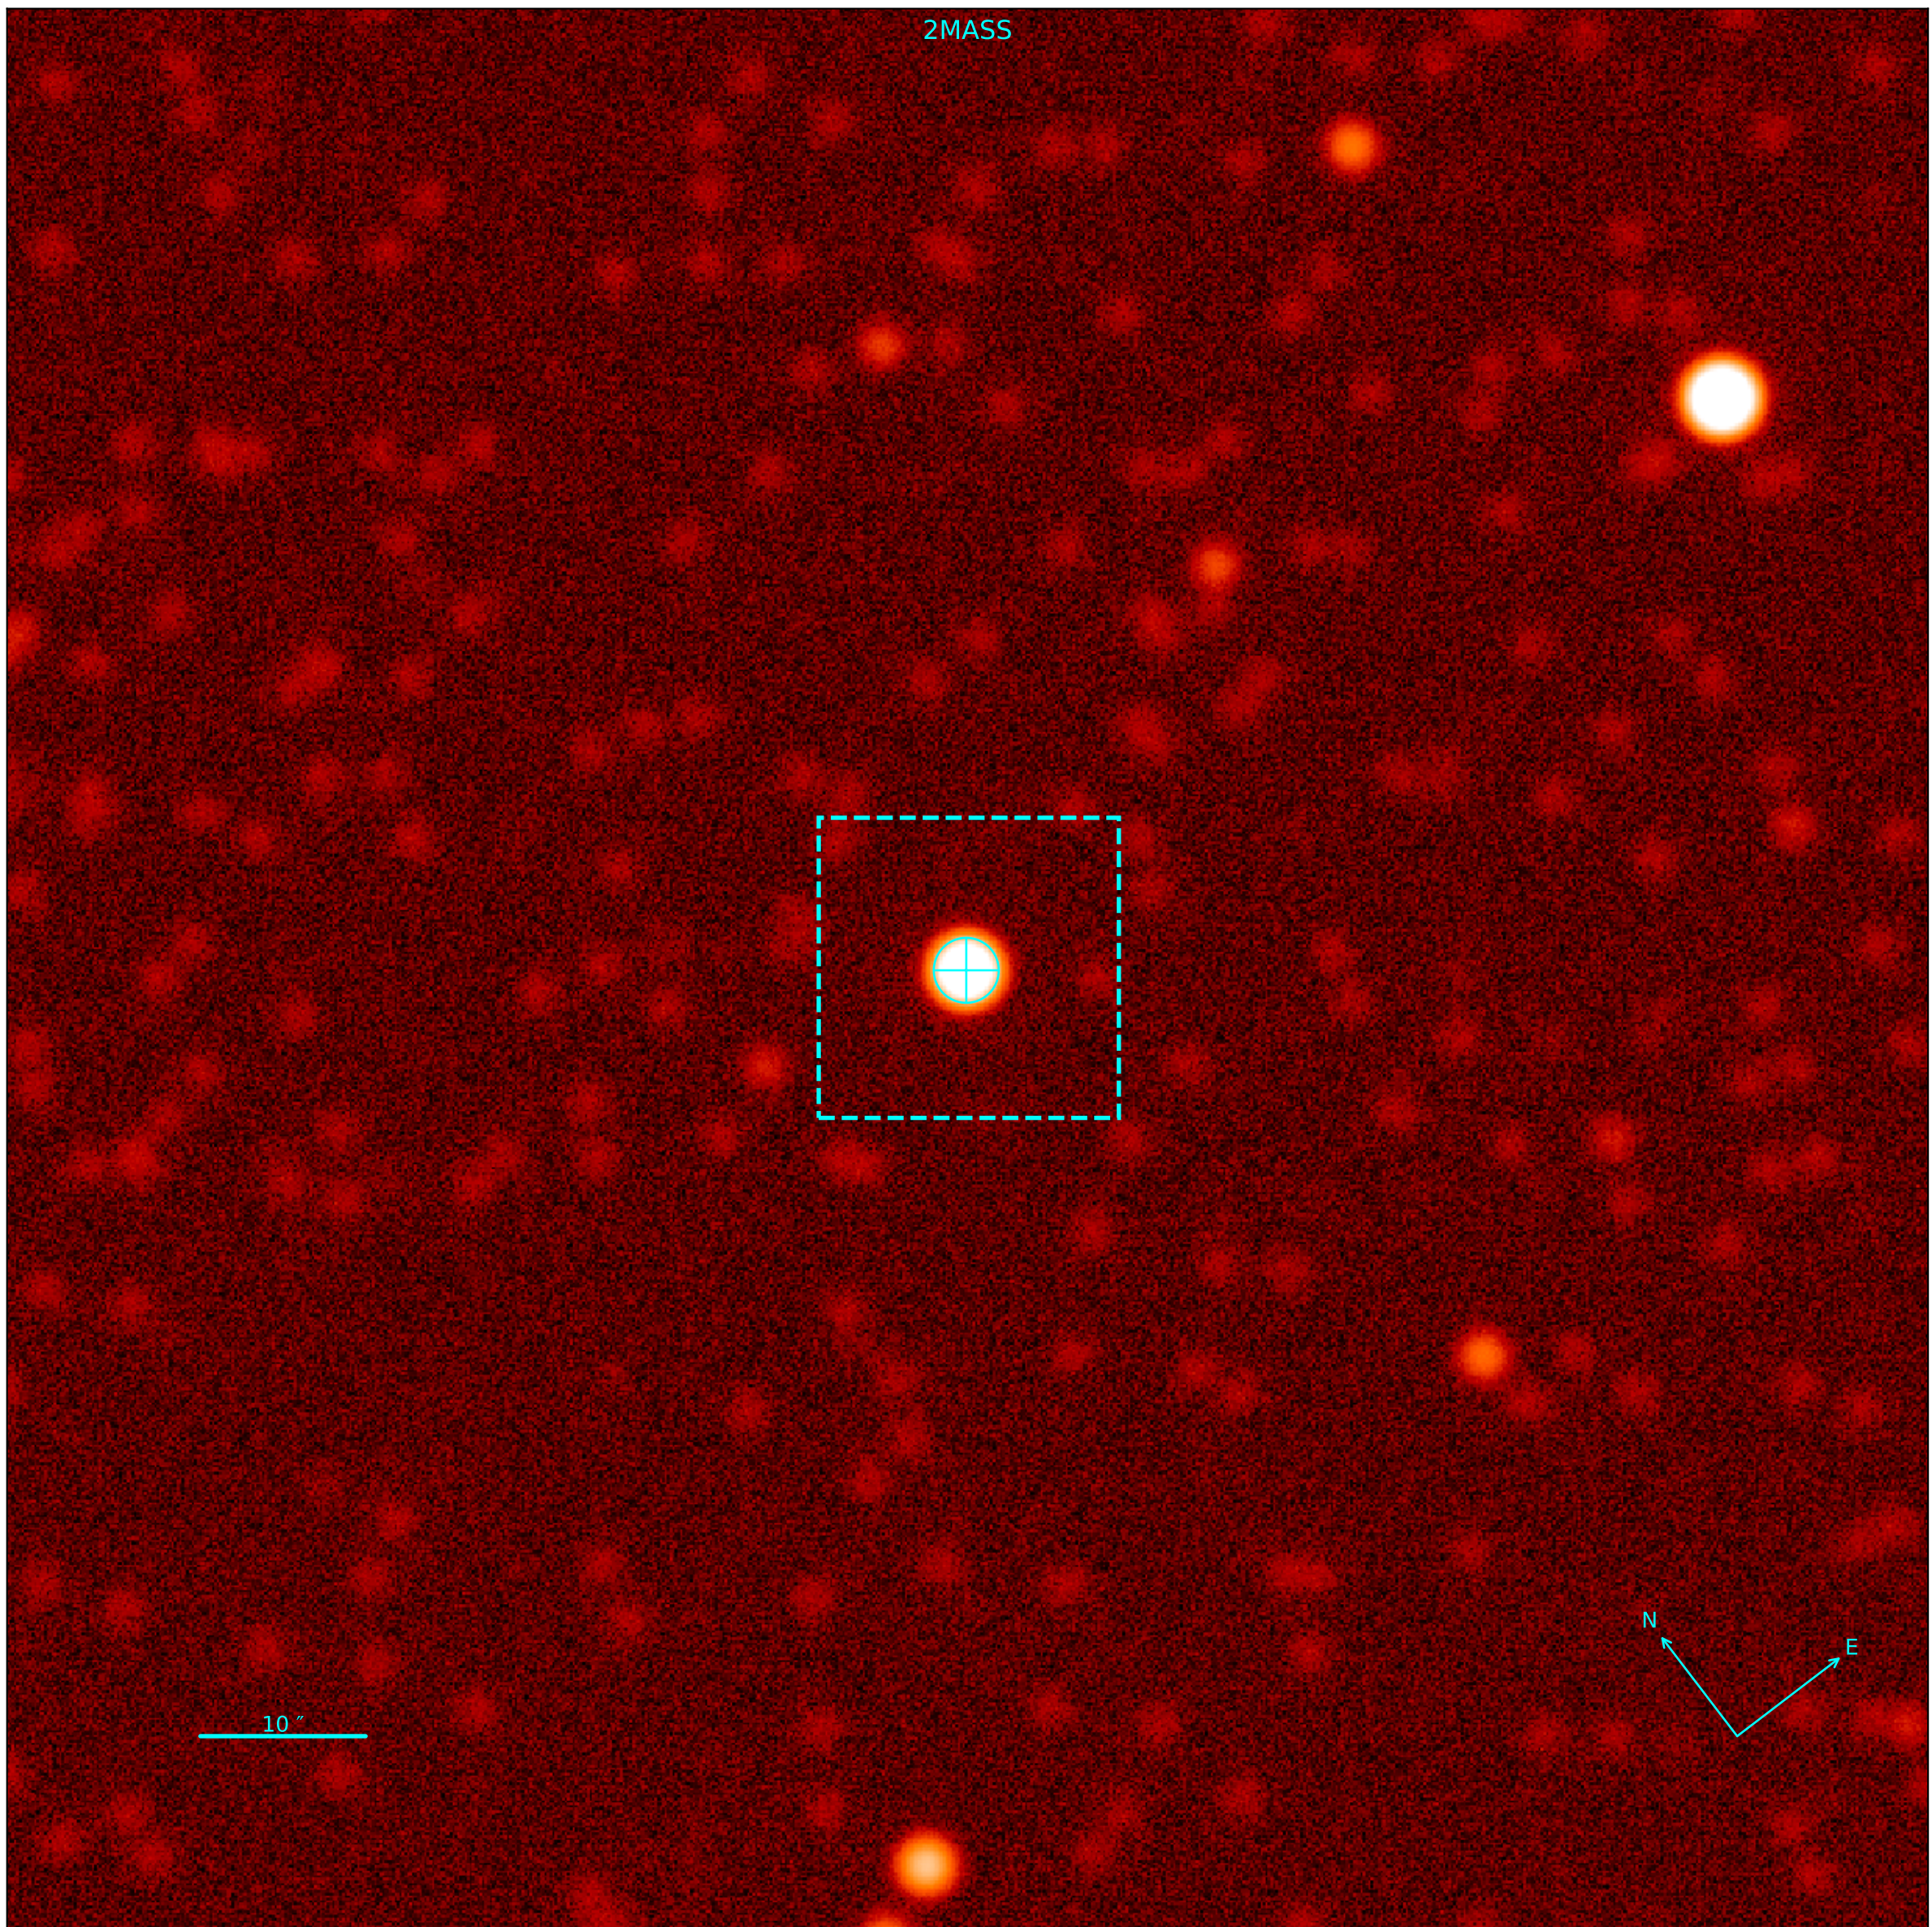

Object: NGC5822NO375
Date: 2024-01-31 23:06:55.023 [2460341.463136842]
RA: 15:03:15.81265805 Dec: -54:16:39.29991106
Gmag: 9.31 Jmag: 7.50

Object: NGC5822NO375
Date: 2024-01-31 23:06:55.023 [2460341.463136842]
RA: 15:03:15.81265805 Dec: -54:16:39.29991106
Gmag: 9.31 Jmag: 7.50