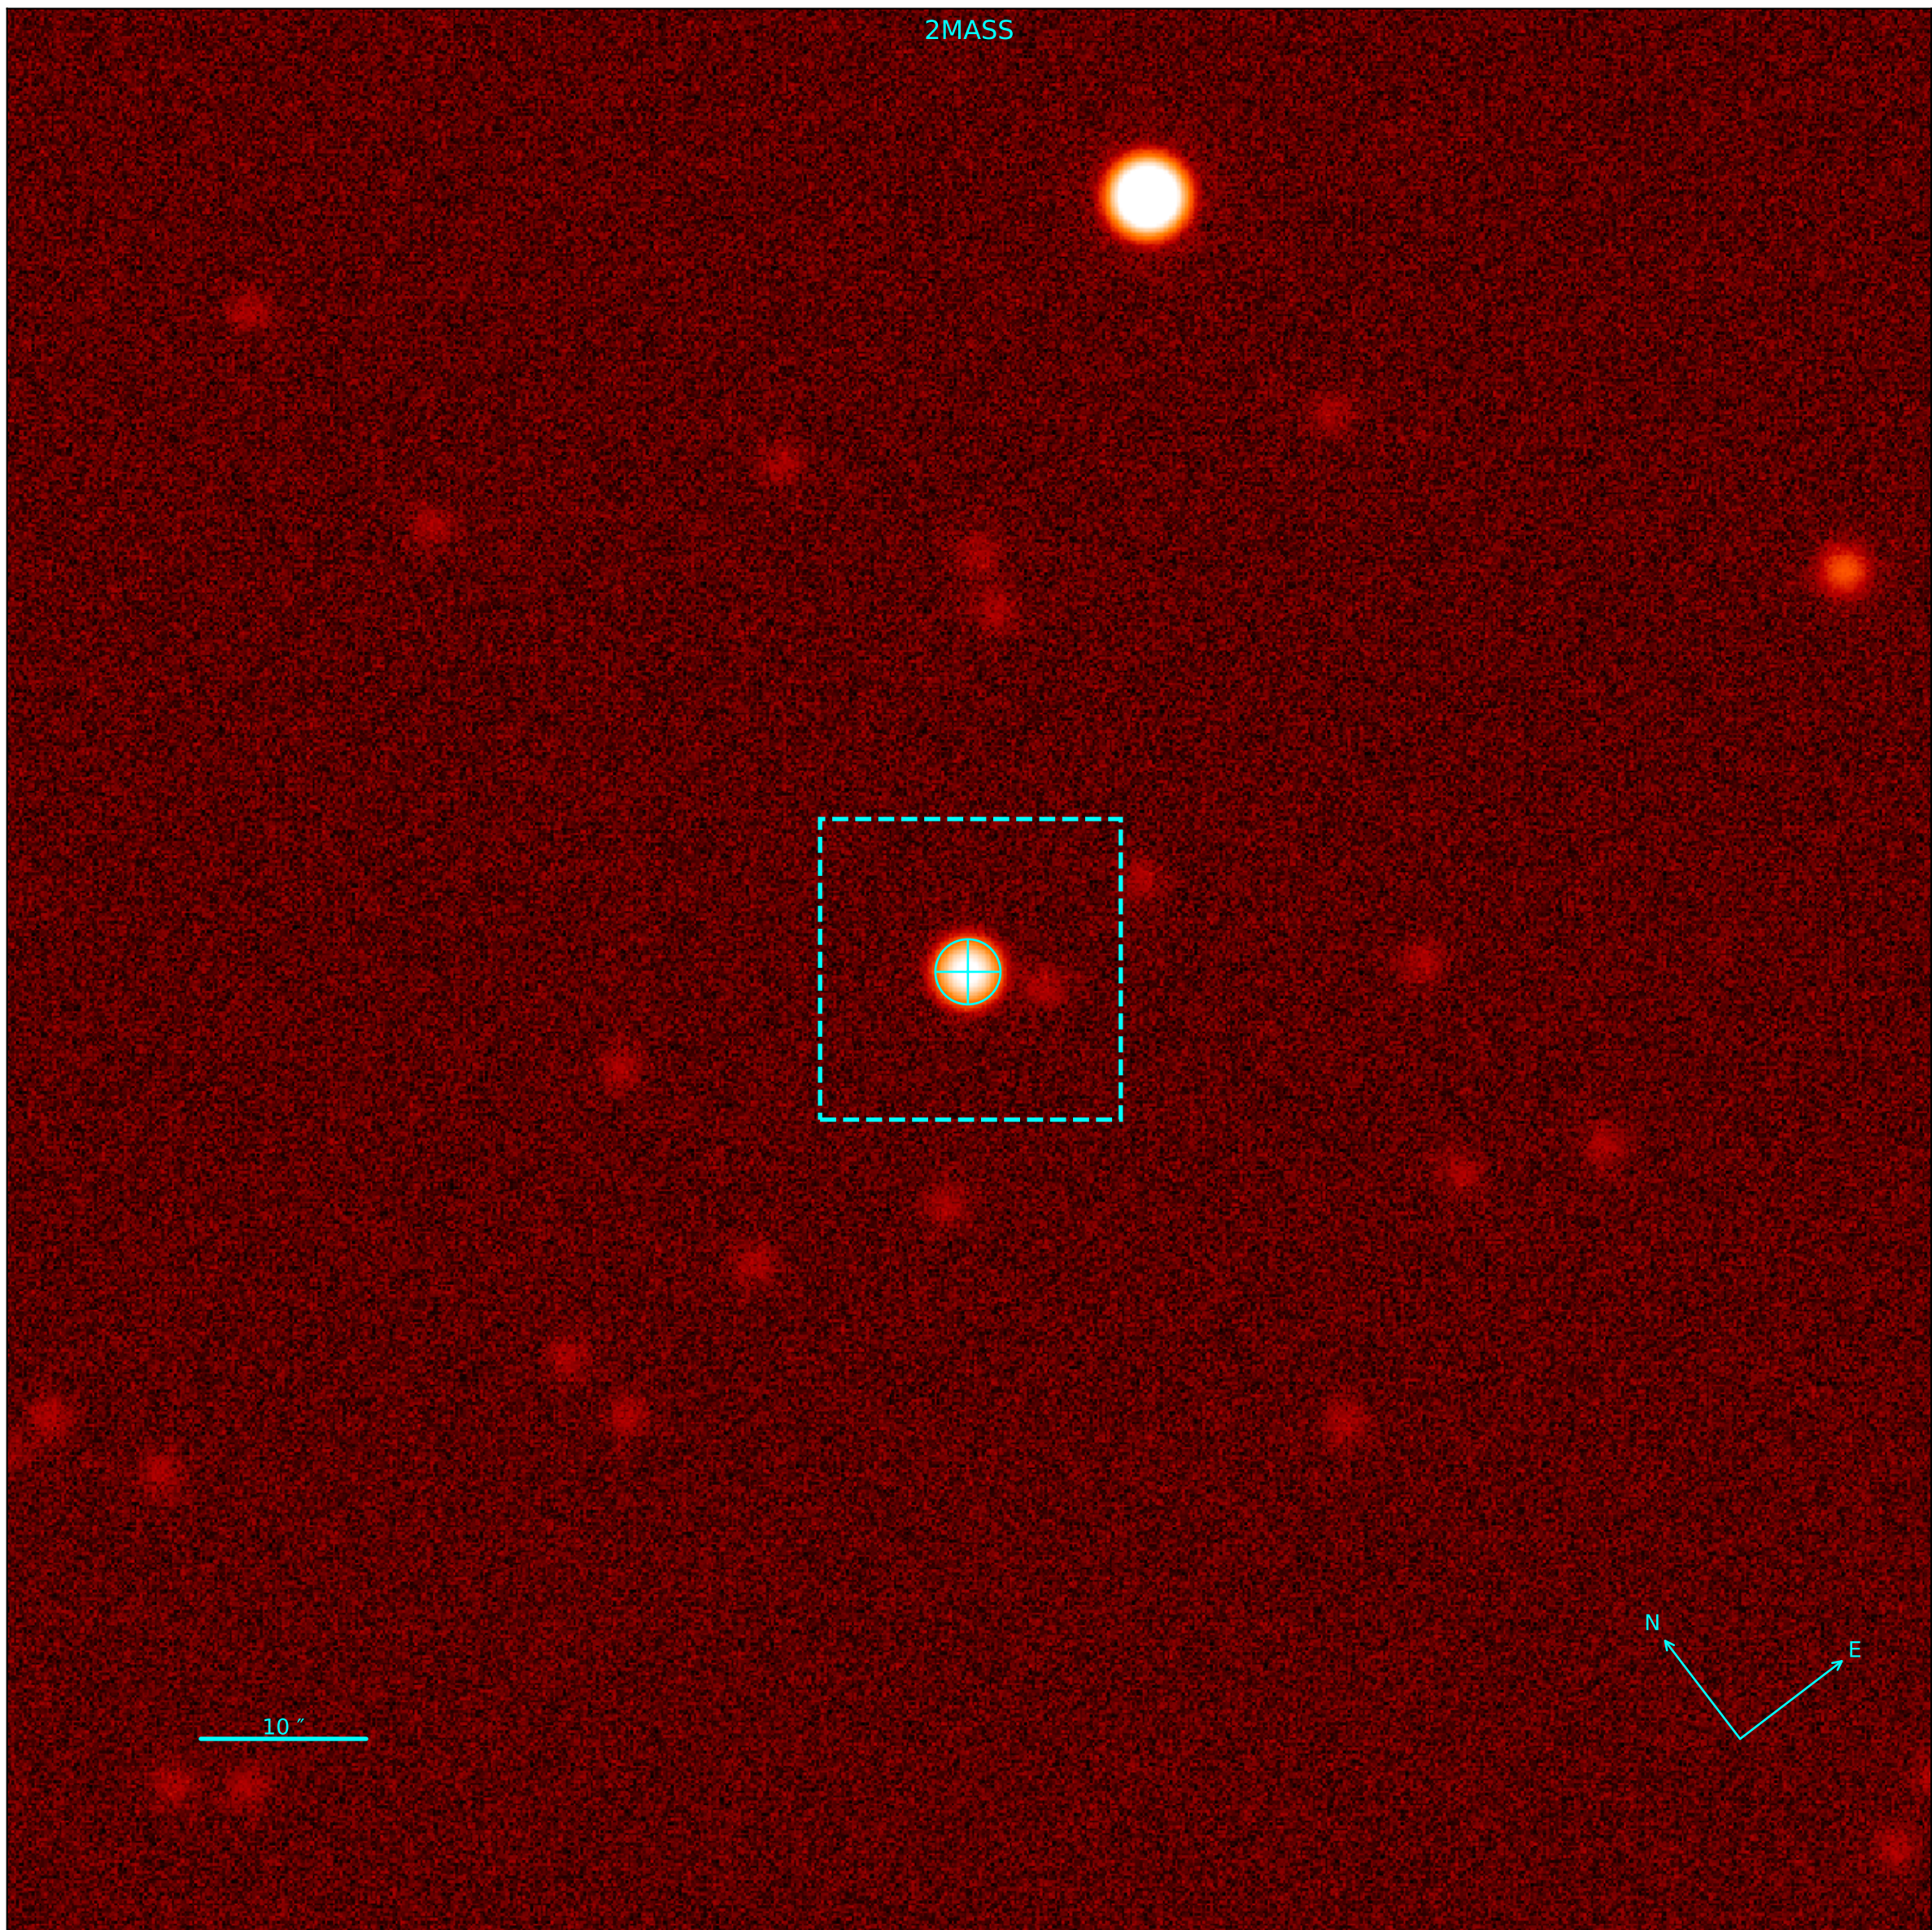

Object: NGC3680NO53  
Date: 2024-01-31 23:06:55.023 [2460341.463136842]  
RA: 11:26:36.41670533 Dec: -43:15:13.8951726  
Gmag: 10.55 Jmag: 8.94

Object: NGC3680NO53  
Date: 2024-01-31 23:06:55.023 [2460341.463136842]  
RA: 11:26:36.41670533 Dec: -43:15:13.8951726  
Gmag: 10.55 Jmag: 8.94