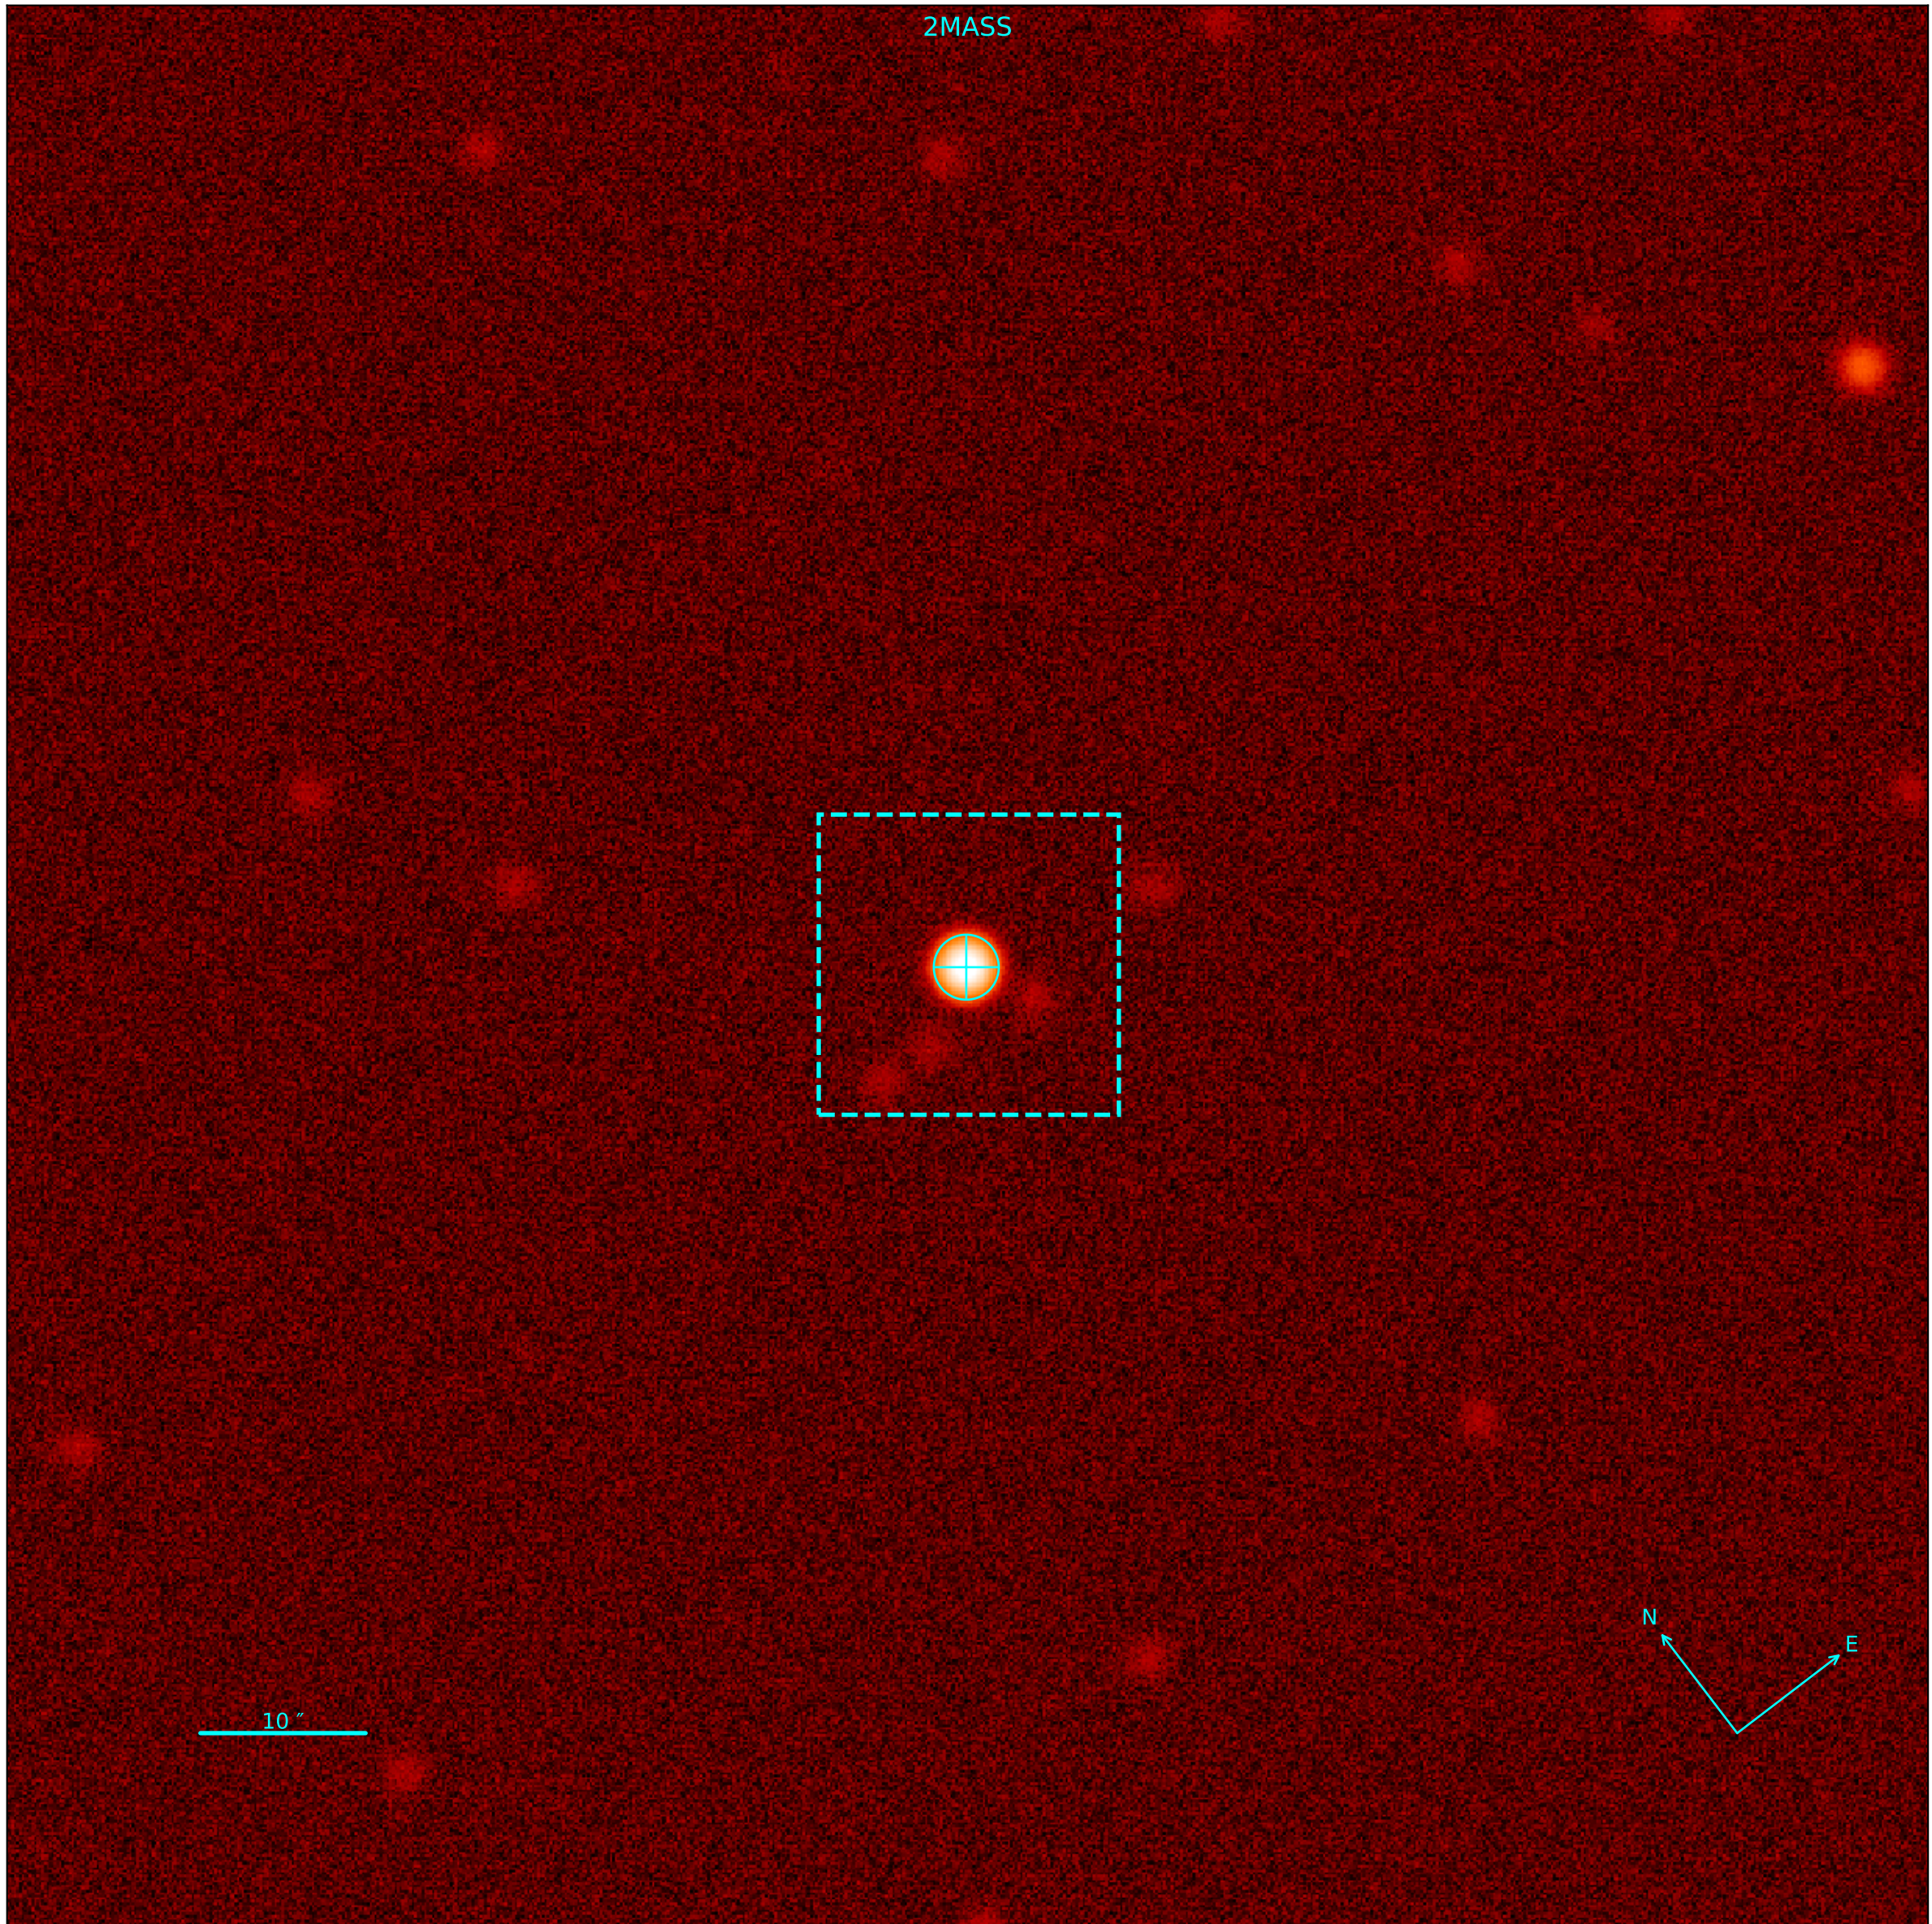

Object: NGC3680NO41
Date: 2024-01-31 23:06:55.023 [2460341.463136842]
RA: 11:25:48.51565269 Dec: -43:09:52.50321207
Gmag: 10.60 Jmag: 8.97

Object: NGC3680NO41
Date: 2024-01-31 23:06:55.023 [2460341.463136842]
RA: 11:25:48.51565269 Dec: -43:09:52.50321207
Gmag: 10.60 Jmag: 8.97