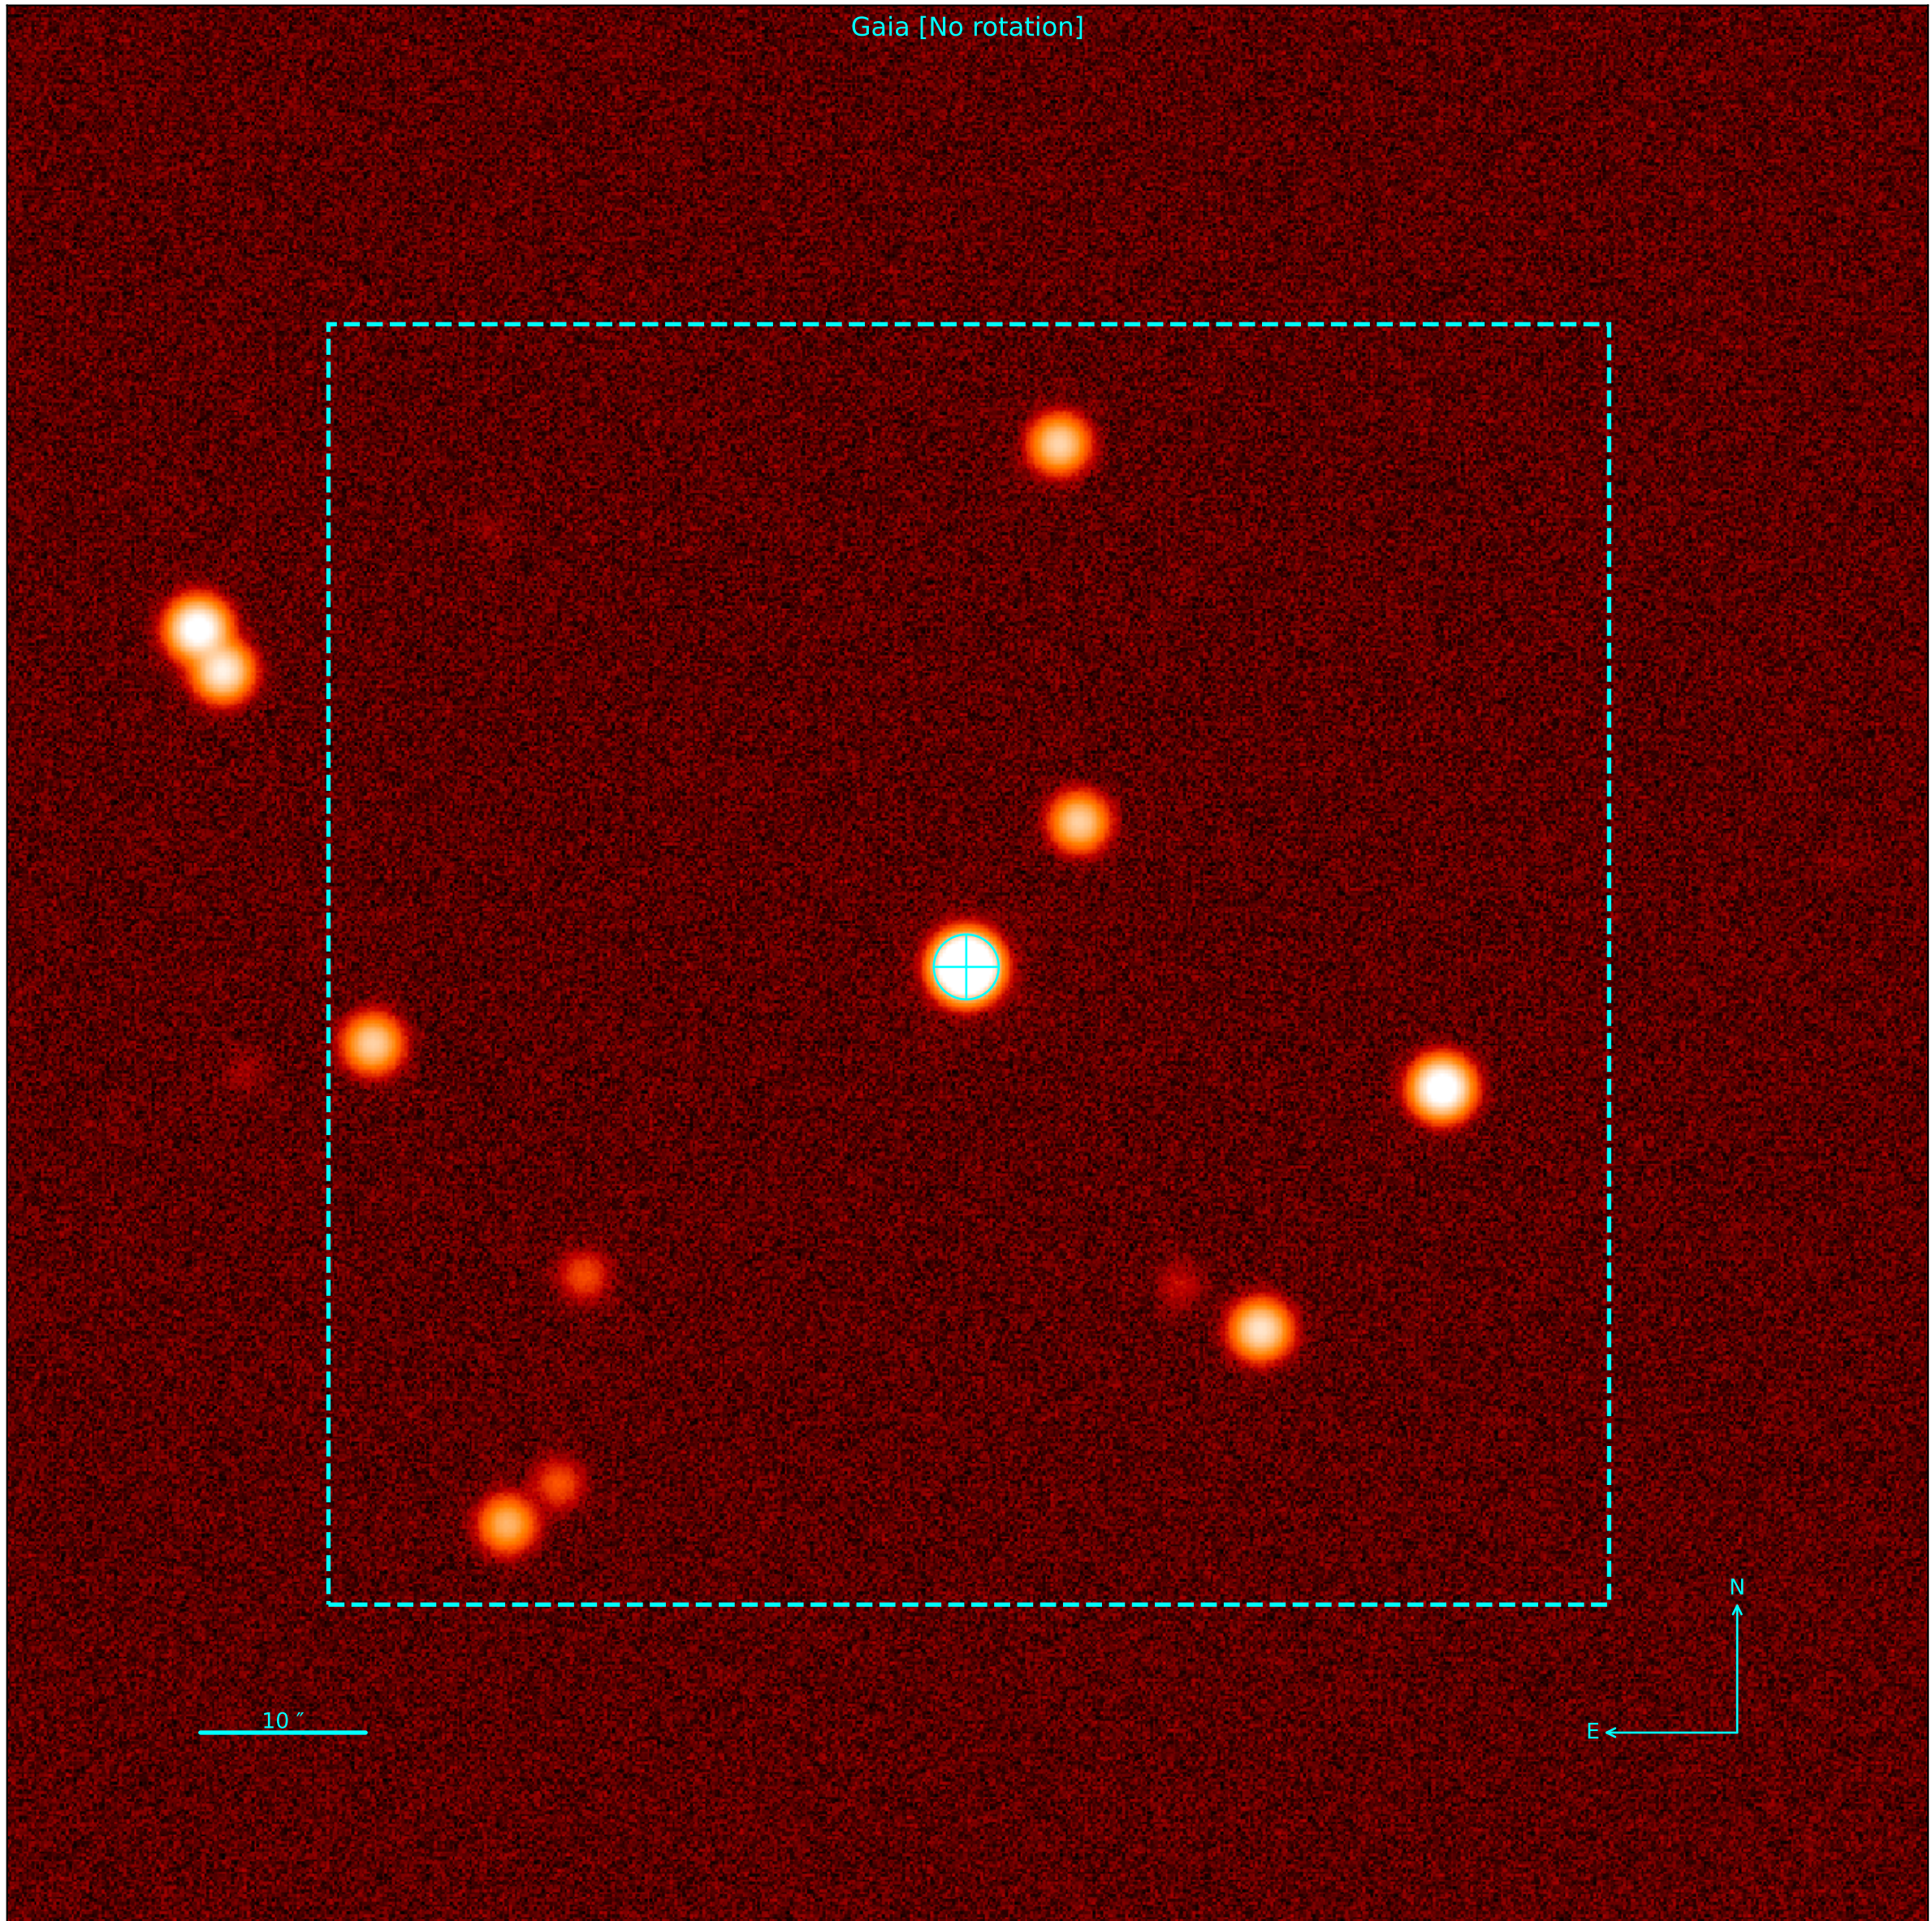

Object: NGC3680NO34
Date: 2024-01-31 23:06:55.023 [2460341.463136842]
RA: 11:25:38.64970551 Dec: -43:13:58.77467035
Gmag: 10.37 Jmag: 8.96

Object: NGC3680NO34
Date: 2024-01-31 23:06:55.023 [2460341.463136842]
RA: 11:25:38.64970551 Dec: -43:13:58.77467035
Gmag: 10.37 Jmag: 8.96