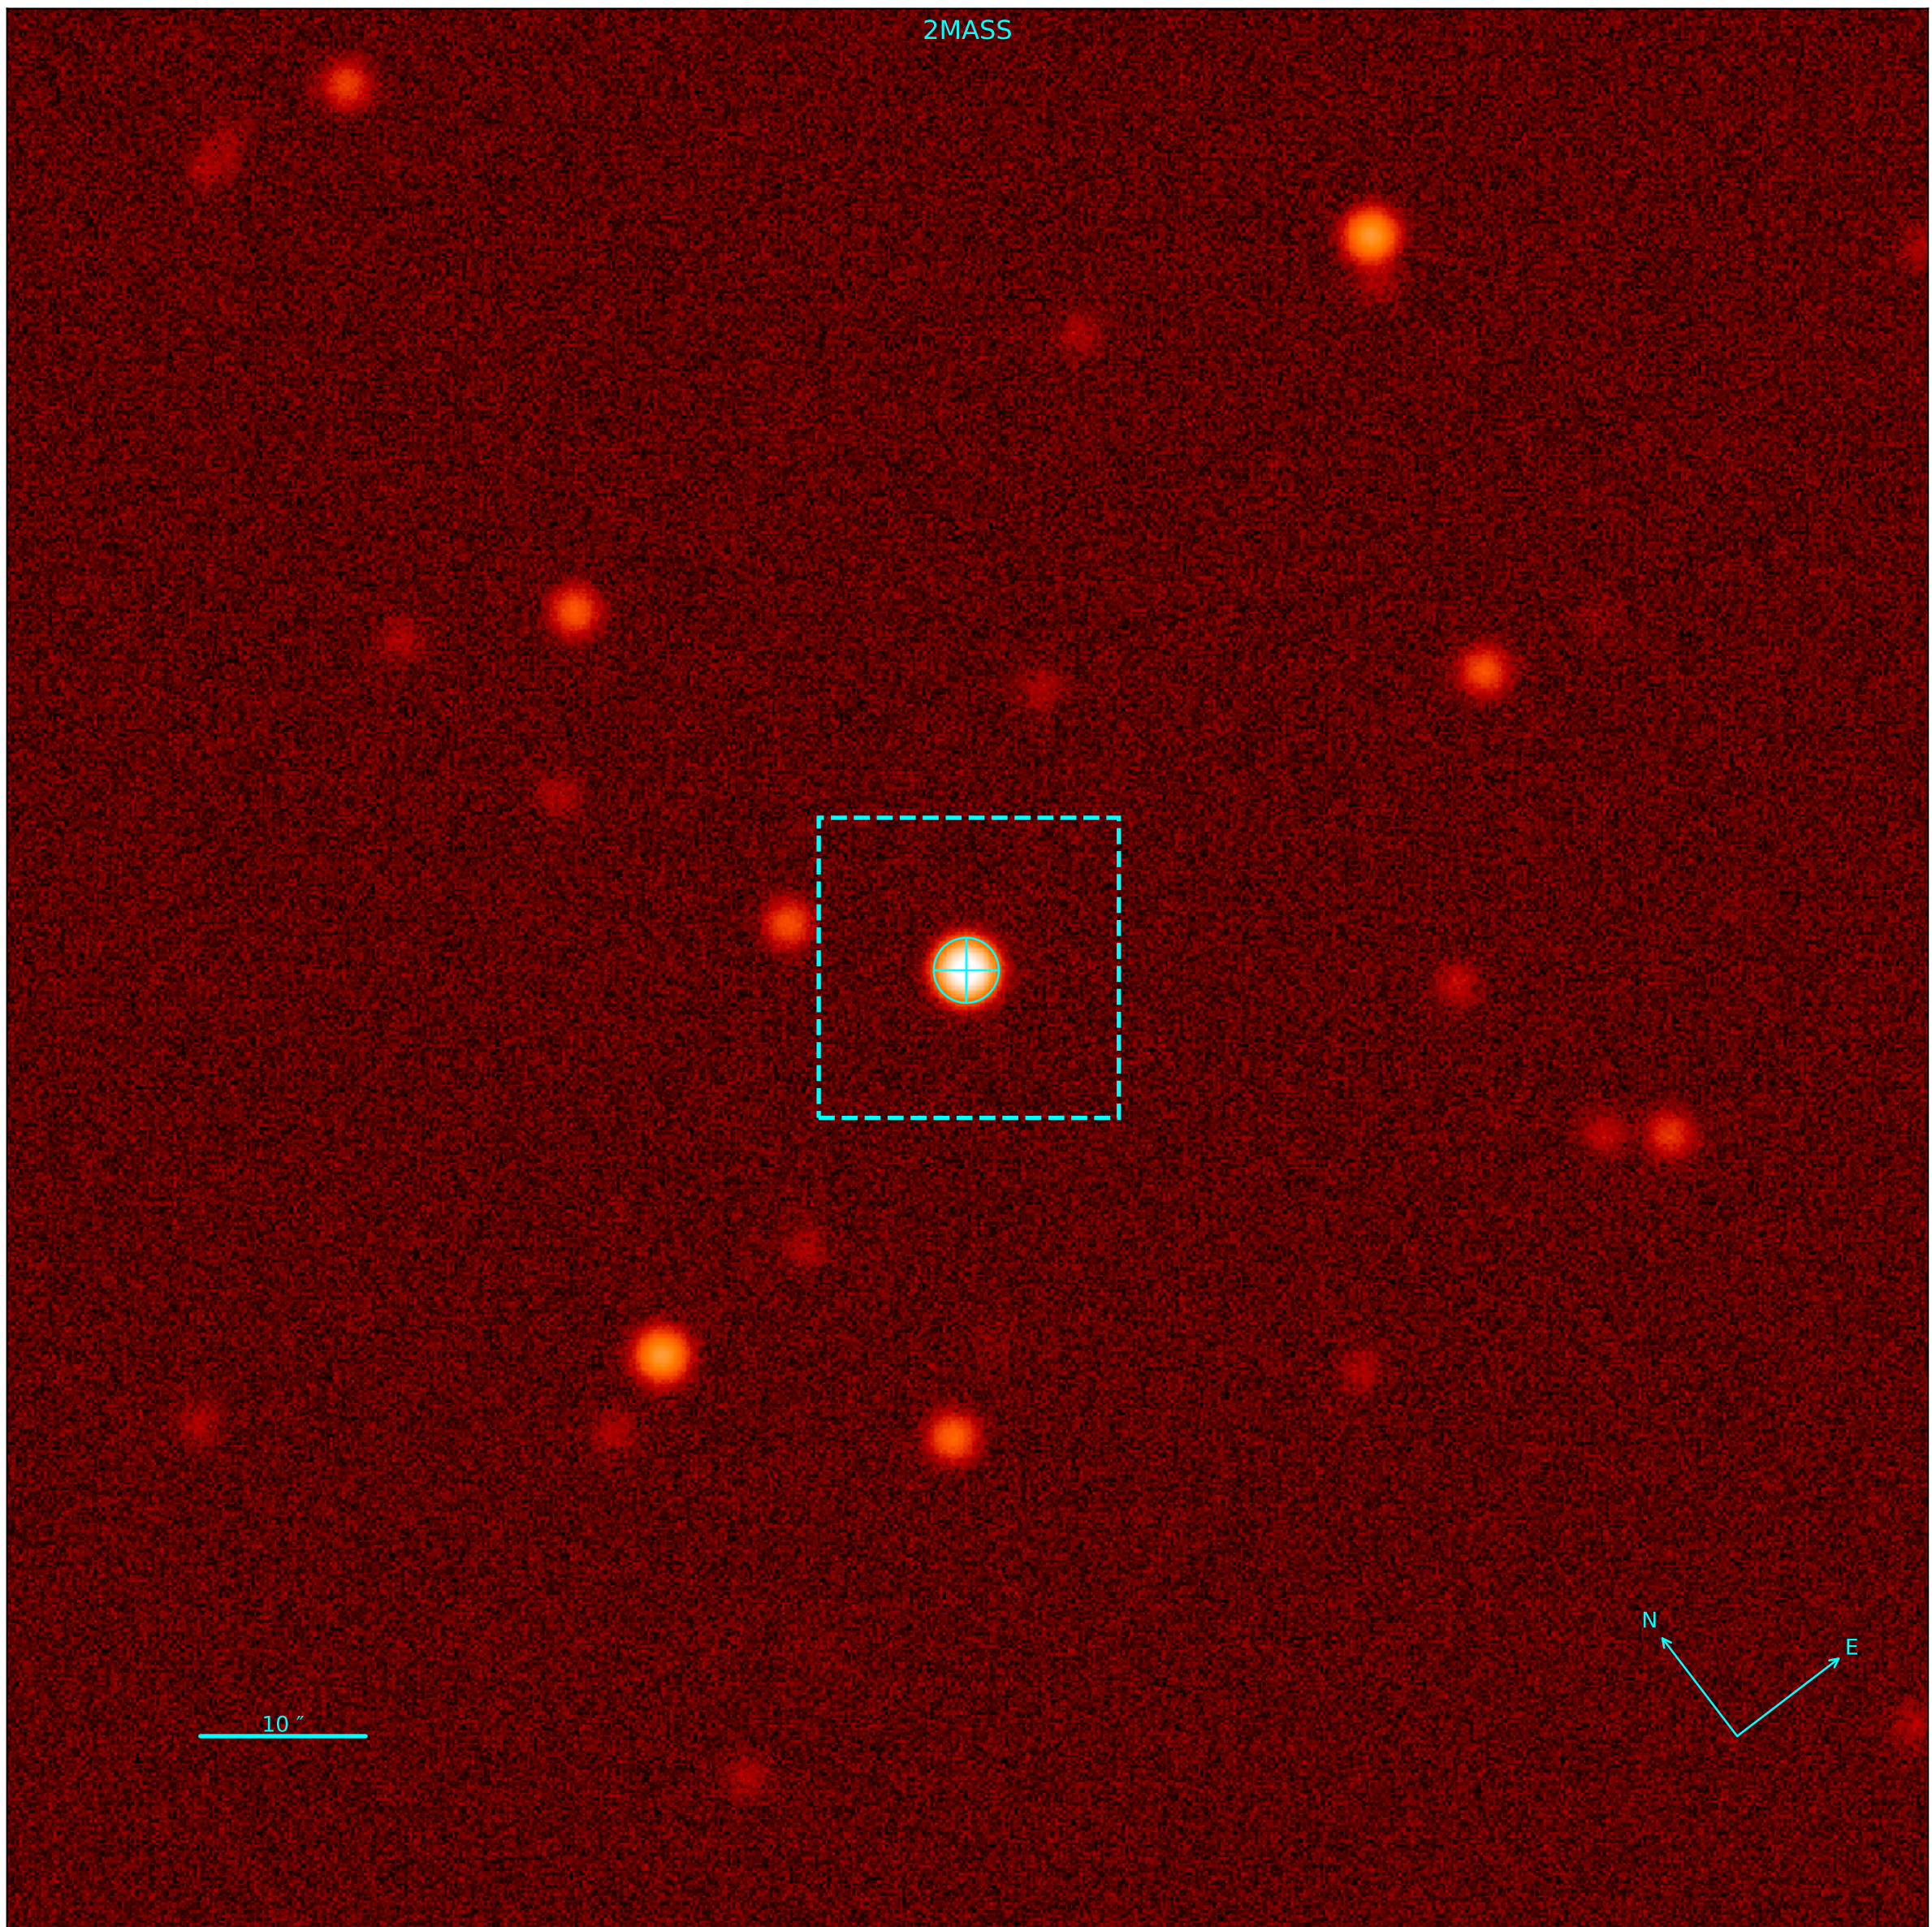

Object: NGC3680NO34
Date: 2024-01-31 23:06:55.023 [2460341.463136842]
RA: 11:25:38.64970551 Dec: -43:13:58.77467035
Gmag: 10.37 Jmag: 8.96

Object: NGC3680NO34
Date: 2024-01-31 23:06:55.023 [2460341.463136842]
RA: 11:25:38.64970551 Dec: -43:13:58.77467035
Gmag: 10.37 Jmag: 8.96