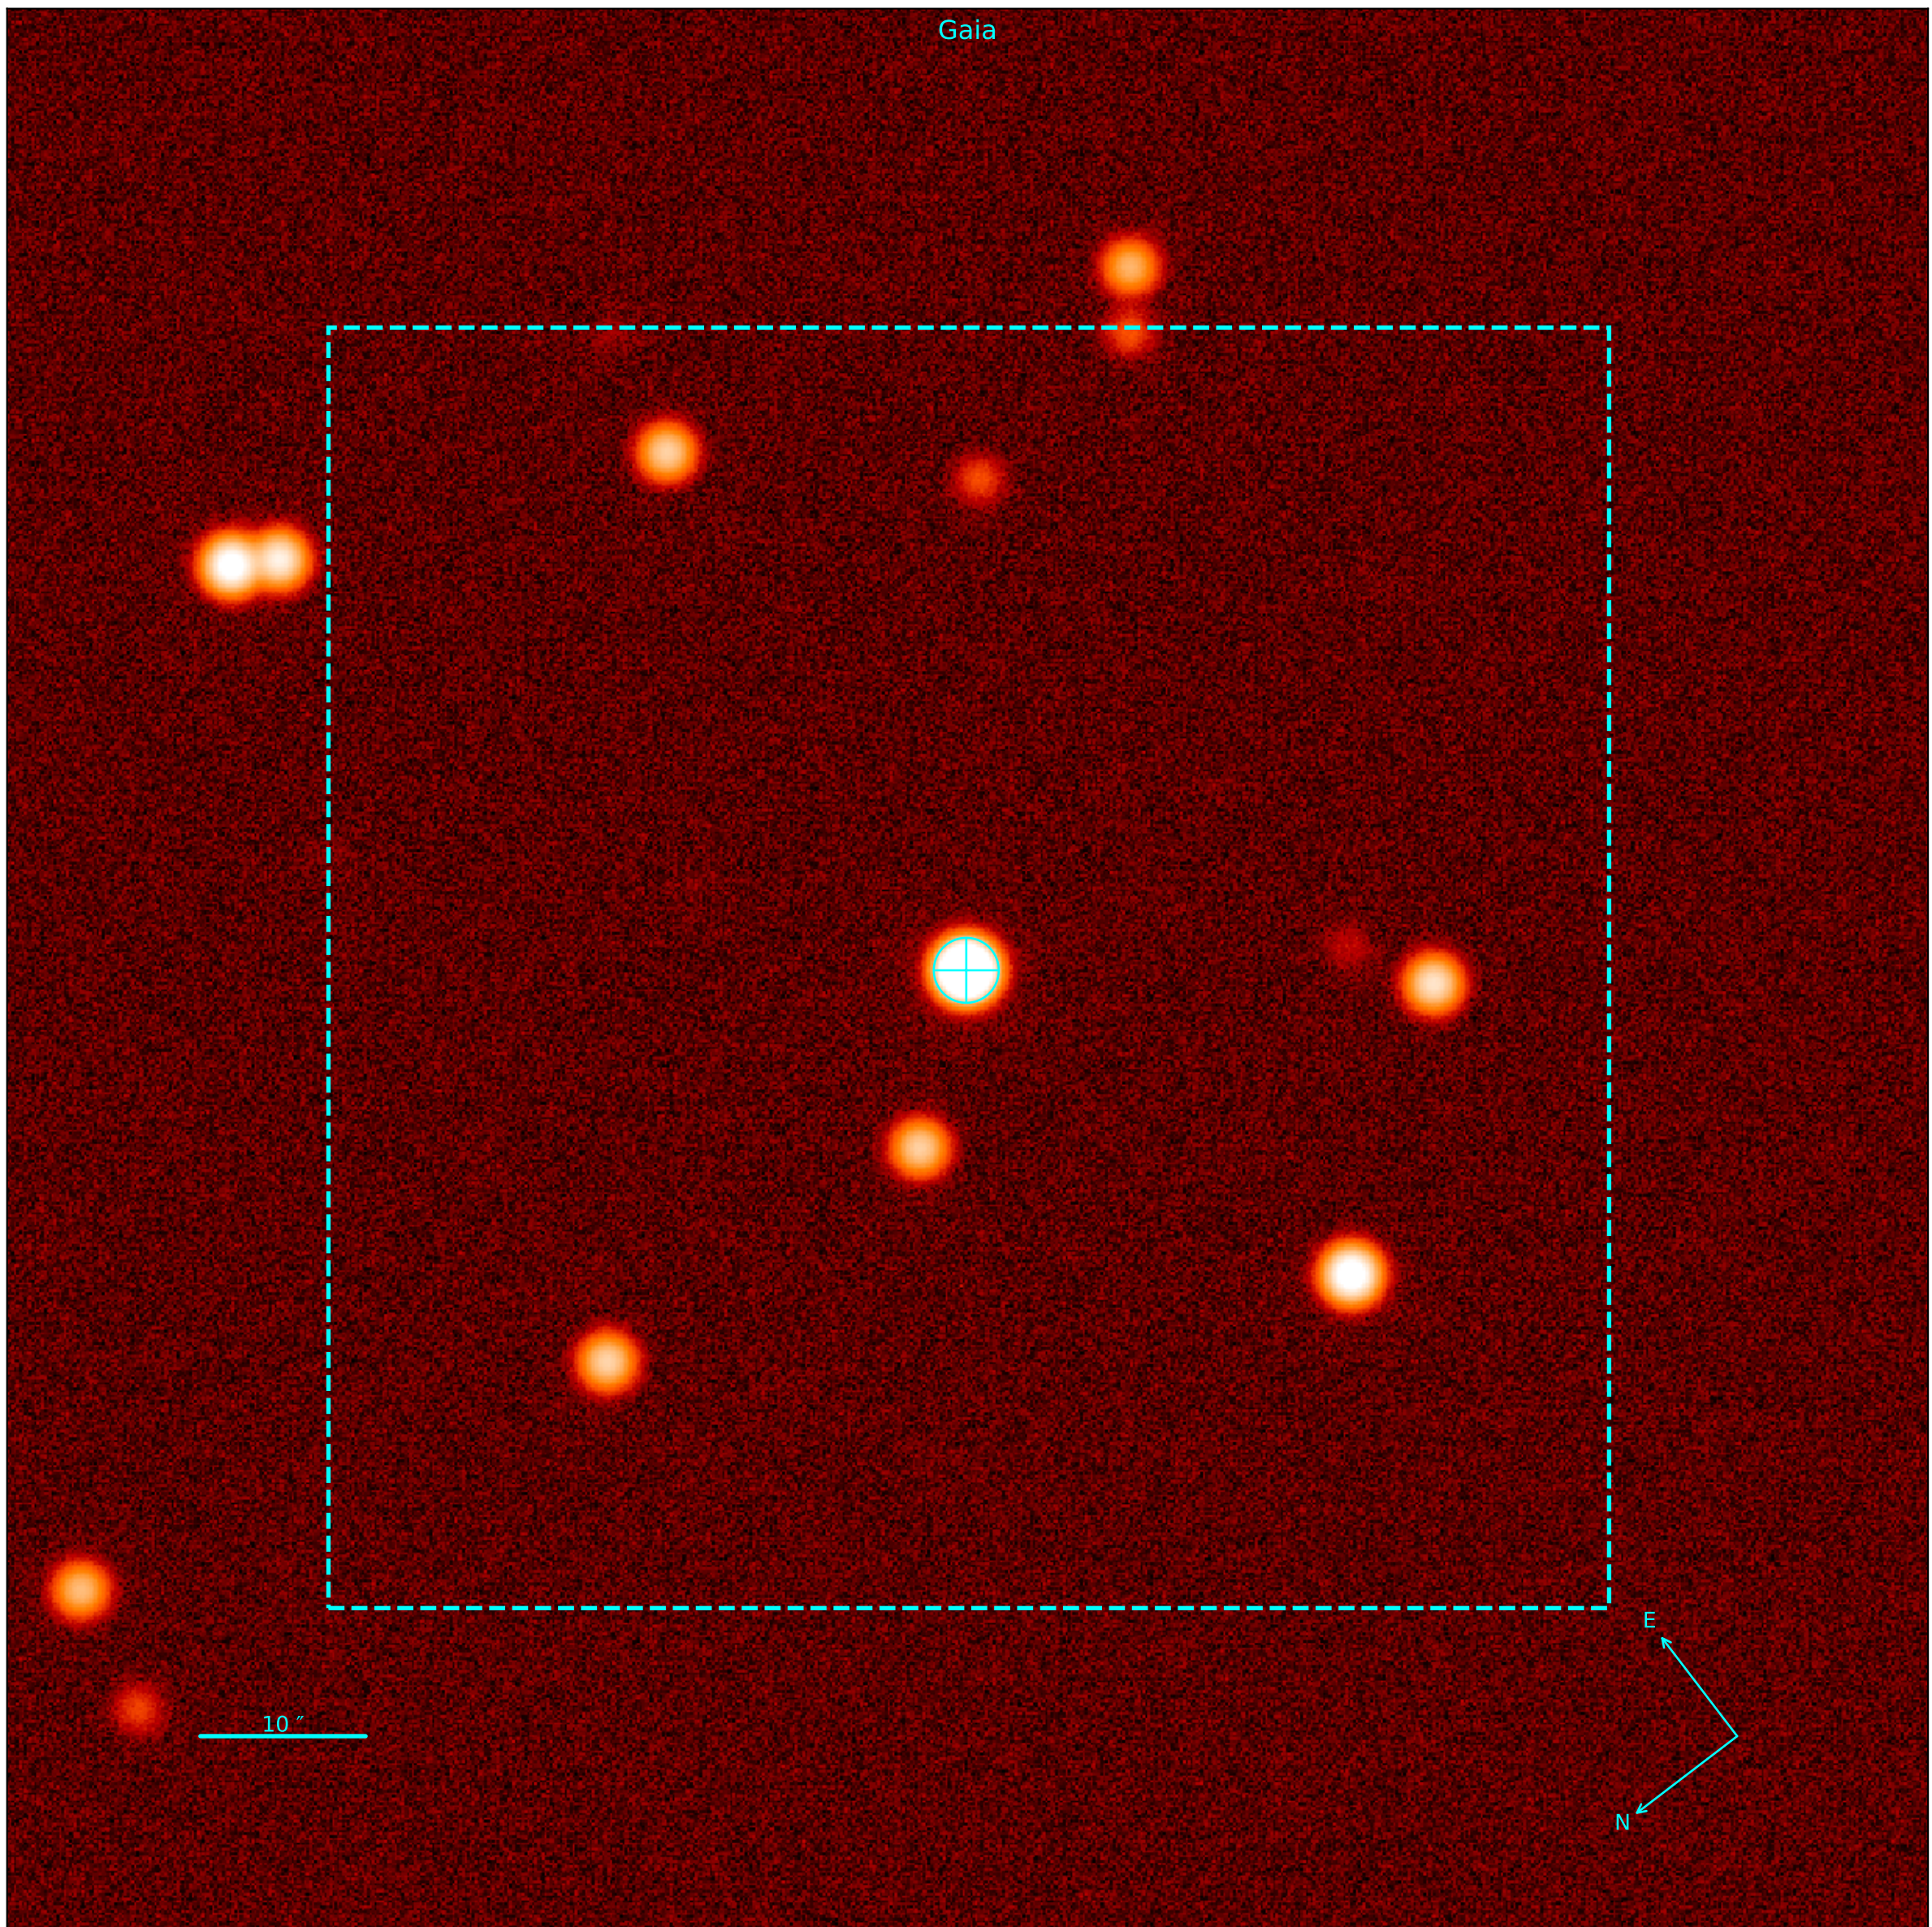

Object: NGC3680NO34
Date: 2024-01-31 23:06:55.023 [2460341.463136842]
RA: 11:25:38.64970551 Dec: -43:13:58.77467035
Gmag: 10.37 Jmag: 8.96

Object: NGC3680NO34
Date: 2024-01-31 23:06:55.023 [2460341.463136842]
RA: 11:25:38.64970551 Dec: -43:13:58.77467035
Gmag: 10.37 Jmag: 8.96