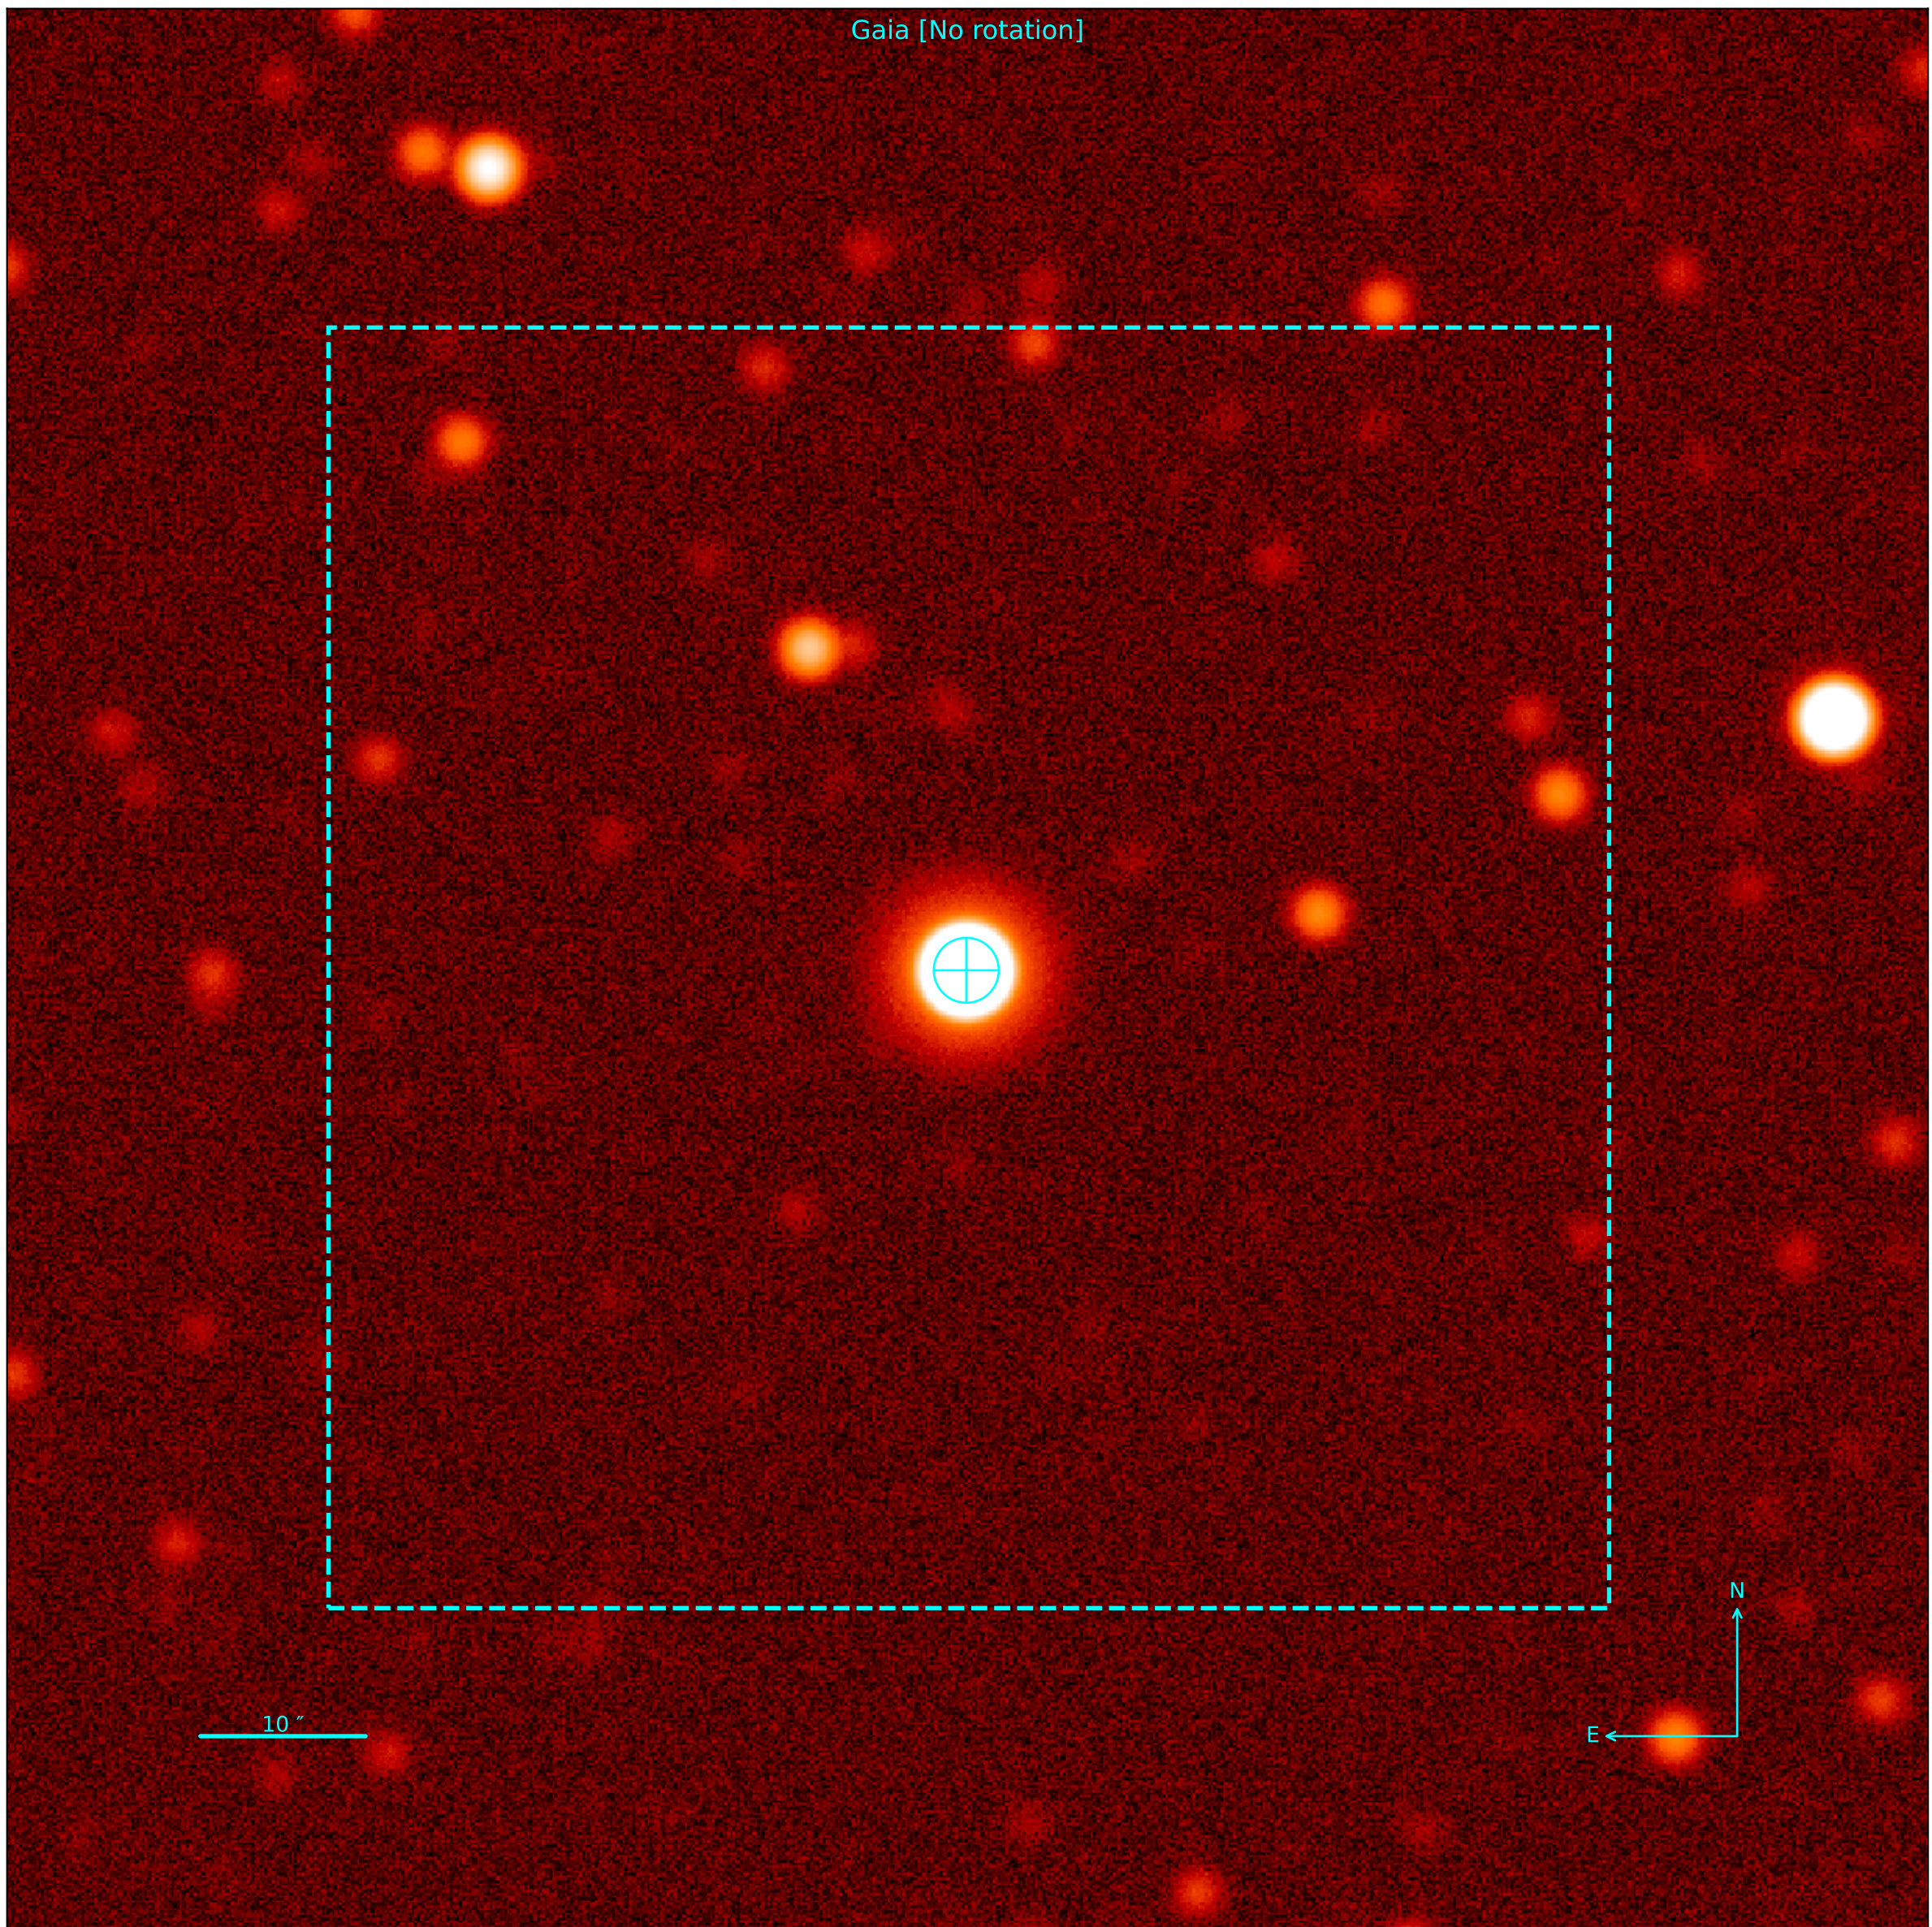

Object: NGC3532NO670  
Date: 2024-01-31 23:06:55.023 [2460341.463136842]  
RA: 11:07:57.31674926 Dec: -58:17:26.24625195  
Gmag: 6.62 Jmag: 5.04

Object: NGC3532NO670  
Date: 2024-01-31 23:06:55.023 [2460341.463136842]  
RA: 11:07:57.31674926 Dec: -58:17:26.24625195  
Gmag: 6.62 Jmag: 5.04