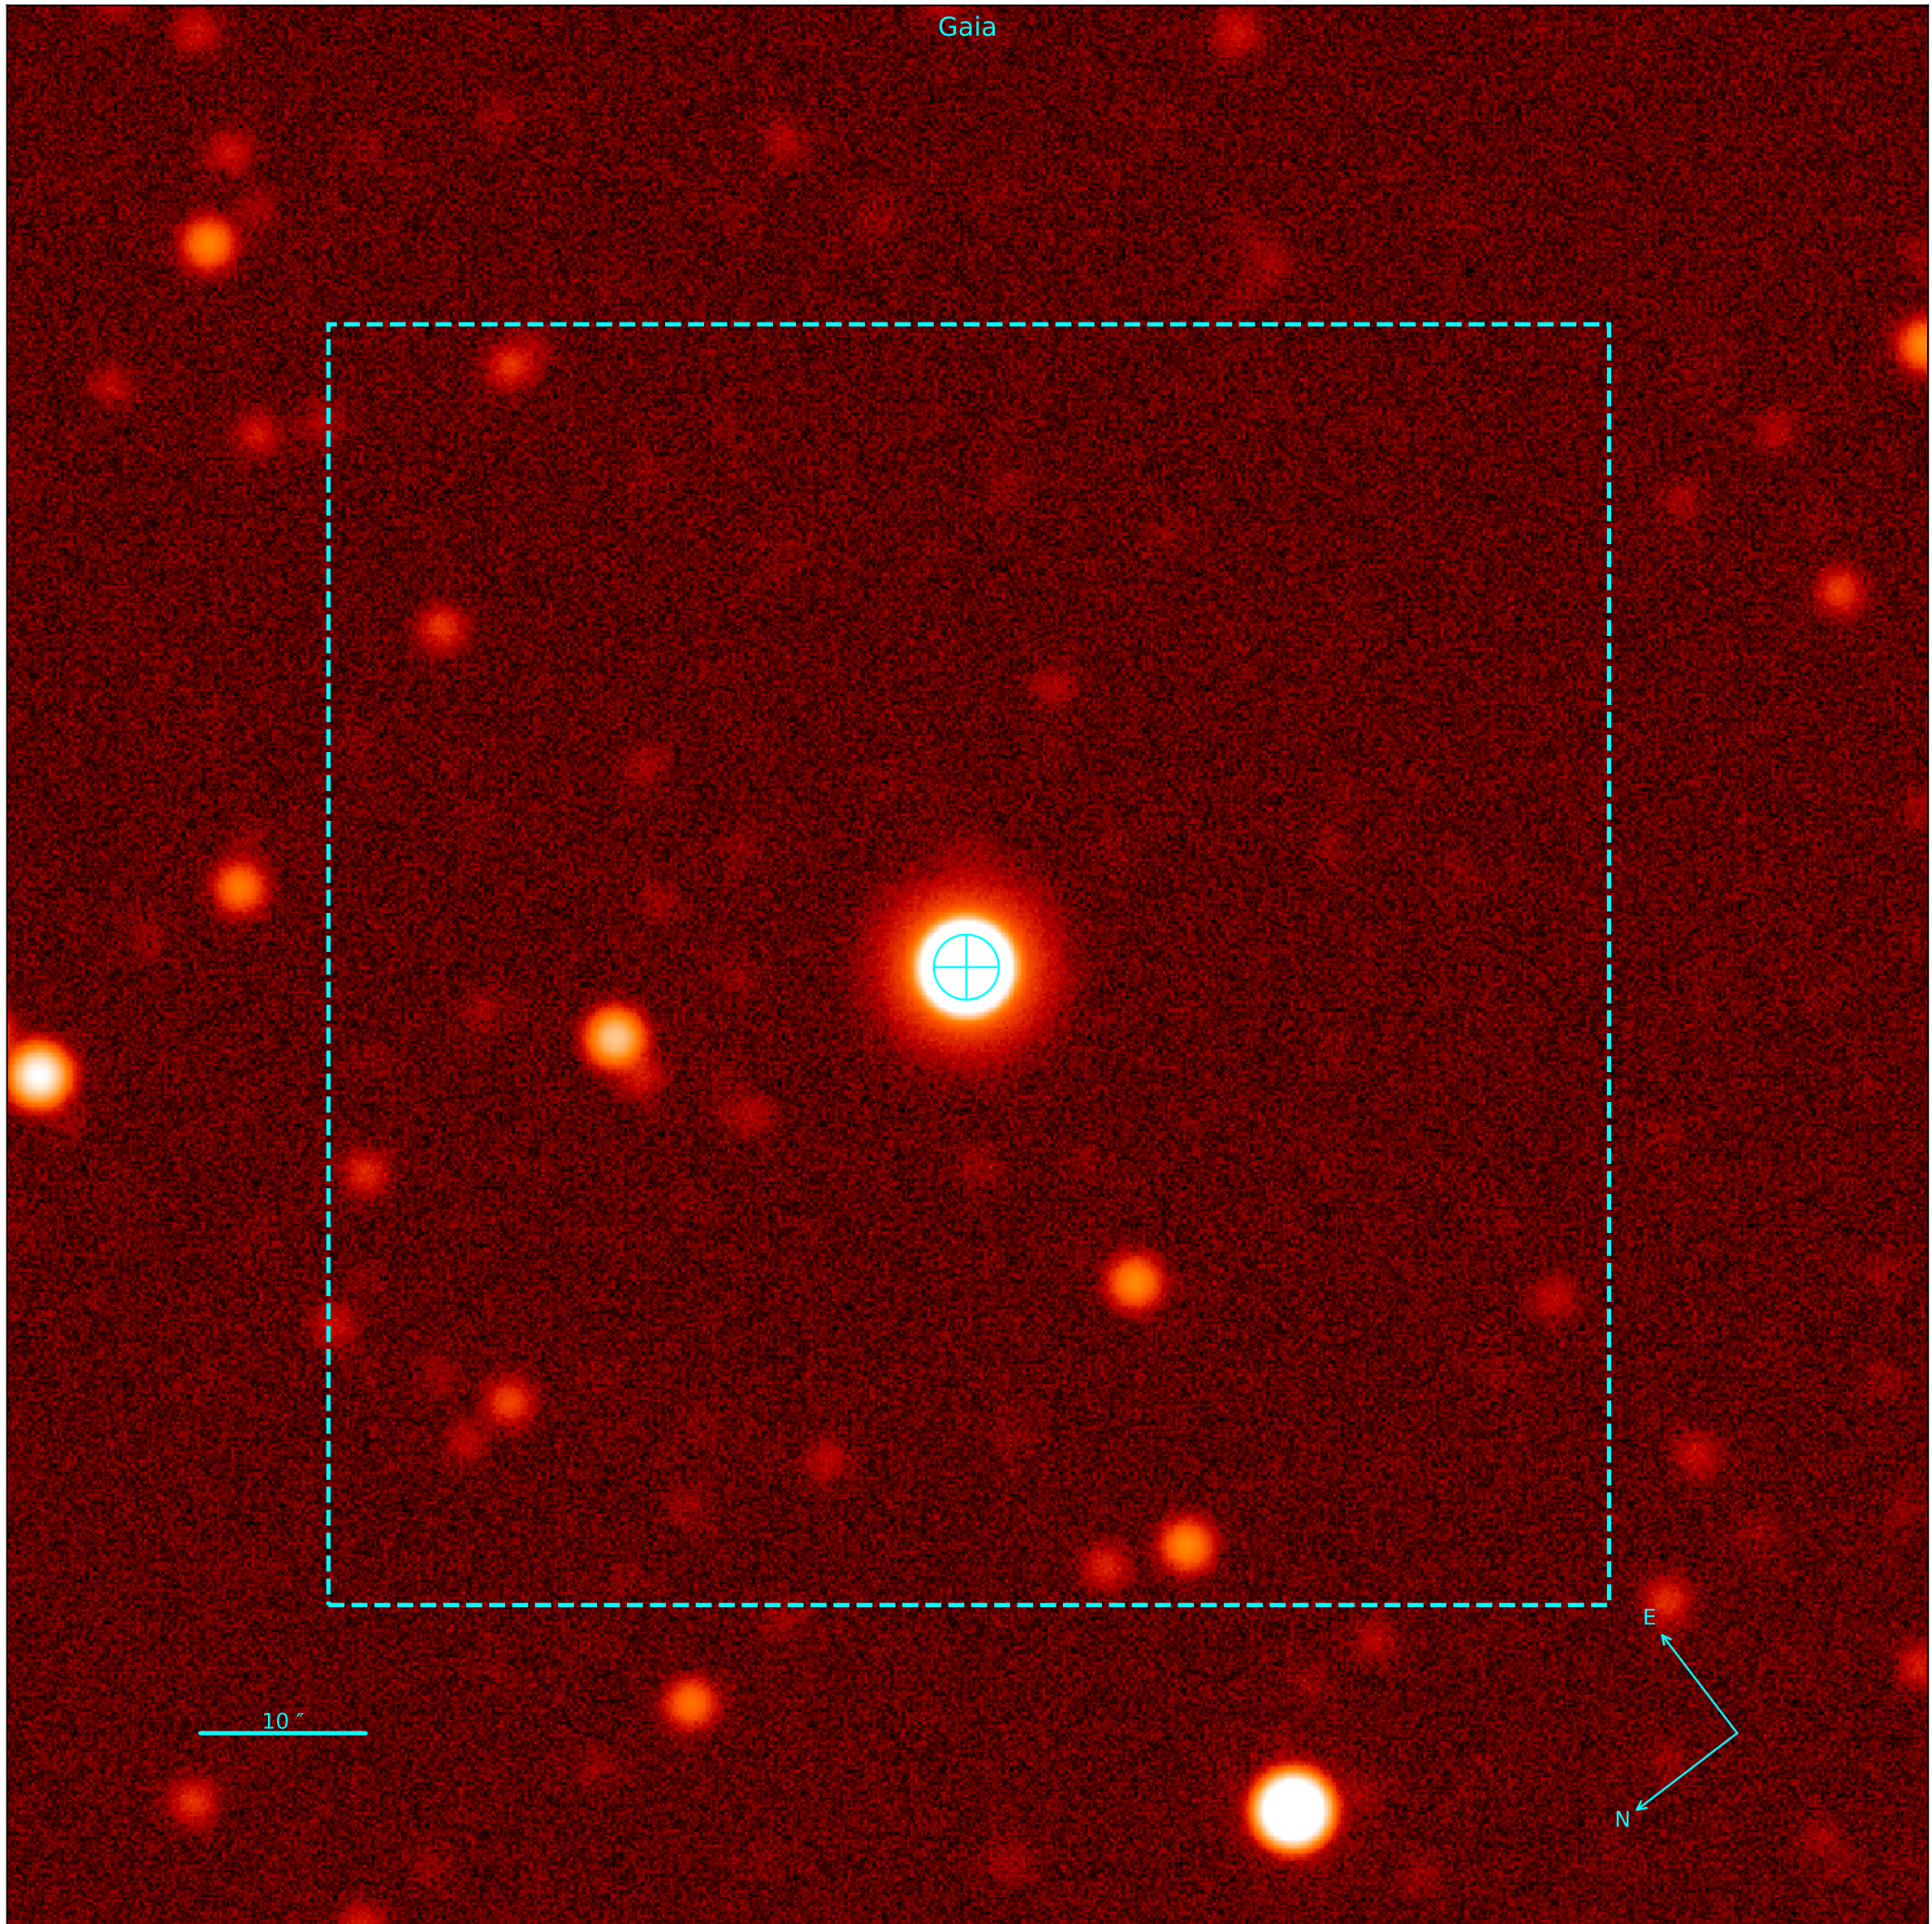

Object: NGC3532NO670  
Date: 2024-01-31 23:06:55.023 [2460341.463136842]  
RA: 11:07:57.31674926 Dec: -58:17:26.24625195  
Gmag: 6.62 Jmag: 5.04

Object: NGC3532NO670  
Date: 2024-01-31 23:06:55.023 [2460341.463136842]  
RA: 11:07:57.31674926 Dec: -58:17:26.24625195  
Gmag: 6.62 Jmag: 5.04