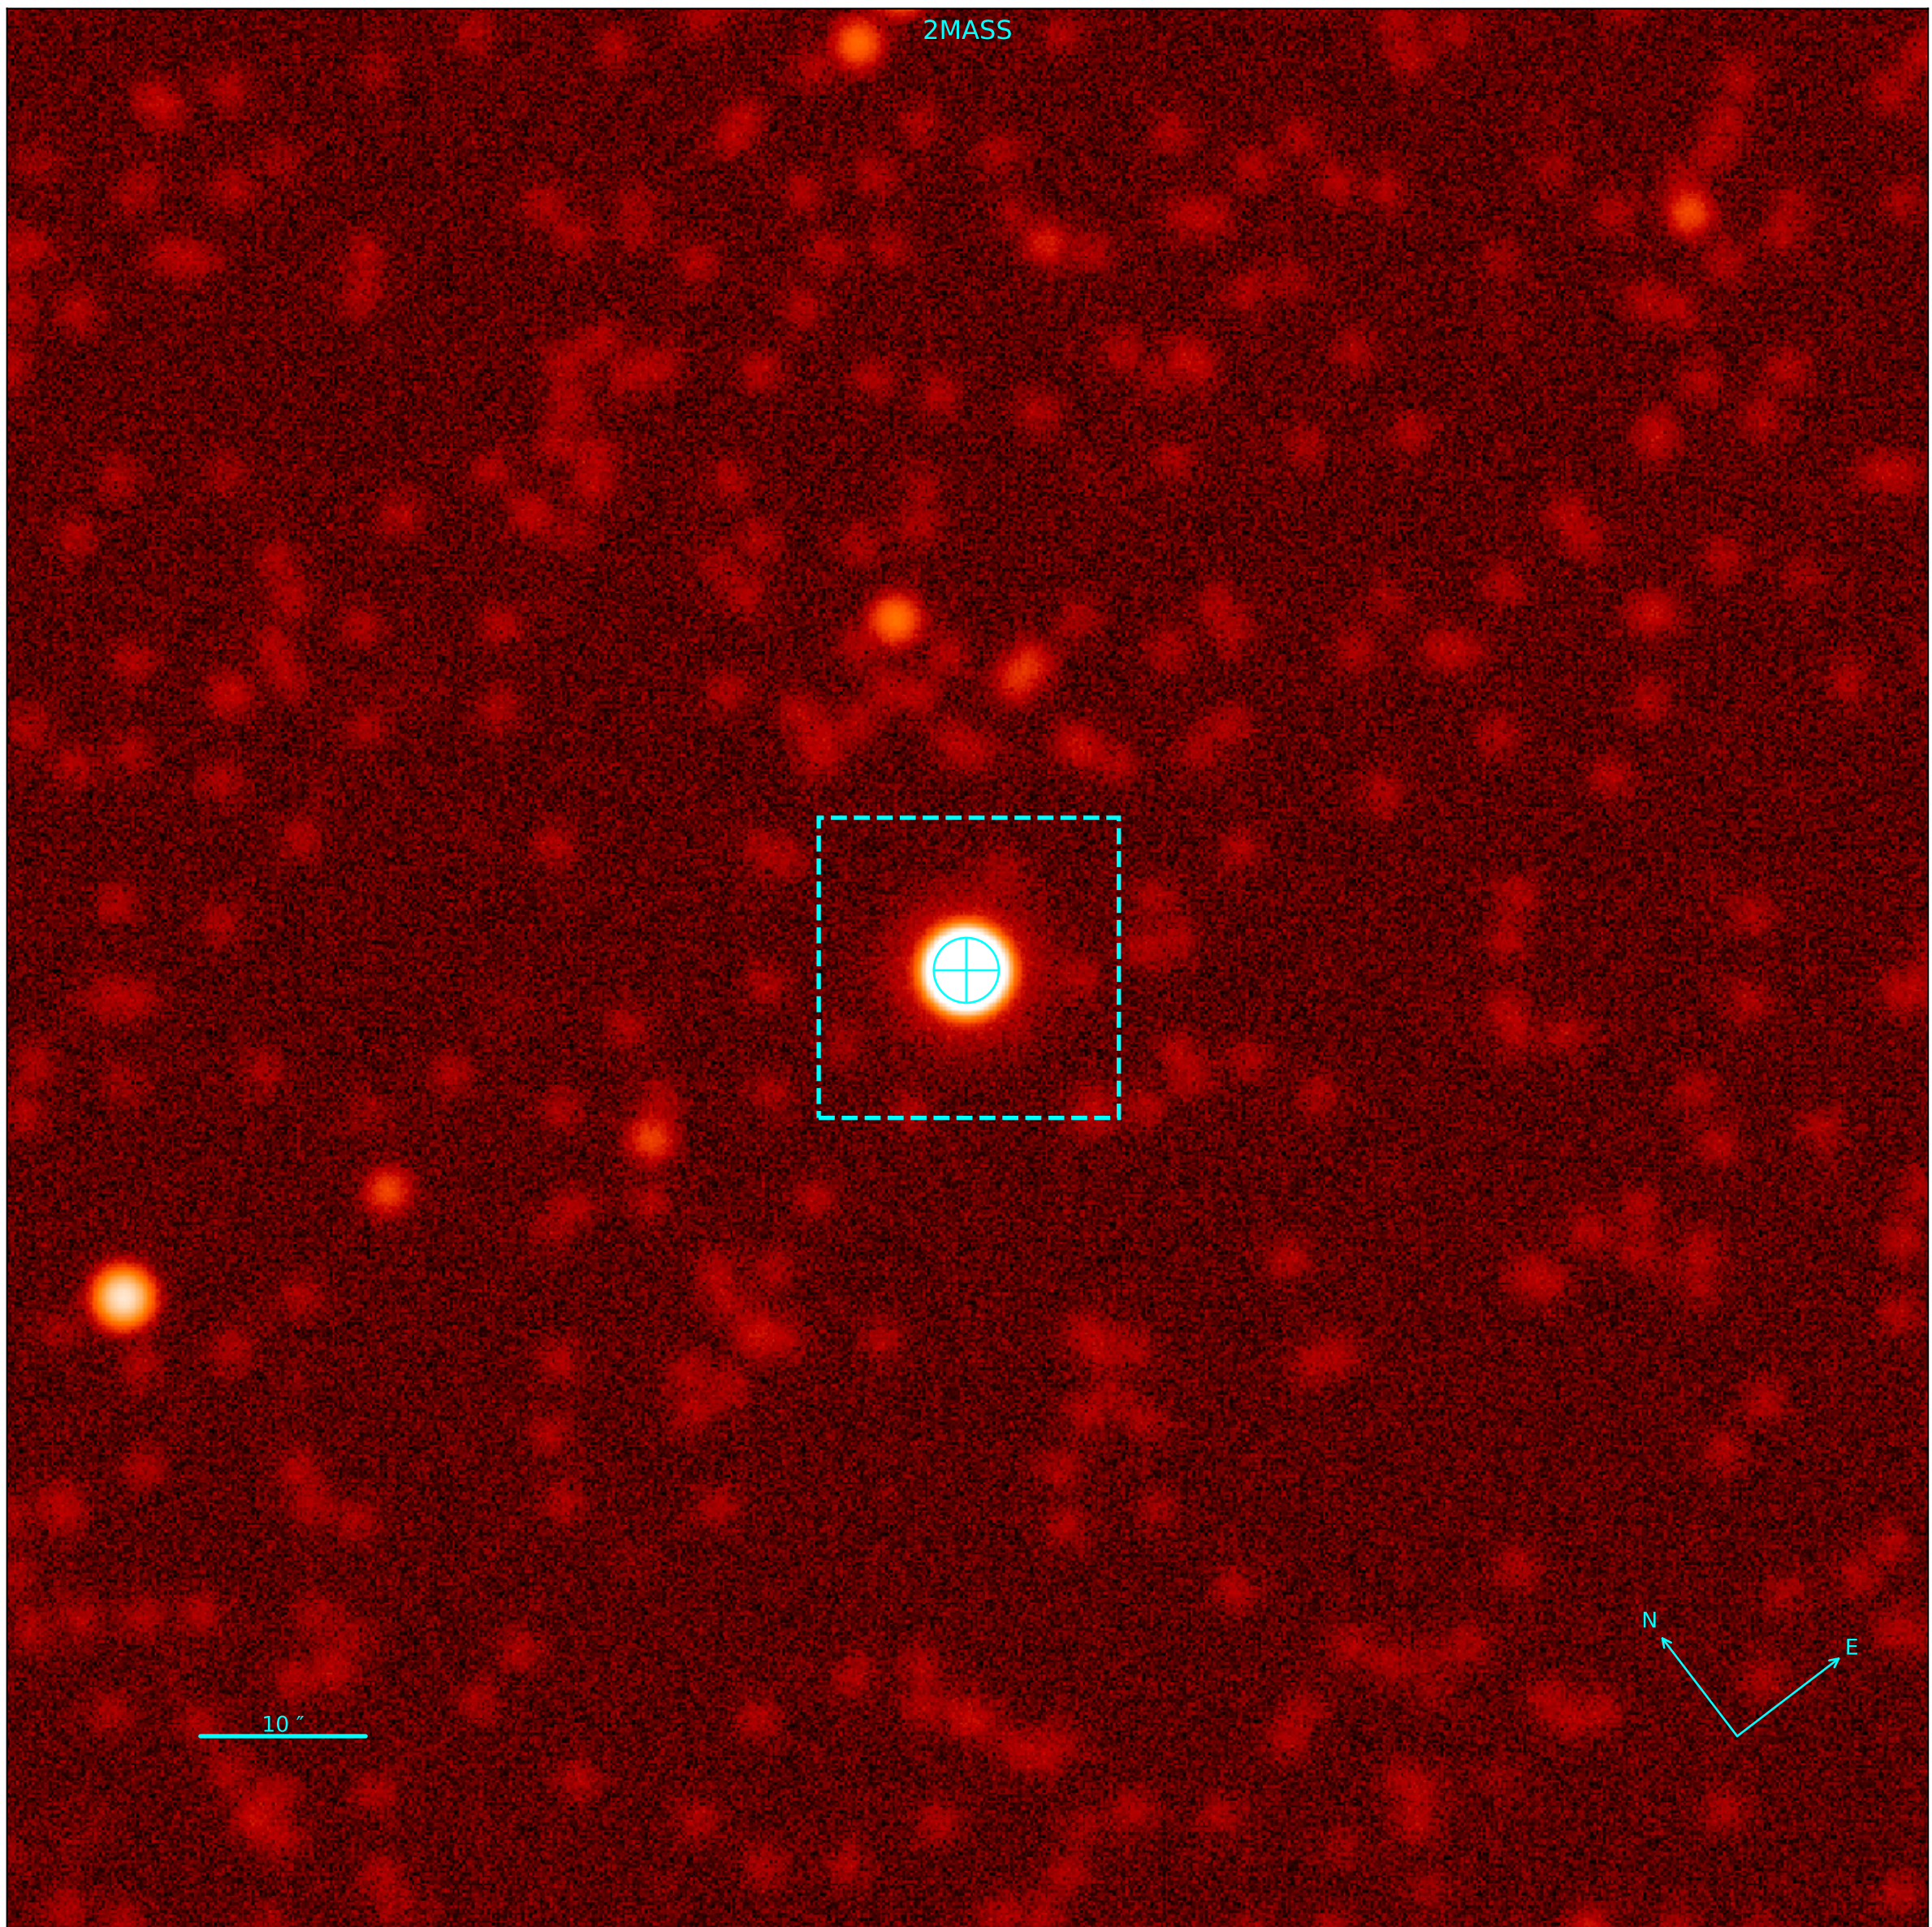

Object: NGC3532NO670  
Date: 2024-01-31 23:06:55.023 [2460341.463136842]  
RA: 11:07:57.31674926 Dec: -58:17:26.24625195  
Gmag: 6.62 Jmag: 5.04

Object: NGC3532NO670  
Date: 2024-01-31 23:06:55.023 [2460341.463136842]  
RA: 11:07:57.31674926 Dec: -58:17:26.24625195  
Gmag: 6.62 Jmag: 5.04