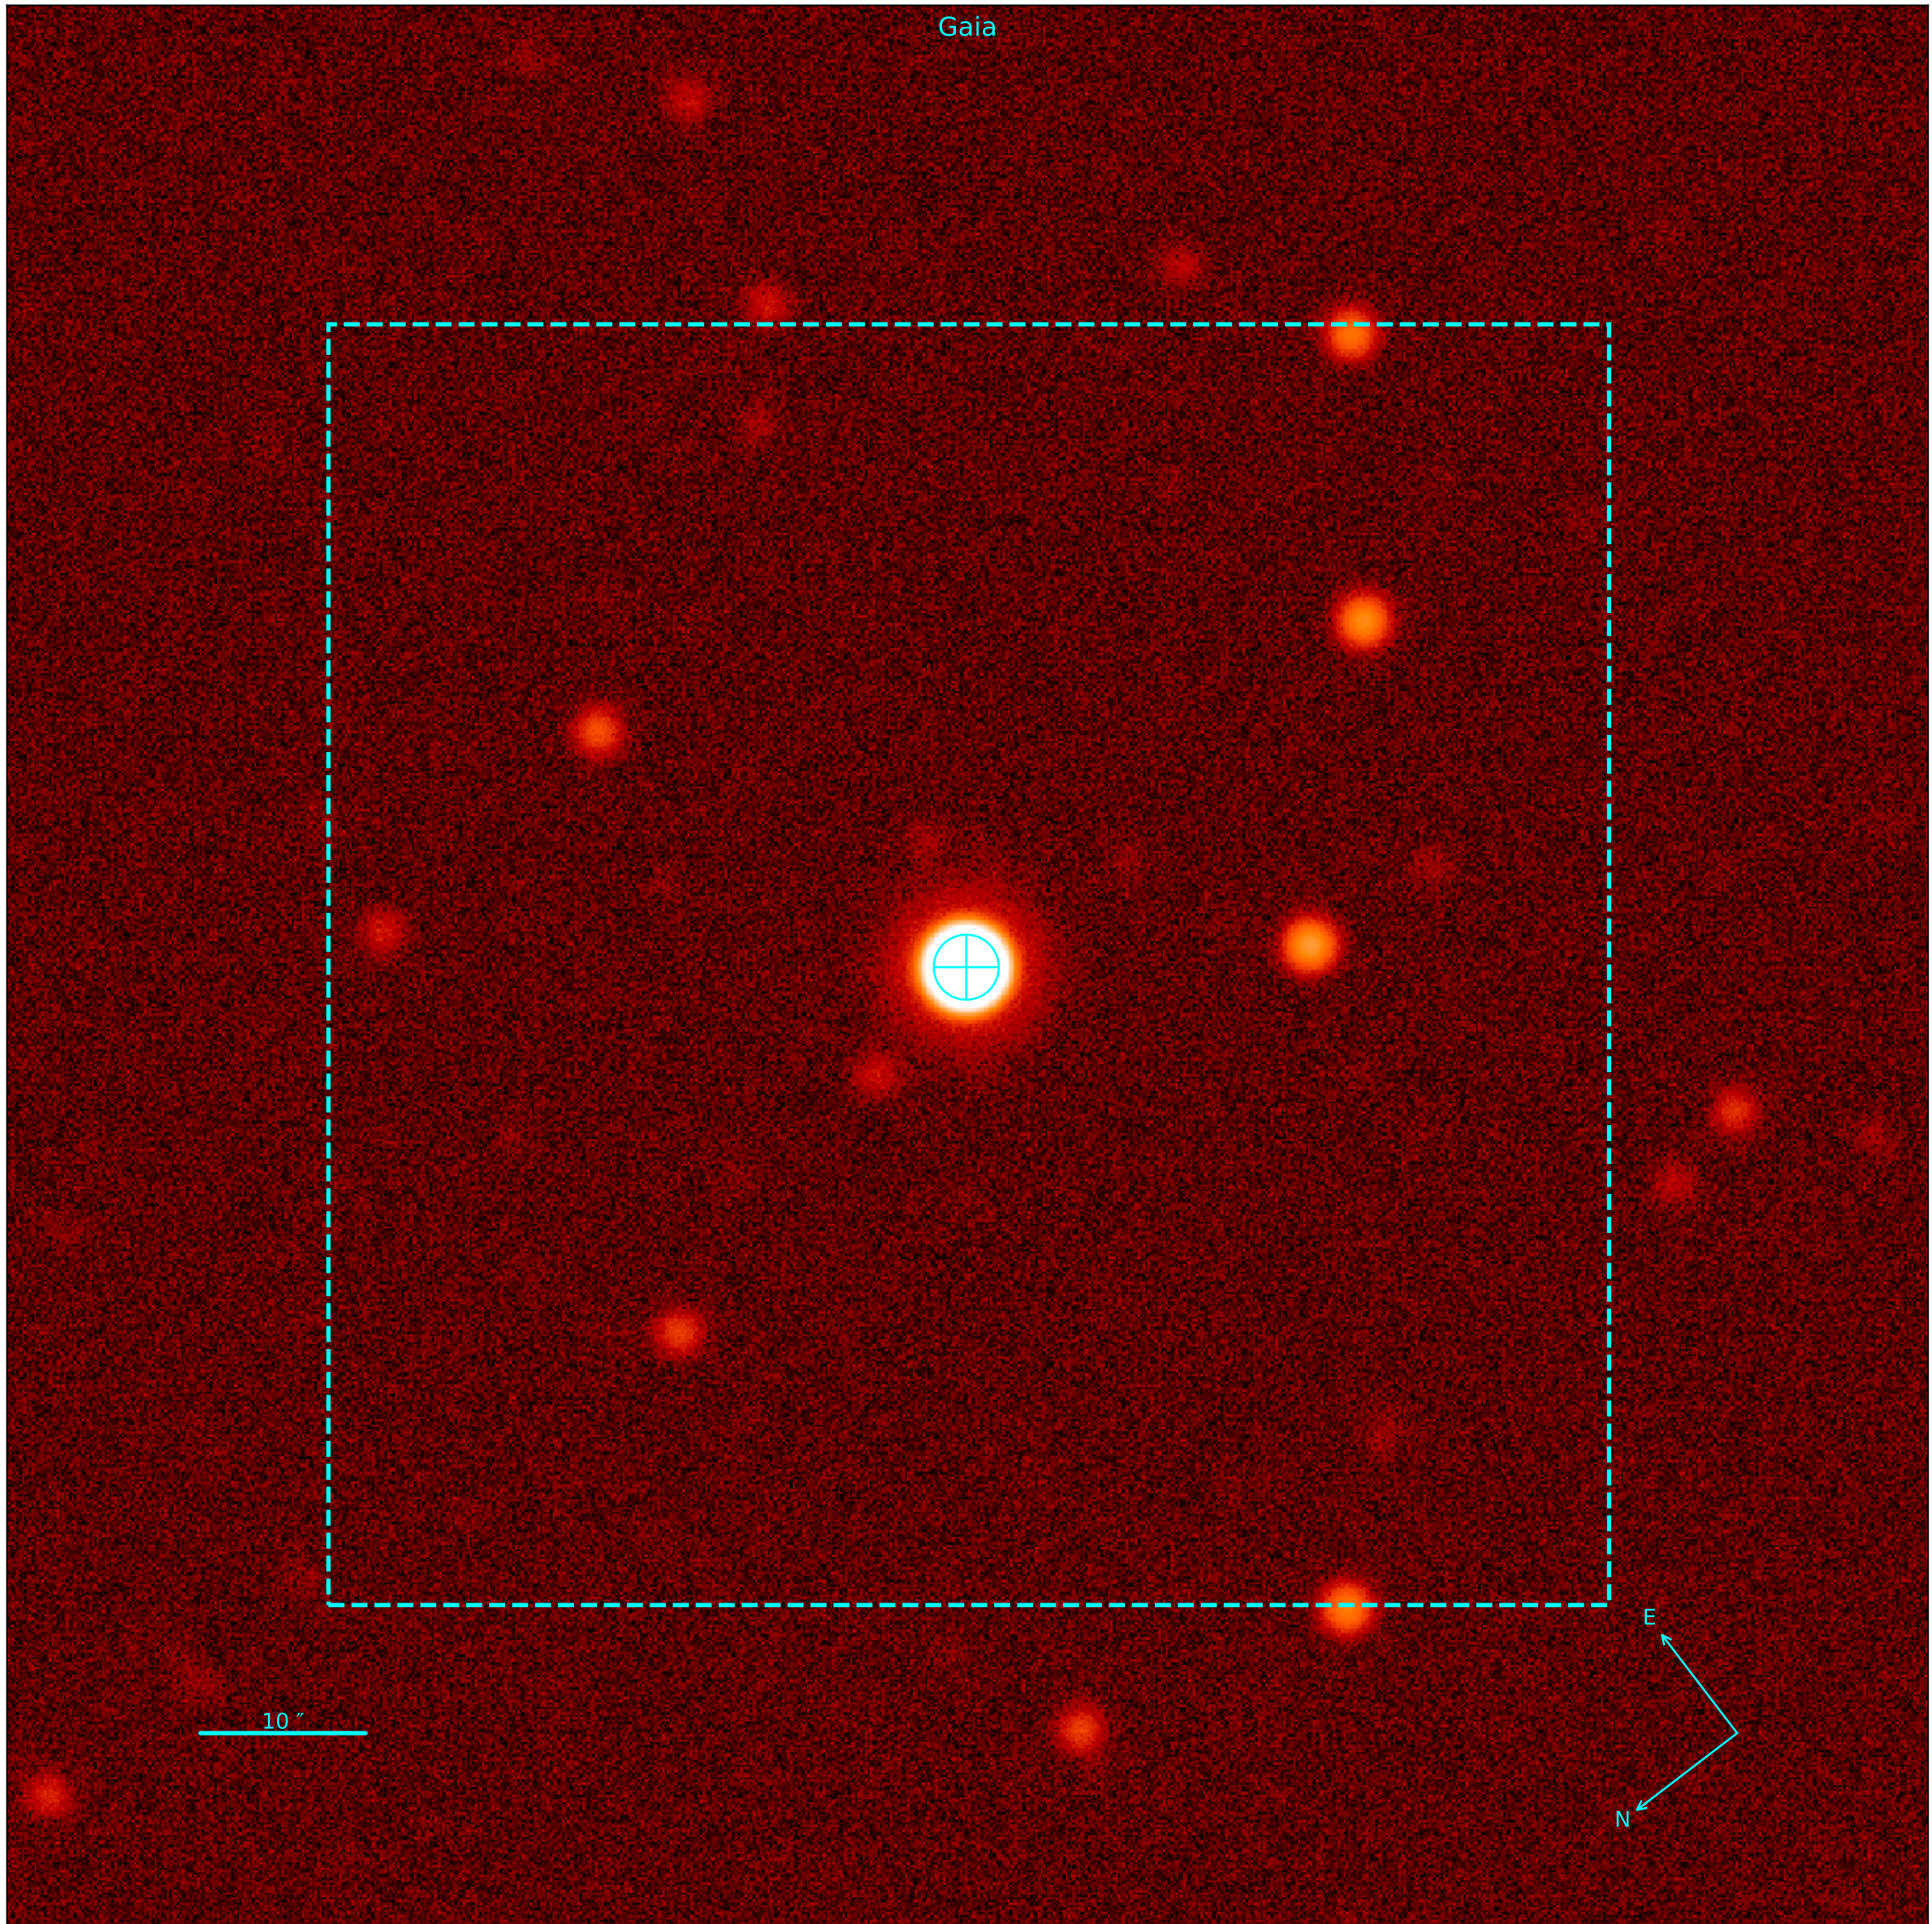

Object: NGC3532NO649  
Date: 2024-01-31 23:06:55.023 [2460341.463136842]  
RA: 11:02:24.98977896 Dec: -58:45:37.54881579  
Gmag: 7.70 Jmag: 6.21

Object: NGC3532NO649  
Date: 2024-01-31 23:06:55.023 [2460341.463136842]  
RA: 11:02:24.98977896 Dec: -58:45:37.54881579  
Gmag: 7.70 Jmag: 6.21