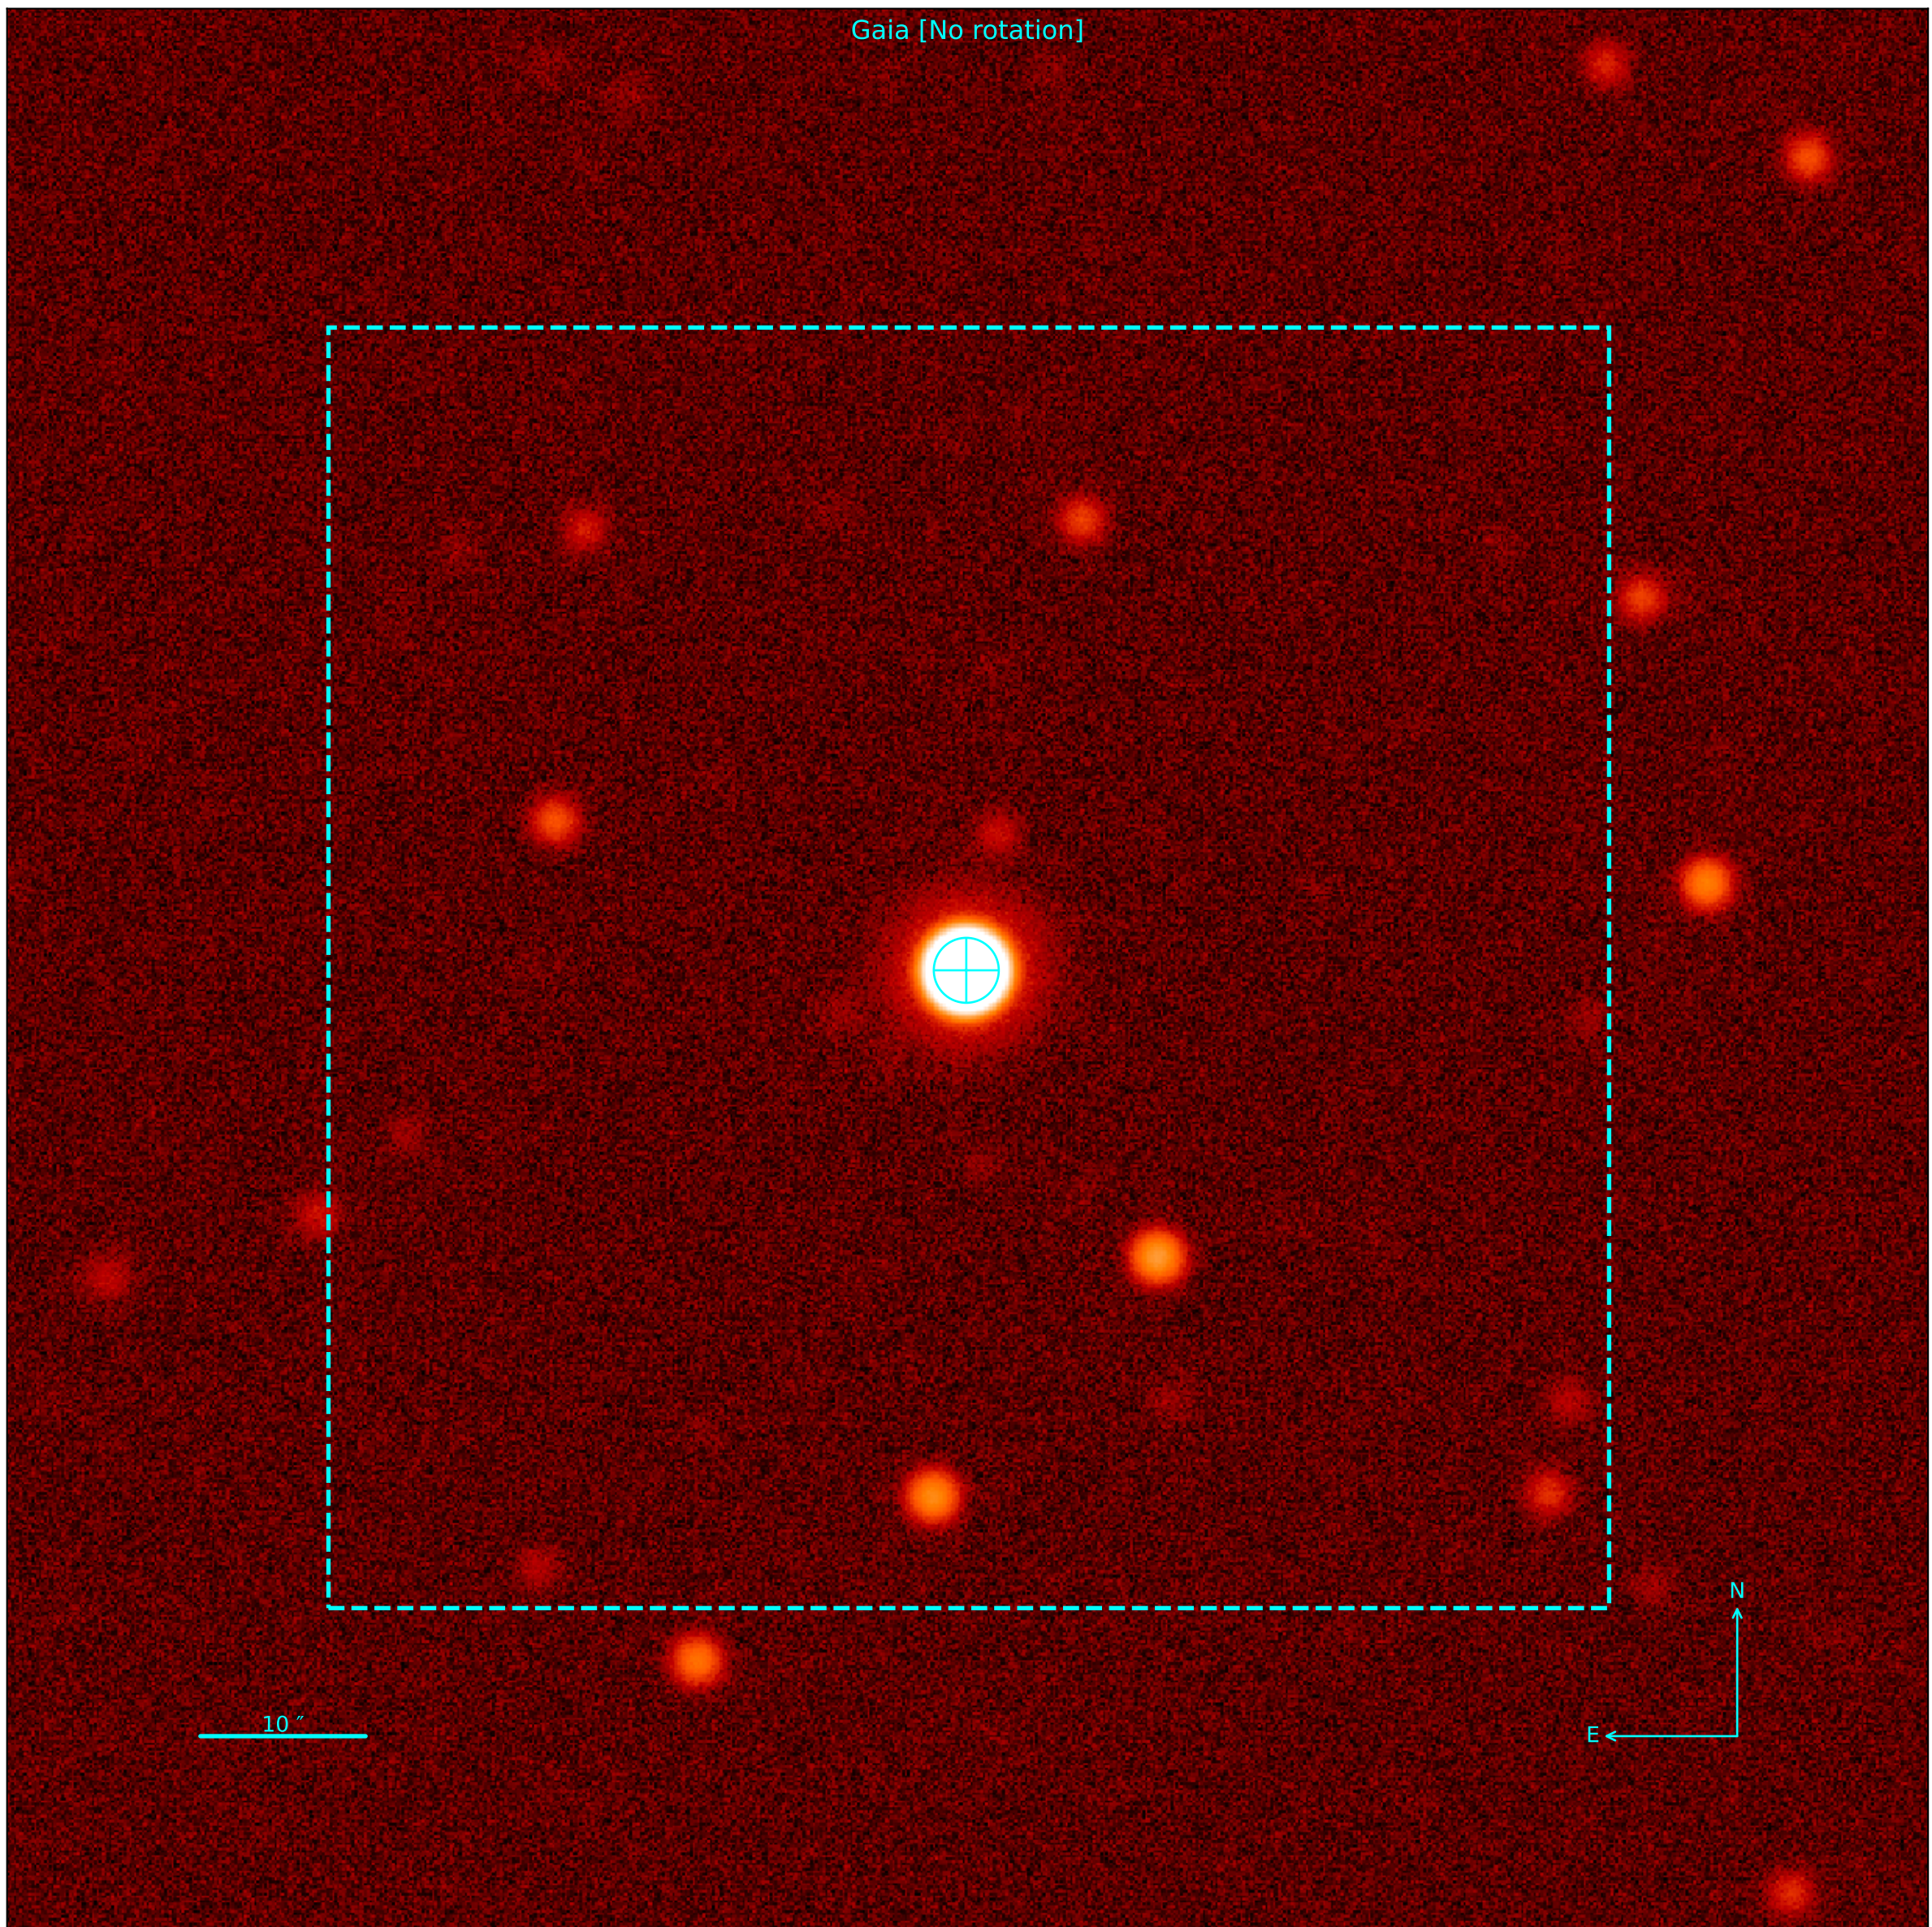

Object: NGC3532NO649  
Date: 2024-01-31 23:06:55.023 [2460341.463136842]  
RA: 11:02:24.98977896 Dec: -58:45:37.54881579  
Gmag: 7.70 Jmag: 6.21

Object: NGC3532NO649  
Date: 2024-01-31 23:06:55.023 [2460341.463136842]  
RA: 11:02:24.98977896 Dec: -58:45:37.54881579  
Gmag: 7.70 Jmag: 6.21