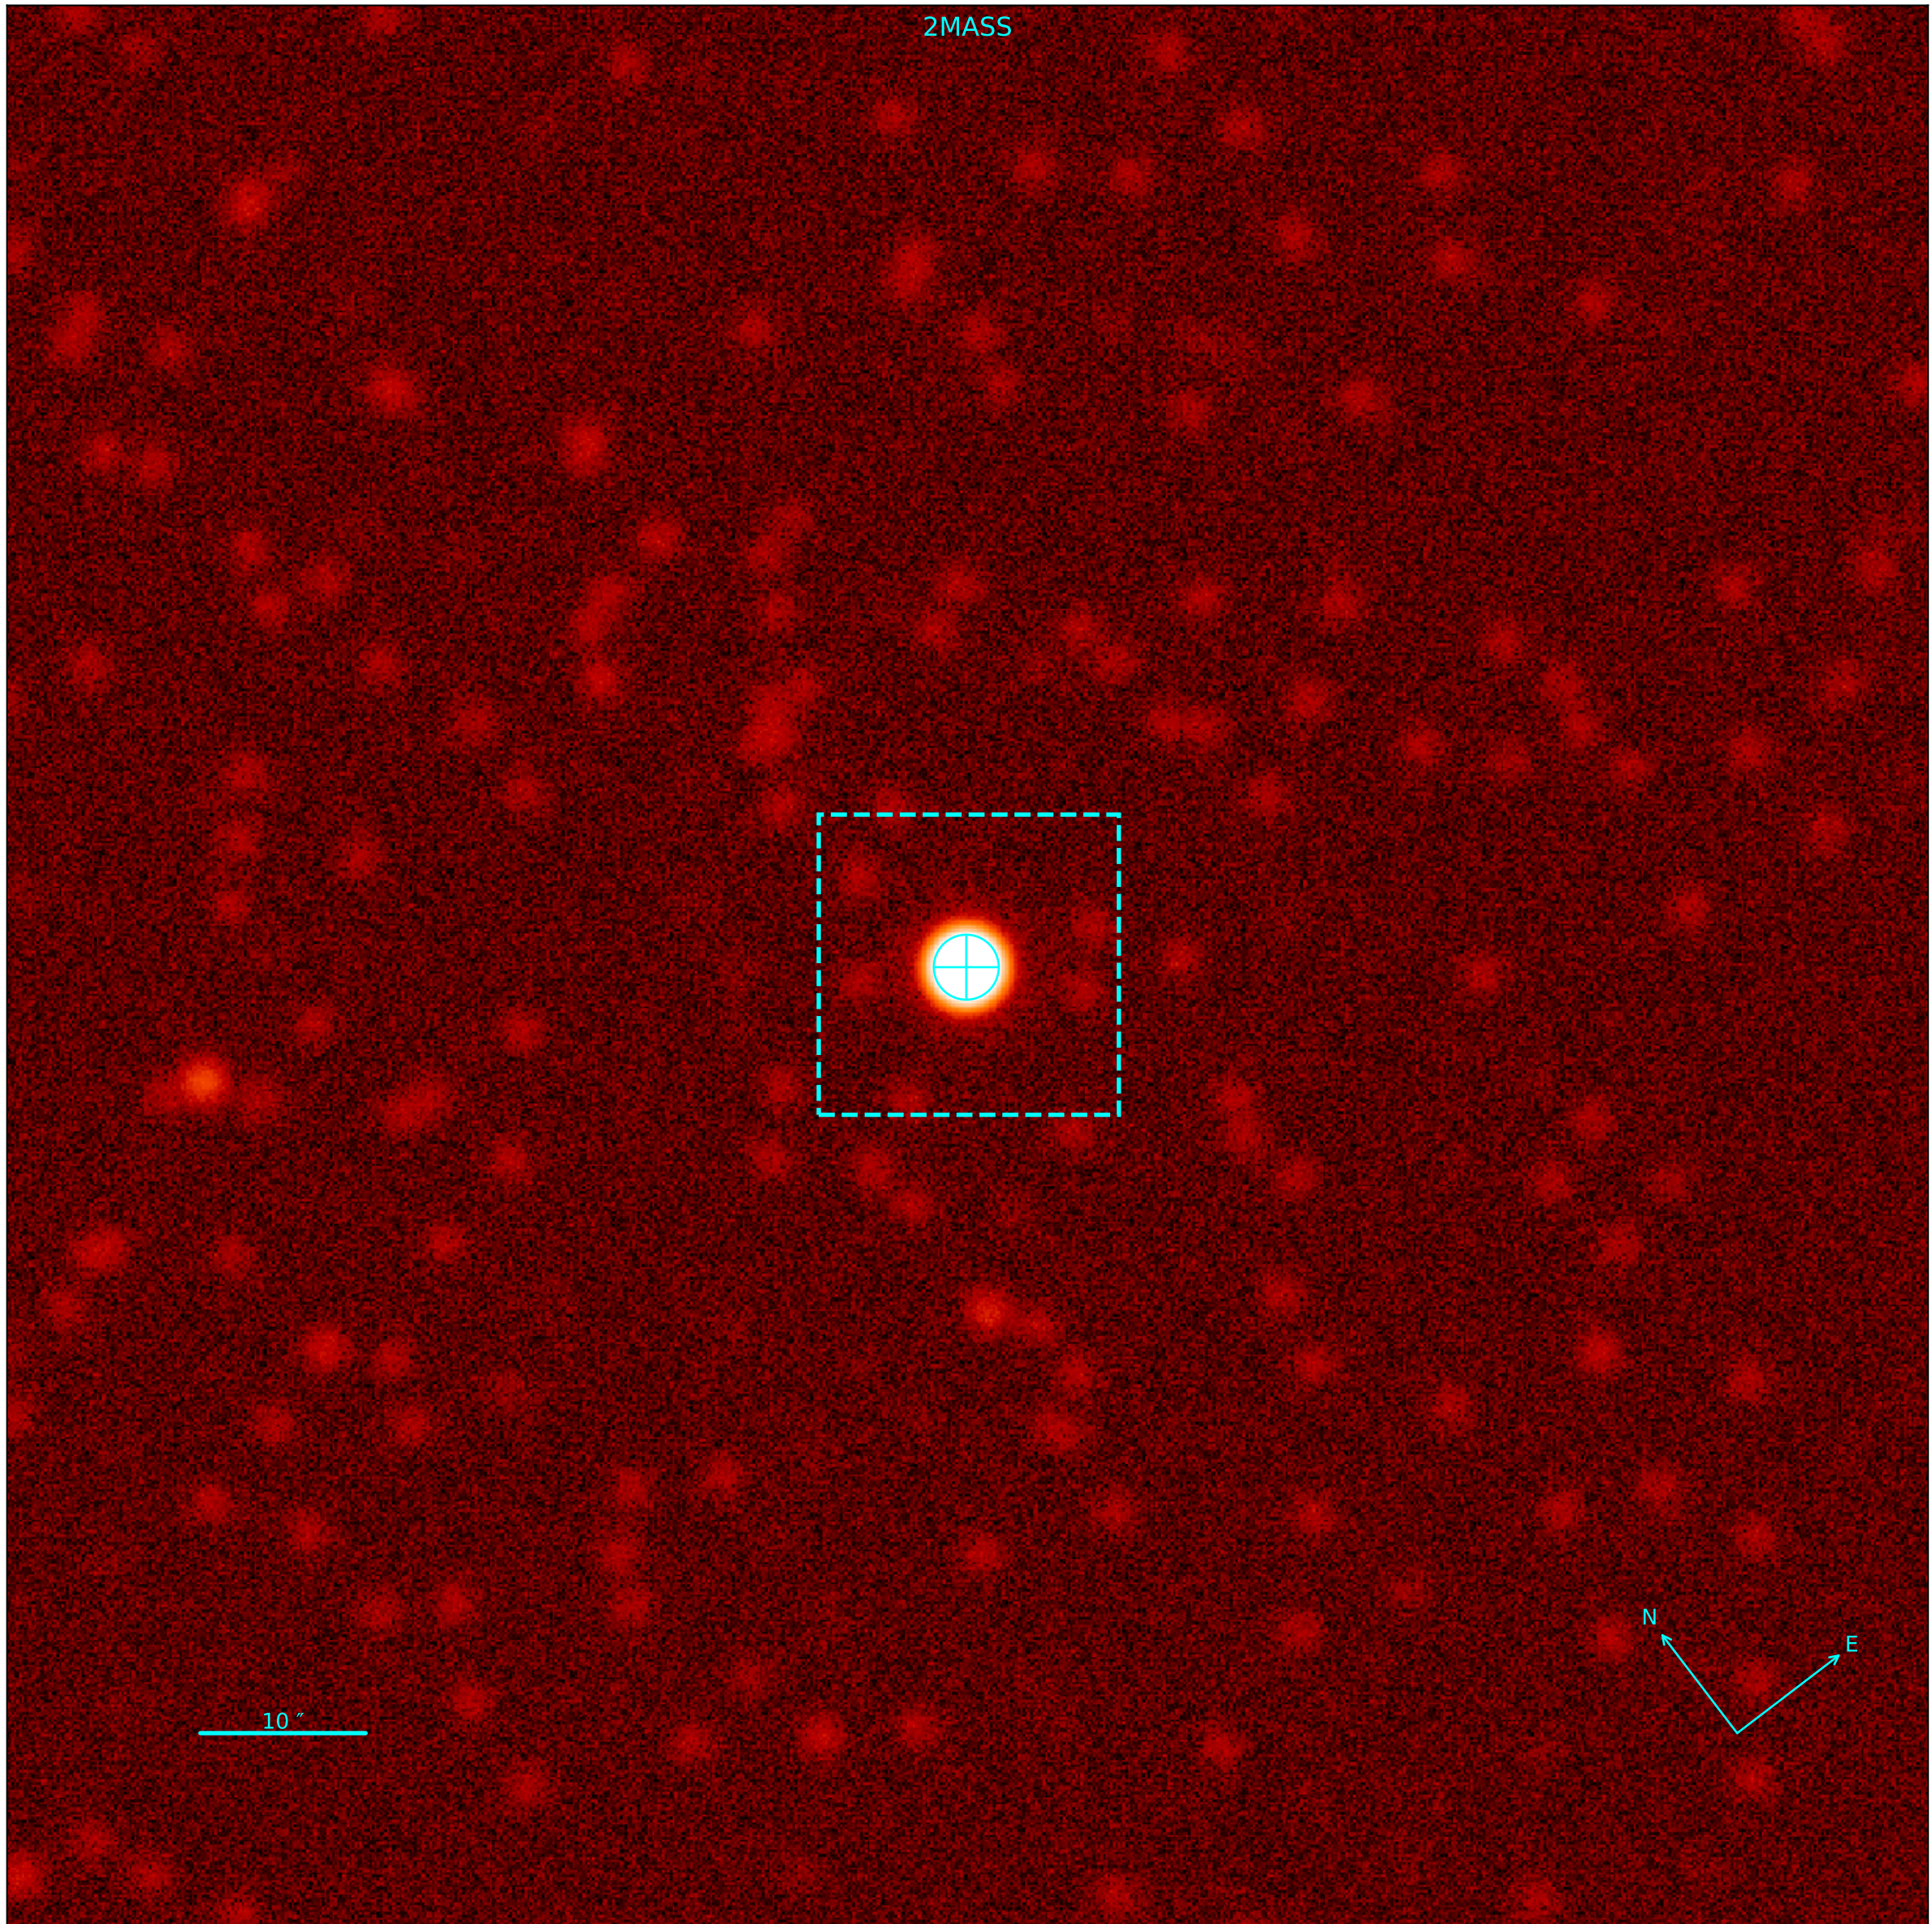

Object: NGC3532NO649  
Date: 2024-01-31 23:06:55.023 [2460341.463136842]  
RA: 11:02:24.98977896 Dec: -58:45:37.54881579  
Gmag: 7.70 Jmag: 6.21

Object: NGC3532NO649  
Date: 2024-01-31 23:06:55.023 [2460341.463136842]  
RA: 11:02:24.98977896 Dec: -58:45:37.54881579  
Gmag: 7.70 Jmag: 6.21