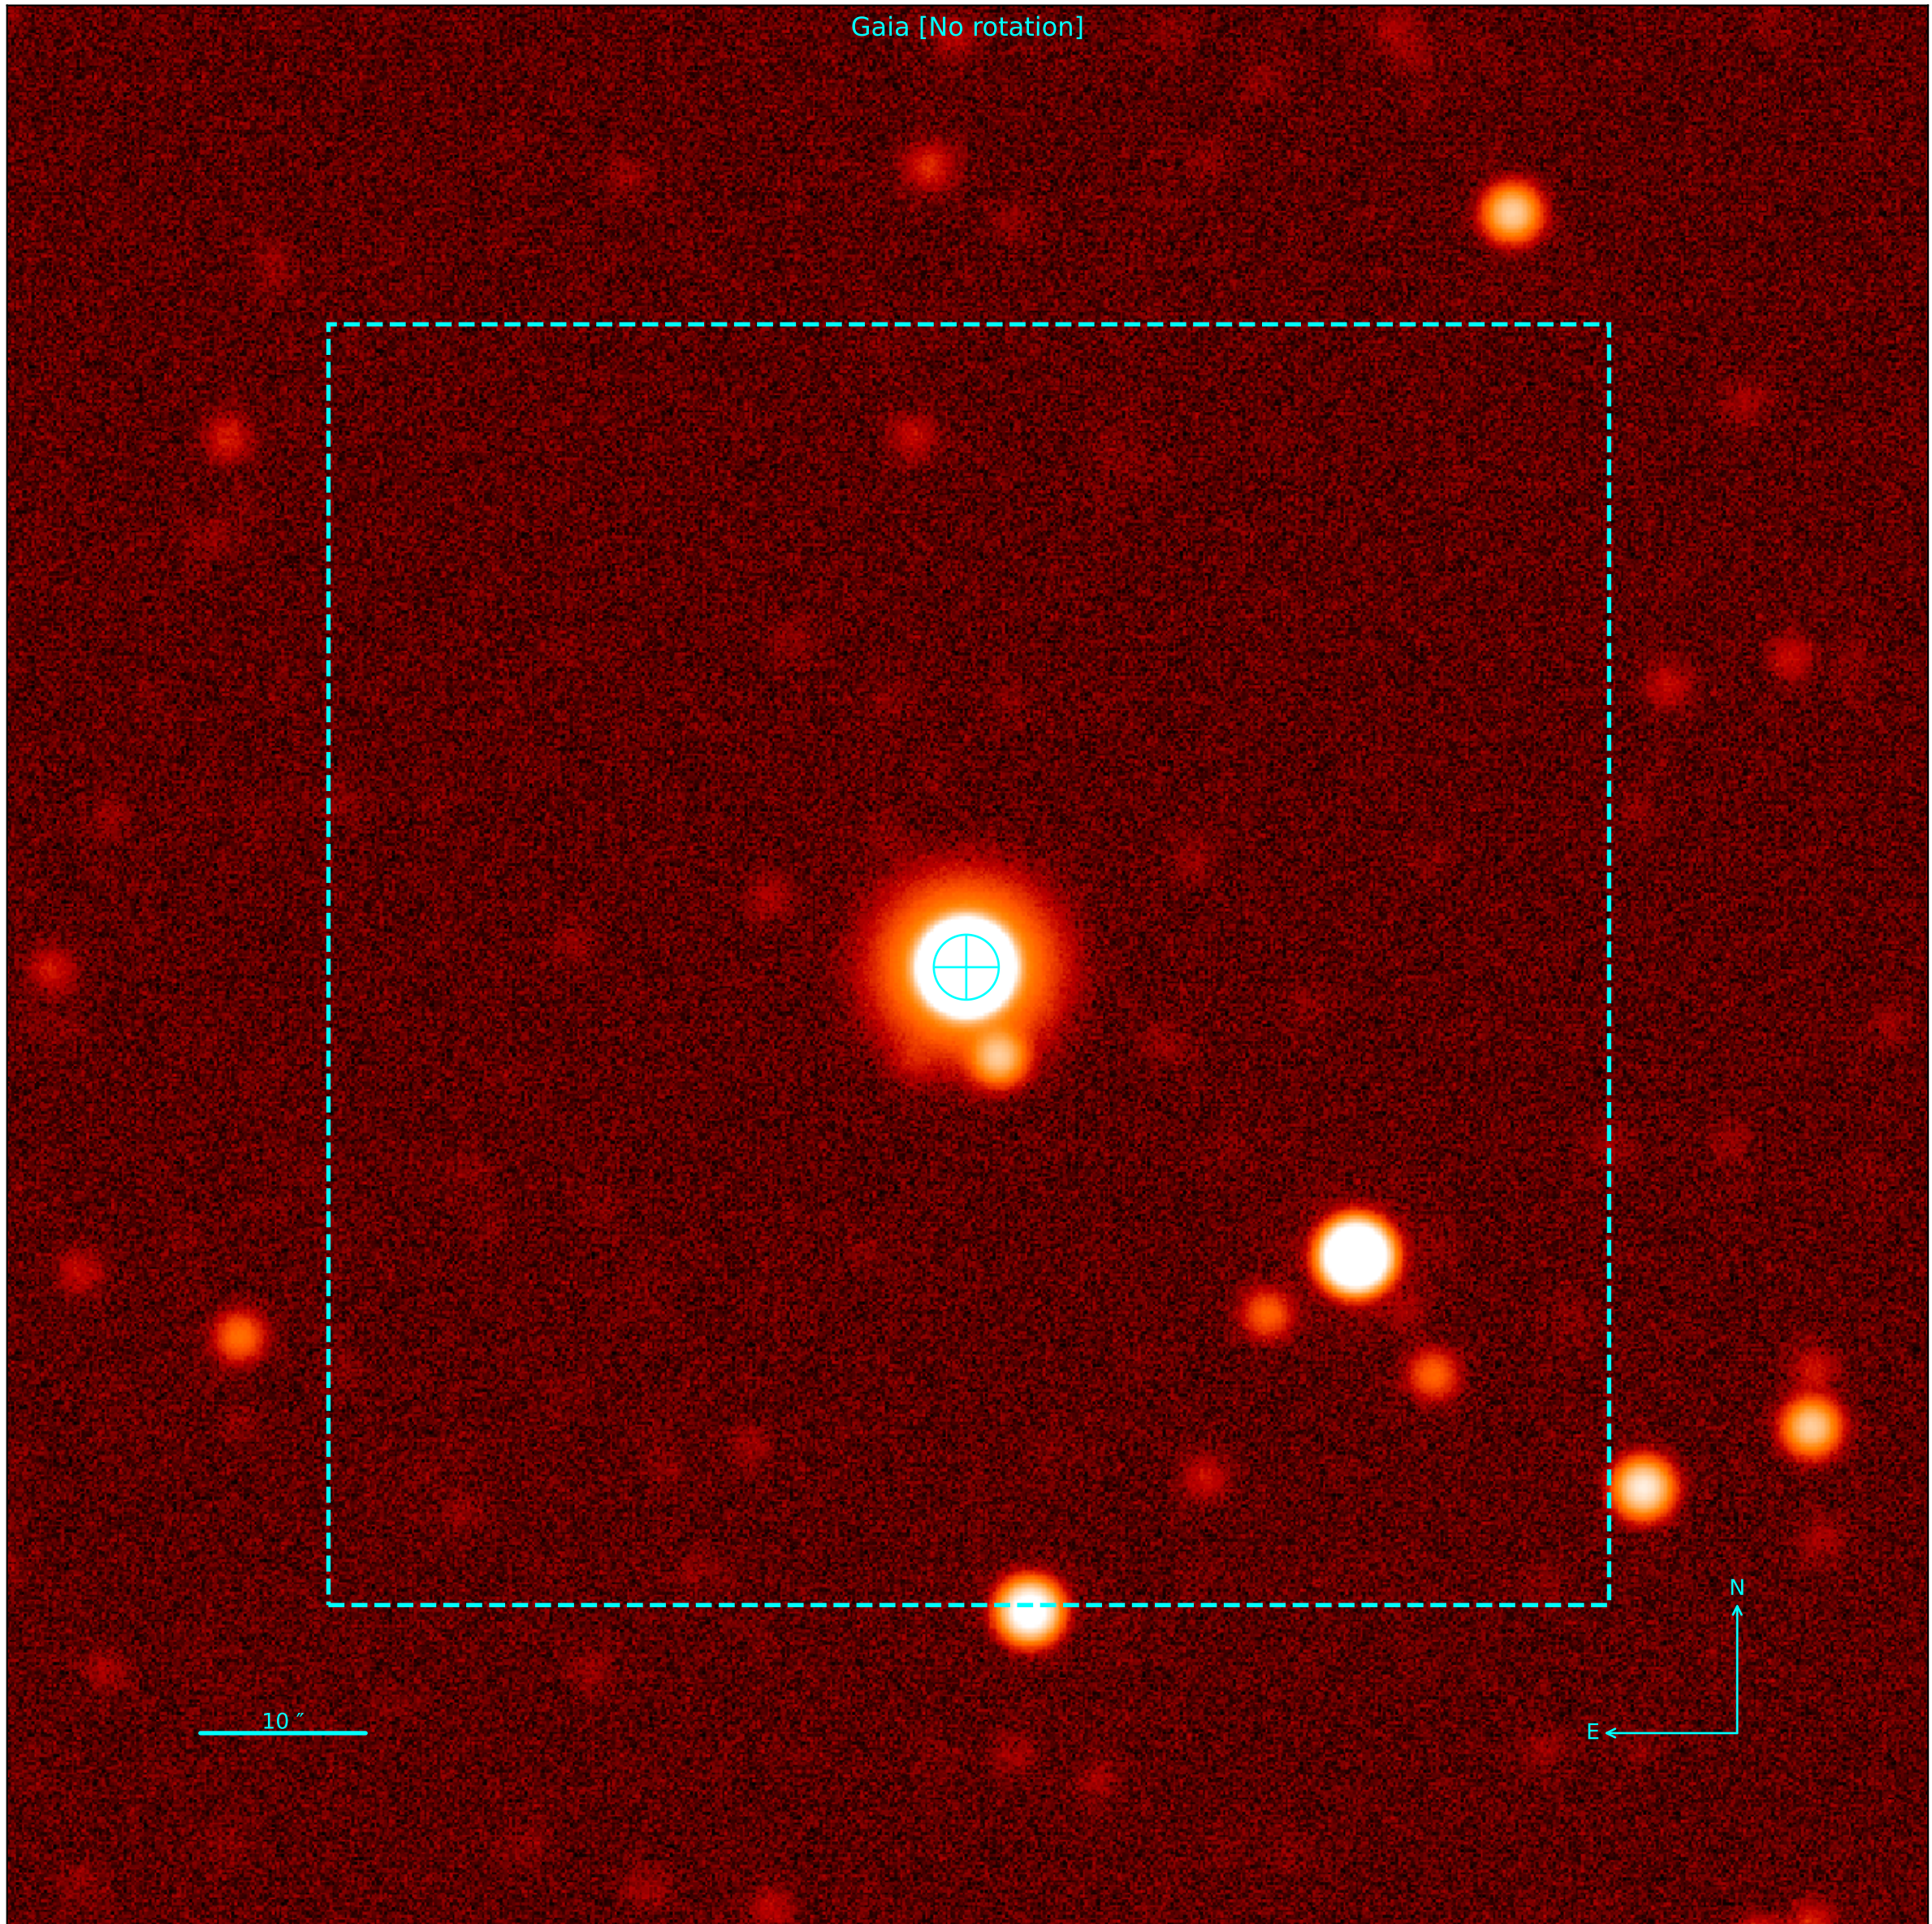

Object: NGC3532NO221
Date: 2024-01-31 23:06:55.023 [2460341.463136842]
RA: 11:06:29.25372353 Dec: -58:40:29.97605236
Gmag: 5.68 Jmag: 4.15

Object: NGC3532NO221
Date: 2024-01-31 23:06:55.023 [2460341.463136842]
RA: 11:06:29.25372353 Dec: -58:40:29.97605236
Gmag: 5.68 Jmag: 4.15