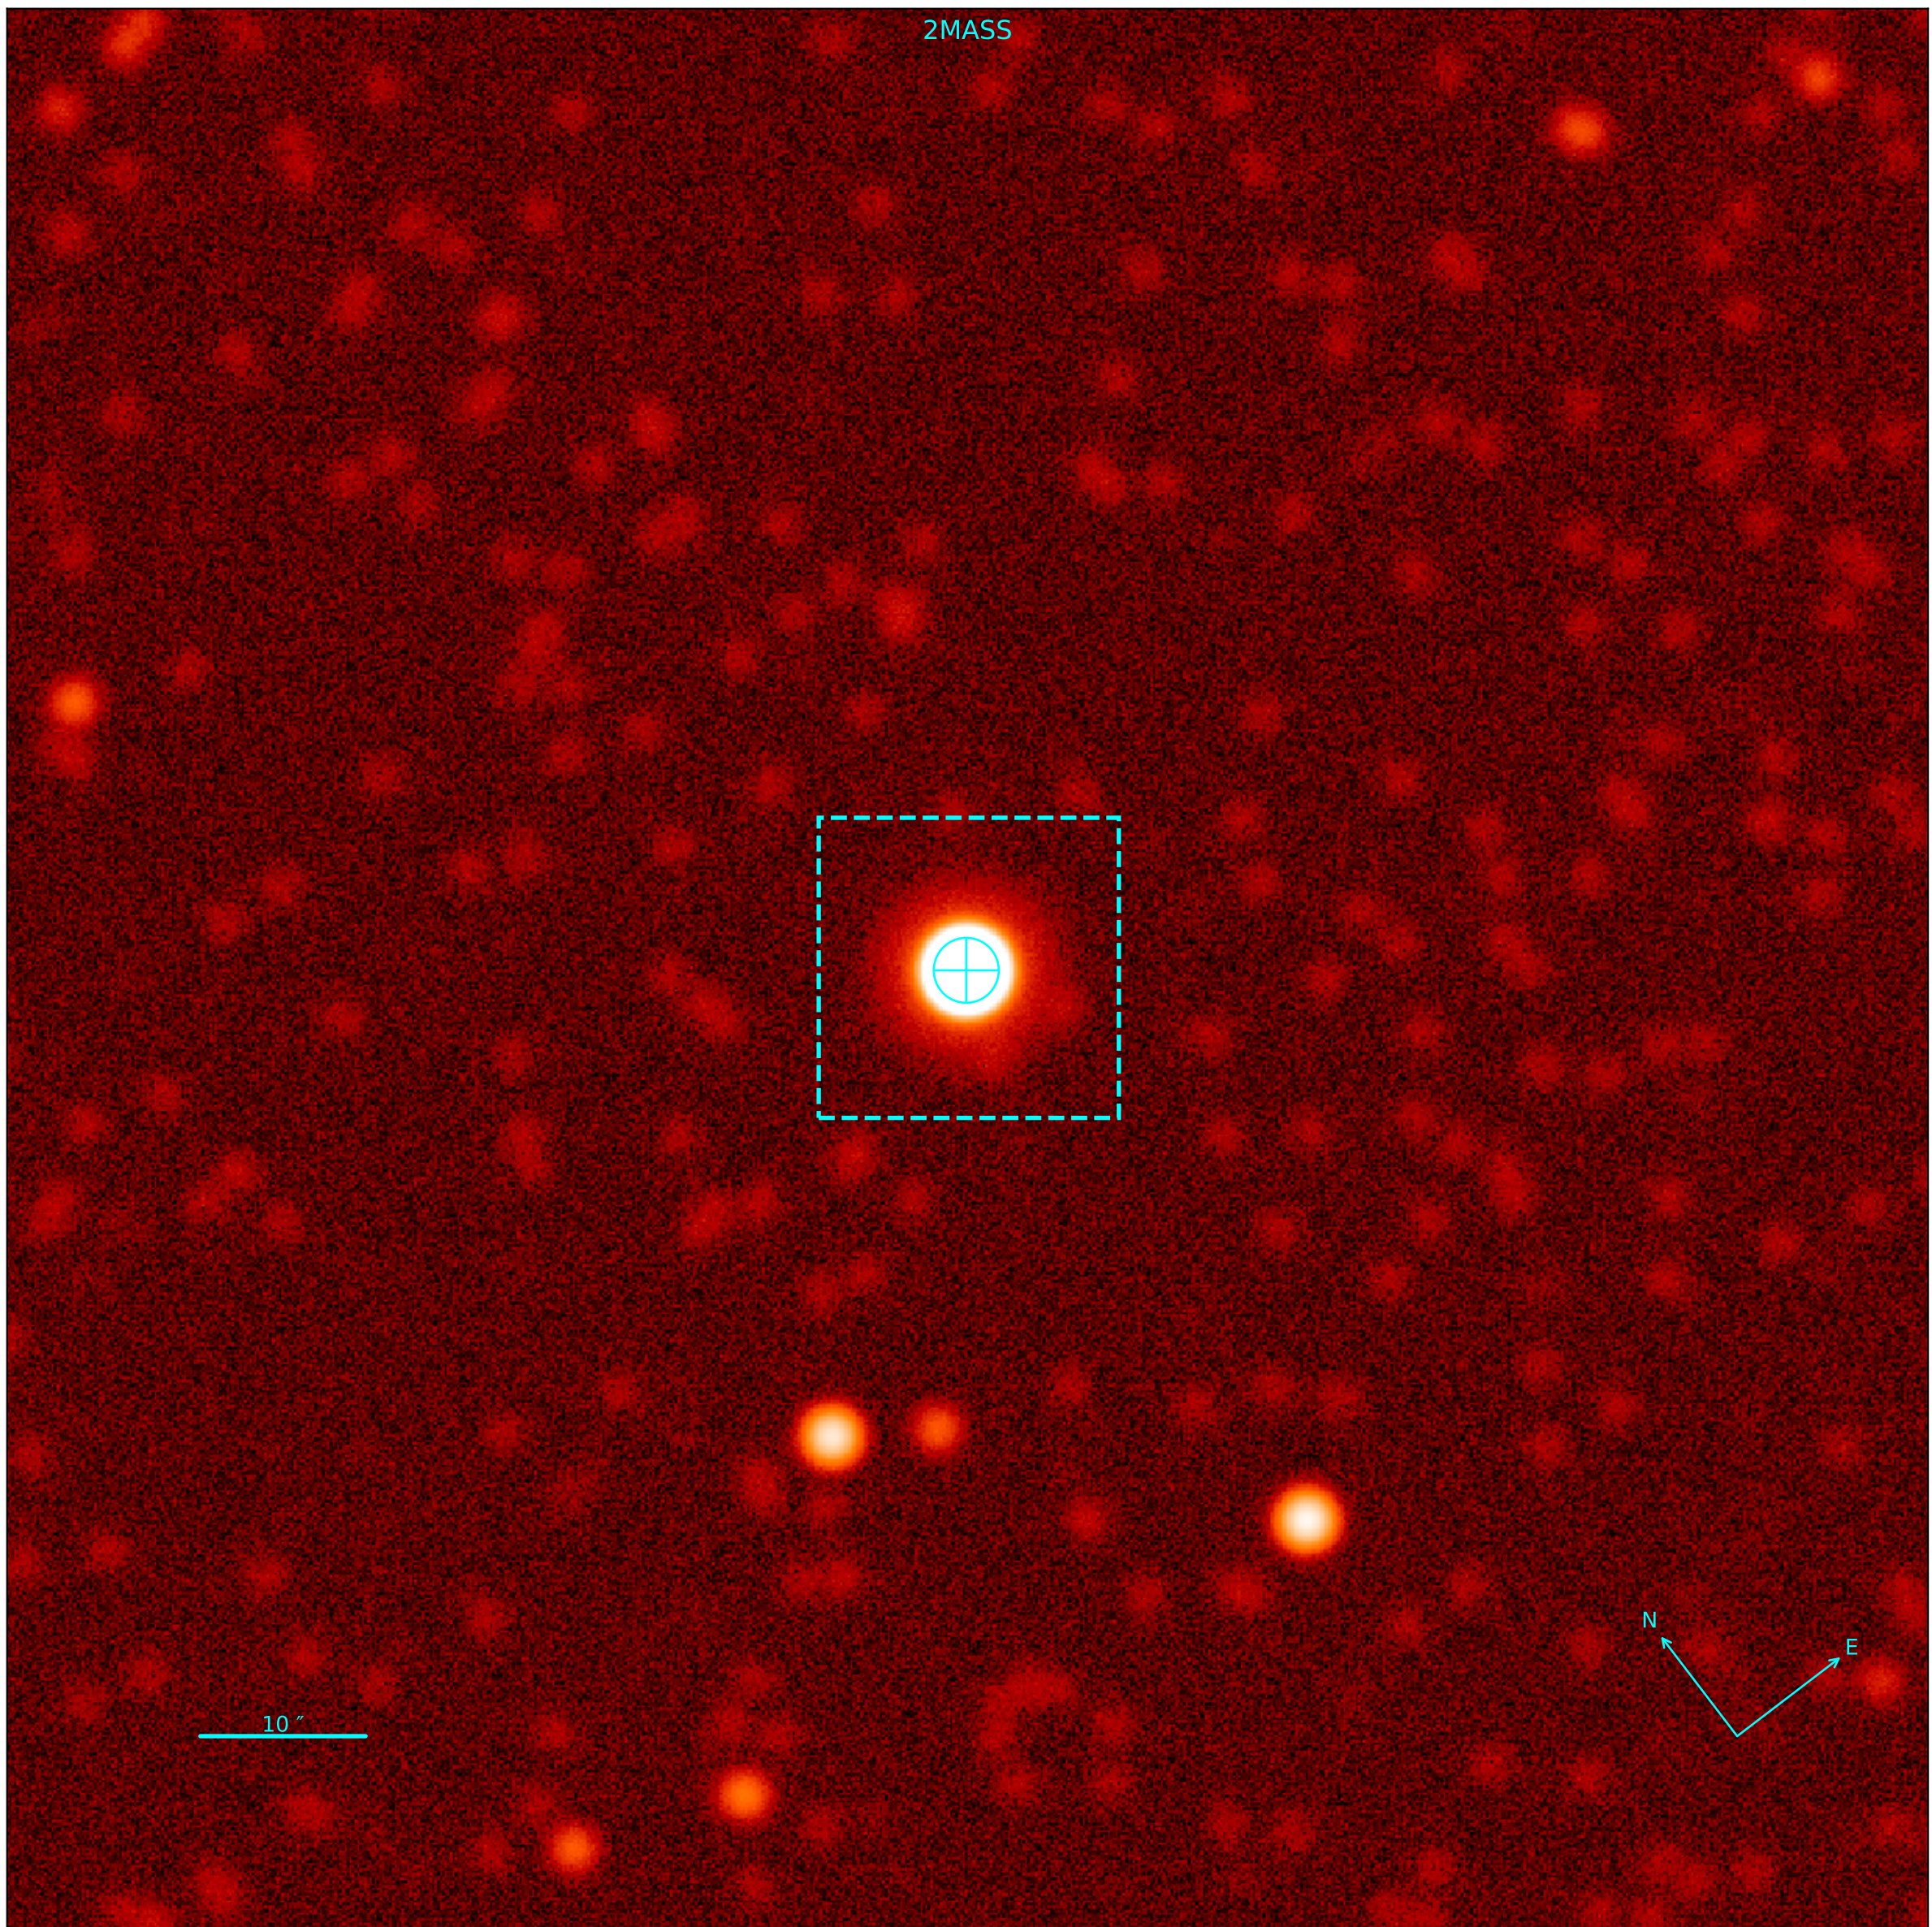

Object: NGC3532NO221
Date: 2024-01-31 23:06:55.023 [2460341.463136842]
RA: 11:06:29.25372353 Dec: -58:40:29.97605236
Gmag: 5.68 Jmag: 4.15

Object: NGC3532NO221
Date: 2024-01-31 23:06:55.023 [2460341.463136842]
RA: 11:06:29.25372353 Dec: -58:40:29.97605236
Gmag: 5.68 Jmag: 4.15