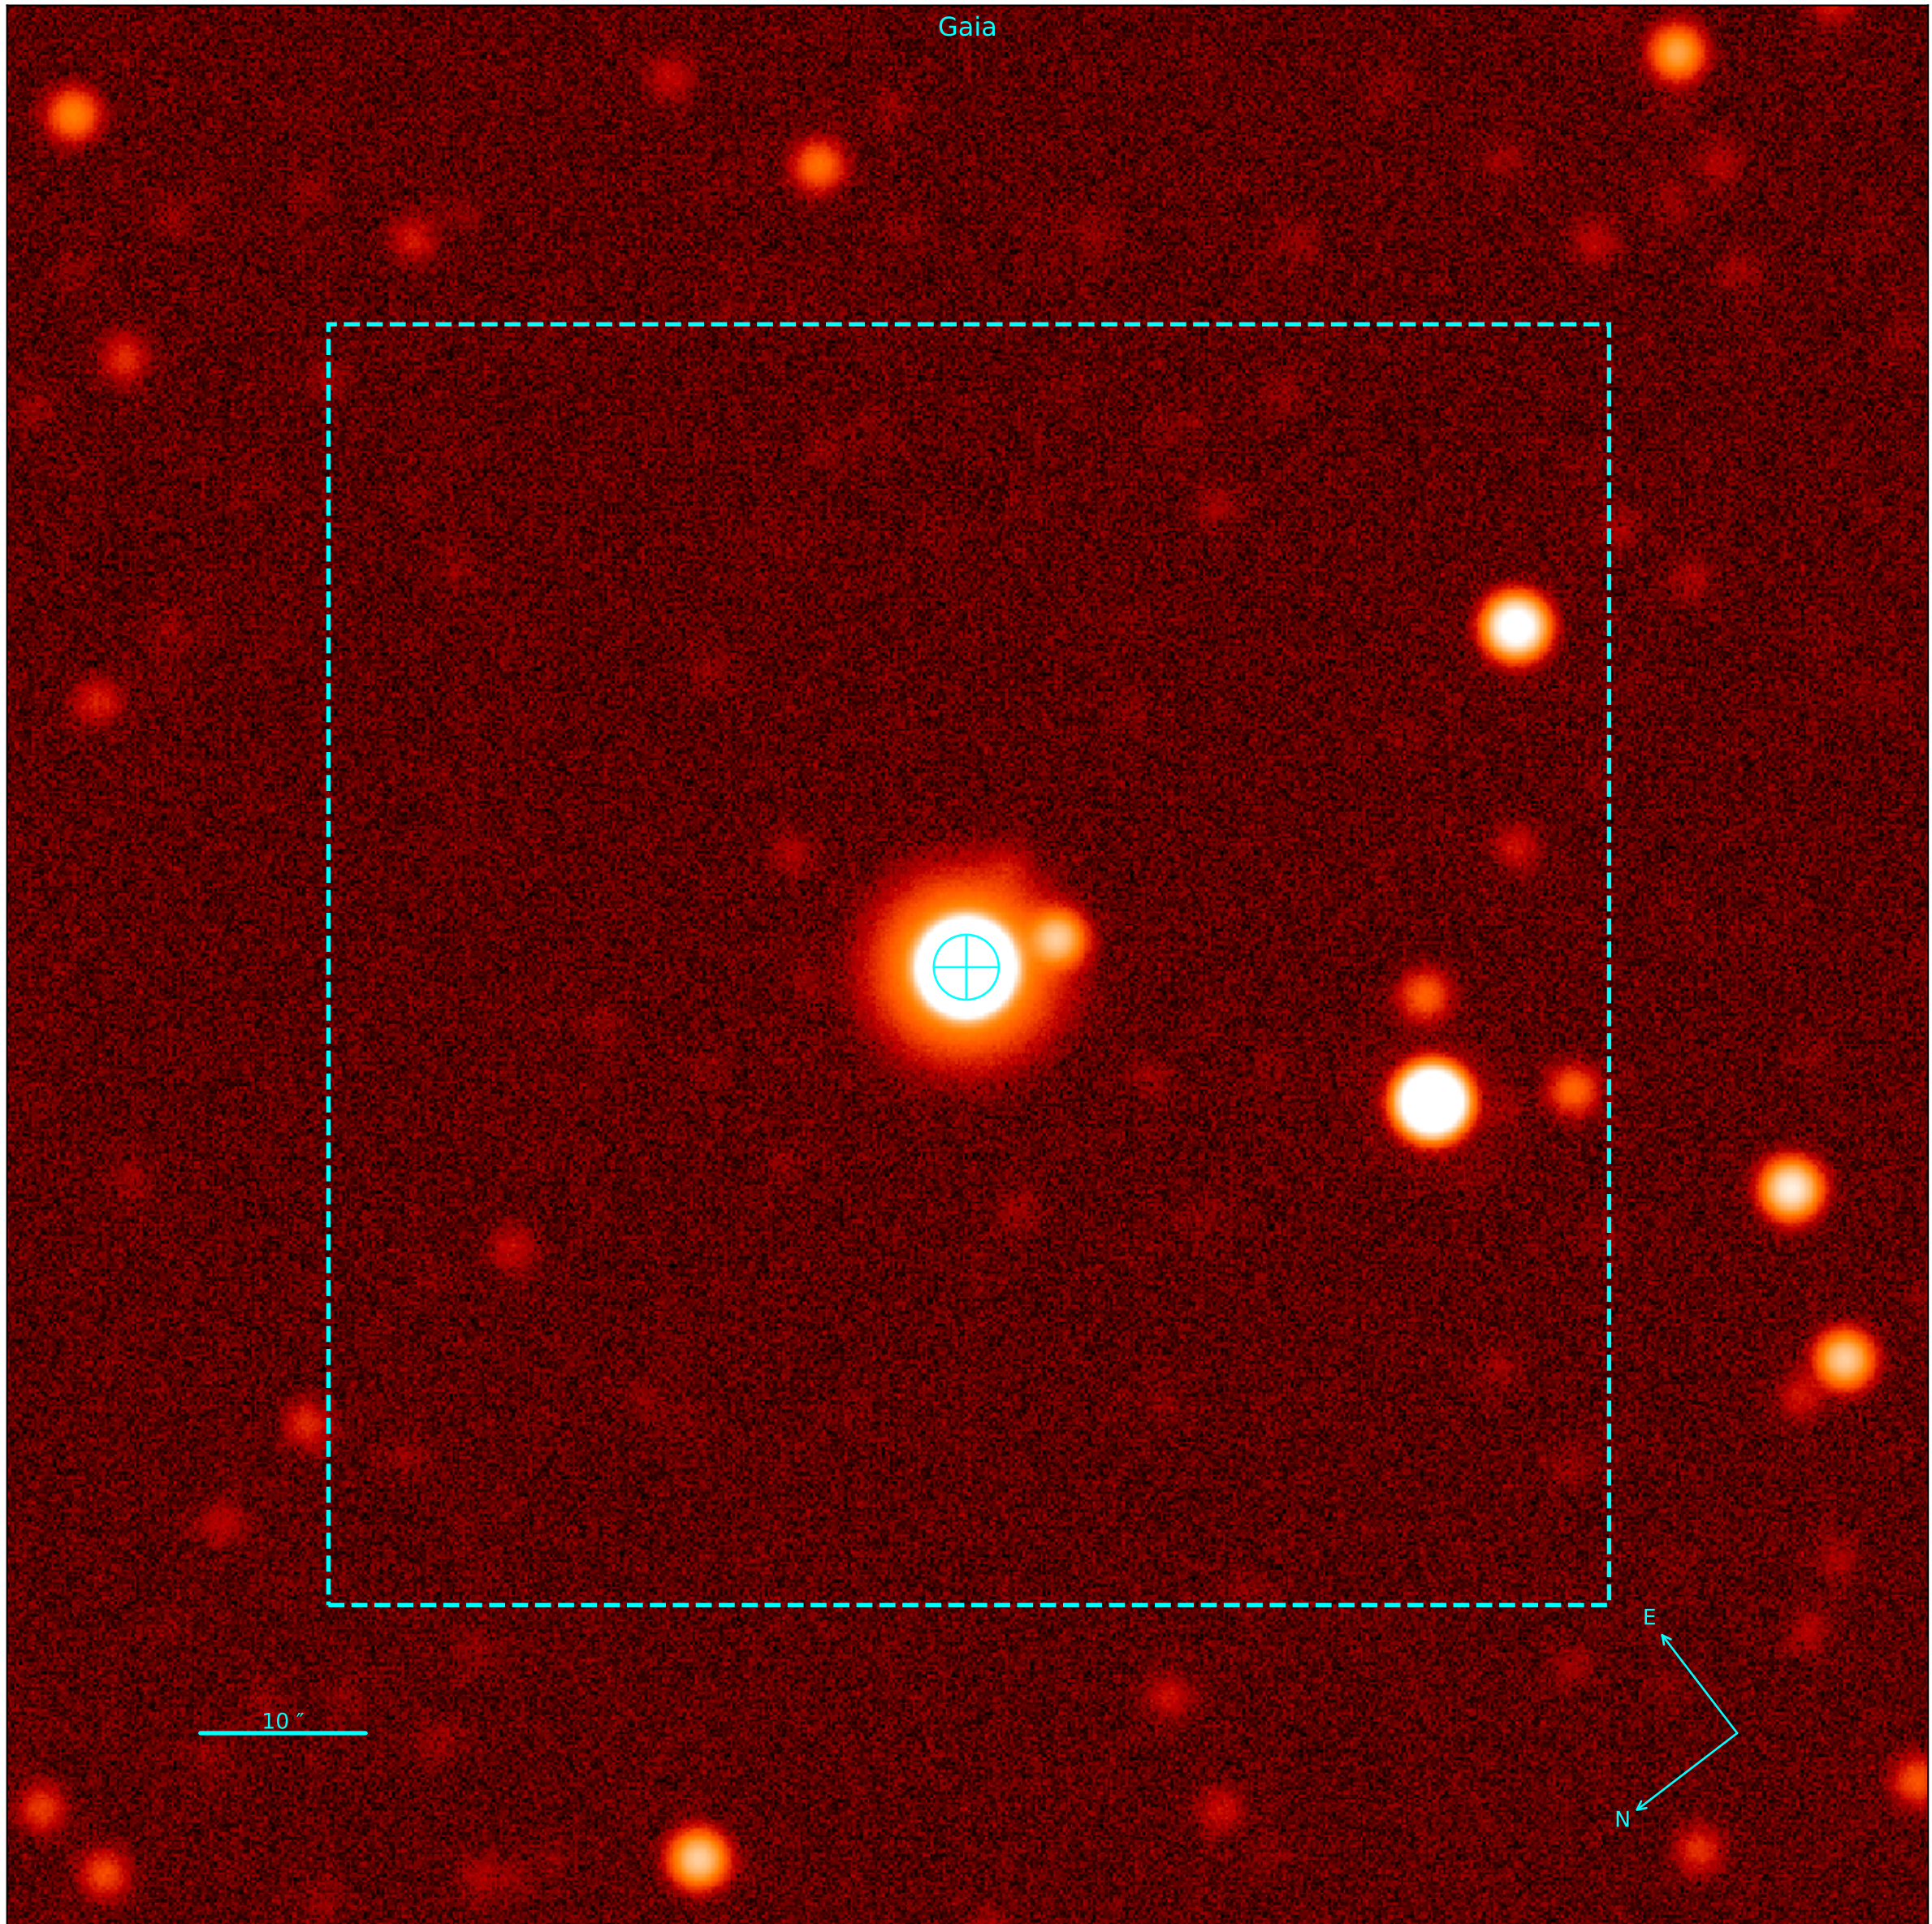

Object: NGC3532NO221
Date: 2024-01-31 23:06:55.023 [2460341.463136842]
RA: 11:06:29.25372353 Dec: -58:40:29.97605236
Gmag: 5.68 Jmag: 4.15

Object: NGC3532NO221
Date: 2024-01-31 23:06:55.023 [2460341.463136842]
RA: 11:06:29.25372353 Dec: -58:40:29.97605236
Gmag: 5.68 Jmag: 4.15