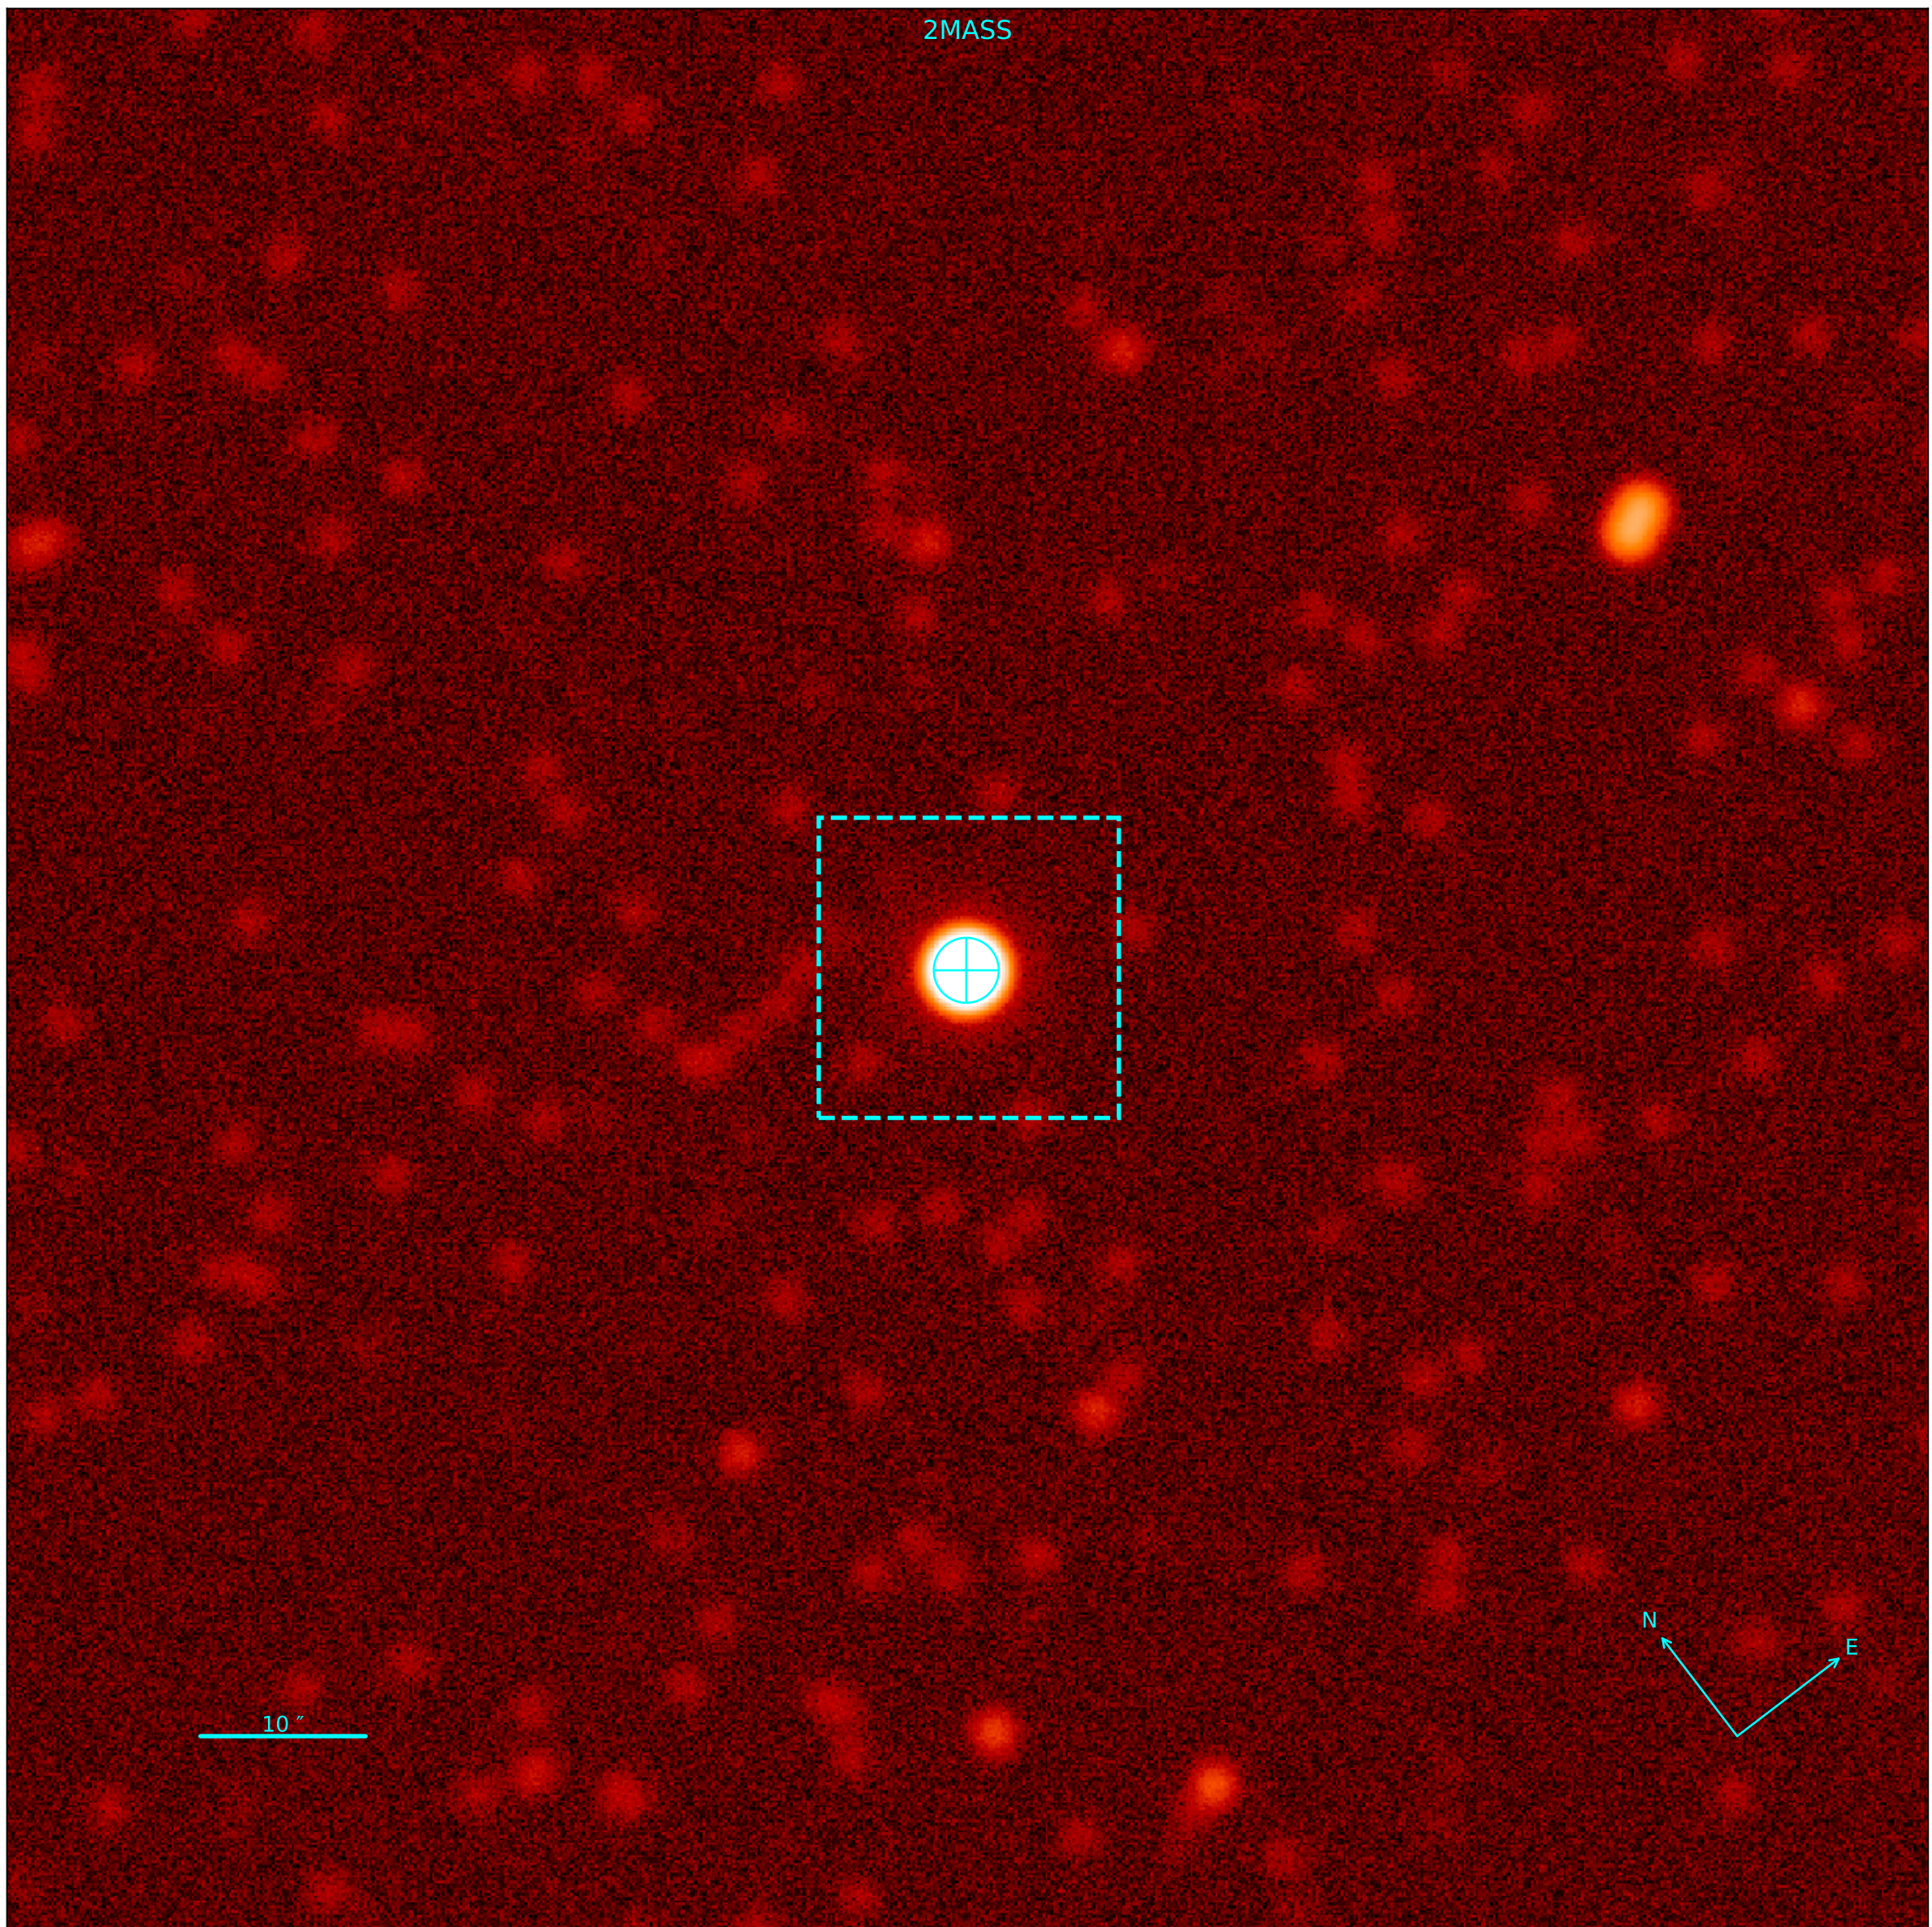

Object: NGC3114NO283  
Date: 2024-01-31 23:06:55.023 [2460341.463136842]  
RA: 10:01:03.429953 Dec: -60:17:35.55847736  
Gmag: 7.36 Jmag: 5.72

Object: NGC3114NO283  
Date: 2024-01-31 23:06:55.023 [2460341.463136842]  
RA: 10:01:03.429953 Dec: -60:17:35.55847736  
Gmag: 7.36 Jmag: 5.72