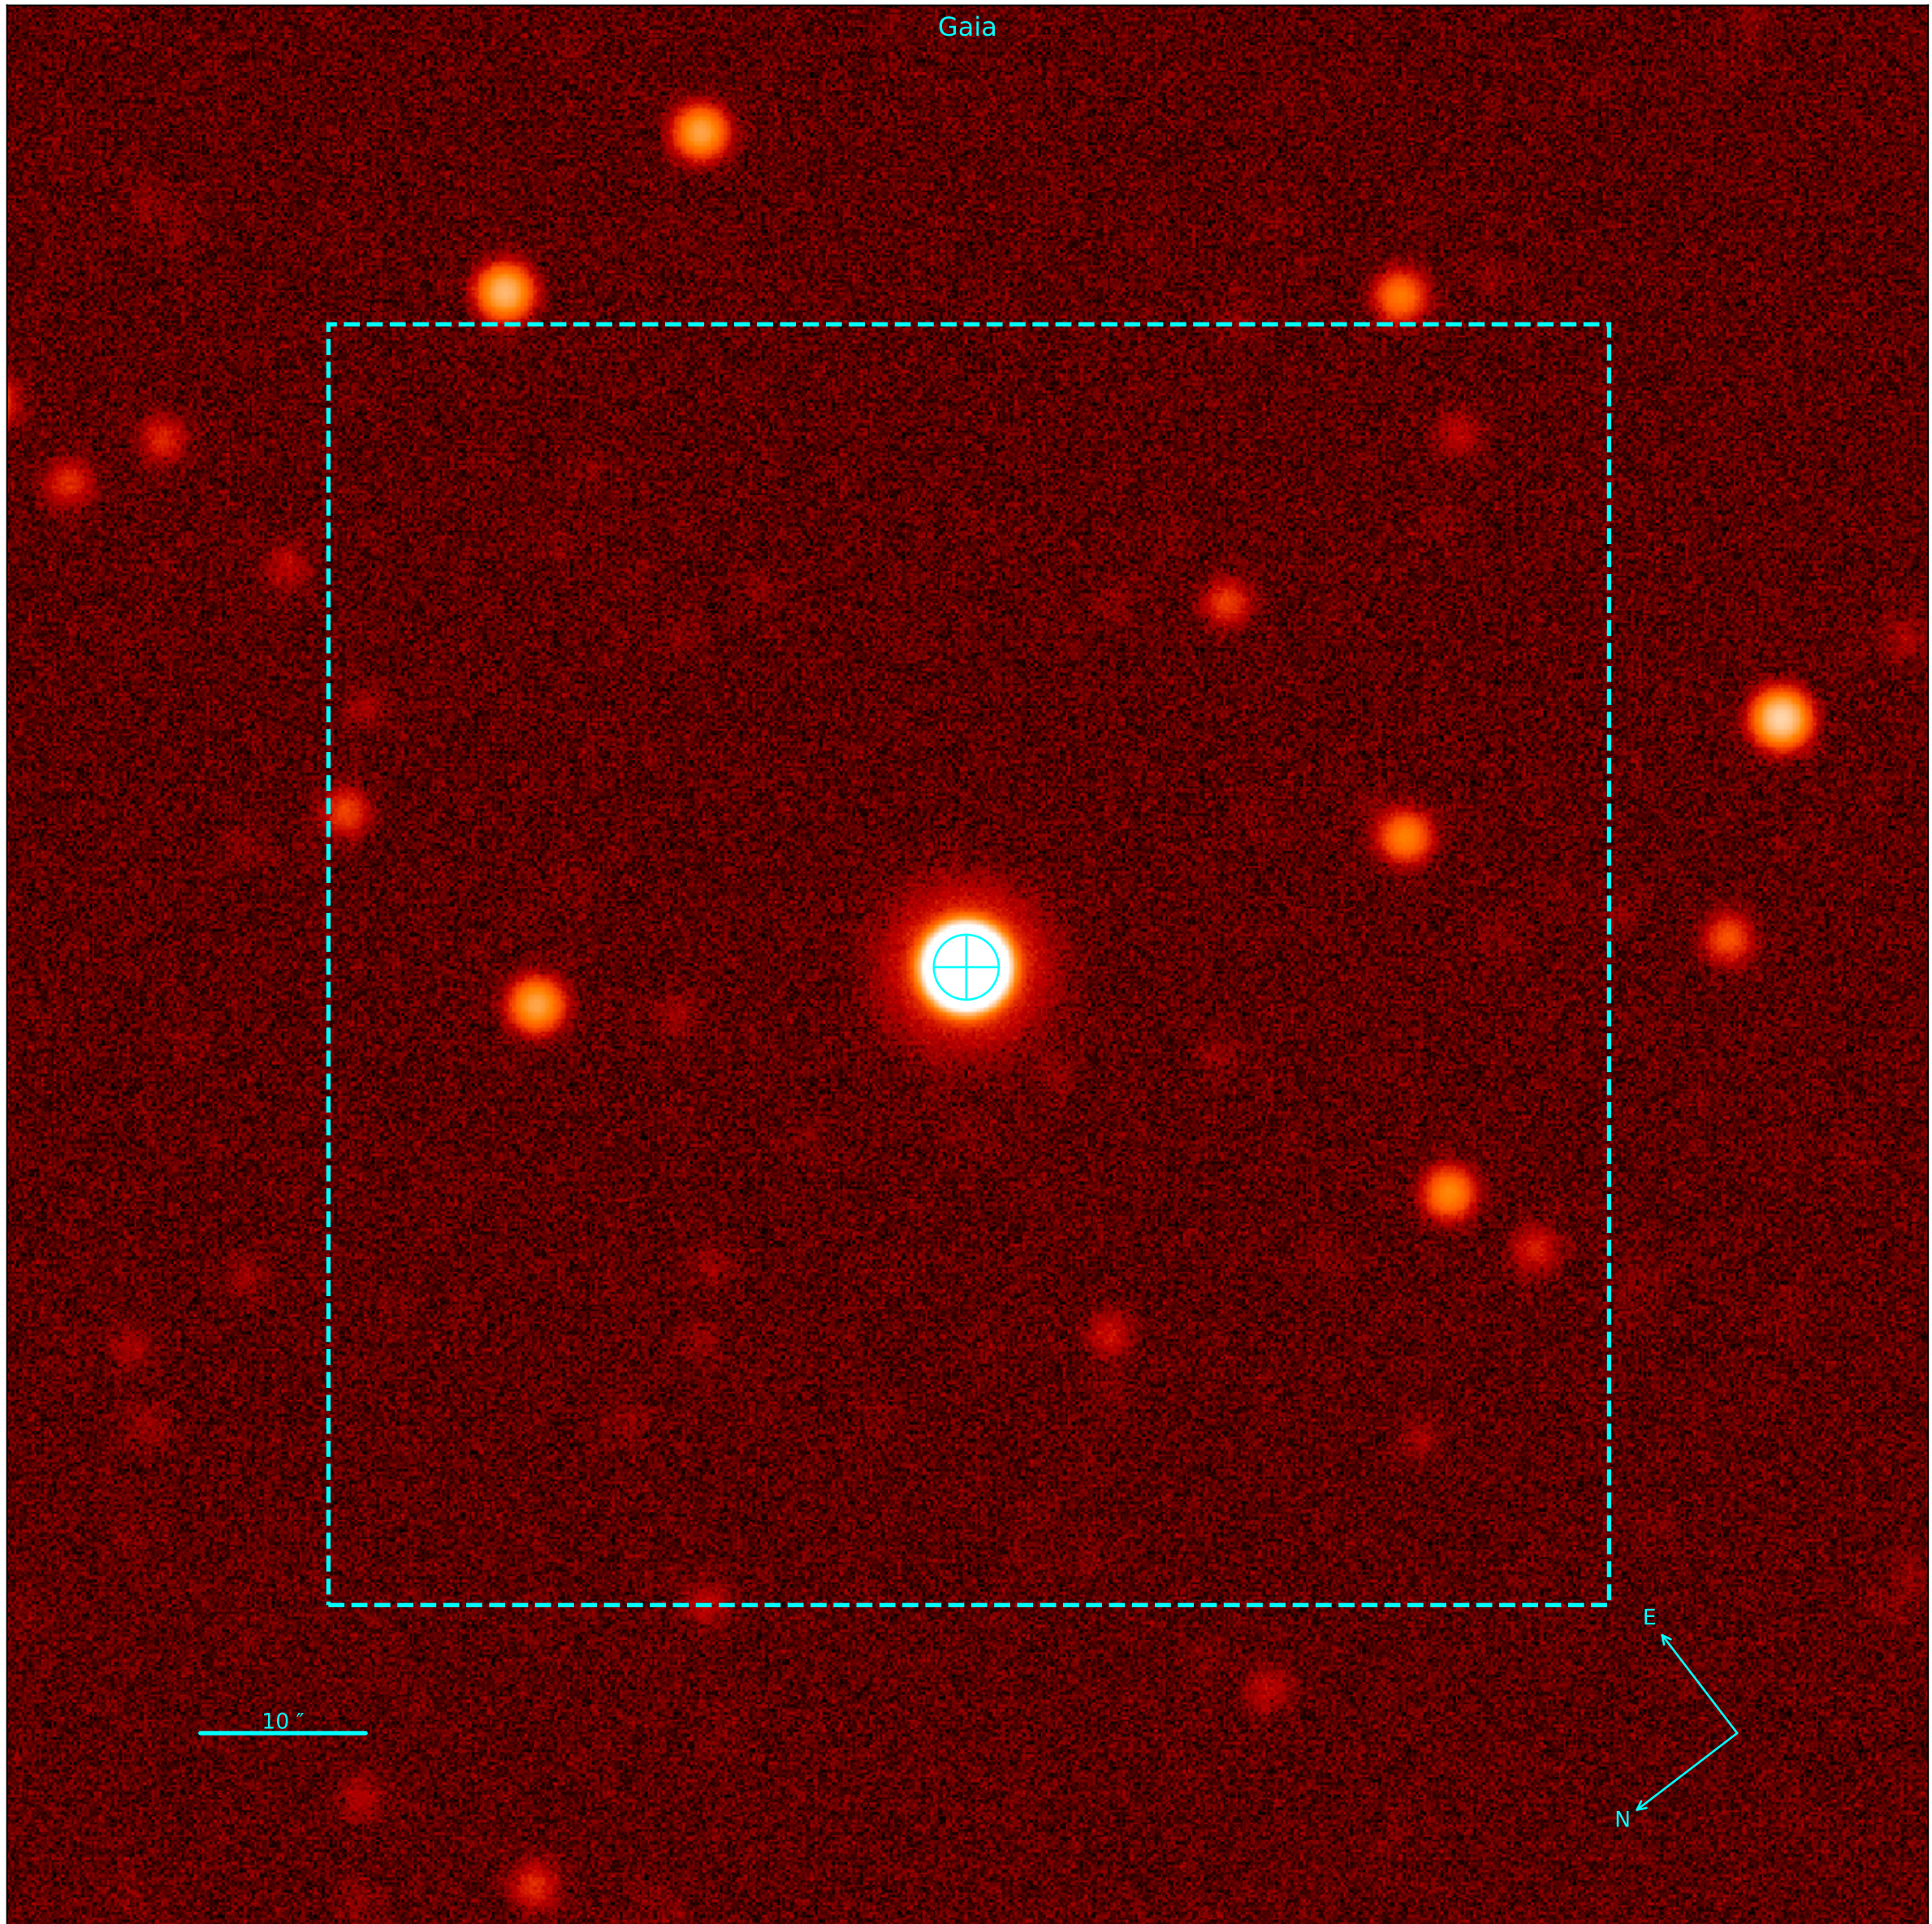

Object: NGC3114NO283  
Date: 2024-01-31 23:06:55.023 [2460341.463136842]  
RA: 10:01:03.429953 Dec: -60:17:35.55847736  
Gmag: 7.36 Jmag: 5.72

Object: NGC3114NO283  
Date: 2024-01-31 23:06:55.023 [2460341.463136842]  
RA: 10:01:03.429953 Dec: -60:17:35.55847736  
Gmag: 7.36 Jmag: 5.72