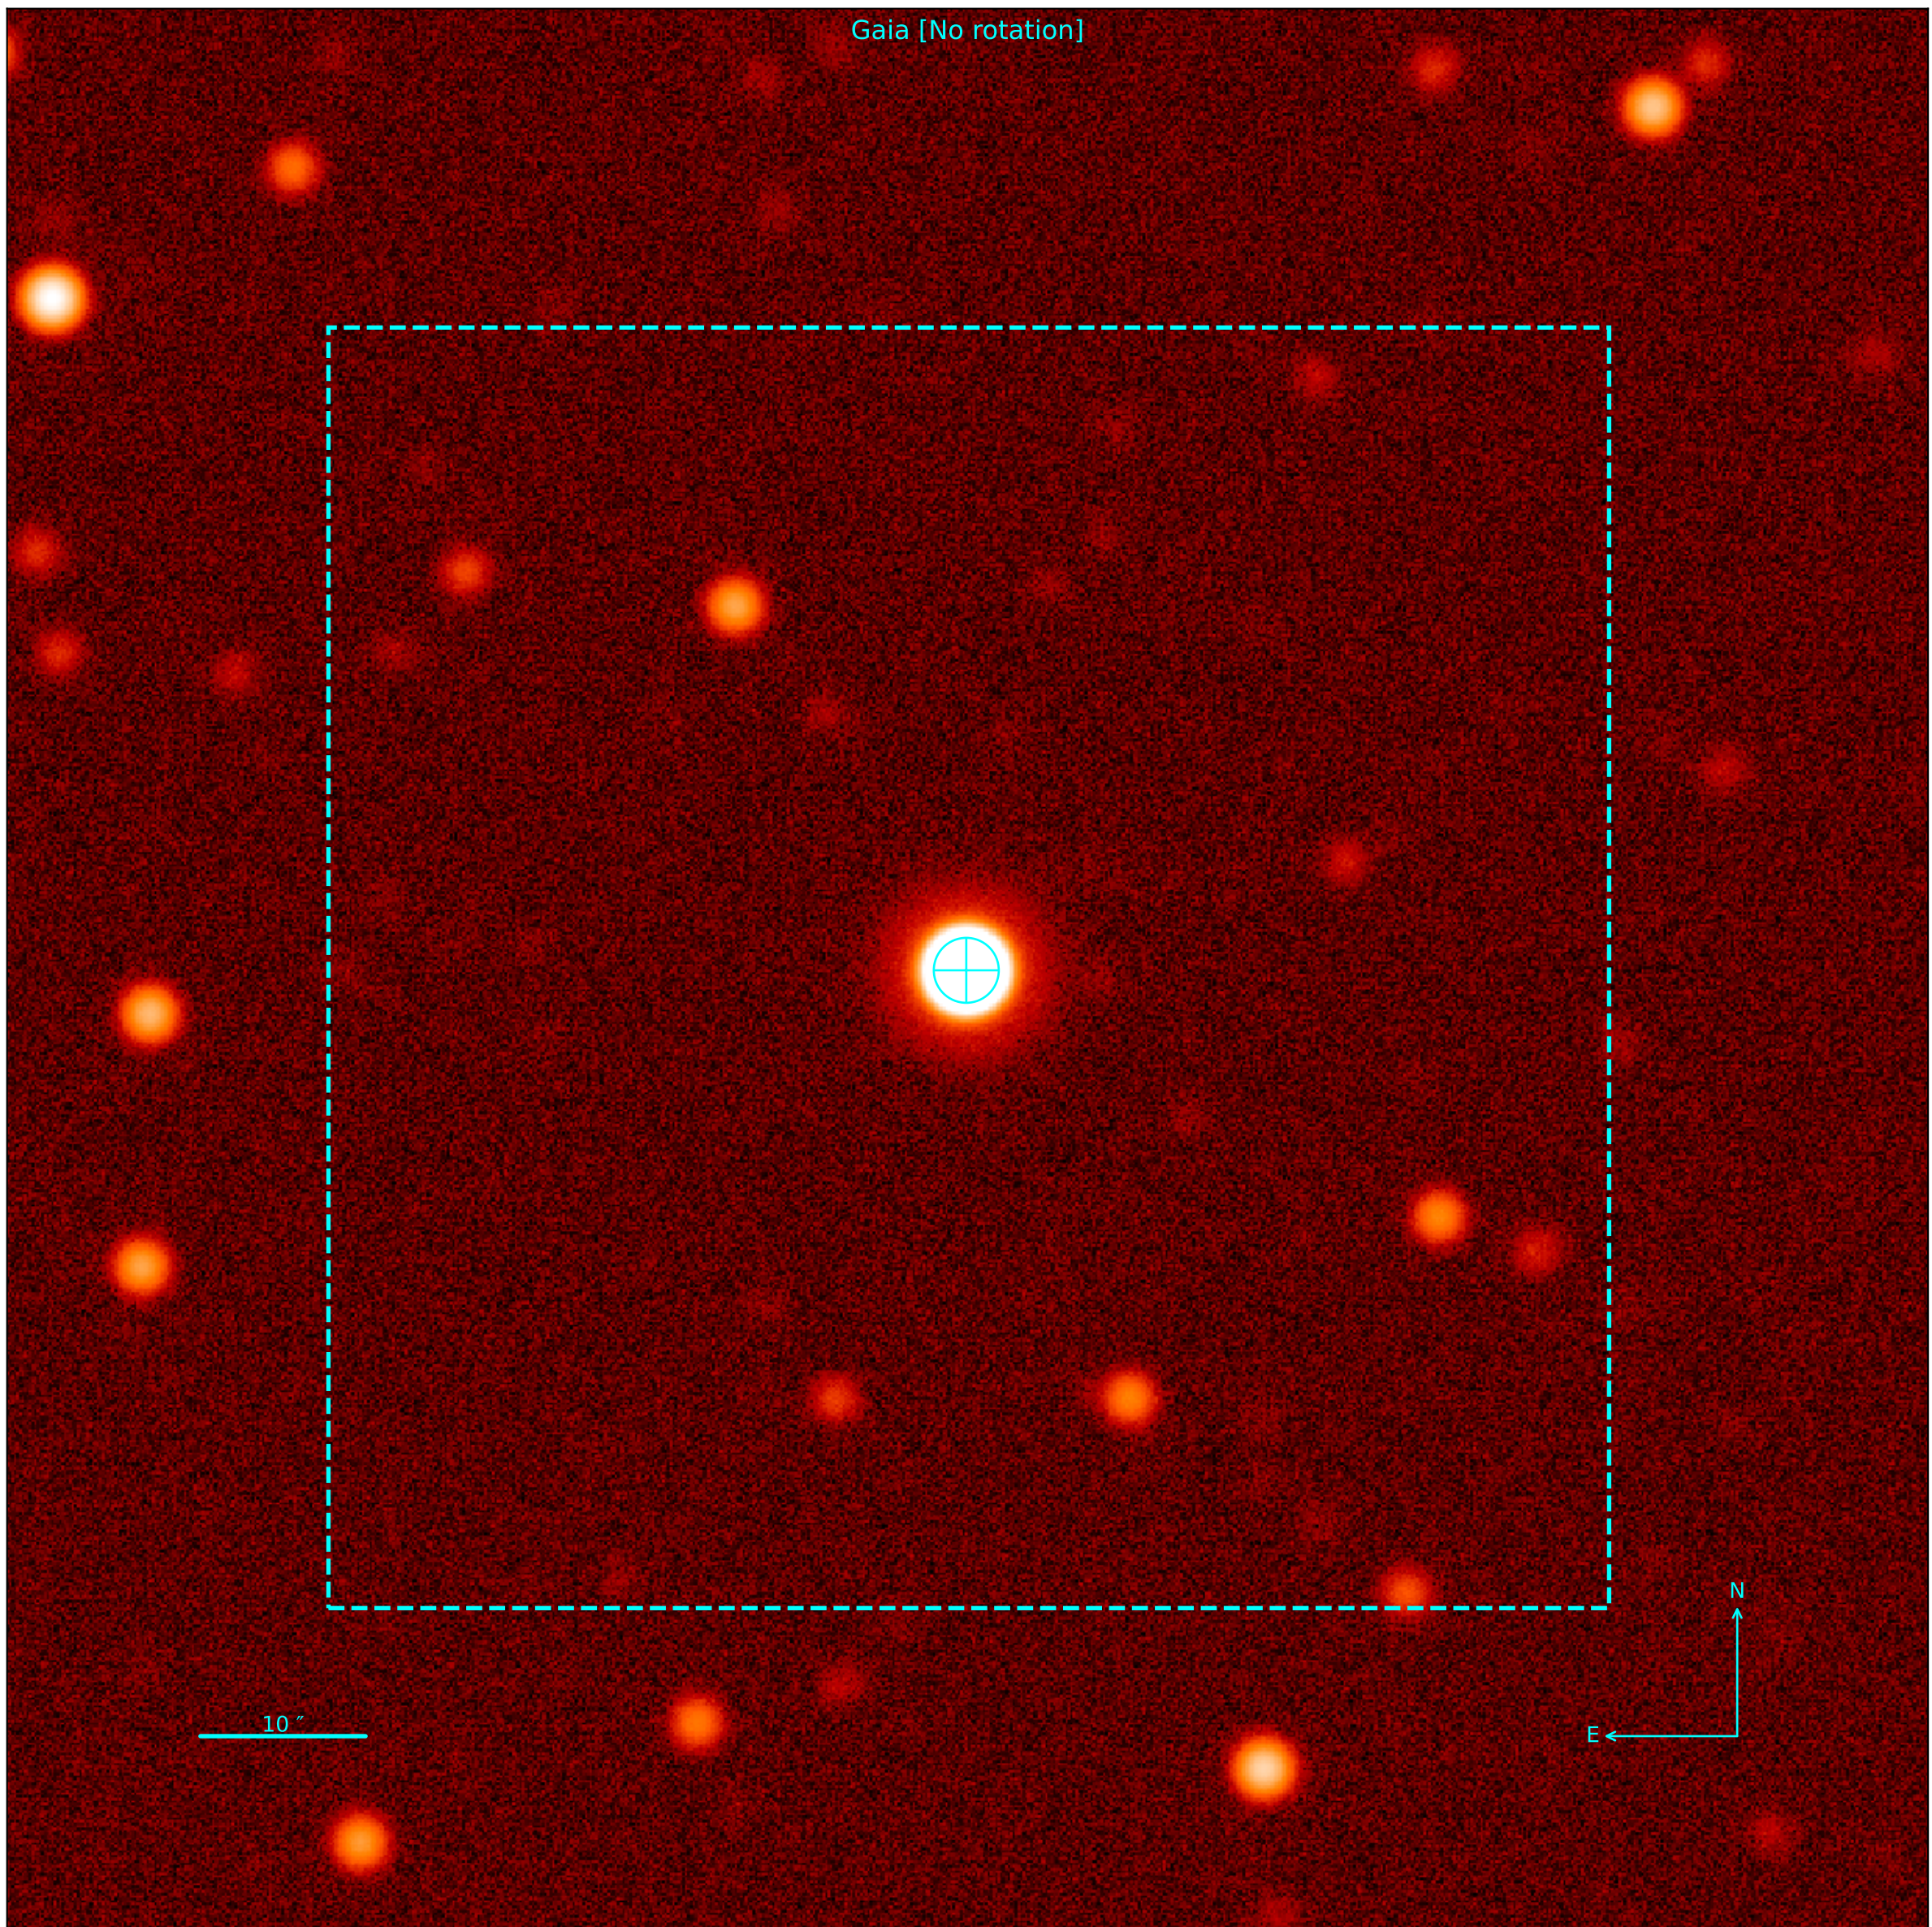

Object: NGC3114NO283  
Date: 2024-01-31 23:06:55.023 [2460341.463136842]  
RA: 10:01:03.429953 Dec: -60:17:35.55847736  
Gmag: 7.36 Jmag: 5.72

Object: NGC3114NO283  
Date: 2024-01-31 23:06:55.023 [2460341.463136842]  
RA: 10:01:03.429953 Dec: -60:17:35.55847736  
Gmag: 7.36 Jmag: 5.72