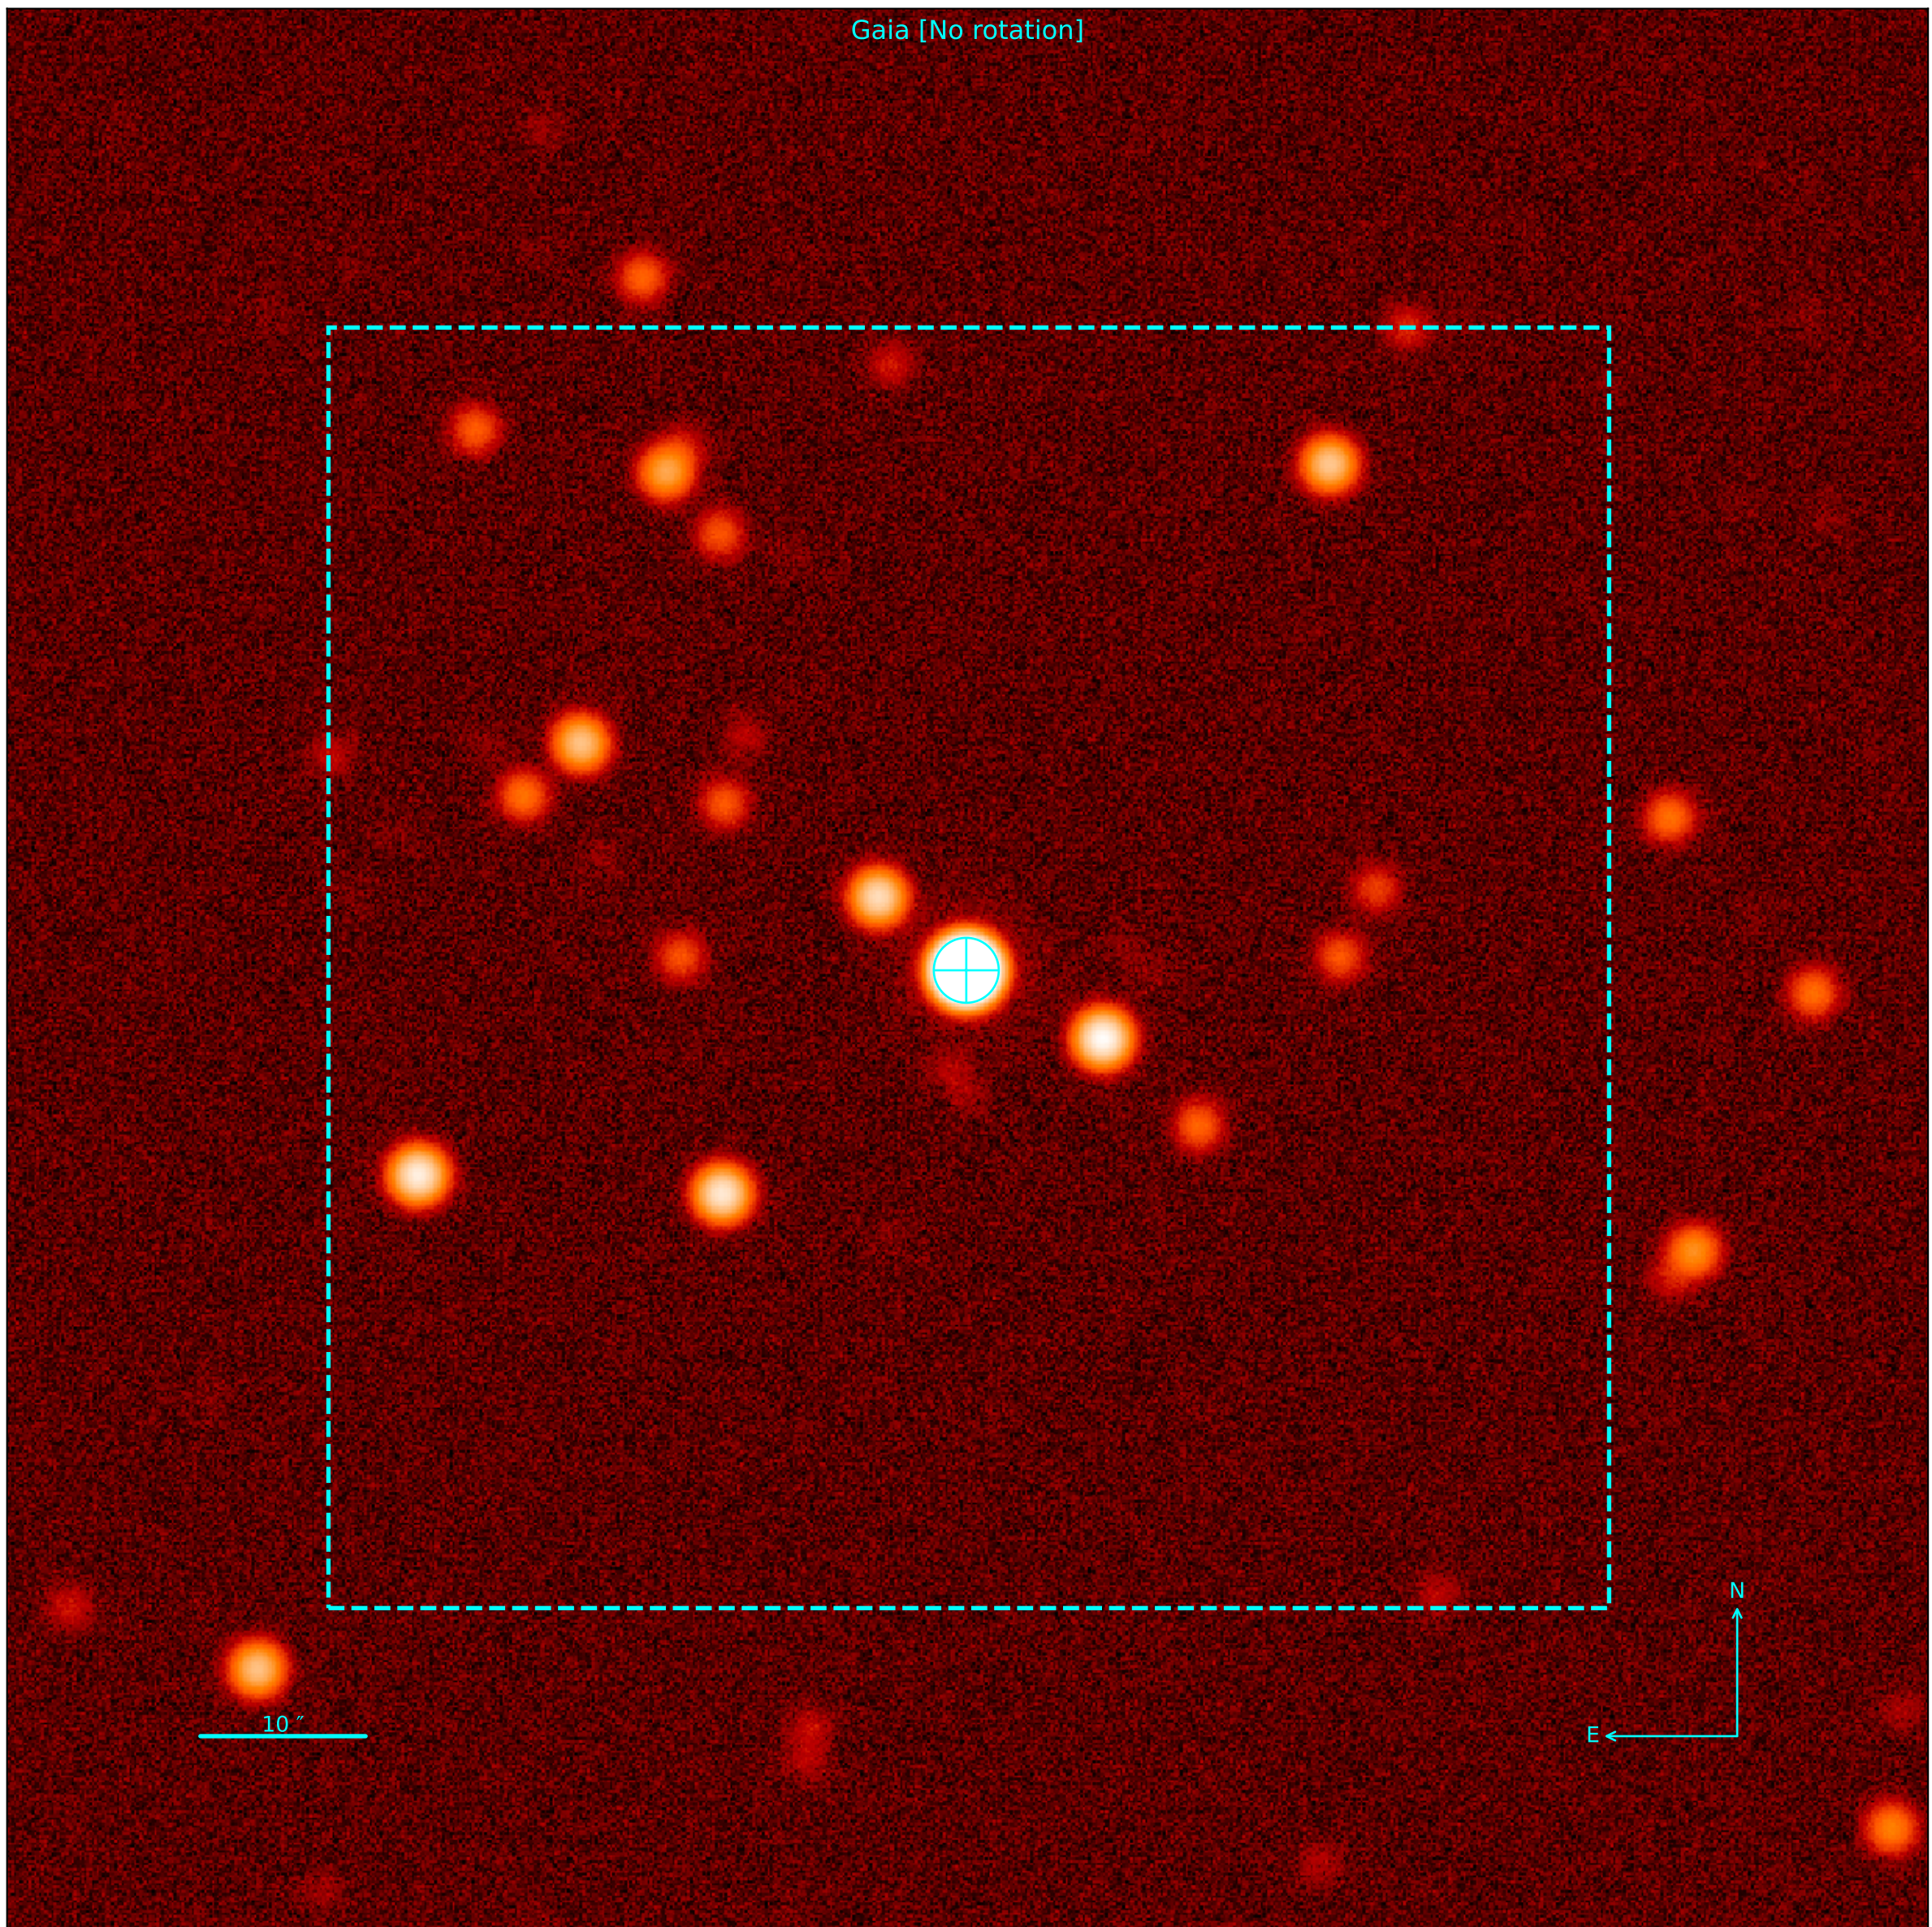

Object: NGC2345NO50  
Date: 2024-01-31 23:06:55.023 [2460341.463136842]  
RA: 7:08:27.00933162 Dec: -13:12:32.95425468  
Gmag: 9.38 Jmag: 6.44

Object: NGC2345NO50  
Date: 2024-01-31 23:06:55.023 [2460341.463136842]  
RA: 7:08:27.00933162 Dec: -13:12:32.95425468  
Gmag: 9.38 Jmag: 6.44