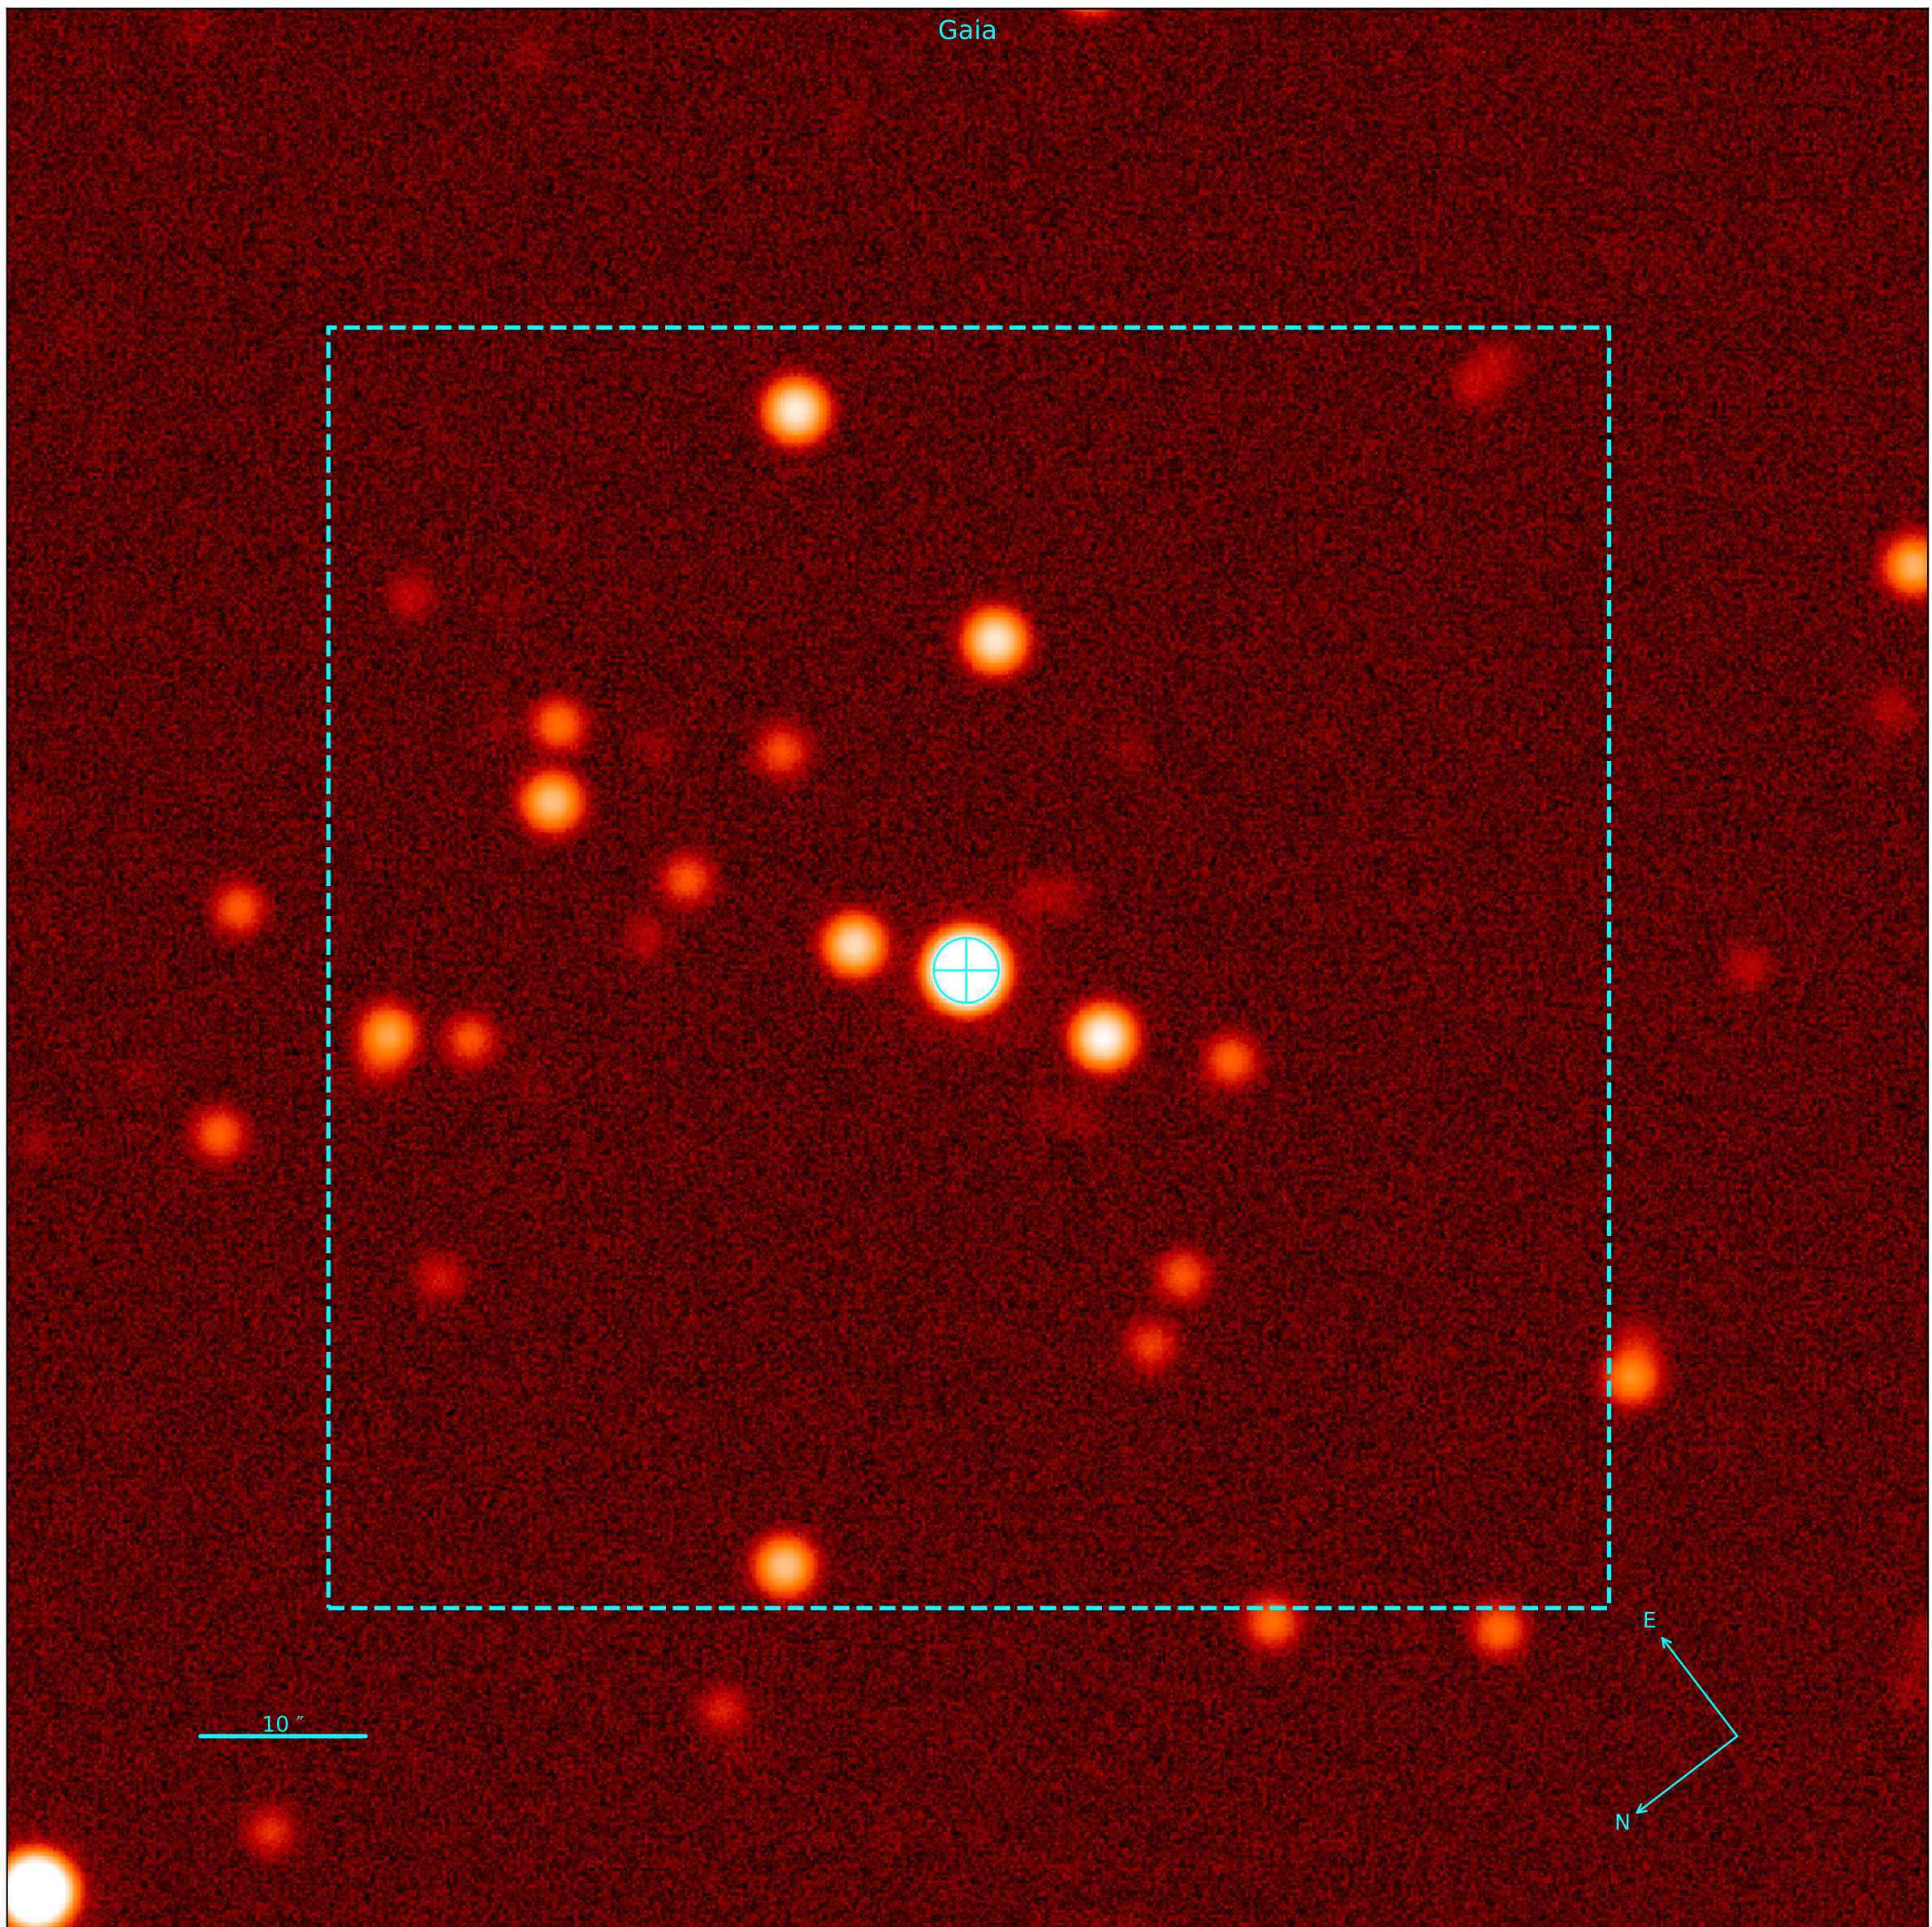

Object: NGC2345NO50  
Date: 2024-01-31 23:06:55.023 [2460341.463136842]  
RA: 7:08:27.00933162 Dec: -13:12:32.95425468  
Gmag: 9.38 Jmag: 6.44

Object: NGC2345NO50  
Date: 2024-01-31 23:06:55.023 [2460341.463136842]  
RA: 7:08:27.00933162 Dec: -13:12:32.95425468  
Gmag: 9.38 Jmag: 6.44