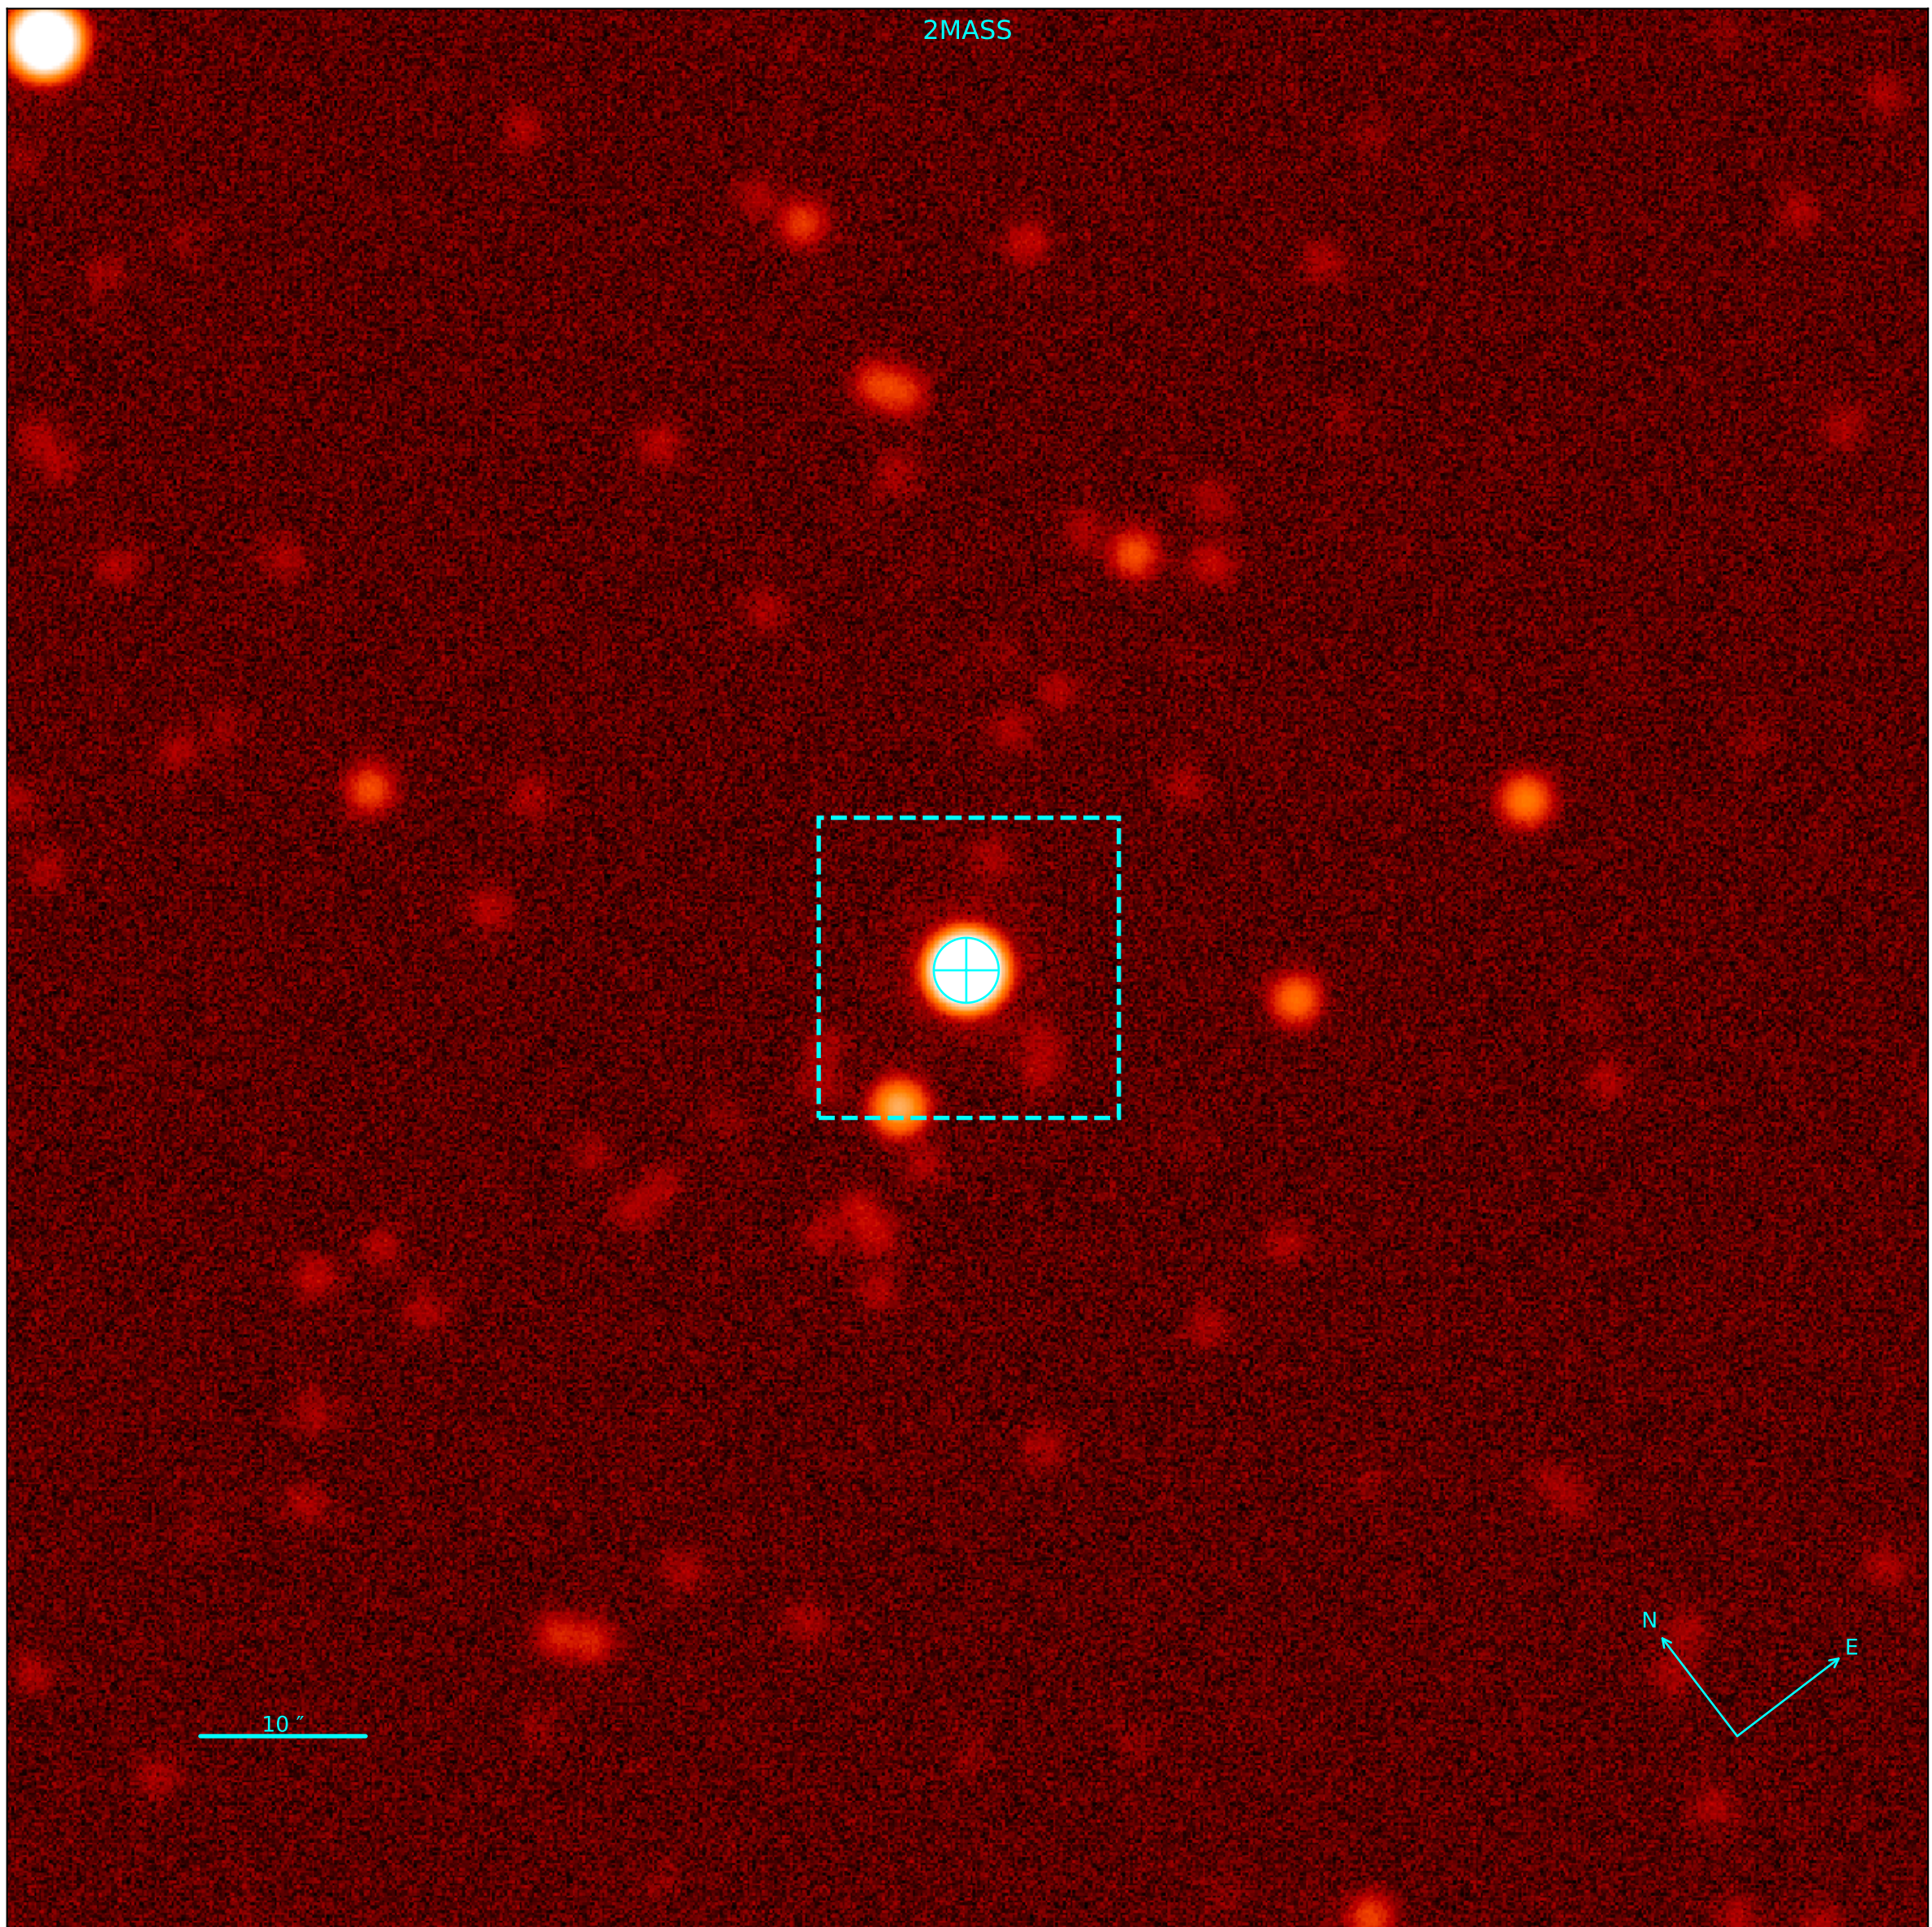

Object: NGC2345NO50  
Date: 2024-01-31 23:06:55.023 [2460341.463136842]  
RA: 7:08:27.00933162 Dec: -13:12:32.95425468  
Gmag: 9.38 Jmag: 6.44

Object: NGC2345NO50  
Date: 2024-01-31 23:06:55.023 [2460341.463136842]  
RA: 7:08:27.00933162 Dec: -13:12:32.95425468  
Gmag: 9.38 Jmag: 6.44