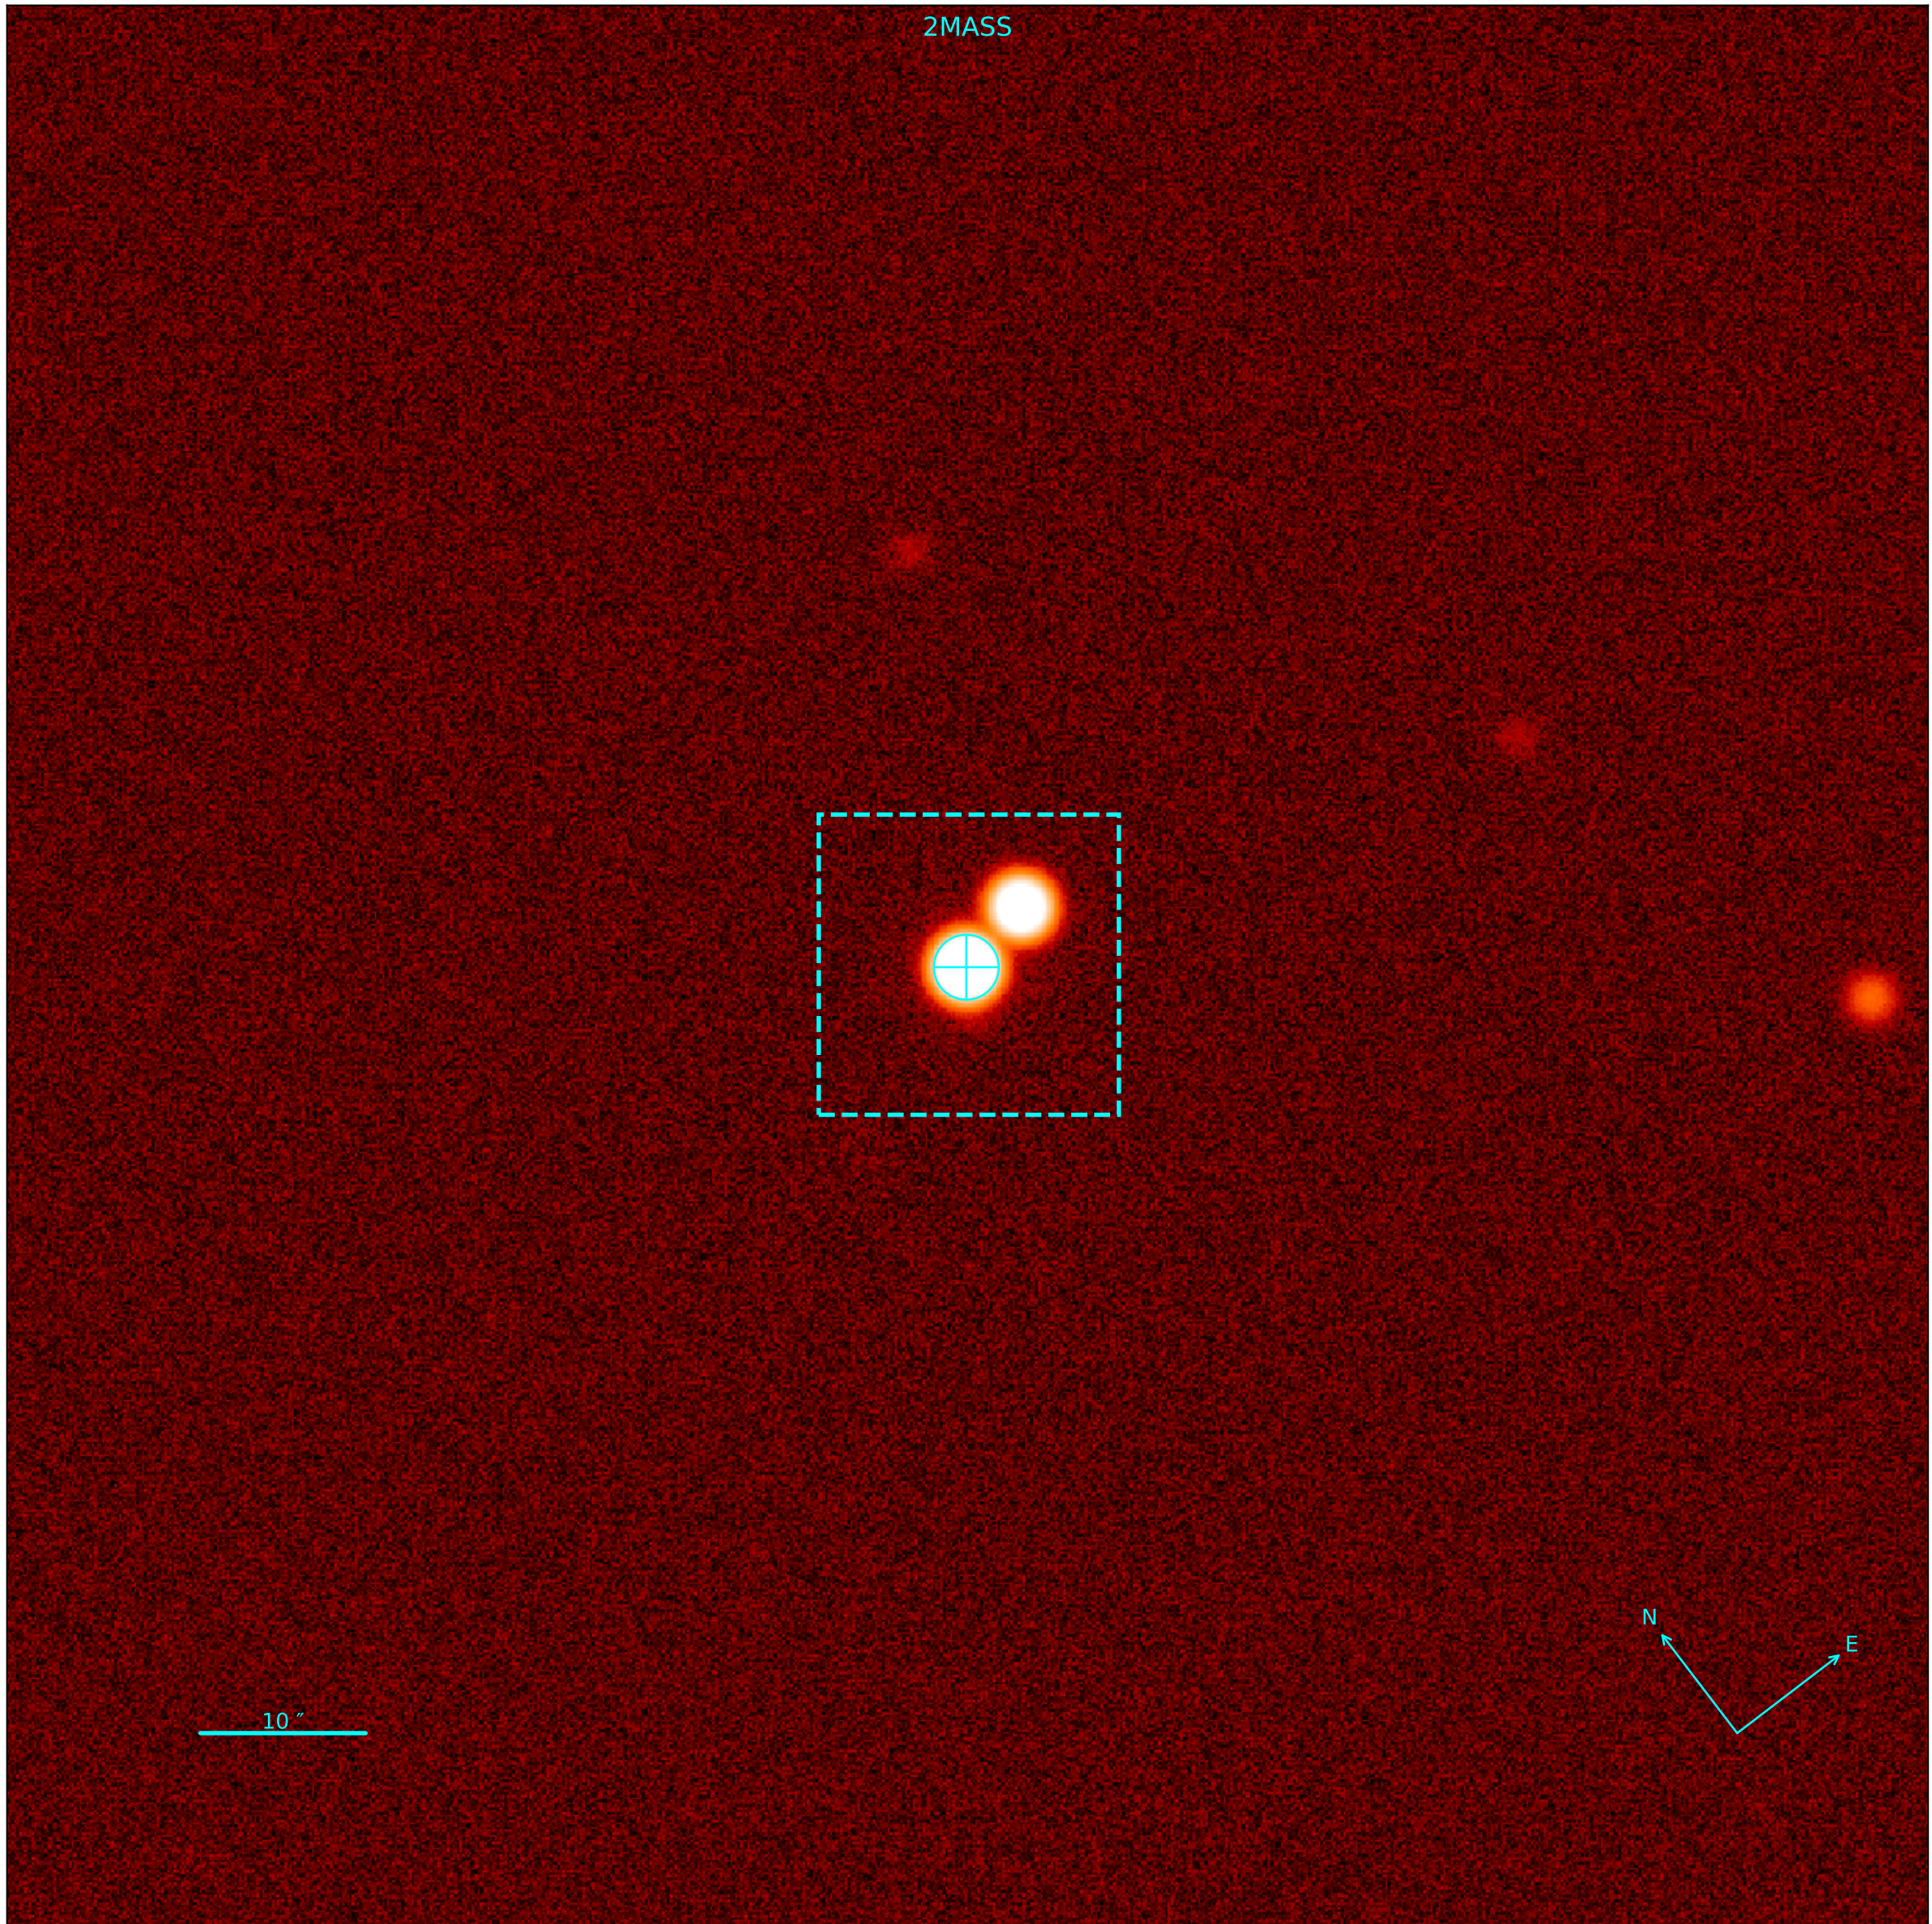

Object: HD34751A
Date: 2024-01-31 23:06:55.023 [2460341.463136842]
RA: 5:18:46.95413958 Dec: -21:23:38.41470547
Gmag: 8.85 Jmag: 6.94

Object: HD34751A
Date: 2024-01-31 23:06:55.023 [2460341.463136842]
RA: 5:18:46.95413958 Dec: -21:23:38.41470547
Gmag: 8.85 Jmag: 6.94

Object: HD34751A
Date: 2024-01-31 23:06:55.023 [2460341.463136842]
RA: 5:18:46.95413958 Dec: -21:23:38.41470547
Gmag: 8.85 Jmag: 6.94

Gaia [No rotation]

Object: HD34751A
Date: 2024-01-31 23:06:55.023 [2460341.463136842]
RA: 5:18:46.95413958 Dec: -21:23:38.41470547
Gmag: 8.85 Jmag: 6.94