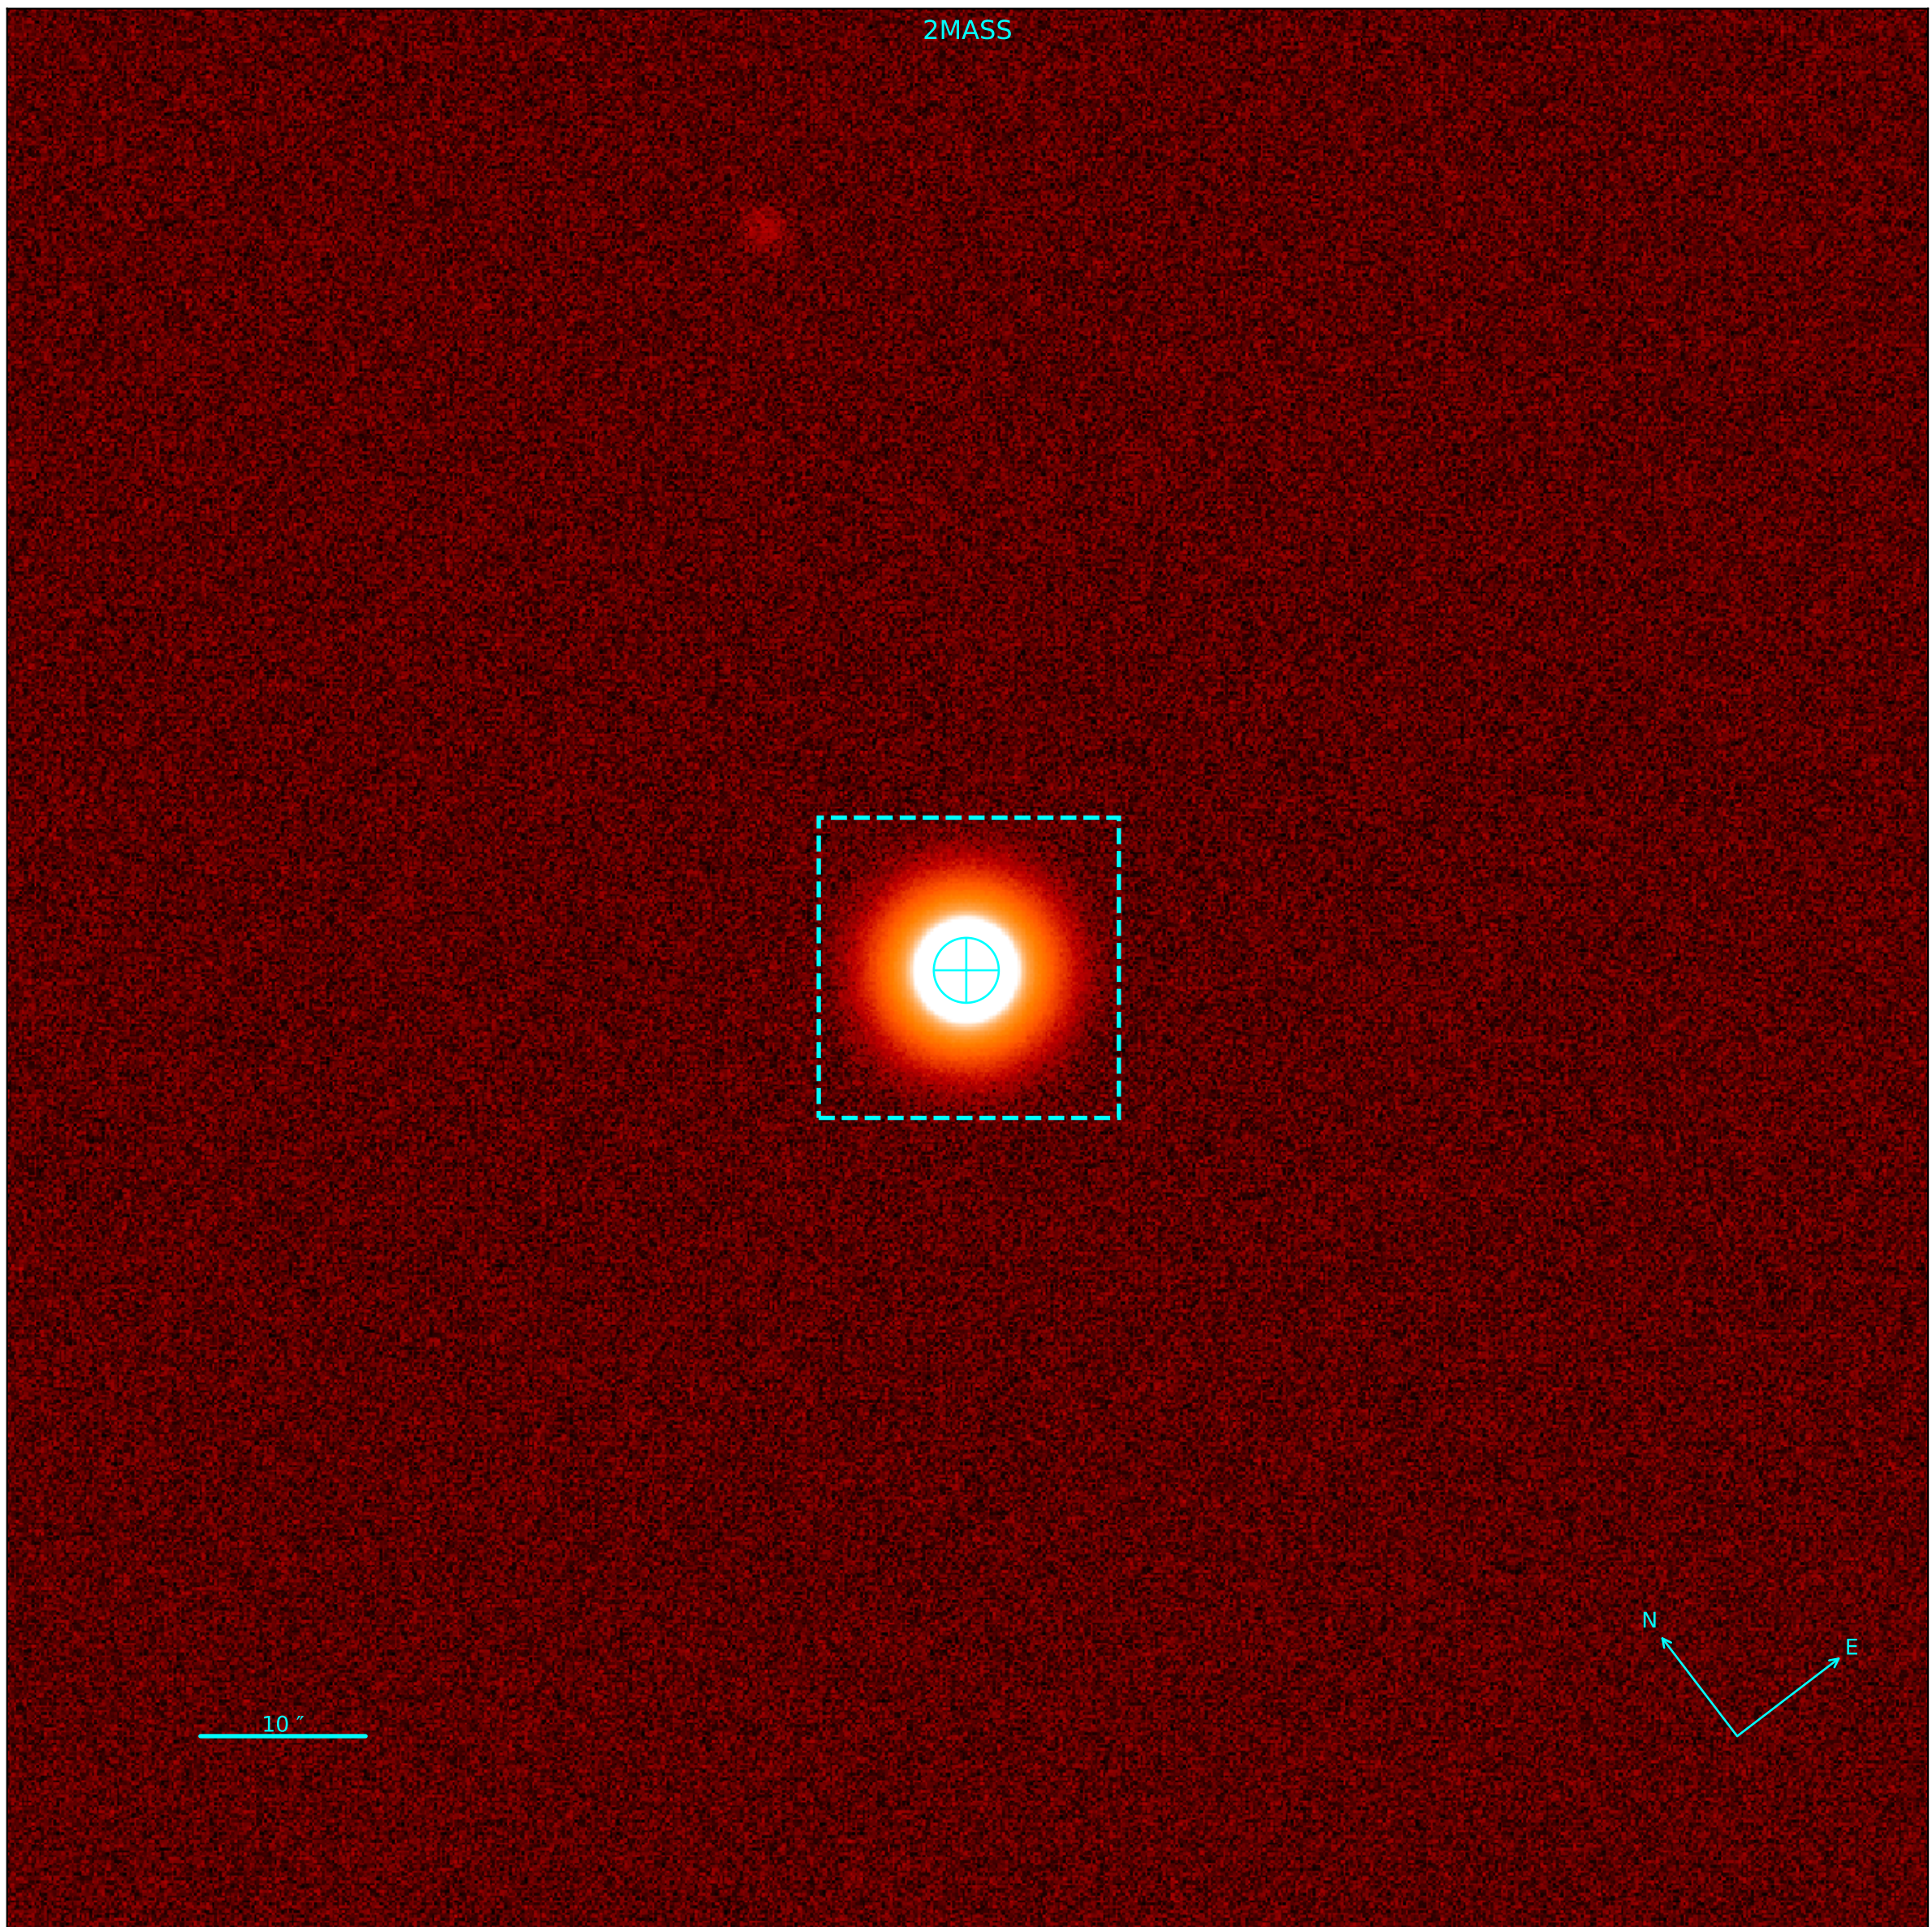

Object: EPSILONERI
Date: 2024-01-31 23:06:55.023 [2460341.463136842]
RA: 3:32:54.25780049 Dec: -9:27:29.2367761
Gmag: 3.47 Jmag: 2.23

Object: EPSILONERI
Date: 2024-01-31 23:06:55.023 [2460341.463136842]
RA: 3:32:54.25780049 Dec: -9:27:29.2367761
Gmag: 3.47 Jmag: 2.23

Object: EPSILONERI
Date: 2024-01-31 23:06:55.023 [2460341.463136842]
RA: 3:32:54.25780049 Dec: -9:27:29.2367761
Gmag: 3.47 Jmag: 2.23

Gaia [No rotation]

Object: EPSILON ER1
Date: 2024-01-31 23:06:55.023 [2460341.463136842]
RA: 3:32:54.25780049 Dec: -9:27:29.2367761
Gmag: 3.47 Jmag: 2.23

2MASS [No rotation]